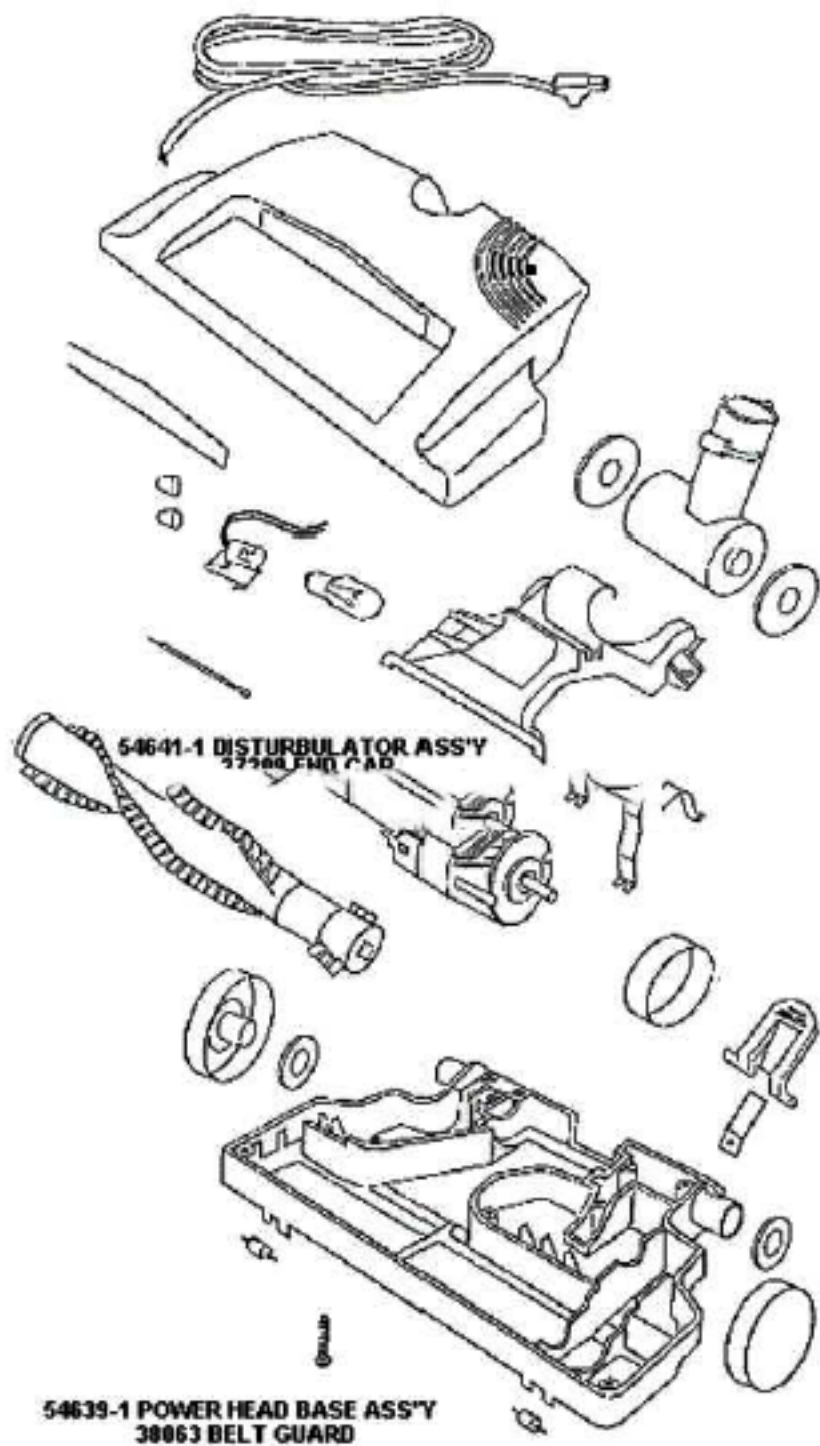

Ref #	Part	Description	Comments	Qty
1	14656-7	CORD REEL ASSEMBLY		
2	14905-2	PLATE - HOSE		
3	267 15A	GASKET - MOTOR MOUNTING		
4	26730-8	CONNECTOR & WIRE ASSEMBLY		
5	27367-1	GUIDE - CORD		
6	27380A-1	SEAL - SWIVEL HOSE		
7	36341-2	SWITCH - PUSH		
8	37403-1	CASTER		
9	37657	FILTER - MOTOR		
10	37710-1	FILTER - EXHAUST		
11	37761-1	BAG INDICATOR ASSEMBLY		
12	37966	SOUND FOAM		
13	38376-1	WHEEL - REAR		
14	38386-3	BUTTON		
15	38387-2	BUTTON		
16	46713	TIE - CABLE (PURCHASED)		
17	53197-1	SCREW PACKAGE		
18	53214-2	WIRE SPLICE 5		
19	53238-1	SCREW PACKAGE		
20	53238-8	SCREW PACKAGE		
21	54551-1	MOTOR ASSY - CTND		
22	54635-6	BAG COVER & GRAPHICS - PK		
23	54642-1	TOOL PAK COVER ASSEMBLY		
24	55446	NUT - SWITCH		
25	55463	GASKET - MOTOR STACK		
26	55794	SPRING		
27	56146	THERMOSTAT		
28	56326-1	TUBE - WIRE		
29	56376	WASHER		
30	56750	CLIP - BAG INDICATOR		

Ref #	Part	Description	Comments	Qty
1	14940-1	PEDAL - FOOT		
2	27397-1	LENS - HOOD		
3	27398-1	AIR DUCT COVER ASSEMBLY		
4	37434-1	WHEEL - REAR		
5	37751-2	CORD & PLUG ASSEMBLY		
6	38063	GUARD - BELT		
7	38379-1	HANDLE SOCKET ASSEMBLY		
8	38484-1	HEADLIGHT SOCKET ASSEMBLY		
9	48815	LAMP - HEADLIGHT		
10	53214-2	WIRE SPLICE 5		
11	53238-8	SCREW PACKAGE		
12	53984-1	WHEEL & AXLE PACKAGE - FR		
13	54343-1	MOTOR ASSEMBLY - PACKAGED		
14	54639-1	POWERHEAD HOOD/BASE KIT		
15	54641-1	DISTURBULATOR ASSY - CART		
16	56180	FELT WASHER		
17	57421-2	WIRE & TERMINAL ASSEMBLY		
18	57992	GASKET - FELT		
19	58065	BELT - STYLE AR		
20	58169	SPRING		

54544-1 HOSE ASSY - COMPLETE

- 54643-1 HOSE & COUPLING ASS'Y**
- 38358-2 CORD & PLUG**
- 38368-1 PLUG CLIP**
- 54637-2 HOSE CONNECTOR ASS'Y**

Ref #	Part	Description	Comments	Qty
1	37789-9	COVER - BLEEDER		
2	38346	SWITCH & CONNECTOR ASSEMB		
3	38358-2	CORD & PLUG ASSY		
4	38358-1	CLIP - PLUG		
5	53257-1	SCREWS - PACKAGE 10		
6	54009-12	HANDLE ASSY 2 WIRE (PACKA		
7	54544-1	HOSE ASSEMBLY - CARTONED		
8	54637-2	CONNECTOR ASSY - HOSE (CR		
9	54643-1	HOSE ASSEMBLY - CARTONED		