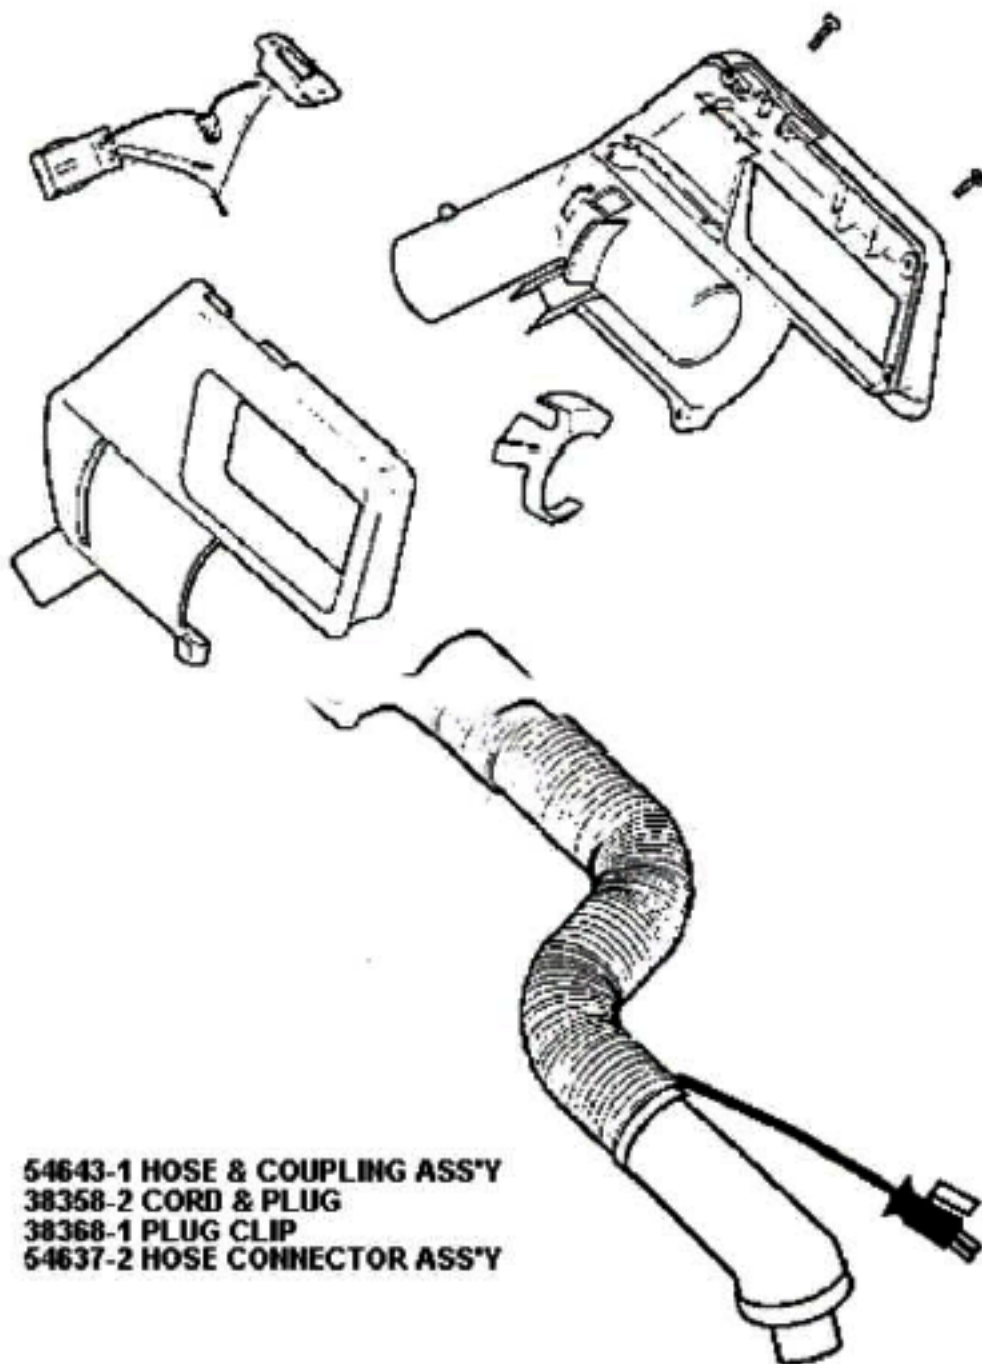

Ref #	Part	Description	Comments	Qty
1	14656-7	CORD REEL ASSEMBLY		
2	14905-2	PLATE - HOSE		
3	267 15A	GASKET - MOTOR MOUNTING		
4	26730-8	CONNECTOR & WIRE ASSEMBLY		
5	27367-1	GUIDE - CORD		
6	27380A-1	SEAL - SWIVEL HOSE		
7	36341-2	SWITCH - PUSH		
8	37403-1	CASTER		
9	37657	FILTER - MOTOR		
10	37710-1	FILTER - EXHAUST		
11	37761-1	BAG INDICATOR ASSEMBLY		
12	37966	SOUND FOAM		
13	38376-1	WHEEL - REAR		
14	38386-3	BUTTON		
15	38387-2	BUTTON		
16	46713	TIE - CABLE (PURCHASED)		
17	53197-1	SCREW PACKAGE		
18	53214-2	WIRE SPLICE 5		
19	53238-1	SCREW PACKAGE		
20	53238-8	SCREW PACKAGE		
21	54551-1	MOTOR ASSY - CTND		
22	54635-6	BAG COVER & GRAPHICS - PK		
23	54642-1	TOOL PAK COVER ASSEMBLY		
24	55446	NUT - SWITCH		
25	55463	GASKET - MOTOR STACK		
26	55794	SPRING		
27	56146	THERMOSTAT		
28	56326-1	TUBE - WIRE		
29	56376	WASHER		
30	56750	CLIP - BAG INDICATOR		

Ref #	Part	Description	Comments	Qty
1	14940-1	PEDAL - FOOT		
2	27397-1	LENS - HOOD		
3	27398-1	AIR DUCT COVER ASSEMBLY		
4	37434-1	WHEEL - REAR		
5	37751-2	CORD & PLUG ASSEMBLY		
6	38063	GUARD - BELT		
7	38379-1	HANDLE SOCKET ASSEMBLY		
8	38484-1	HEADLIGHT SOCKET ASSEMBLY		
9	48815	LAMP - HEADLIGHT		
10	53214-2	WIRE SPLICE 5		
11	53238-8	SCREW PACKAGE		
12	53984-1	WHEEL & AXLE PACKAGE - FR		
13	54343-1	MOTOR ASSEMBLY - PACKAGED		
14	54639-1	POWERHEAD HOOD/BASE KIT		
15	54641-1	DISTURBULATOR ASSY - CART		
16	56180	FELT WASHER		
17	57421-2	WIRE & TERMINAL ASSEMBLY		
18	57992	GASKET - FELT		
19	58065	BELT - STYLE AR		
20	58169	SPRING		

54544-1 HOSE ASSY - COMPLETE

- 54643-1 HOSE & COUPLING ASS'Y**
- 38358-2 CORD & PLUG**
- 38368-1 PLUG CLIP**
- 54637-2 HOSE CONNECTOR ASS'Y**

Ref #	Part	Description	Comments	Qty
1	37789-9	COVER - BLEEDER		
2	38346	SWITCH & CONNECTOR ASSEMB		
3	38358-2	CORD & PLUG ASSY		
4	38358-1	CLIP - PLUG		
5	53257-1	SCREWS - PACKAGE 10		
6	54009-12	HANDLE ASSY 2 WIRE (PACKA		
7	54544-1	HOSE ASSEMBLY - CARTONED		
8	54637-2	CONNECTOR ASSY - HOSE (CR		
9	54643-1	HOSE ASSEMBLY - CARTONED		