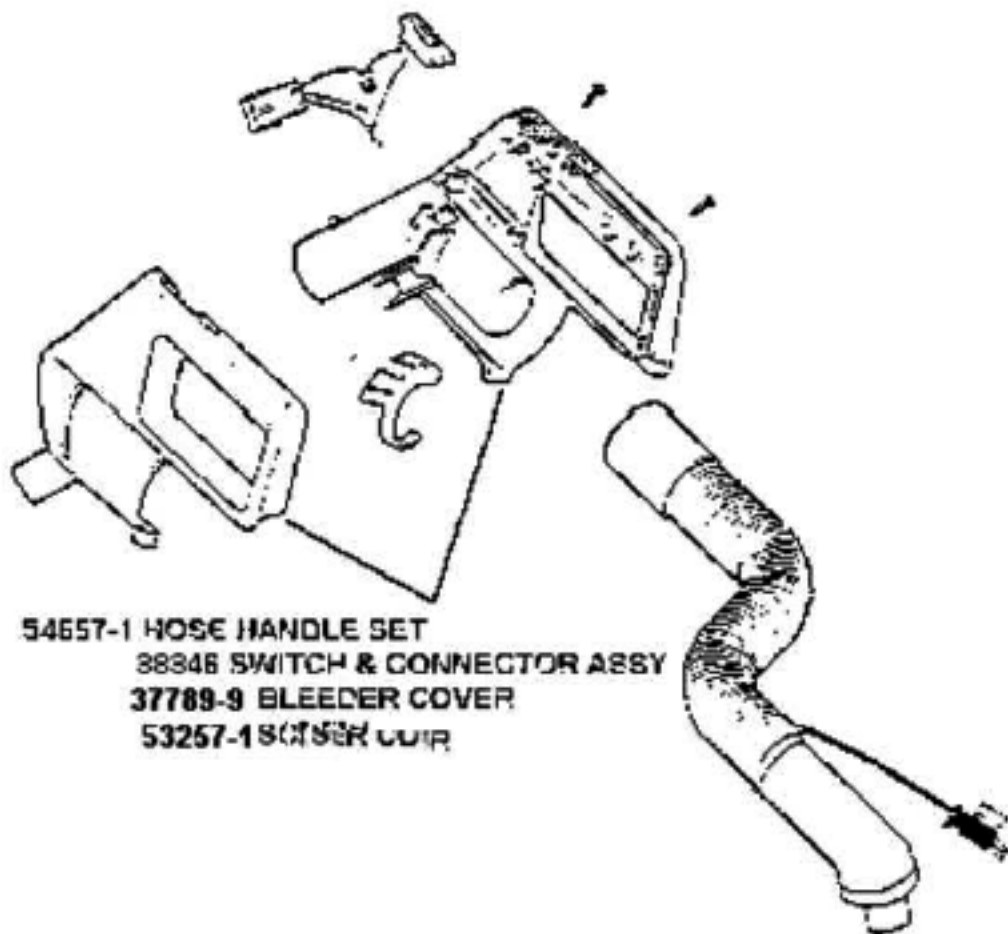

54668-1 HOSE ASSEMBLY COMPLETE

54657-1 HOSE HANDLE SET

38348 SWITCH & CONNECTOR ASSY

37789-9 BLEEDER COVER

53257-1 SCISSOR WIRE

Ref #	Part	Description	Comments	Qty
1	37789-9	COVER - BLEEDER		
2	38346	SWITCH & CONNECTOR ASSEMB		
3	38357-1	RING - CONNECTOR		
4	38358-2	CORD & PLUG ASSY		
5	38368-1	CLIP - PLUG		
6	53257-1	SCREWS - PACKAGE 10		
7	54643-1	HOSE ASSEMBLY - CARTONED		
8	54655-2	CONNECTOR ASSY - HOSE (CR		
9	54657-1	HANDLE ASSY 2 WIRE (PACKA		
10	54668-1	HOSE ASSEMBLY - CARTONED