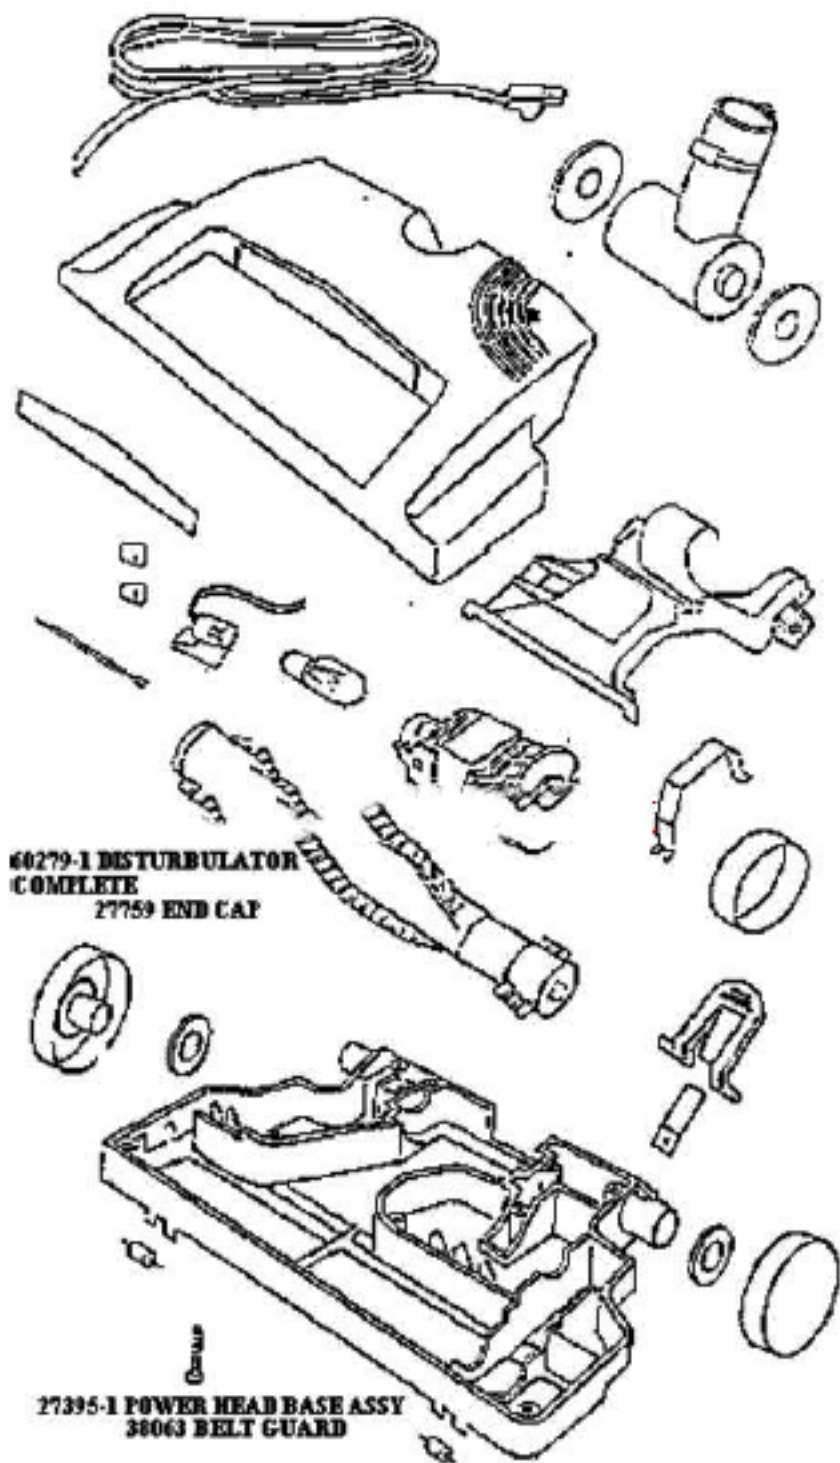

Ref #	Part	Description	Comments	Qty
1	14656-7	CORD REEL ASSEMBLY		
2	14905-306N	PLATE - HOSE		
3	26730-8	CONNECTOR & WIRE ASSEMBLY		
4	27367-1	GUIDE - CORD		
5	27380A-1	SEAL - SWIVEL HOSE		
6	28032	GASKET - MOTOR MOUNTING		
7	36341-2	SWITCH - PUSH		
8	37403-1	CASTER		
9	37657	FILTER - MOTOR		
10	37710-1	FILTER - EXHAUST		
11	37761-1	BAG INDICATOR ASSEMBLY		
12	37966	SOUND FOAM		
13	38376-1	WHEEL - REAR		
14	38387-7	BUTTON		
15	46713-1	TIE - CABLE		
16	53197-1	SCREW PACKAGE		
17	53238-1	SCREW PACKAGE		
18	53238-8	SCREW PACKAGE		
19	54635-6	BAG COVER & GRAPHICS - PK		
20	55446	NUT - SWITCH		
21	55463	GASKET - MOTOR STACK		
22	55794	SPRING		
23	56146	THERMOSTAT		
24	56326-1	TUBE - WIRE		
25	56376	WASHER		
26	56750-1	CLIP - BAG INDICATOR		
27	58764	TOOL PAK COVER ASSEMBLY		
28	60143	MOTOR ASSY - CTND		
29	60192-1	WIRE SPLICE 5		

Ref #	Part	Description	Comments	Qty
1	14940-1	PEDAL - FOOT		
2	27395-1	POWERHEAD HOOD/BASE KIT		
3	27397-1	LENS - HOOD		
4	27398-1	AIR DUCT COVER ASSEMBLY		
5	27759	CAP - DISTURBULATOR		
6	37434-2	WHEEL - REAR		
7	37751-3	CORD & PLUG ASSEMBLY		
8	38063	GUARD - BELT		
9	38377	STRAP - MOTOR		
10	38379-1	HANDLE SOCKET ASSEMBLY		
11	38484-1	HEADLIGHT SOCKET ASSEMBLY		
12	53238-8	SCREW PACKAGE		
13	53984-1	WHEEL & AXLE PACKAGE - FR		
14	54343-1	MOTOR ASSEMBLY - PACKAGED		
15	56180	FELT WASHER		
16	57421-2	WIRE & TERMINAL ASSEMBLY		
17	57992	GASKET - FELT		
18	58065	BELT - STYLE AR		
19	58169	SPRING		
20	59045	HEADLIGHT		
21	60192-1	WIRE SPLICE 5		
22	60279-1	DISTURBULATOR ASSY - CTND		