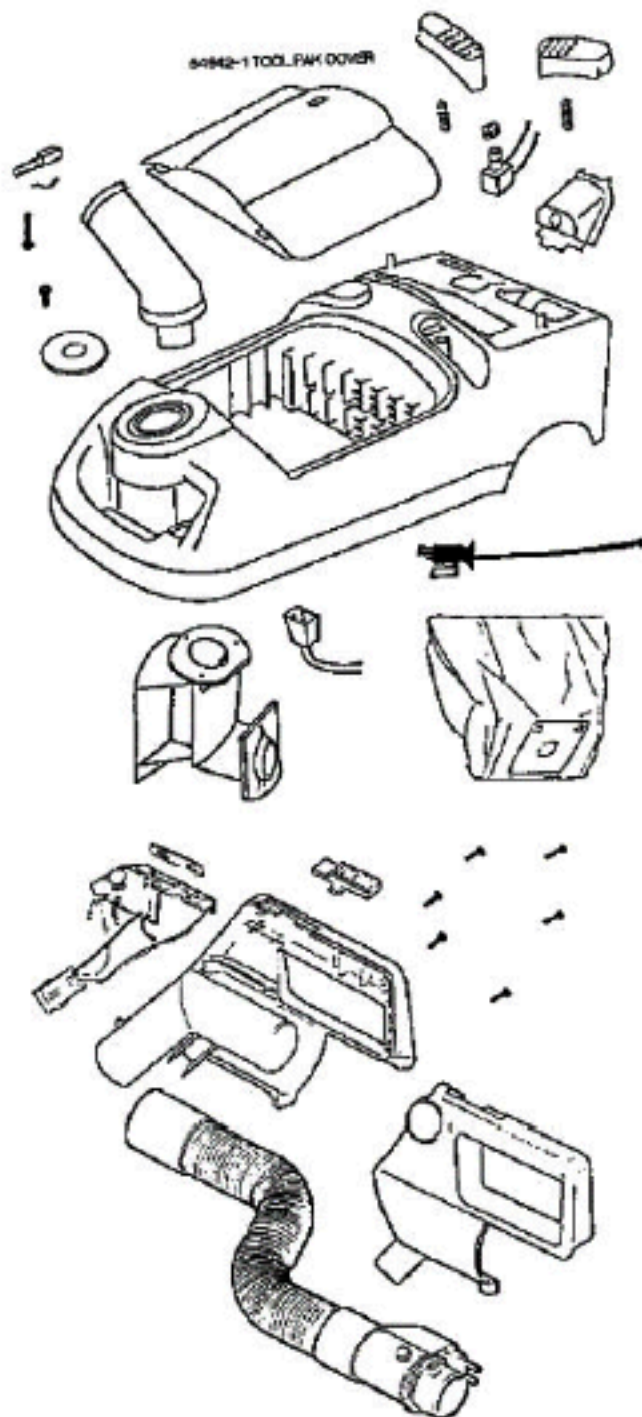

----- Manual continues below part list -----

Available Replacement Parts for Eureka 6890A

E-37657	FILTER, CANISTER, 1PK
155506	MOTOR

PARTS1 - 6890A

Ref #	Part	Description	Comments	Qty
1	14905-2	PLATE-HOSE		
2	26730-9	CONNECTOR & WIRE ASSEMBLY		
3	27367-1	GUIDE - CORD		
4	27380A-1	HOSE SEAL-SWIVEL		
5	36341-2	SWITCH - PUSH		
6	37761-1	BAG INDICATOR ASSEMBLY		
7	38358-1	CORD & PLUG ASSY		
8	38368-1	CLIP - PLUG		
9	38386-4	BUTTON		
10	38387-3	BUTTON		
11	53238-1	SCREW PACKAGE		
12	53257-1	SCREWS - PACKAGE 10		
13	53414-1	HANDLE ASSY 3 WIRE (PACKA		
14	54009-11	HANDLE ASSY 3 WIRE (PACKA		
15	54546-1	HOSE ASSY (NLA)		
16	54635-5	BAG COVER & GRAPHICS - PK		
17	54637-2	CONNECTOR ASSY - HOSE (CR		
18	54640-1	HOSE ASSEMBLY - CARTONED		
19	54642-1	TOOL PAK COVER ASSEMBLY		
20	55446	NUT - SWITCH		
21	55794	SPRING		
22	56750	CLIP - BAG INDICATOR		
23	57698	PAPER BAG PKG ASSY (STYLE		

PARTS2 - 6890A

Ref #	Part	Description	Comments	Qty
1	14656-7	CORD REEL ASSEMBLY		
2	26630-1	SPEED CONTROL ASSEMBLY		
3	26715A	GASKET - MOTOR MOUNTING		
4	27366-1	WHEEL - REAR		
5	37403-1	CASTER		
6	37657	FILTER - MOTOR		
7	37710-1	FILTER - EXHAUST		
8	37966	Obsolete no substitutes		
9	38363-1	WHEEL - REAR		
10	53141	TIE - CABLE (PURCHASED)		
11	53197-1	SCREW PACKAGE		
12	53214-2	WIRE SPLICE 5		
13	53238-8	SCREW PACKAGE		
14	54404	MOTOR ASSY - CTND		
15	55463	GASKET - MOTOR STACK		
16	56326-1	WIRE TUBE		
17	56376	WASHER		
18	57720	THERMOSTAT		