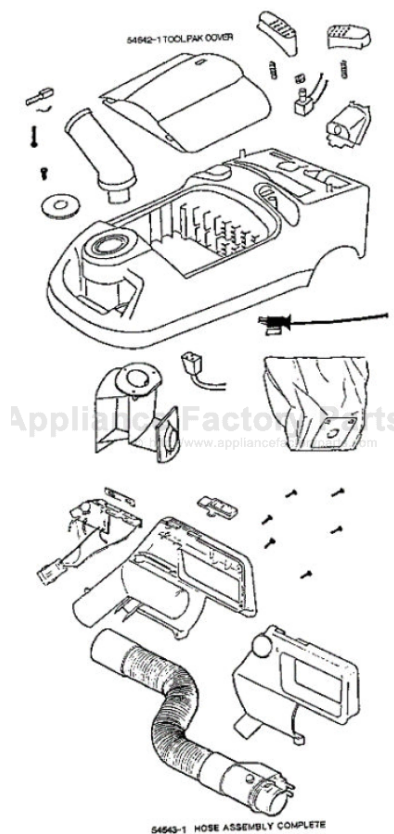

[Find Your Eureka Vacuum Cleaner Parts - Select From 855 Models](#)

----- Manual continues below part list -----