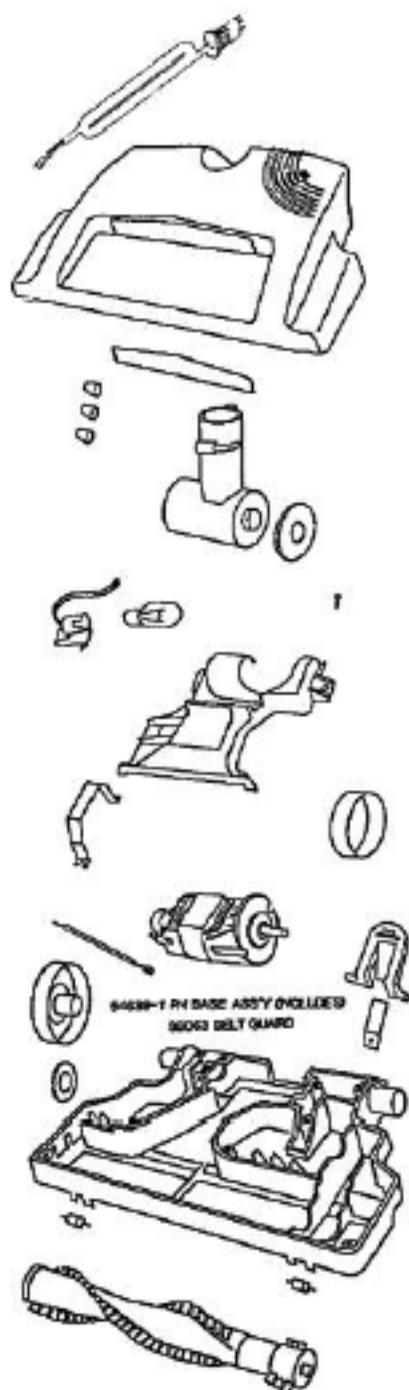

----- Manual continues below part list -----

Available Replacement Parts for Eureka 6890A

E-37657	FILTER, CANISTER, 1PK
155506	MOTOR

PARTS1 - 6890A

Ref #	Part	Description	Comments	Qty
1	14905-2	PLATE-HOSE		
2	26730-9	CONNECTOR & WIRE ASSEMBLY		
3	27367-1	GUIDE - CORD		
4	27380A-1	HOSE SEAL-SWIVEL		
5	36341-2	SWITCH - PUSH		
6	37761-1	BAG INDICATOR ASSEMBLY		
7	38358-1	CORD & PLUG ASSY		
8	38368-1	CLIP - PLUG		
9	38386-4	BUTTON		
10	38387-3	BUTTON		
11	53238-1	SCREW PACKAGE		
12	53257-1	SCREWS - PACKAGE 10		
13	53414-1	HANDLE ASSY 3 WIRE (PACKA		
14	54009-11	HANDLE ASSY 3 WIRE (PACKA		
15	54546-1	HOSE ASSY (NLA)		
16	54635-5	BAG COVER & GRAPHICS - PK		
17	54637-2	CONNECTOR ASSY - HOSE (CR		
18	54640-1	HOSE ASSEMBLY - CARTONED		
19	54642-1	TOOL PAK COVER ASSEMBLY		
20	55446	NUT - SWITCH		
21	55794	SPRING		
22	56750	CLIP - BAG INDICATOR		
23	57698	PAPER BAG PKG ASSY (STYLE		

PARTS2 - 6890A

Ref #	Part	Description	Comments	Qty
1	14656-7	CORD REEL ASSEMBLY		
2	26630-1	SPEED CONTROL ASSEMBLY		
3	26715A	GASKET - MOTOR MOUNTING		
4	27366-1	WHEEL - REAR		
5	37403-1	CASTER		
6	37657	FILTER - MOTOR		
7	37710-1	FILTER - EXHAUST		
8	37966	Obsolete no substitutes		
9	38363-1	WHEEL - REAR		
10	53141	TIE - CABLE (PURCHASED)		
11	53197-1	SCREW PACKAGE		
12	53214-2	WIRE SPLICE 5		
13	53238-8	SCREW PACKAGE		
14	54404	MOTOR ASSY - CTND		
15	55463	GASKET - MOTOR STACK		
16	56326-1	WIRE TUBE		
17	56376	WASHER		
18	57720	THERMOSTAT		