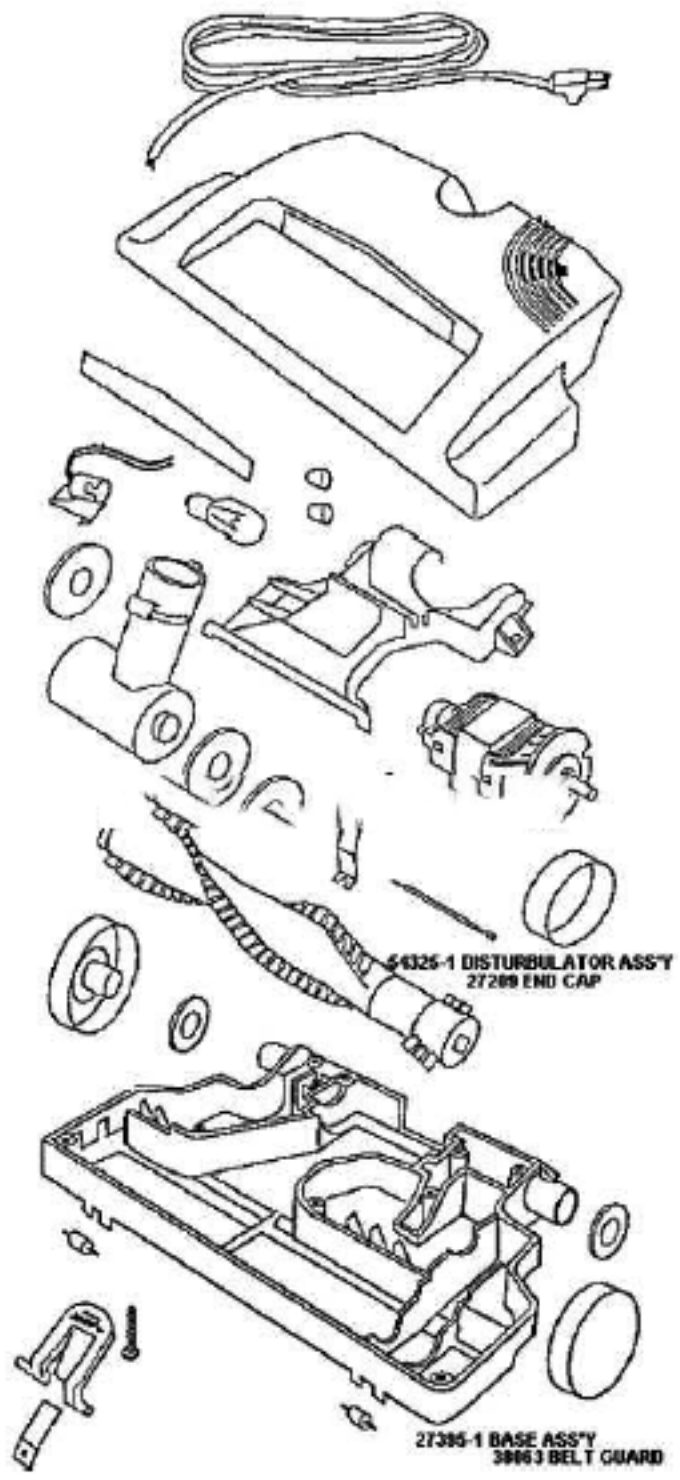

Ref #	Part	Description	Comments	Qty
1	14656-7	CORD REEL ASSEMBLY		
2	14905-5	PLATE - HOSE		
3	26630-1	SPEED CONTROL ASSEMBLY		
4	26715A	GASKET - MOTOR MOUNTING		
5	26730-9	CONNECTOR & WIRE ASSEMBLY		
6	27367-1	GUIDE - CORD		
7	27380A-1	SEAL - SWIVEL HOSE		
8	36341-2	SWITCH - PUSH		
9	37403-1	CASTER		
10	37657	FILTER - MOTOR		
11	37710-1	FILTER - EXHAUST		
12	37761-1	BAG INDICATOR ASSEMBLY		
13	37966	SOUND FOAM		
14	38376-1	WHEEL - REAR		
15	38386-4	BUTTON		
16	38387-3	BUTTON		
17	46713-1	TIE - CABLE (PURCHASED)		
18	53197-1	SCREW PACKAGE		
19	53214-2	WIRE SPLICE 5		
20	53238-1	SCREW PACKAGE		
21	53238-8	SCREW PACKAGE		
22	54551-1	MOTOR ASSY - CTND		
23	54635-6	BAG COVER & GRAPHICS - PK		
24	54642-1	TOOL PAK COVER ASSEMBLY		
25	55463	GASKET - MOTOR STACK		
26	55794	SPRING		
27	56146	THERMOSTAT		
28	56326-1	TUBE - WIRE		
29	56376	WASHER		
30	56750	CLIP - BAG INDICATOR		

Ref #	Part	Description	Comments	Qty
1	14940-1	PEDAL - FOOT		
2	27395-1	POWERHEAD HOOD/BASE KIT		
3	27397-1	LENS - HOOD		
4	27398-1	AIR DUCT COVER ASSEMBLY		
5	37434-2	WHEEL - REAR		
6	37751-2	CORD & PLUG ASSEMBLY		
7	38063	GUARD - BELT		
8	38377	STRAP - MOTOR		
9	38379-1	HANDLE SOCKET ASSEMBLY		
10	38484-1	HEADLIGHT SOCKET ASSEMBLY		
11	48815	LAMP - HEADLIGHT		
12	53214-2	WIRE SPLICE 5		
13	53238-8	SCREW PACKAGE		
14	53984-1	WHEEL & AXLE PACKAGE - FR		
15	54325-1	DISTRIBUTOR ASSY - CAR		
16	54343-1	MOTOR ASSEMBLY - PACKAGED		
17	54672-4	POWERHEAD HOOD/BASE KIT		
18	56180	FELT WASHER		
19	57421-2	WIRE & TERMINAL ASSEMBLY		
20	57992	GASKET - FELT		
21	58065	BELT - STYLE AR		
22	58169	SPRING		