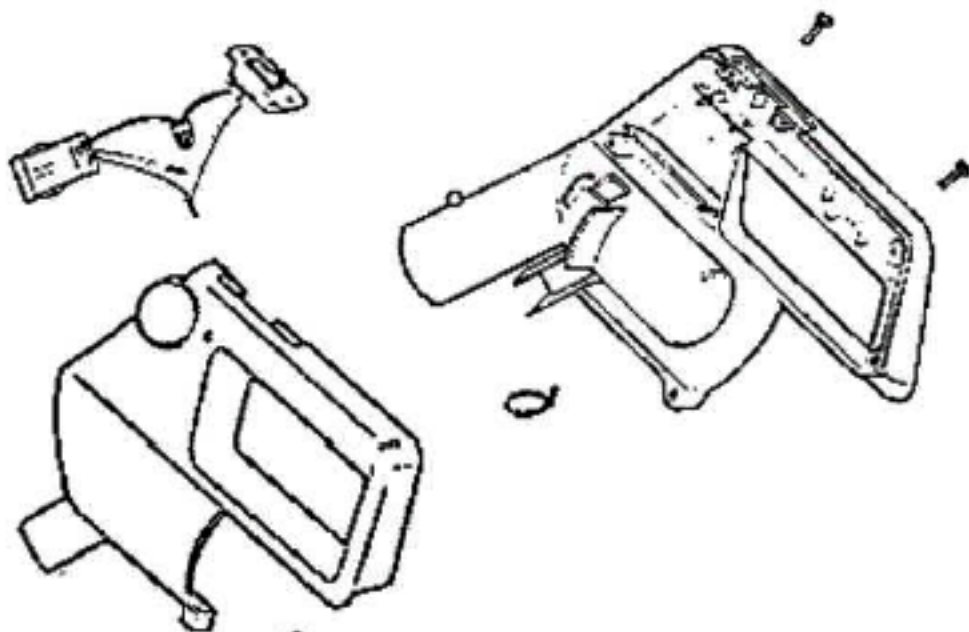

54667-1 HOSE ASS'Y - COMPLETE

- **54640-1 HOSE & COUPLING ASS'Y**
- **38358-1 CORD & PLUG ASS'Y**
- **38368-1 PLUG CLIP**
- **54637-2 HOSE CONNECTOR ASS'Y**

Ref #	Part	Description	Comments	Qty
1	27494-1	SWITCH & WIRE ASSEMBLY		
2	38358-1	CORD & PLUG ASSY		
3	38368-1	CLIP - PLUG		
4	46713-1	TIE - CABLE (PURCHASED)		
5	53257-1	SCREWS - PACKAGE 10		
6	54637-2	CONNECTOR ASSY - HOSE (CH		
7	54640-1	HOSE ASSEMBLY - CARTONED		
8	54656-1	HANDLE ASSY 3 WIRE (PACKA		
9	54667-1	HOSE ASSY - CTND