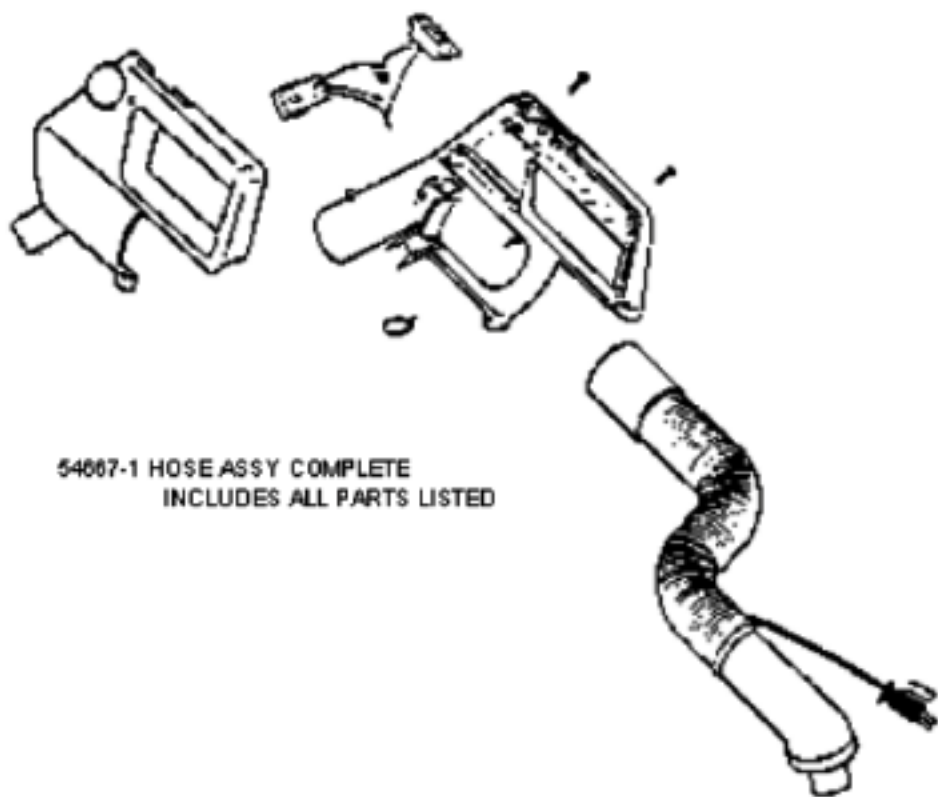

54007-1 HOSE ASSY COMPLETE
INCLUDES ALL PARTS LISTED

PARTS3 - 6892A

Ref #	Part	Description	Comments	Qty
1	27494-1	SWITCH & WIRE ASSEMBLY		
	37738-2	UPPER WAND ASSEMBLY		
3	38358-1	CORD & PLUG ASSY		
4	38368-1	CLIP - PLUG		
	39040	STRAIGHT WAND ASSEMBLY		
	39041	COUPLING ASSY - EASY CHAN		
7	46713-1	TIE - CABLE (PURCHASED)		
8	53257-1	SCREWS - PACKAGE 10		
9	54637-2	CONNECTOR ASSY - HOSE (CR		
10	54640-1	HOSE ASSEMBLY - CARTONED		
11	54656-1	No longer available - no (NLA)		
12	54667-1	HOSE ASSY - CTND		
	54780	TOOL - CREVICE		
	54785	FLOOR & WALL BRUSH - PACK		
	54787	DUSTING BRUSH - PACKAGED		
	57698	PAPER BAG PKG ASSY (STYLE