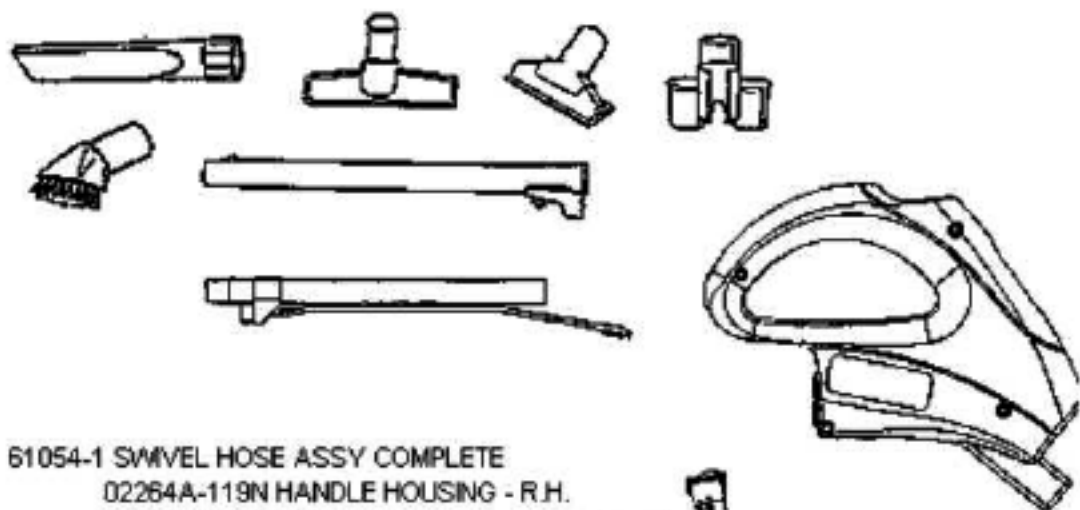

- 61054-1 SWIVEL HOSE ASSY COMPLETE
- 02264A-119N HANDLE HOUSING - R.H.
- 54610 TOOL CLIP
- 15532-3 HANDLE ASSY - L.H.
- 39338 WIRING HARNESS ASSY