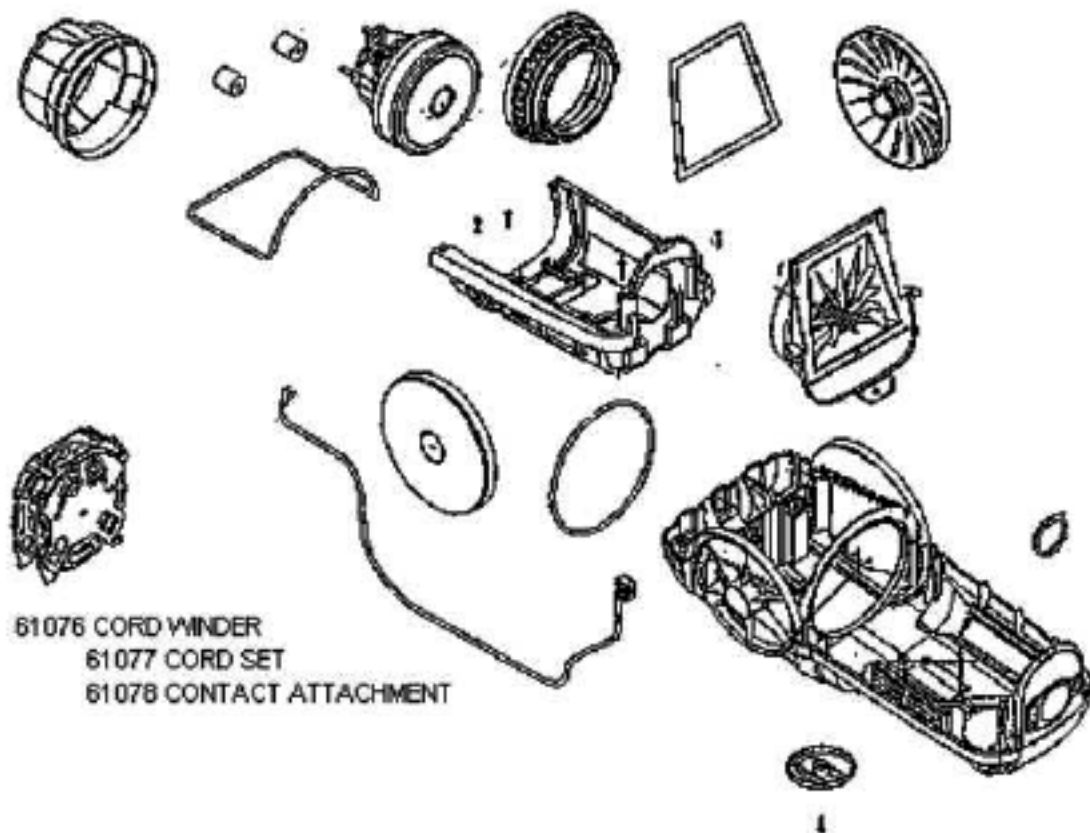

Ref #	Part	Description	Comments	Qty
1	61053	HEPA FILTER - WASHABLE		
2	61058	HOSE - BLACK		
3	61059	HOSE - COOLING		
4	61060	HOSE - COOLING		
5	61061	WIRING PROTECTION		
6	61062-2	CABLE WELL		
7	61063-2	MOTOR HOUSING		
8	61064	GRATING DIFFUSER		
9	61065	SEALING GASKET		
10	61066-2	SWITCH PEDAL		
11	61067-2	CABLE PEDAL		
12	61068	REAR LID		
13	61070	CIRCUIT BOARD		
14	61071	BUSHING		
15	61072	SWITCH SPRING		
16	61103	HOSE - 52MM		

61076 CORD WINDER
61077 CORD SET
61078 CONTACT ATTACHMENT

Ref #	Part	Description	Comments	Qty
1	61073	MOTOR HOOD		
2	61074	RUBBER CUSHION		
3	61075	SEALING COVER		
4	61076	CORD WINDER WITH CORD		
5	61077	CORD SET		
6	61078	CONTACT ATTACHMENT		
7	61079	MOTOR ASSY WITH LABEL		
8	61080	SUSPENSION RING		
9	61081	SEALING GASKET		
10	61082-2	REAR WHEEL		
11	61083	SEALING RING		
12	61084-2	BODY ASSEMBLY		
13	61085-2	WHEEL		
14	61086	O-RING		
15	61104	CONDUCTOR		
16	61105	SOCKET OUTLET		

Ref #	Part	Description	Comments	Qty
1	61055	CASSETTE FILTER		
2	61087	PISTON		
3	61088	SPRING		
4	61089	HOUSING		
5	61090	SEALING GASKET		
6	61091-2	FRAME		
7	61093-2	CONTAINER CAP		
8	61094	LOCKING SPRING		
9	61095	CATCH		
10	61096	SEALING GASKET		
11	61097-2	STEEL CONE		
12	61098-2	REAR SCREEN		
13	61099	LOCKING SPRING		
14	61100-2	SCREEN - FRONT		
15	61101	SEALING GASKET		
16	61102-2	CONTAINER ASSEMBLY		