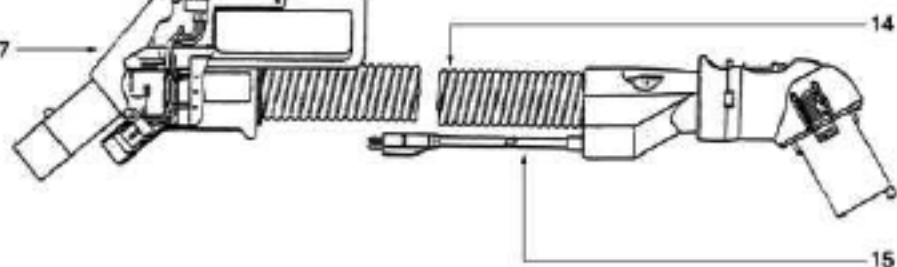

Ref #	Part	Description	Comments	Qty
1	E-54905	CREVICE TOOL - 8"		
2	E-54904	UPHOLSTERY NOZZLE		
3	E-39422A-1	Direct Connect Wand Assembly	black wands	
5	E-53257-1	SCREWS - PACKAGE 10		
6	E-39420-1	SWITCH & CONNECTOR ASSEMB		
7	E-60852-2	HANDLE ASSEMBLY - PACKAGE		
8	E-39134-6	DELUXE FLOOR NOZZLE ASSEM		
9	E-54900	DISPLAY RACK		
10	E-60816	FLOOR & WALL BRUSH ASSEMB		
11	E-28612A	TURBO NOZZLE ASSY (MODEL		
12	E-60284A	BAG PRG ASSY (STYLE EX)		
13	E-71428A	OWNER'S GUIDE		
14	E-60782-3	HOSE ASSY - CTND		
15	E-27730-3	HOSE CONNECTOR CORD ASSEM		
4	E-39422A-3	DIRECT CONNECT WAND ASSEM	gray wands