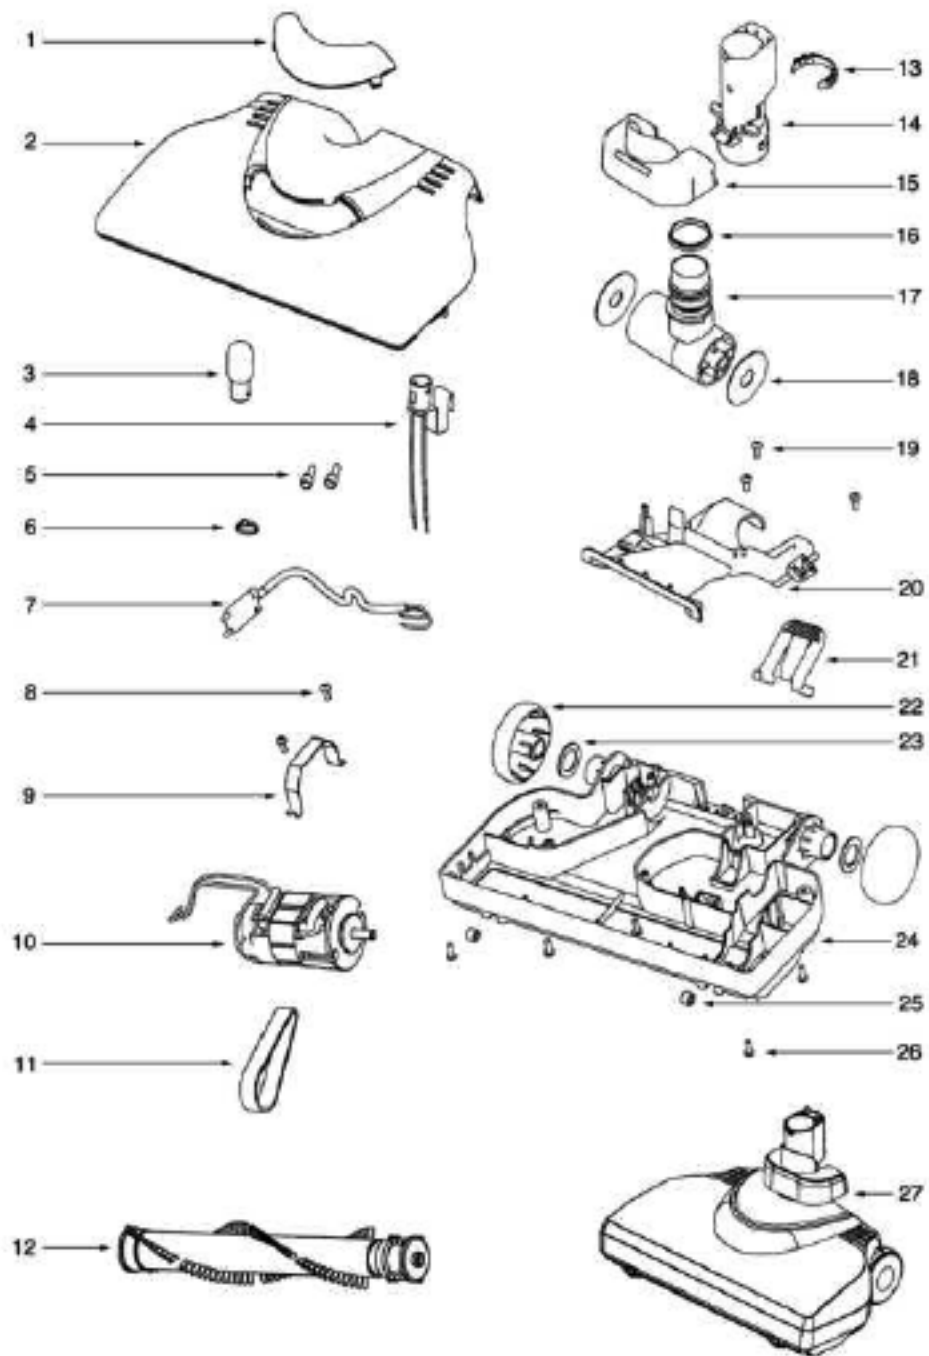

Ref #	Part	Description	Comments	Qty
1	E-54888-3	CORD REWIND BUTTON		
2	E-60636-1	REAR CATCH LEVER		
3	E-60637	SPRING CATCH LEVER		
4	E-61697-2	SCREW PACKAGE		
5	E-61712-1	COVER - PKGD		
6	E-61693	CORD REEL W/CORD		
7	E-54985	CORD SET		
8	E-60541	MOTOR FILTER		
9	E-60476	FILTER FLAP (DARK GREY)		
10	E-61690	MICRON FILTER - STYLE MF-1		
11	E-60578	SEAL - EXHAUST FILTER		
12	E-54939-1	HOSE 170MM		
13	E-54893	BAG INDICATOR		
14	E-54914	HOSE 185MM		
15	E-60653	CUSHION		
16	E-60605	COVER SEALING GASKET .750		
17	E-60648-1	CORD GUIDE		
18	E-54895-1	REAR WHEEL		
20	E-61695	FRONT CASTER		
21	E-61708-1	TOP COVER - PKGD		
22	E-54944-3	DISPLAY		
23	E-54889-3	SWITCH BUTTON		
24	E-60651-1	CATCH LEVER (DARK GREY)		
25	E-54894	SHAFT		
26	E-54886-3	LID - BAG COVER		
27	E-60638-1	SLEEVE		
29	E-54892	BAG SUPPORT SPRING		
30	E-54890	BAG SUPPORT (ORANGE)		
31	E-60606	POWER OUTLET		
32	E-61709	UPPER SHELL		
33	E-61694	MOTOR BLOCK		
34	E-61698	THERMOSTAT		
35	E-60650-1	MOTOR ASSEMBLY - CARTONED		
36	E-60634-1	SUPPORT SEAL RING		
37	E-60647-1	SEALING RING		
38	E-54973	SPRING		
39	E-61697-1	SCREW PACKAGE		
40	E-61706-1	CIRCUIT BOARD - PKGD		
41	E-60635	INSULATING WASHER		
42	E-60632	FLAP PLATE		
43	E-60608	FLAP SEAL		
44	E-61710	LOWER SHELL		
45	E-60652-1	HANDLE		
46	E-61703-1	WIRE		
47	E-61704	SOUND FOAM		