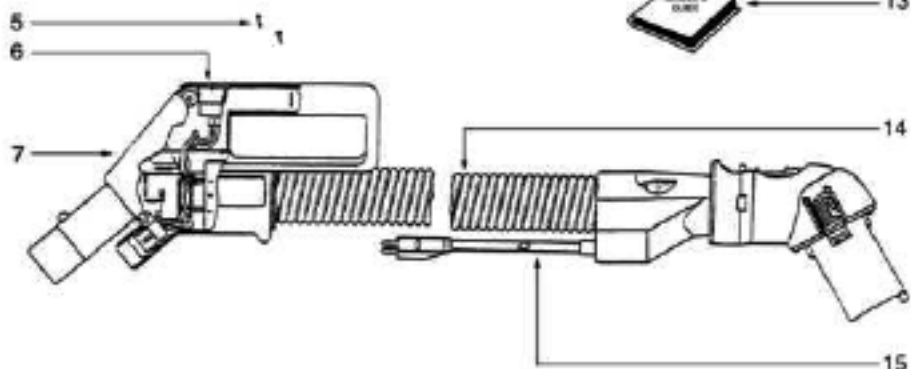

NOT ILLUSTRATED

54675-25 POWERHEAD COMPLETE

9. 56984 FRONT AXLE

21. 54639-2 BASE ASSY

56995-1 FRONT WHEEL

38063 BELT GUARD

Ref #	Part	Description	Comments	Qty
1	14940-1	PEDAL - FOOT		
2	27397-1	LENS - HOOD		
3	27398-1	AIR DUCT COVER ASSEMBLY		
4	37434-2	WHEEL - REAR		
5	37753-1	CORD & PLUG ASSEMBLY		
6	38063	GUARD - BELT		
7	38377	STRAP - MOTOR		
8	38379-2	HANDLE SOCKET ASSEMBLY		
9	38484-1	HEADLIGHT SOCKET ASSEMBLY		
10	53238-8	SCREW PACKAGE		
11	54343-1	MOTOR ASSEMBLY - PACKAGED		
12	54575-25	POWER HEAD ASSEMBLY - CAR		
13	54539-2	POWERHEAD HOOD/BASE KIT		
14	54672-27	HOOD & GRAPHICS ASSY - PK		
15	56180	FELT WASHER		
16	56984	WHEEL & AXLE PACKAGE - FR		
17	56995-1	WHEEL & AXLE PACKAGE - FR		
18	57421-2	WIRE & TERMINAL ASSEMBLY		
19	57992	GASKET - FELT		
20	58065A	BELT - STYLE AR		
21	59045	HEADLIGHT		
22	60192-1	WIRE SPLICE 5		
23	61235-1	BRUSHROLL ASSEMBLY - CTND		

If your model contains a blow wand with cord and a quick release coupling, please refer to model 6982B parts list.

Ref #	Part	Description	Comments	Qty
1	54905	CREVICE TOOL - 8"		
2	54904	UPHOLSTERY NOZZLE		
3	37738-5	UPPER WAND ASSEMBLY		
4	36879-5	STRAIGHT WAND ASSEMBLY		
5	53257-1	SCREWS - PACKAGE 10		
6	38346-2	SWITCH & CONNECTOR ASSEMB		
7	60852-1	HANDLE ASSEMBLY - PACKAGE		
8	39134-6	DELUXE FLOOR NOZZLE ASSEM		
9	54903	DUSTING BRUSH W/SWIVEL NE		
10	60816	FLOOR & WALL BRUSH ASSEMB		
11	59949	TURBO NOZZLE ASSY (MODEL		
12	60284A	PAPER BAG - STYLE EX		
13	71428	OWNER'S GUIDE		
14	60782-1	HOSE ASSY - CTND		
15	27730-3	HOSE CONNECTOR CORD ASSEM		
	60000	WHEEL COVER - RIGHT		