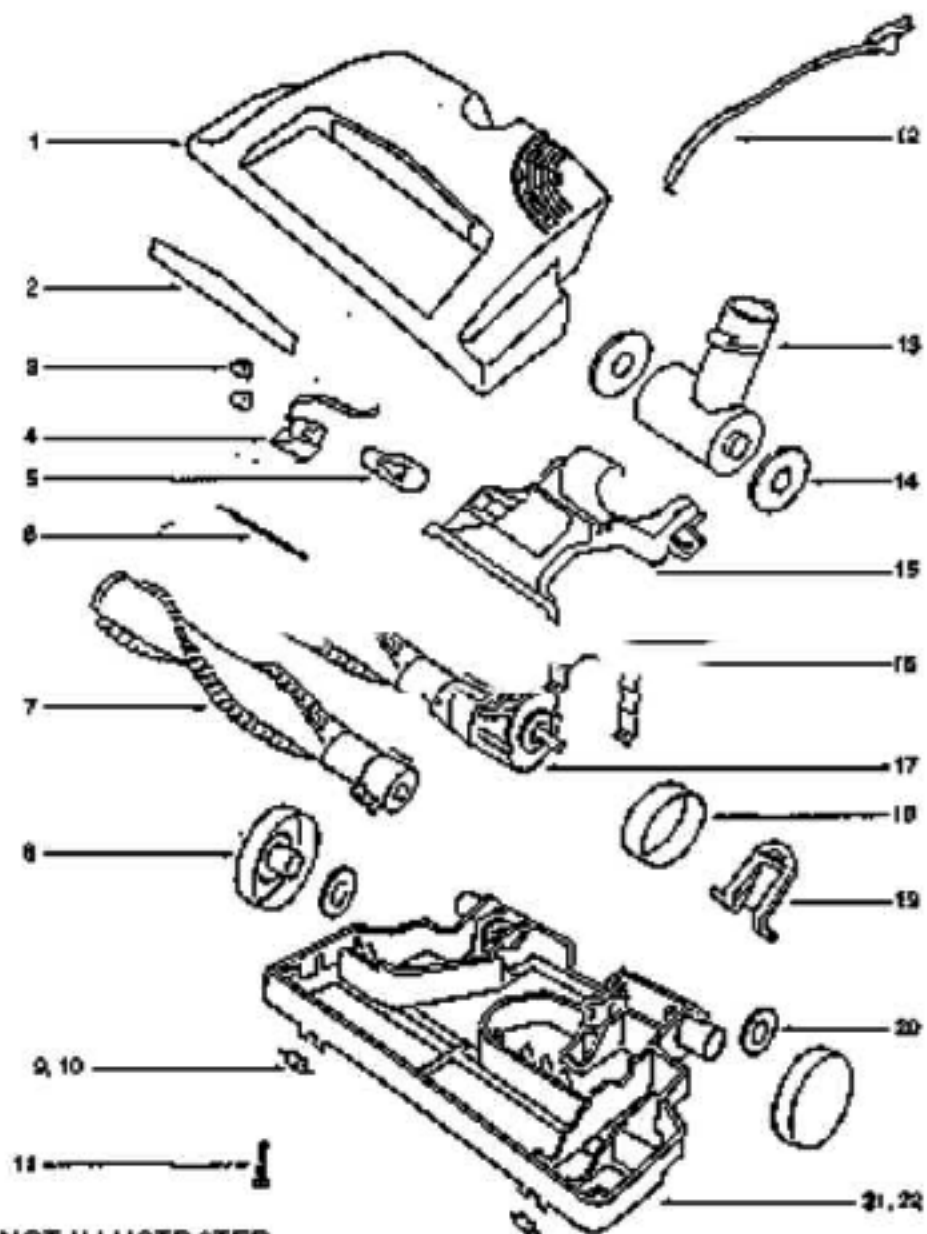

Ref #	Part	Description	Comments	Qty
1	54886-3	LID - BAG COVER		
2	54888-3	CORD REWIND BUTTON		
3	54889-3	SWITCH BUTTON		
4	54890	BAG SUPPORT (ORANGE)		
5	54892	BAG SUPPORT SPRING		
6	54893	BAG INDICATOR		
7	54894	SHAFT		
8	54895-1	REAR WHEEL		
9	54914	HOSE 185MM		
10	54939-1	HOSE 170MM		
11	54944-3	DISPLAY		
12	54973	SPRING		
13	54985	CORD SET		
14	60476	FILTER FLAP (DARK GREY)		
15	60541	MOTOR FILTER		
16	60578	SEAL - EXHAUST FILTER		
17	60605	COVER SEALING GASKET .750		
19	60608	FLAP SEAL		
20	60632	FLAP PLATE		
21	60634-1	SUPPORT SEAL RING		
22	60635	INSULATING WASHER		
23	60636-1	REAR CATCH LEVER		
24	60637	SPRING CATCH LEVER		
25	60638-1	SLEEVE		
26	60647-1	SEALING RING		
27	60648-1	CORD GUIDE		
28	60650-1	MOTOR ASSEMBLY - CARTONED		
29	60651-1	CATCH LEVER (DARK GREY)		
30	60652-1	HANDLE		
31	60653	CUSHION		
32	61690	MICRON FILTER - 5UM 5.0UM*		
33	61693	CORD REEL W/COVER		
34	61694	MOTOR BLOCK		
35	61695	FRONT CASTER		
36	61697-1	SCREW PACKAGE		
37	61697-2	SCREW PACKAGE		
38	61698	THERMOSTAT		
39	61703-1	WIRE		
40	61704	SOUND FOAM		
41	61706-1	CIRCUIT BOARD - PKGD		
42	61708-1	TOP COVER - PKGD		
43	61709	UPPER SHELL		
44	61710	LOWER SHELL		
45	61712-1	COVER - PKGD		
46	60606	POWER OUTLET		
	60606-1	POWER OUTLET		