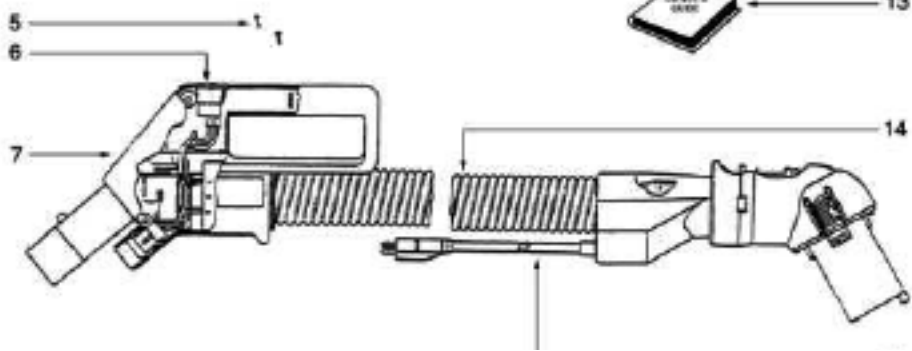

Ref #	Part	Description	Comments	Qty
1	E-54905	CREVICE TOOL - 8"		
2	E-54904	UPHOLSTERY NOZZLE		
3	E-39422A-1	Direct Connect Wand Assembly	black wands	
5	E-53257-1	SCREWS - PACKAGE 10		
6	E-39420-1	SWITCH & CONNECTOR ASSEMB		
7	E-60852-2	HANDLE ASSEMBLY - PACKAGE		
8	E-39134-6	DELUXE FLOOR NOZZLE ASSEM		
9	E-54900	DISPLAY RACK		
10	E-60816	FLOOR & WALL BRUSH ASSEMB		
11	E-28612A	TURBO NOZZLE ASSY (MODEL		
12	E-60284A	BAG PRG ASSY (STYLE EX)		
13	E-71428A	OWNER'S GUIDE		
14	E-60782-3	HOSE ASSY - CTND		
15	E-27730-3	HOSE CONNECTOR CORD ASSEM		
4	E-39422A-3	DIRECT CONNECT WAND ASSEM	gray wands