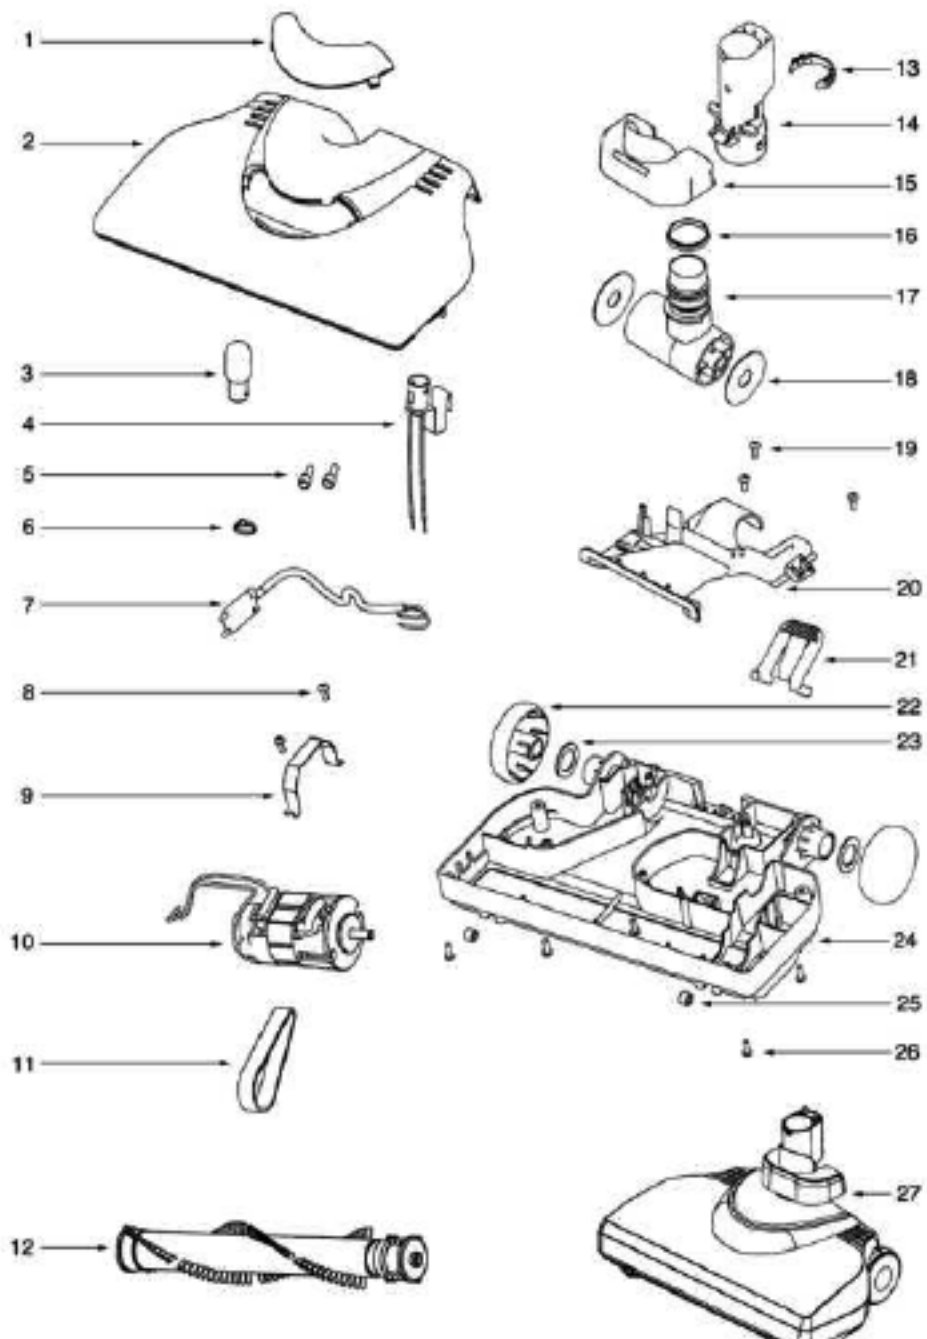

----- Manual continues below part list -----

Available Replacement Parts for Eureka 6982D

e-58065	VACUUM BELT EUREKA BELT 2 PACK
ER-2017	BRUSH ROLLER ROLL 54325-1
FA-3500	LIGHT BULB, 25 WATT
155506	MOTOR
E-39134-6	DELUXE FLOOR NOZZLE

Ref #	Part	Description	Comments	Qty
1	E-39561	LENS		
2	E-54672-30	HOOD & GRAPHICS ASSY - PK		
3	E-59045	HEADLIGHT		
4	E-39559	LAMP SOCKET		
5	E-60192-1	WIRE SPLICE 5		
6	E-46713-5	TIE - CABLE (PURCHASED)		
7	E-39566	POWER CORD		
8	E-53238-8	SCREW PACKAGE		
9	E-72315	STRAP - MOTOR		
10	E-54343-1	MOTOR ASSEMBLY - PACKAGED		
11	E-58065A	BELT PACKAGE ASSY - STYLE		
12	E-60279-1	DISTURBULATOR ASSY - CTND		
13	E-39564-355N	C- RING		
14	E-72324	COUPLING		
15	E-72325	QUICK DISCONNECT PEDAL		
16	E-39563	O- RING		
17	E-72329	T-JOINT ASSEMBLY		
18	E-57992	GASKET - FELT		
20	E-39562	T-JOINT COVER ASSY		
21	E-39560	FOOT PEDAL		
22	E-72327	WHEEL - REAR		
23	E-56180	FELT WASHER		
24	E-54639-3	BASE ASSEMBLY - POWER HEA		
25	E-60963	FRONT WHEEL ASSEMBLY		
27	E-54575-27	POWER HEAD ASSEMBLY - CAR		

Ref #	Part	Description	Comments	Qty
1	E-54905	CREVICE TOOL - 8"		
2	E-54904	UPHOLSTERY NOZZLE		
3	E-39422A-1	Direct Connect Wand Assembly	black wands	
5	E-53257-1	SCREWS - PACKAGE 10		
6	E-39420-1	SWITCH & CONNECTOR ASSEMB		
7	E-60852-2	HANDLE ASSEMBLY - PACKAGE		
8	E-39134-6	DELUXE FLOOR NOZZLE ASSEM		
9	E-54900	DISPLAY RACK		
10	E-60816	FLOOR & WALL BRUSH ASSEMB		
11	E-28612A	TURBO NOZZLE ASSY (MODEL		
12	E-60284A	BAG PRG ASSY (STYLE EX)		
13	E-71428A	OWNER'S GUIDE		
14	E-60782-3	HOSE ASSY - CTND		
15	E-27730-3	HOSE CONNECTOR CORD ASSEM		
4	E-39422A-3	DIRECT CONNECT WAND ASSEM	gray wands	