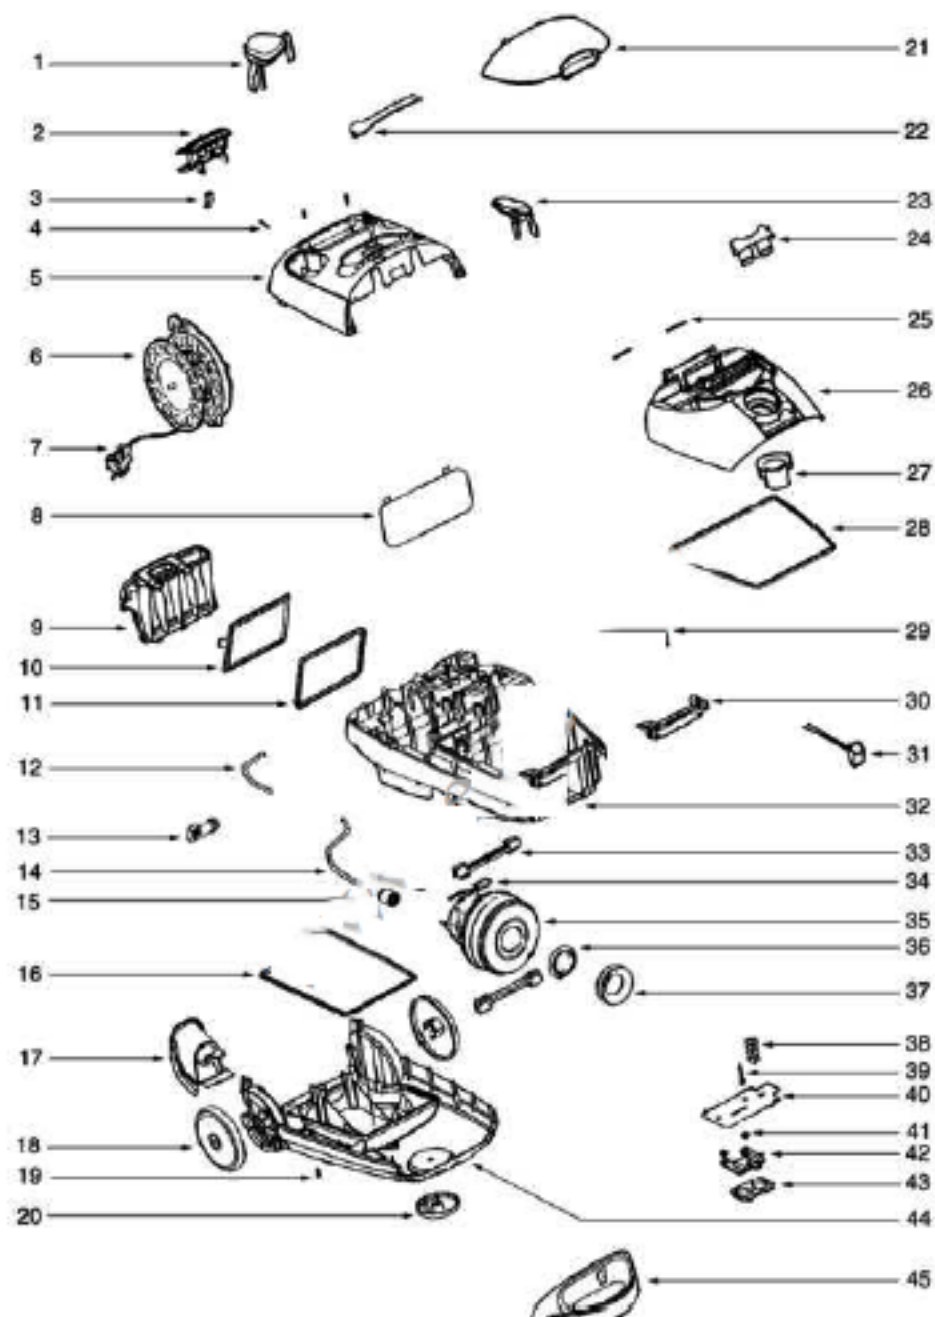

----- Manual continues below part list -----

Available Replacement Parts for Eureka 6982D

e-58065	VACUUM BELT EUREKA BELT 2 PACK
ER-2017	BRUSH ROLLER ROLL 54325-1
FA-3500	LIGHT BULB, 25 WATT
155506	MOTOR
E-39134-6	DELUXE FLOOR NOZZLE

Ref #	Part	Description	Comments	Qty
1	E-54888-3	CORD REWIND BUTTON		
2	E-60636-1	REAR CATCH LEVER		
3	E-60637	SPRING CATCH LEVER		
4	E-61697-2	SCREW PACKAGE		
5	E-61712-1	COVER - PKGD		
6	E-61693	CORD REEL W/CORD		
7	E-54985	CORD SET		
8	E-60541	MOTOR FILTER		
9	E-60476	FILTER FLAP (DARK GREY)		
10	E-61690	MICRON FILTER - STYLE MF-1		
11	E-60578	SEAL - EXHAUST FILTER		
12	E-54939-1	HOSE 170MM		
13	E-54893	BAG INDICATOR		
14	E-54914	HOSE 185MM		
15	E-60653	CUSHION		
16	E-60605	COVER SEALING GASKET .750		
17	E-60648-1	CORD GUIDE		
18	E-54895-1	REAR WHEEL		
20	E-61695	FRONT CASTER		
21	E-61708-1	TOP COVER - PKGD		
22	E-54944-3	DISPLAY		
23	E-54889-3	SWITCH BUTTON		
24	E-60651-1	CATCH LEVER (DARK GREY)		
25	E-54894	SHAFT		
26	E-54886-3	LID - BAG COVER		
27	E-60638-1	SLEEVE		
29	E-54892	BAG SUPPORT SPRING		
30	E-54890	BAG SUPPORT (ORANGE)		
31	E-60606	POWER OUTLET		
32	E-61709	UPPER SHELL		
33	E-61694	MOTOR BLOCK		
34	E-61698	THERMOSTAT		
35	E-60650-1	MOTOR ASSEMBLY - CARTONED		
36	E-60634-1	SUPPORT SEAL RING		
37	E-60647-1	SEALING RING		
38	E-54973	SPRING		
39	E-61697-1	SCREW PACKAGE		
40	E-61706-1	CIRCUIT BOARD - PKGD		
41	E-60635	INSULATING WASHER		
42	E-60632	FLAP PLATE		
43	E-60608	FLAP SEAL		
44	E-61710	LOWER SHELL		
45	E-60652-1	HANDLE		
46	E-61703-1	WIRE		
47	E-61704	SOUND FOAM		