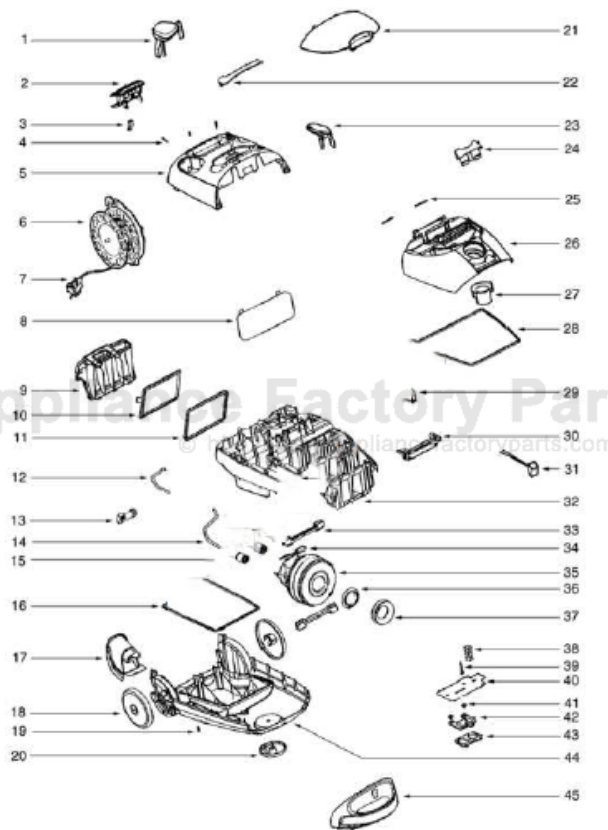

[Find Your Eureka Vacuum Cleaner Parts - Select From 855 Models](#)

----- Manual continues below part list -----