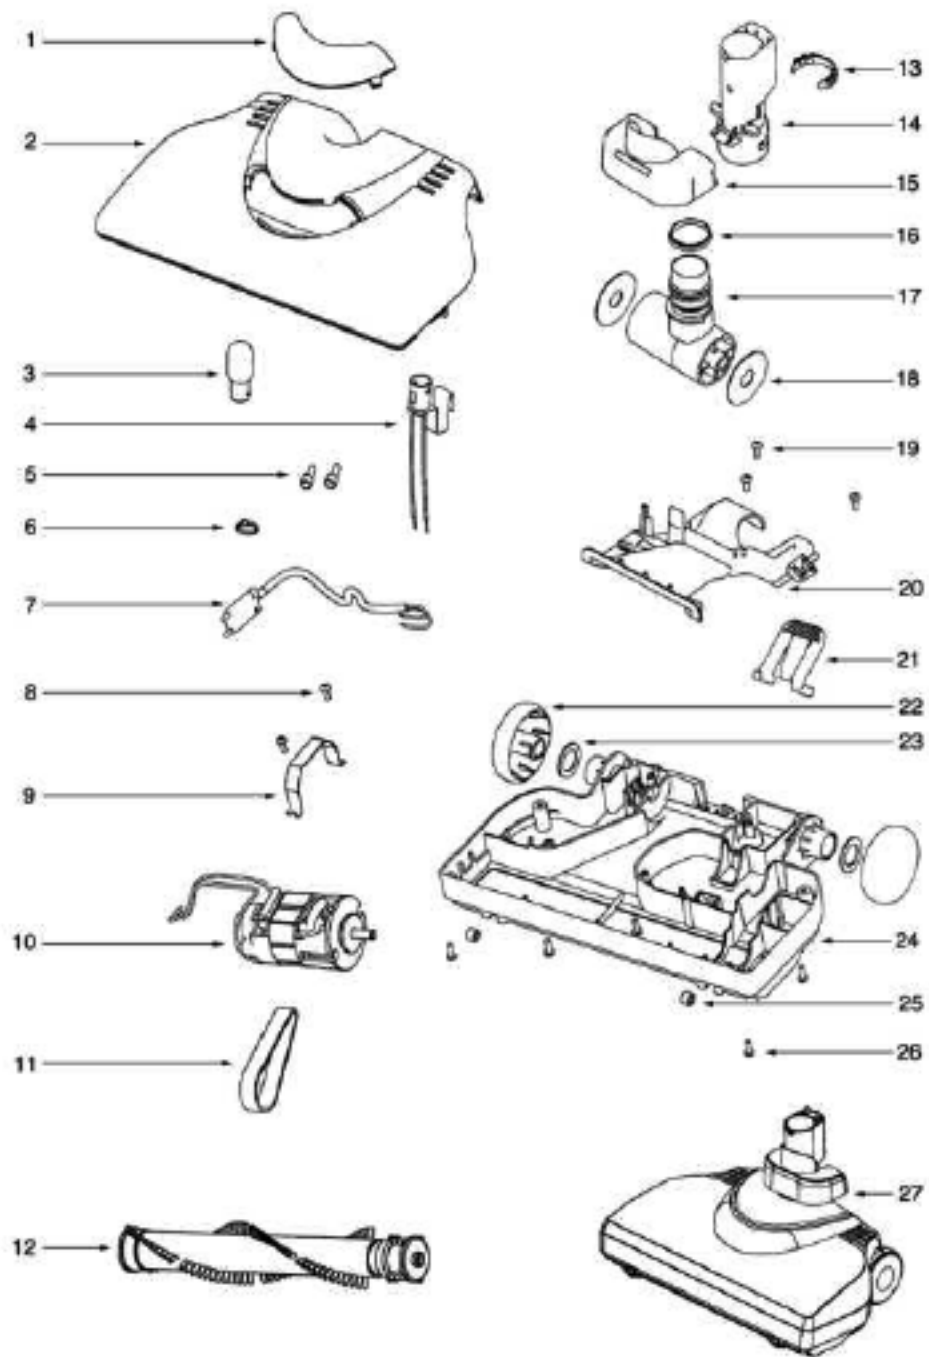

Ref #	Part	Description	Comments	Qty
1	E-54888-3	CORD REWIND BUTTON		
2	E-60636-1	REAR CATCH LEVER		
3	E-60637	SPRING CATCH LEVER		
4	E-61697-2	SCREW PACKAGE		
5	E-61712-1	COVER - PKGD		
6	E-61693	CORD REEL W/CORD		
7	E-54985	CORD SET		
8	E-60541	MOTOR FILTER		
9	E-60476	FILTER FLAP (DARK GREY)		
10	E-61690	MICRON FILTER - STYLE MF-1		
11	E-60578	SEAL - EXHAUST FILTER		
12	E-54939-1	HOSE 170MM		
13	E-54893	BAG INDICATOR		
14	E-54914	HOSE 185MM		
15	E-60653	CUSHION		
16	E-60605	COVER SEALING GASKET .750		
17	E-60648-1	CORD GUIDE		
18	E-54895-1	REAR WHEEL		
20	E-61695	FRONT CASTER		
21	E-61708-1	TOP COVER - PKGD		
22	E-54944-3	DISPLAY		
23	E-54889-3	SWITCH BUTTON		
24	E-60651-1	CATCH LEVER (DARK GREY)		
25	E-54894	SHAFT		
26	E-54886-3	LID - BAG COVER		
27	E-60638-1	SLEEVE		
29	E-54892	BAG SUPPORT SPRING		
30	E-54890	BAG SUPPORT (ORANGE)		
31	E-60606	POWER OUTLET		
32	E-61709	UPPER SHELL		
33	E-61694	MOTOR BLOCK		
34	E-61698	THERMOSTAT		
35	E-60650-1	MOTOR ASSEMBLY - CARTONED		
36	E-60634-1	SUPPORT SEAL RING		
37	E-60647-1	SEALING RING		
38	E-54973	SPRING		
39	E-61697-1	SCREW PACKAGE		
40	E-61706-1	CIRCUIT BOARD - PKGD		
41	E-60635	INSULATING WASHER		
42	E-60632	FLAP PLATE		
43	E-60608	FLAP SEAL		
44	E-61710	LOWER SHELL		
45	E-60652-1	HANDLE		
46	E-61703-1	WIRE		
47	E-61704	SOUND FOAM		