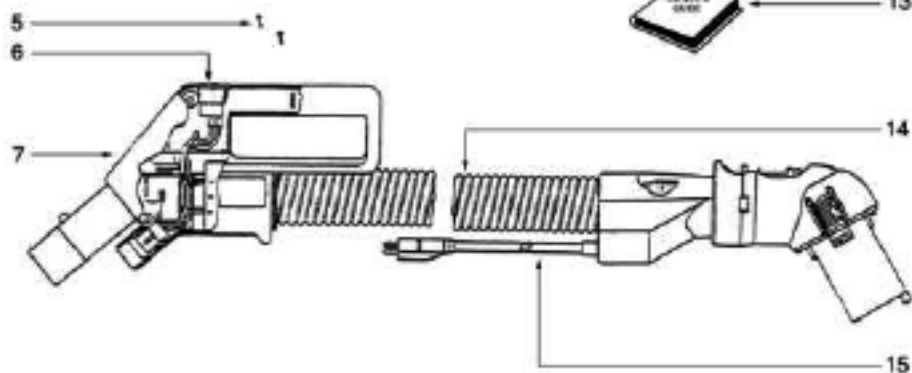

Ref #	Part	Description	Comments	Qty
1	E-54905	CREVICE TOOL - 8"		
2	E-54904	UPHOLSTERY NOZZLE		
3	E-39422A-1	Direct Connect Wand Assembly	black wands	
5	E-53257-1	SCREWS - PACKAGE 10		
6	E-39420-1	SWITCH & CONNECTOR ASSEMB		
7	E-60852-2	HANDLE ASSEMBLY - PACKAGE		
8	E-39134-6	DELUXE FLOOR NOZZLE ASSEM		
9	E-54900	DISPLAY RACK		
10	E-60816	FLOOR & WALL BRUSH ASSEMB		
11	E-28612A	TURBO NOZZLE ASSY (MODEL		
12	E-60284A	BAG PRG ASSY (STYLE EX)		
13	E-71428A	OWNER'S GUIDE		
14	E-60782-3	HOSE ASSY - CTND		
15	E-27730-3	HOSE CONNECTOR CORD ASSEM		
4	E-39422A-3	DIRECT CONNECT WAND ASSEM	gray wands