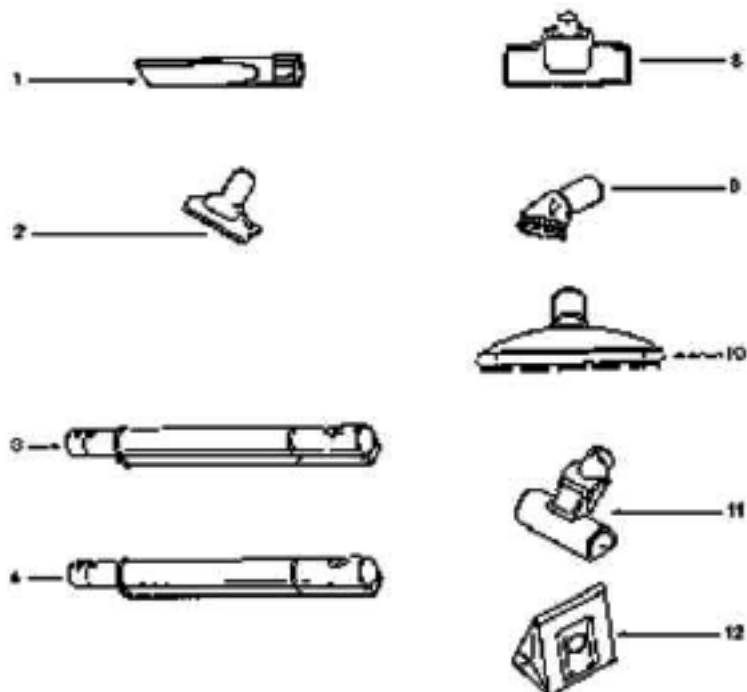

7. 60852-2 HOSE HANDLE ASSY COMPLETE

53257-1 SCREW

39420-1 SWITCH ASSY