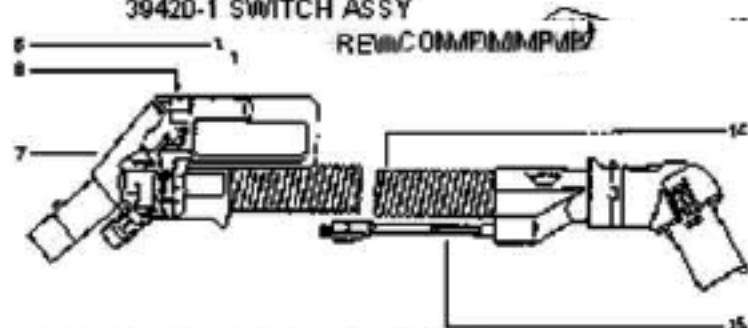

14. 60782-3 HOSEB ASSY COMPLETE

60852-2 HOSE HANDLE ASSY COMPLETE