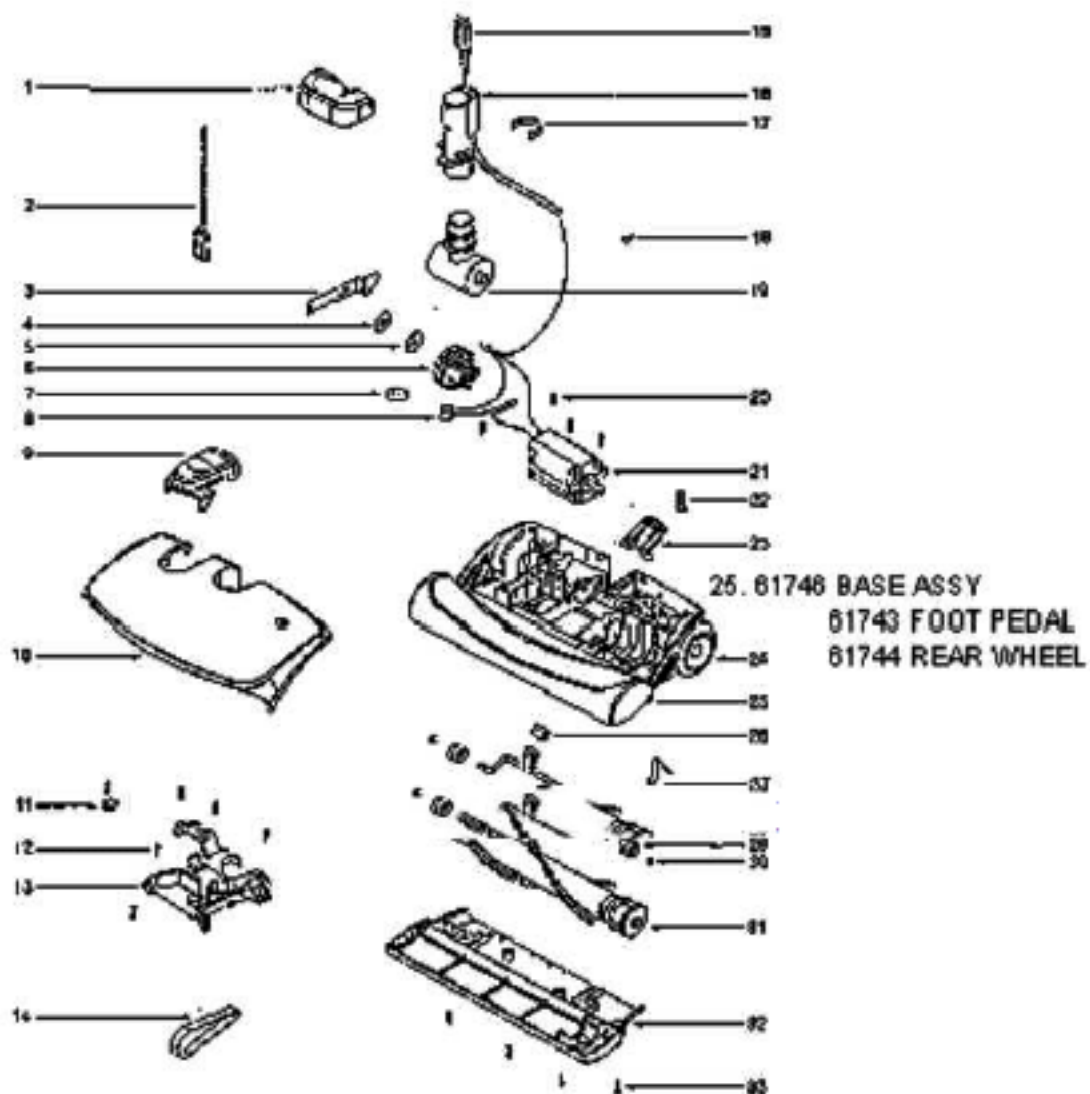

NOT ILLUSTRATED
 61703-2 WIRE
 61704 SOUND FOAM

Ref #	Part	Description	Comments	Qty
1	54886-4	LID - BAG COVER		
2	54888-3	CORD REWIND BUTTON		
3	54889-3	SWITCH BUTTON		
4	54890	BAG SUPPORT (ORANGE)		
5	54892	BAG SUPPORT SPRING		
6	54893	BAG INDICATOR		
7	54894	SHAFT		
8	54895-1	REAR WHEEL		
9	54914	HOSE 185MM		
10	54939-1	HOSE 170MM		
11	54944-4	DISPLAY		
12	54973	SPRING		
13	54985	CORD SET		
14	60286A	HEPA FILTER - STYLE HF1		
15	60476	FILTER FLAP (DARK GREY)		
16	60541	MOTOR FILTER		
17	60578	SEAL - EXHAUST FILTER		
18	60605	COVER SEALING GASKET .750		
20	60608	FLAP SEAL		
21	60632	FLAP PLATE		
22	60634-1	SUPPORT SEAL RING		
23	60635	INSULATING WASHER		
24	60636-1	REAR CATCH LEVER		
25	60637	SPRING CATCH LEVER		
26	60638-1	SLEEVE		
27	60647-1	SEALING RING		
28	60648-1	CORD GUIDE		
29	60650-1	MOTOR ASSEMBLY - CARTONED		
30	60651-1	CATCH LEVER (DARK GREY)		
31	60652-1	HANDLE		
31	60606-1	POWER OUTLET		
32	60653	CUSHION		
33	61693	CORD REEL W/CORD		
34	61694	MOTOR BLOCK		
35	61695	FRONT CASTER		
36	61697-1	SCREW PACKAGE		
37	61697-2	SCREW PACKAGE		
38	61698	THERMOSTAT		
39	61703-2	WIRE		
40	61704	SOUND FOAM		
41	61706-2	CIRCUIT BOARD - PKGD		
42	61708-2	TOP COVER - PKGD		
43	61709	UPPER SHELL		
44	61710	LOWER SHELL		
45	61712-2	COVER - PKGD		
	60606	POWER OUTLET		