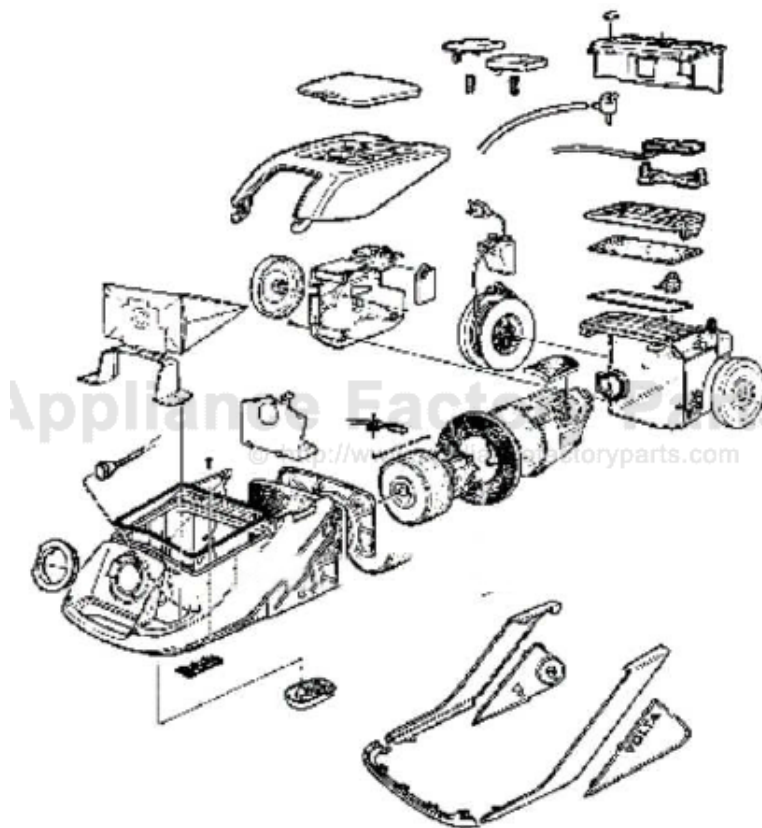

[Find Your Eureka Vacuum Cleaner Parts - Select From 855 Models](#)

----- Manual continues below part list -----