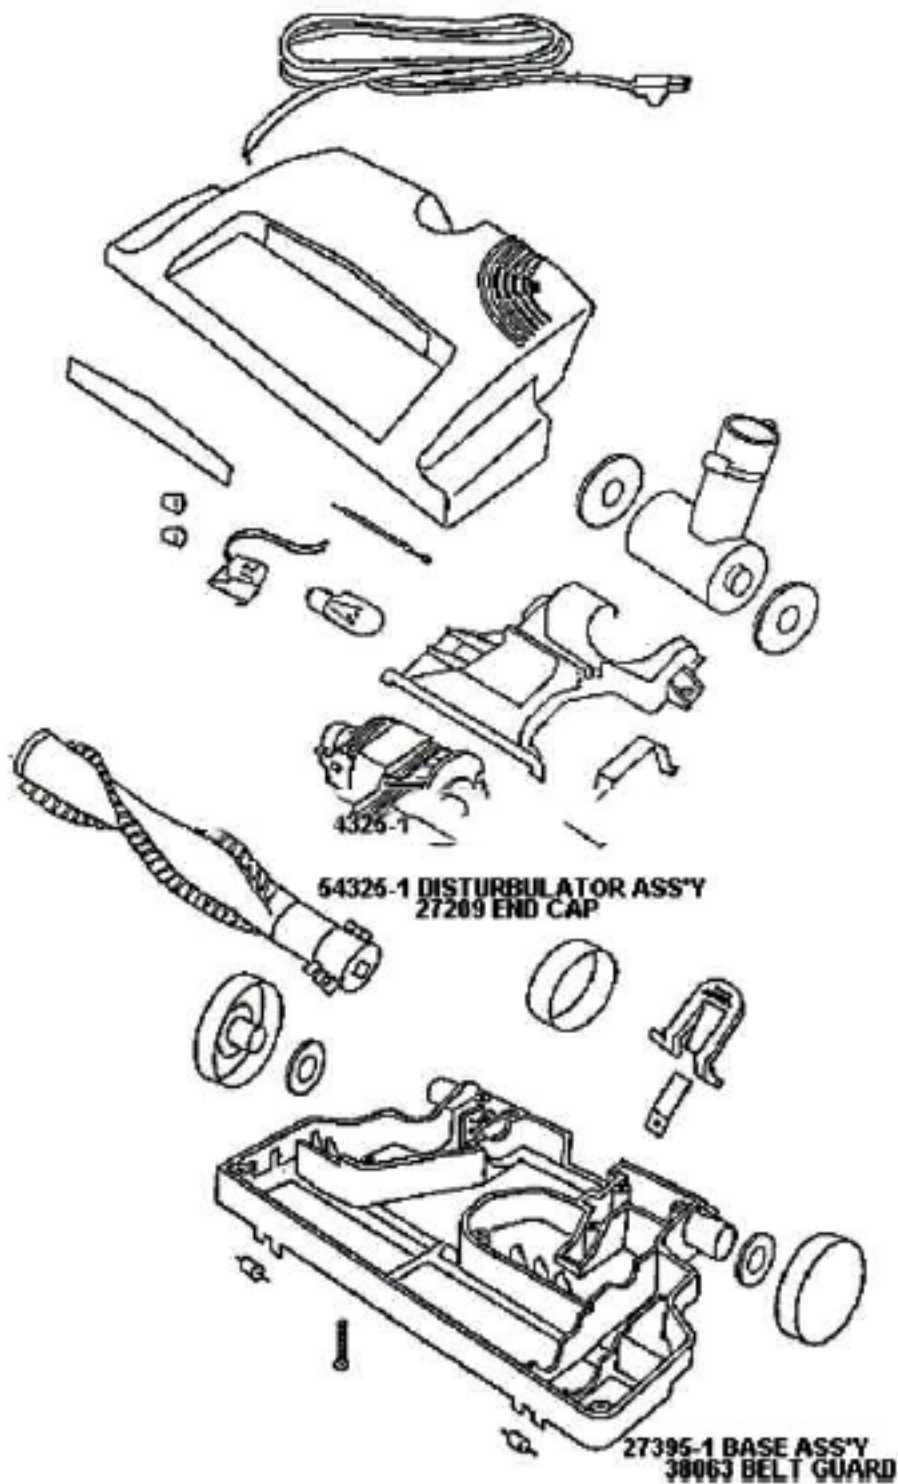

----- Manual continues below part list -----

Available Replacement Parts for Eureka 6990A

ER-2017	BRUSH ROLLER ROLL 54325-1
155506	MOTOR

Part #	Part	Description	Comments	Qty
1	54902	MOTOR FILTER		
2	54906	FILTER - FINAL		
3	54963	LID - BLACK		
4	54965	COVER - REAR		
5	54966	WHEEL - FRONT		
6	54967	CORD REEL BUTTON		
7	54968	SWITCH PEDAL		
8	54969	MOTOR HOOD		
9	54970	ABSORBER		
10	54971	CATCH - BAG SUPPORT		
11	54972	SUPPORT TUBE EXTENSION		
12	54973	SPRING		
13	54974	DUST INDICATOR		
14	54975	WASHER COVERING - BLACK		
15	54977	PROTECTION PLATE		
16	54978	WHEEL - REAR		
17	54979	LENS		
18	54980	SPEED REGULATOR		
19	54981	SUPPORT		
20	54982	HOSE 310MM		
21	54983	HOSE 170MM		
22	54984	CORD REEL W/OUT CORD		
23	54985	CORD SET		
24	54986	CORD GUIDE		
25	54987	MOTOR REPLACEMENT KIT		
26	54988	CARBON BRUSH - MOTOR		
27	54989	OVERHEATING CUT-OUT		
28	54990	ELECTRONICS RETAINER		
29	54993	PROTECTION BAR - FRONT		
30	54994	CUSHION - RUBBER		
31	54995	SWITCH		
32	54996	SEALING STRIP - GASKET		
33	54997	SIDE PIECE		
34	54998	LID - GASKET		
35	54999	CONNECTOR & WIRE ASSEMBLY		
36	58624	PAPER BAG PKG ASSY		
37	60000	WHEEL COVER - RIGHT		
38	60001	WHEEL COVER - R FWD		
39	60003	PROTECTION BAR F.L.		
40	60004	FLAP - BLACK		
41	60006	CLIPS		
42	60075	GRATING DIFFUSER GREY		

Qty	Part	Description	Comments	Qty
1	14940-1	PEDAL - FOOT		
2	27395-1	POWERHEAD HOOD/BASE KIT		
3	27397-1	LENS - HOOD		
4	27398-1	AIR DUCT COVER ASSEMBLY		
5	37434-2	WHEEL - REAR		
6	37751-2	CORD & PLUG ASSEMBLY		
7	38063	GUARD - BELT		
8	38377	STRAP - MOTOR		
9	38379-1	HANDLE SOCKET ASSEMBLY		
10	38484-1	HEADLIGHT SOCKET ASSEMBLY		
11	48815	LAMP - HEADLIGHT		
12	53214-2	WIRE SPLICE 5		
13	53238-8	SCREW PACKAGE		
14	53984-1	WHEEL & AXLE PACKAGE - FR		
15	54325-1	DISTRIBUTOR ASSY - CAR		
16	54343-1	MOTOR ASSEMBLY - PACKAGED		
17	54672-4	POWERHEAD HOOD/BASE KIT		
18	55180	FELT WASHER		
19	57421-2	WIRE & TERMINAL ASSEMBLY		
20	57992	GASKET - FELT		
21	58065	BELT - STYLE AR		
22	58169	SPRING		