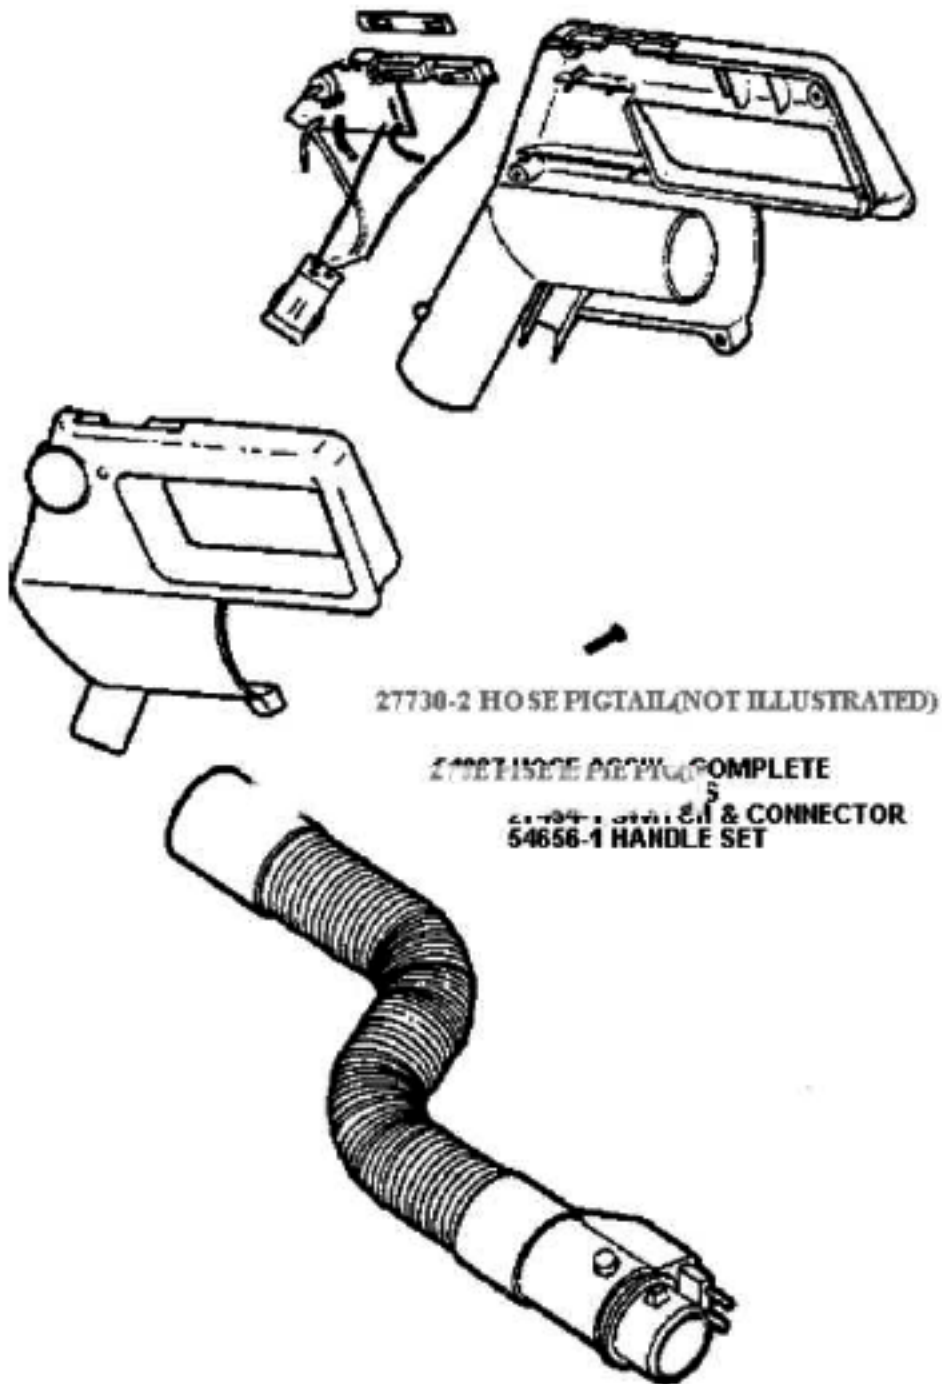

----- Manual continues below part list -----

Available Replacement Parts for Eureka 6990A

ER-2017	BRUSH ROLLER ROLL 54325-1
155506	MOTOR

Part #	Part	Description	Comments	Qty
1	54902	MOTOR FILTER		
2	54906	FILTER - FINAL		
3	54963	LID - BLACK		
4	54965	COVER - REAR		
5	54966	WHEEL - FRONT		
6	54967	CORD REEL BUTTON		
7	54968	SWITCH PEDAL		
8	54969	MOTOR HOOD		
9	54970	ABSORBER		
10	54971	CATCH - BAG SUPPORT		
11	54972	SUPPORT TUBE EXTENSION		
12	54973	SPRING		
13	54974	DUST INDICATOR		
14	54975	WASHER COVERING - BLACK		
15	54977	PROTECTION PLATE		
16	54978	WHEEL - REAR		
17	54979	LENS		
18	54980	SPEED REGULATOR		
19	54981	SUPPORT		
20	54982	HOSE 310MM		
21	54983	HOSE 170MM		
22	54984	CORD REEL W/OUT CORD		
23	54985	CORD SET		
24	54986	CORD GUIDE		
25	54987	MOTOR REPLACEMENT KIT		
26	54988	CARBON BRUSH - MOTOR		
27	54989	OVERHEATING CUT-OUT		
28	54990	ELECTRONICS RETAINER		
29	54993	PROTECTION BAR - FRONT		
30	54994	CUSHION - RUBBER		
31	54995	SWITCH		
32	54996	SEALING STRIP - GASKET		
33	54997	SIDE PIECE		
34	54998	LID - GASKET		
35	54999	CONNECTOR & WIRE ASSEMBLY		
36	58624	PAPER BAG PKG ASSY		
37	60000	WHEEL COVER - RIGHT		
38	60001	WHEEL COVER - R FWD		
39	60003	PROTECTION BAR F.L.		
40	60004	FLAP - BLACK		
41	60006	CLIPS		
42	60075	GRATING DIFFUSER GREY		

Qty	Part	Description	Comments	Qty
1	14940-1	PEDAL - FOOT		
2	27395-1	POWERHEAD HOOD/BASE KIT		
3	27397-1	LENS - HOOD		
4	27398-1	AIR DUCT COVER ASSEMBLY		
5	37434-2	WHEEL - REAR		
6	37751-2	CORD & PLUG ASSEMBLY		
7	38063	GUARD - BELT		
8	38377	STRAP - MOTOR		
9	38379-1	HANDLE SOCKET ASSEMBLY		
10	38484-1	HEADLIGHT SOCKET ASSEMBLY		
11	48815	LAMP - HEADLIGHT		
12	53214-2	WIRE SPLICE 5		
13	53238-8	SCREW PACKAGE		
14	53984-1	WHEEL & AXLE PACKAGE - FR		
15	54325-1	DISTRIBUTOR ASSY - CAR		
16	54343-1	MOTOR ASSEMBLY - PACKAGED		
17	54672-4	POWERHEAD HOOD/BASE KIT		
18	55180	FELT WASHER		
19	57421-2	WIRE & TERMINAL ASSEMBLY		
20	57992	GASKET - FELT		
21	58065	BELT - STYLE AR		
22	58169	SPRING		