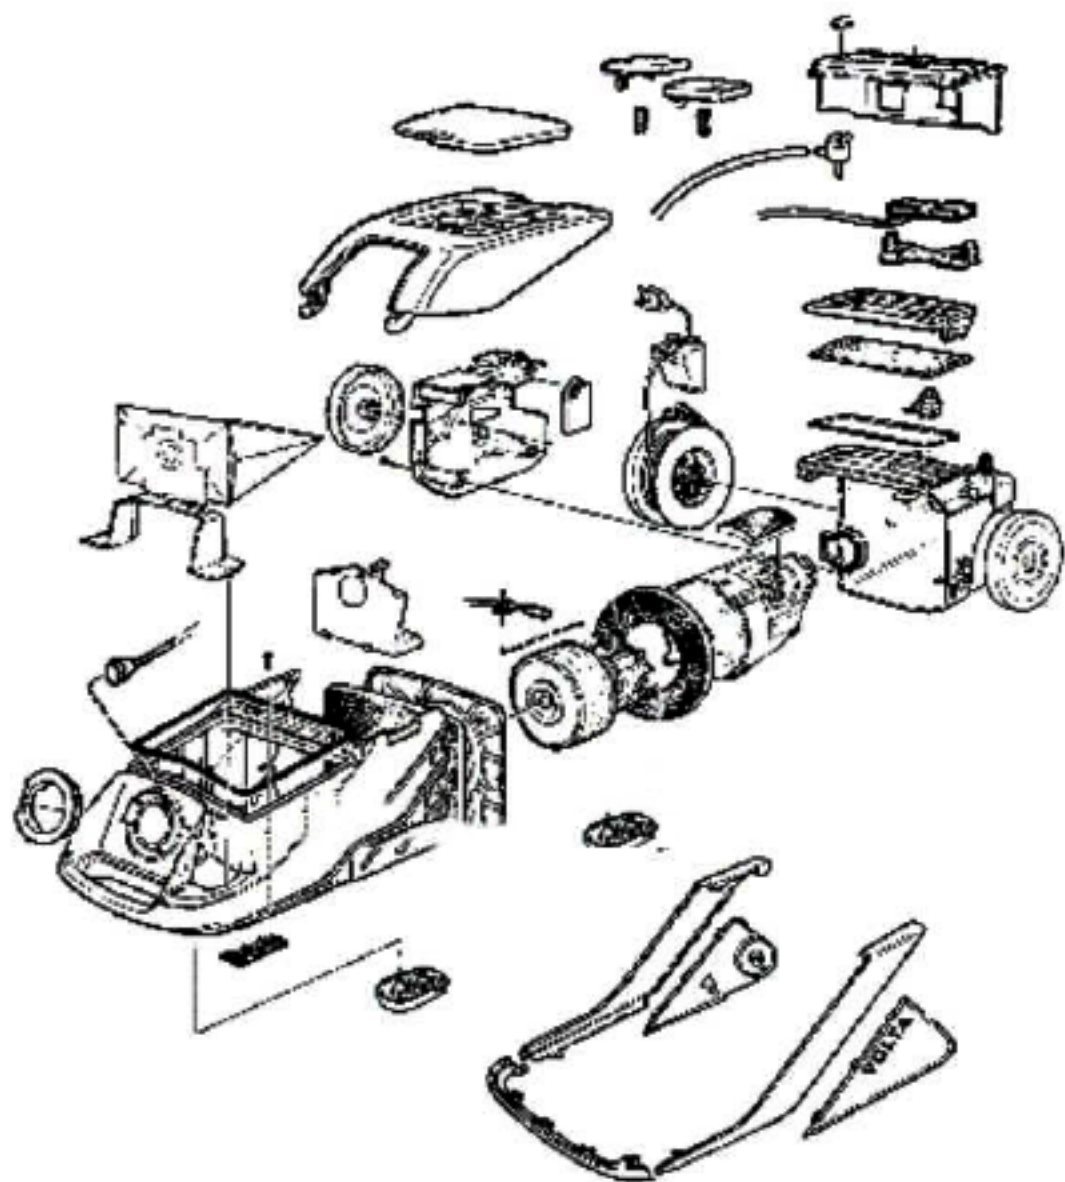

----- Manual continues below part list -----

Available Replacement Parts for Eureka 6990A

ER-2017	BRUSH ROLLER ROLL 54325-1
155506	MOTOR

Part #	Part	Description	Comments	Qty
1	54902	MOTOR FILTER		
2	54906	FILTER - FINAL		
3	54963	LID - BLACK		
4	54965	COVER - REAR		
5	54966	WHEEL - FRONT		
6	54967	CORD REEL BUTTON		
7	54968	SWITCH PEDAL		
8	54969	MOTOR HOOD		
9	54970	ABSORBER		
10	54971	CATCH - BAG SUPPORT		
11	54972	SUPPORT TUBE EXTENSION		
12	54973	SPRING		
13	54974	DUST INDICATOR		
14	54975	WASHER COVERING - BLACK		
15	54977	PROTECTION PLATE		
16	54978	WHEEL - REAR		
17	54979	LENS		
18	54980	SPEED REGULATOR		
19	54981	SUPPORT		
20	54982	HOSE 310MM		
21	54983	HOSE 170MM		
22	54984	CORD REEL W/OUT CORD		
23	54985	CORD SET		
24	54986	CORD GUIDE		
25	54987	MOTOR REPLACEMENT KIT		
26	54988	CARBON BRUSH - MOTOR		
27	54989	OVERHEATING CUT-OUT		
28	54990	ELECTRONICS RETAINER		
29	54993	PROTECTION BAR - FRONT		
30	54994	CUSHION - RUBBER		
31	54995	SWITCH		
32	54996	SEALING STRIP - GASKET		
33	54997	SIDE PIECE		
34	54998	LID - GASKET		
35	54999	CONNECTOR & WIRE ASSEMBLY		
36	58624	PAPER BAG PKG ASSY		
37	60000	WHEEL COVER - RIGHT		
38	60001	WHEEL COVER - R FWD		
39	60003	PROTECTION BAR F.L.		
40	60004	FLAP - BLACK		
41	60006	CLIPS		
42	60075	GRATING DIFFUSER GREY		

Qty	Part	Description	Comments	Qty
1	14940-1	PEDAL - FOOT		
2	27395-1	POWERHEAD HOOD/BASE KIT		
3	27397-1	LENS - HOOD		
4	27398-1	AIR DUCT COVER ASSEMBLY		
5	37434-2	WHEEL - REAR		
6	37751-2	CORD & PLUG ASSEMBLY		
7	38063	GUARD - BELT		
8	38377	STRAP - MOTOR		
9	38379-1	HANDLE SOCKET ASSEMBLY		
10	38484-1	HEADLIGHT SOCKET ASSEMBLY		
11	48815	LAMP - HEADLIGHT		
12	53214-2	WIRE SPLICE 5		
13	53238-8	SCREW PACKAGE		
14	53984-1	WHEEL & AXLE PACKAGE - FR		
15	54325-1	DISTRIBUTOR ASSY - CAR		
16	54343-1	MOTOR ASSEMBLY - PACKAGED		
17	54672-4	POWERHEAD HOOD/BASE KIT		
18	55180	FELT WASHER		
19	57421-2	WIRE & TERMINAL ASSEMBLY		
20	57992	GASKET - FELT		
21	58065	BELT - STYLE AR		
22	58169	SPRING		