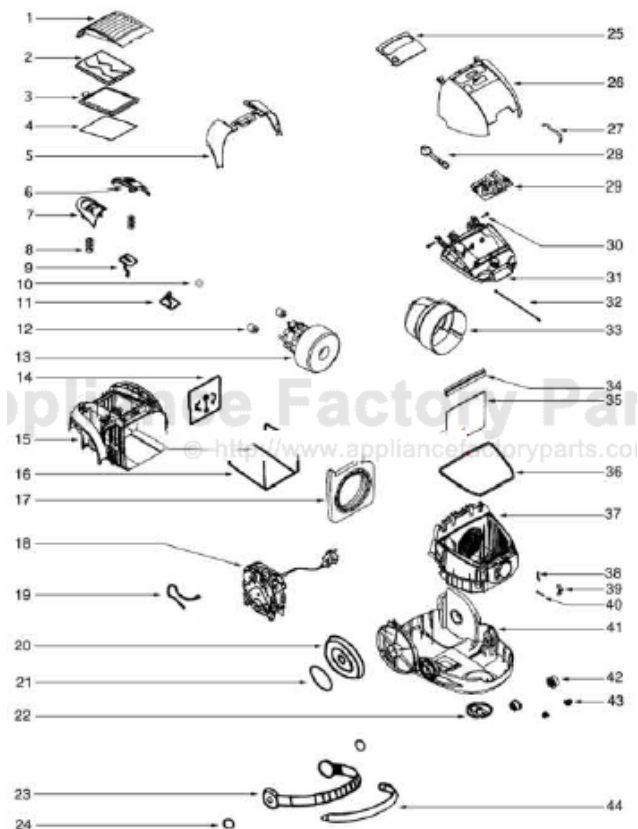

This Owner's Manual is provided and hosted by Appliance Factory Parts.

Eureka 6991A Owner's Manual

[Shop genuine replacement parts for Eureka 6991A](#)

[Find Your Eureka Vacuum Cleaner Parts - Select From 855 Models](#)

----- Manual continues below -----

Ref #	Part	Description	Comments	Qty
1	61369-3	FILTER COVER		
2	61895	ABSORBER (FINAL FILTER)		
3	60286A	HEPA FILTER - STYLE HF1		
4	61385-1	SEALING		
5	61380-4	MIDDLE COVER - PKGD		
6	61400-4	SWITCH PEDAL - PKGD		
7	61401-4	CORD REEL PEDAL - PKGD		
8	61403	SPRING - PKGD		
9	61891-2	SLIDER		
10	61890	SEALING WASHER PACKAGE		
11	61888	SWITCH		
12	61397	RUBBER CUSHION		
13	61368-2	MOTOR ASSEMBLY - CARTONED		
14	61897	ABSORBER		
15	61387	REAR CAP		
16	61896	ABSORBER (SOUND FOAM)		
17	61388-1	MOTOR SEAL		
18	61374	CORD REEL		
19	61893	DUCT		
20	61905	REAR WHEEL		
21	61906	REAR WHEEL COVER		
22	61396	FRONT WHEEL		
23	61898	HANDLE WITH COVER		
24	61903	HANDLE GRIP		
25	61379-3	PANEL		
26	61375-4	OUTER LID - PKGD		
27	61394-1	PIPE		
29	61390-1	SPEED REGULATOR - CTND		
30	61409	SHAFT - PKGD		
31	61389-2	INNER LID		
32	61894	DUCT		
33	61386	MOTOR HOOD		
34	61392	FILTER HOLDER		
35	61283	MOTOR FILTER		
36	61393	COVER SEALING		
37	61370-1	BODY		
38	61415	FLAP SPRING - PKGD		
39	61413	CATCH		
40	61412	TUBE		
41	61410-1	LOWER SHELL WITH WHEELS		
42	61416	BUSHING		
43	61418	LOCK - PKGD		
44	61904	HANDLE WITH COVER		
	61892	CIRCUIT LINE		

Ref #	Part	Description	Comments	Qty
1	72040	TOOL CADDY		
2	27237-3	TOOL - CREVICE		
3	60290-1	DUSTING BRUSH - PACKAGED		
4	22713-9	UPHOLSTERY NOZZLE ASSEMBL		
5	61264	FLOOR TOOL		
6	61909	TELESCOPIC WAND SET		
7	61908	HOSE ASSY - CTND		
8	70891A	OWNER'S GUIDE		
9	61230A	PAPER BAG PCKG - STYLE OX		
	27237-1	TOOL - CREVICE		