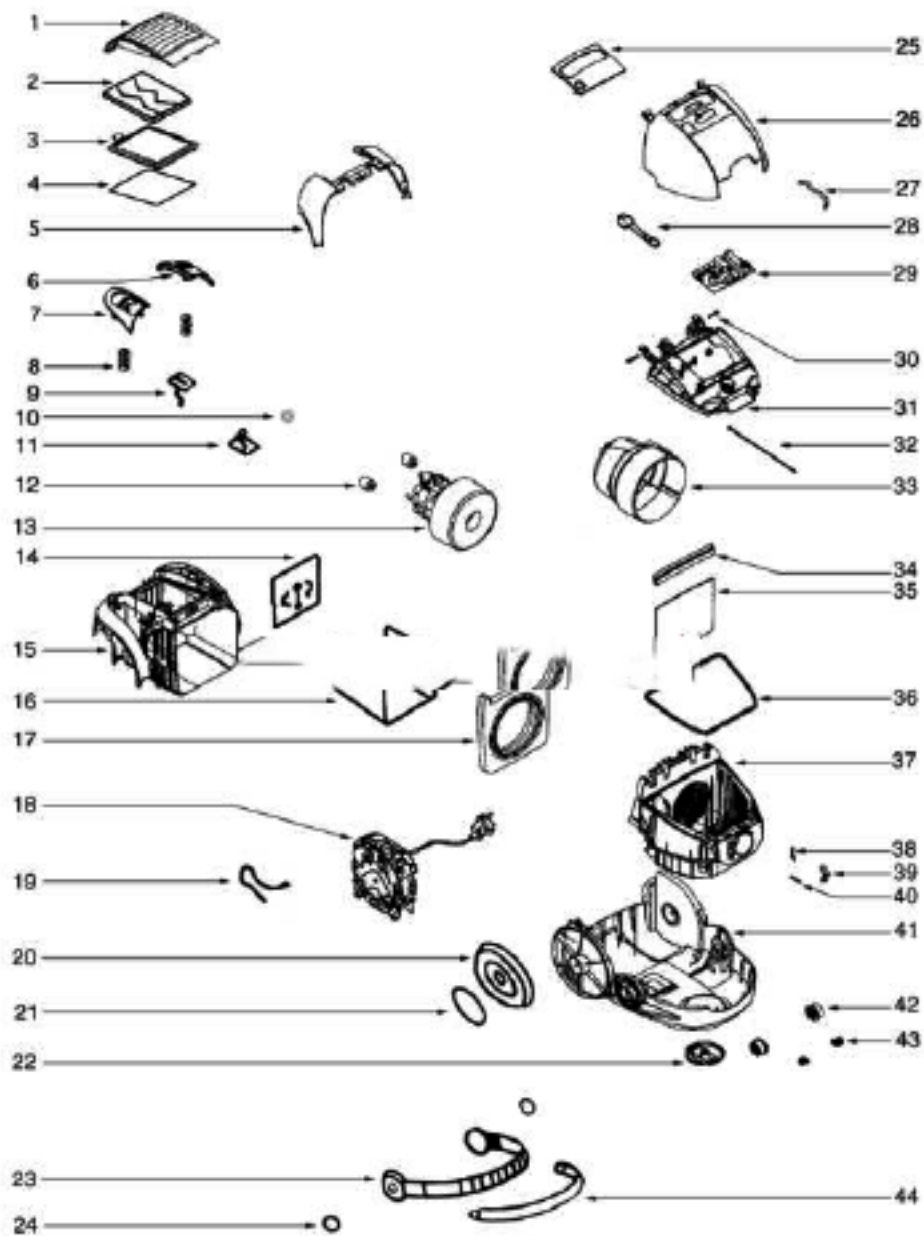

This Owner's Manual is provided and hosted by Appliance Factory Parts.

Eureka 6991A Owner's Manual

[Shop genuine replacement parts for Eureka 6991A](#)

[Find Your Eureka Vacuum Cleaner Parts - Select From 855 Models](#)

----- Manual continues below -----

Ref #	Part	Description	Comments	Qty
1	61369-3	FILTER COVER		
2	61895	ABSORBER (FINAL FILTER)		
3	60286A	HEPA FILTER - STYLE HF1		
4	61385-1	SEALING		
5	61380-4	MIDDLE COVER - PKGD		
6	61400-4	SWITCH PEDAL - PKGD		
7	61401-4	CORD REEL PEDAL - PKGD		
8	61403	SPRING - PKGD		
9	61891-2	SLIDER		
10	61890	SEALING WASHER PACKAGE		
11	61888	SWITCH		
12	61397	RUBBER CUSHION		
13	61368-2	MOTOR ASSEMBLY - CARTONED		
14	61897	ABSORBER		
15	61387	REAR CAP		
16	61896	ABSORBER (SOUND FOAM)		
17	61388-1	MOTOR SEAL		
18	61374	CORD REEL		
19	61893	DUCT		
20	61905	REAR WHEEL		
21	61906	REAR WHEEL COVER		
22	61396	FRONT WHEEL		
23	61898	HANDLE WITH COVER		
24	61903	HANDLE GRIP		
25	61379-3	PANEL		
26	61375-4	OUTER LID - PKGD		
27	61394-1	PIPE		
29	61390-1	SPEED REGULATOR - CTND		
30	61409	SHAFT - PKGD		
31	61389-2	INNER LID		
32	61894	DUCT		
33	61386	MOTOR HOOD		
34	61392	FILTER HOLDER		
35	61283	MOTOR FILTER		
36	61393	COVER SEALING		
37	61370-1	BODY		
38	61415	FLAP SPRING - PKGD		
39	61413	CATCH		
40	61412	TUBE		
41	61410-1	LOWER SHELL WITH WHEELS		
42	61416	BUSHING		
43	61418	LOCK - PKGD		
44	61904	HANDLE WITH COVER		
	61892	CIRCUIT LINE		

Ref #	Part	Description	Comments	Qty
1	72040	TOOL CADDY		
2	27237-3	TOOL - CREVICE		
3	60290-1	DUSTING BRUSH - PACKAGED		
4	22713-9	UPHOLSTERY NOZZLE ASSEMBL		
5	61264	FLOOR TOOL		
6	61909	TELESCOPIC WAND SET		
7	61908	HOSE ASSY - CTND		
8	70891A	OWNER'S GUIDE		
9	61230A	PAPER BAG PCKG - STYLE OX		
	27237-1	TOOL - CREVICE		