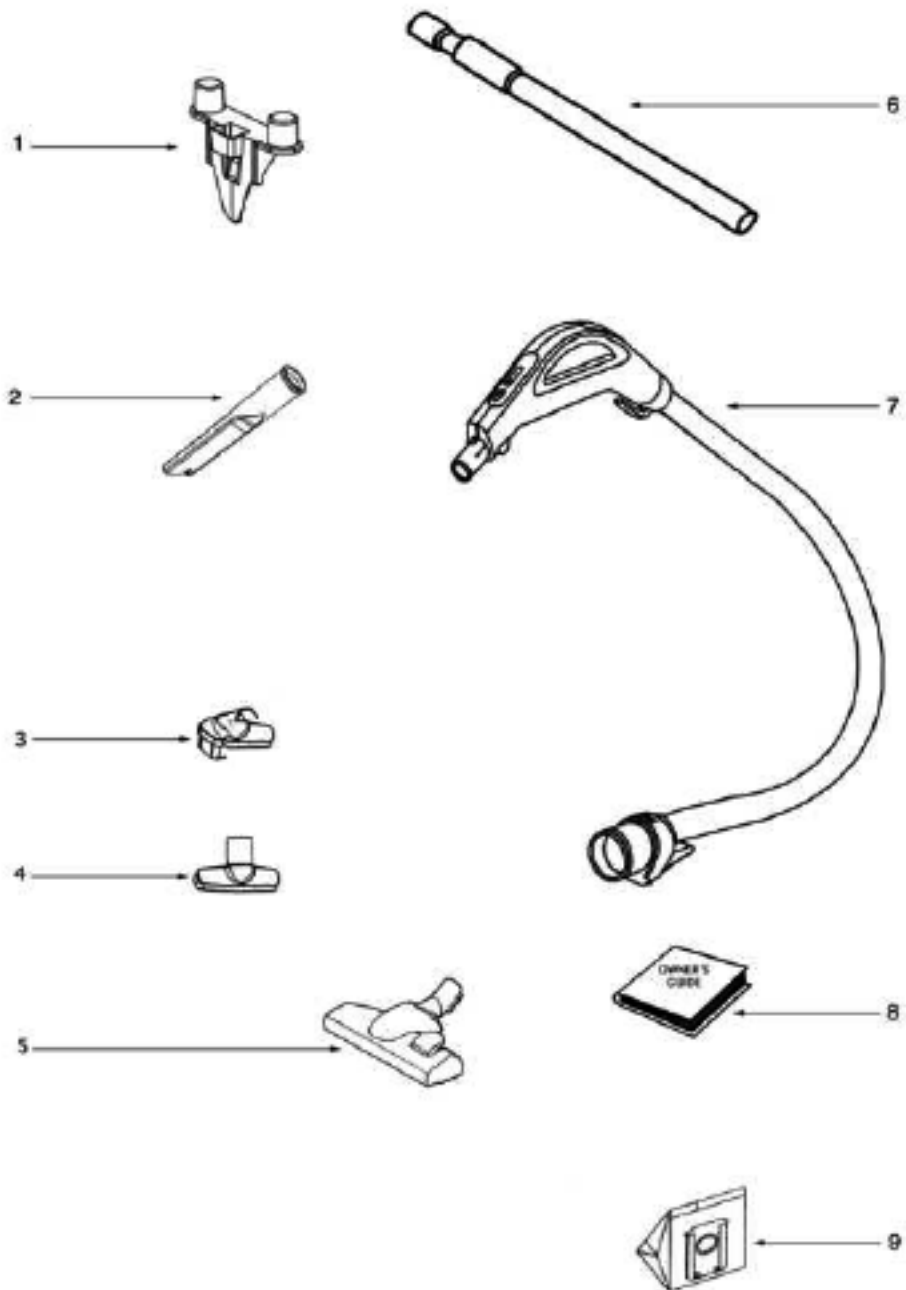

Ref #	Part	Description	Comments	Qty
1	61369-3	FILTER COVER		
2	61895	ABSORBER (FINAL FILTER)		
3	60286A	HEPA FILTER - STYLE HF1		
4	61385-1	SEALING		
5	61380-4	MIDDLE COVER - PKGD		
6	61400-4	SWITCH PEDAL - PKGD		
7	61401-4	CORD REEL PEDAL - PKGD		
8	61403	SPRING - PKGD		
9	61891-2	SLIDER		
10	61890	SEALING WASHER PACKAGE		
11	61888	SWITCH		
12	61397	RUBBER CUSHION		
13	61368-2	MOTOR ASSEMBLY - CARTONED		
14	61897	ABSORBER		
15	61387	REAR CAP		
16	61896	ABSORBER (SOUND FOAM)		
17	61388-1	MOTOR SEAL		
18	61374	CORD REEL		
19	61893	DUCT		
20	61905	REAR WHEEL		
21	61906	REAR WHEEL COVER		
22	61396	FRONT WHEEL		
23	61898	HANDLE WITH COVER		
24	61903	HANDLE GRIP		
25	61379-3	PANEL		
26	61375-4	OUTER LID - PKGD		
27	61394-1	PIPE		
29	61390-1	SPEED REGULATOR - CTND		
30	61409	SHAFT - PKGD		
31	61389-2	INNER LID		
32	61894	DUCT		
33	61386	MOTOR HOOD		
34	61392	FILTER HOLDER		
35	61283	MOTOR FILTER		
36	61393	COVER SEALING		
37	61370-1	BODY		
38	61415	FLAP SPRING - PKGD		
39	61413	CATCH		
40	61412	TUBE		
41	61410-1	LOWER SHELL WITH WHEELS		
42	61416	BUSHING		
43	61418	LOCK - PKGD		
44	61904	HANDLE WITH COVER		
	61892	CIRCUIT LINE		

Ref #	Part	Description	Comments	Qty
1	72040	TOOL CADDY		
2	27237-3	TOOL - CREVICE		
3	60290-1	DUSTING BRUSH - PACKAGED		
4	22713-9	UPHOLSTERY NOZZLE ASSEMBL		
5	61264	FLOOR TOOL		
6	61909	TELESCOPIC WAND SET		
7	61908	HOSE ASSY - CTND		
8	70891A	OWNER'S GUIDE		
9	61230A	PAPER BAG PCKG - STYLE OX		
	27237-1	TOOL - CREVICE		