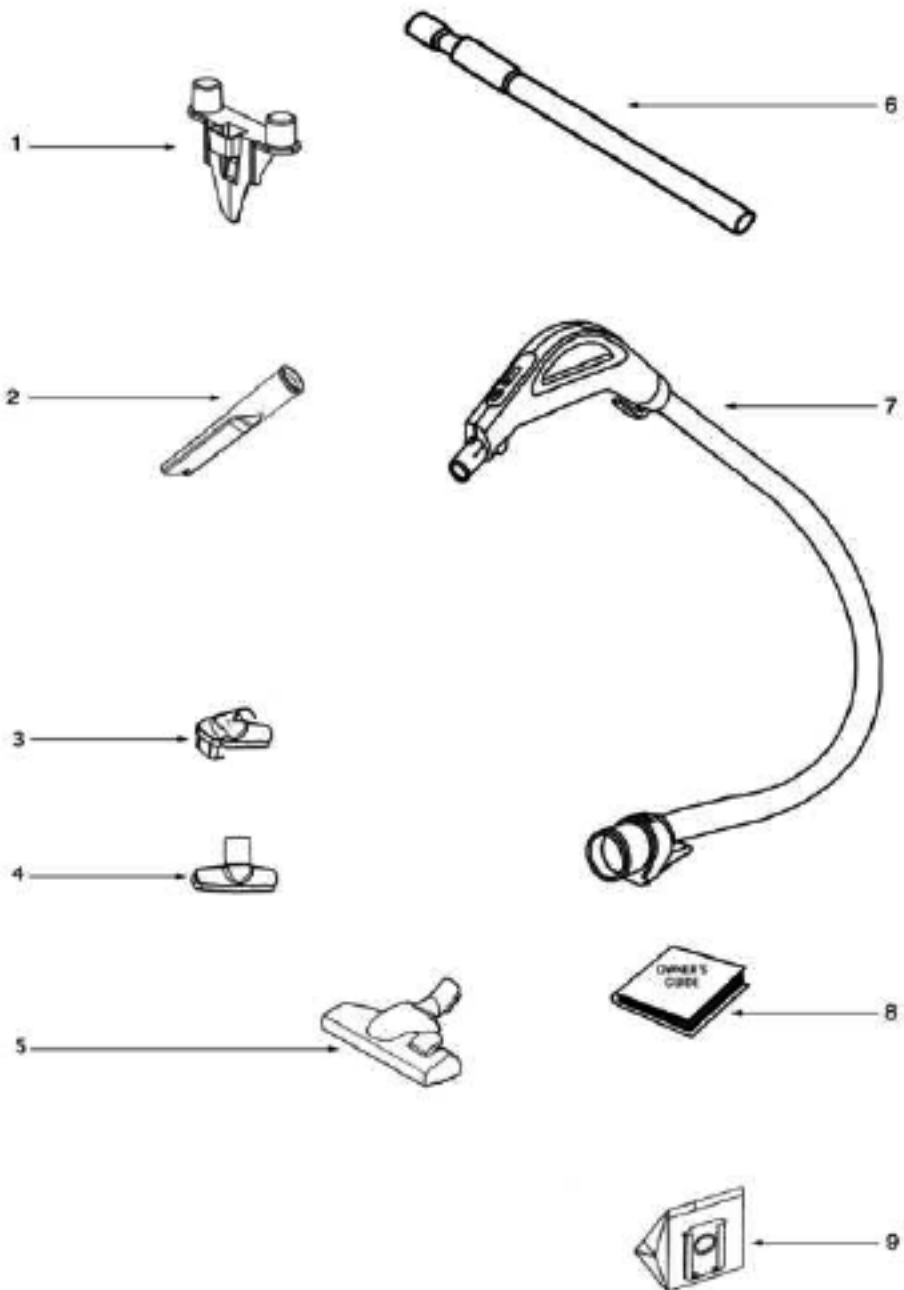

This Owner's Manual is provided and hosted by Appliance Factory Parts.

Eureka 6991A Owner's Manual

[Shop genuine replacement parts for Eureka 6991A](#)

[Find Your Eureka Vacuum Cleaner Parts - Select From 855 Models](#)

----- Manual continues below -----

Ref #	Part	Description	Comments	Qty
1	61369-3	FILTER COVER		
2	61895	ABSORBER (FINAL FILTER)		
3	60286A	HEPA FILTER - STYLE HF1		
4	61385-1	SEALING		
5	61380-4	MIDDLE COVER - PKGD		
6	61400-4	SWITCH PEDAL - PKGD		
7	61401-4	CORD REEL PEDAL - PKGD		
8	61403	SPRING - PKGD		
9	61891-2	SLIDER		
10	61890	SEALING WASHER PACKAGE		
11	61888	SWITCH		
12	61397	RUBBER CUSHION		
13	61368-2	MOTOR ASSEMBLY - CARTONED		
14	61897	ABSORBER		
15	61387	REAR CAP		
16	61896	ABSORBER (SOUND FOAM)		
17	61388-1	MOTOR SEAL		
18	61374	CORD REEL		
19	61893	DUCT		
20	61905	REAR WHEEL		
21	61906	REAR WHEEL COVER		
22	61396	FRONT WHEEL		
23	61898	HANDLE WITH COVER		
24	61903	HANDLE GRIP		
25	61379-3	PANEL		
26	61375-4	OUTER LID - PKGD		
27	61394-1	PIPE		
29	61390-1	SPEED REGULATOR - CTND		
30	61409	SHAFT - PKGD		
31	61389-2	INNER LID		
32	61894	DUCT		
33	61386	MOTOR HOOD		
34	61392	FILTER HOLDER		
35	61283	MOTOR FILTER		
36	61393	COVER SEALING		
37	61370-1	BODY		
38	61415	FLAP SPRING - PKGD		
39	61413	CATCH		
40	61412	TUBE		
41	61410-1	LOWER SHELL WITH WHEELS		
42	61416	BUSHING		
43	61418	LOCK - PKGD		
44	61904	HANDLE WITH COVER		
	61892	CIRCUIT LINE		

Ref #	Part	Description	Comments	Qty
1	72040	TOOL CADDY		
2	27237-3	TOOL - CREVICE		
3	60290-1	DUSTING BRUSH - PACKAGED		
4	22713-9	UPHOLSTERY NOZZLE ASSEMBL		
5	61264	FLOOR TOOL		
6	61909	TELESCOPIC WAND SET		
7	61908	HOSE ASSY - CTND		
8	70891A	OWNER'S GUIDE		
9	61230A	PAPER BAG PCKG - STYLE OX		
	27237-1	TOOL - CREVICE		