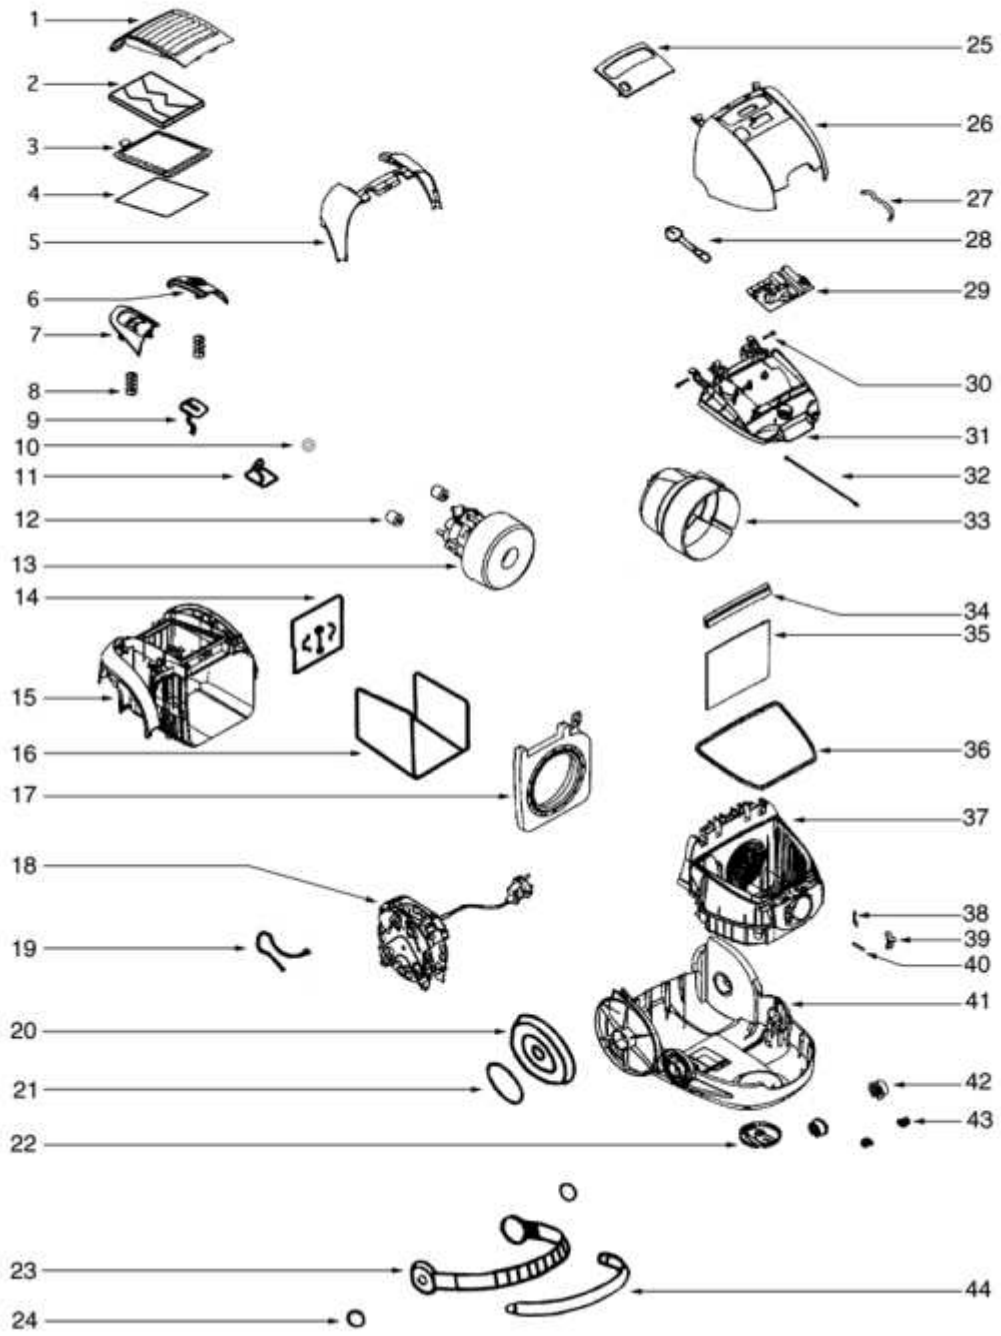

# Eureka 6992A Owner's Manual

[Shop genuine replacement parts for Eureka 6992A](#)

[Find Your Eureka Vacuum Cleaner Parts - Select From 853 Models](#)

----- Manual continues below -----

Ref #	Part	Description	Comments	Qty
1	61369-3	FILTER COVER		
2	61895	ABSORBER (FINAL FILTER)		
3	60286A	HEPA FILTER - STYLE HF1		
4	61385-1	SEALING		
5	61380-5	MIDDLE COVER - PKGD		
6	61400-5	SWITCH PEDAL - PKGD		
7	61401-5	CORD REEL PEDAL - PKGD		
8	61403	SPRING - PKGD		
9	61891-2	SLIDER		
10	61890	SEALING WASHER PACKAGE		
11	61888	SWITCH		
12	61397	RUBBER CUSHION		
13	61368-2	MOTOR ASSEMBLY - CARTONED		
14	61897	ABSORBER		
15	61387	REAR CAP		
16	61896	ABSORBER (SOUND FOAM)		
17	61388-1	MOTOR SEAL		
18	61374	CORD REEL		
19	61893	DUCT		
20	61905	REAR WHEEL		
21	61906	REAR WHEEL COVER		
22	61396	FRONT WHEEL		
23	61898	HANDLE WITH COVER		
24	61903	HANDLE GRIP		
25	61379-4	PANEL		
26	61375-5	OUTER LID - PKGD		
27	61394-1	PIPE		
29	61390-1	SPEED REGULATOR - CTND		
30	61409	SHAFT - PKGD		
31	61389-2	INNER LID		
32	61894	DUCT		
33	61386	MOTOR HOOD		
34	61392	FILTER HOLDER		
35	61263	MOTOR FILTER		
36	61393	COVER SEALING		
37	61370-1	BODY		
38	61415	FLAP SPRING - PKGD		
39	61413	CATCH		
40	61412	TUBE		
41	61410-1	LOWER SHELL WITH WHEELS		
42	61416	BUSHING		
43	61418	LOCK - PKGD		
44	61904	HANDLE WITH COVER		
	61892	CIRCUIT LINE		
	61380-4	MIDDLE COVER - PKGD		
	61400-4	SWITCH PEDAL - PKGD		
	61401-4	CORD REEL PEDAL - PKGD		
	61379--3	PANEL		
	61375-4	OUTER LID - PKGD		