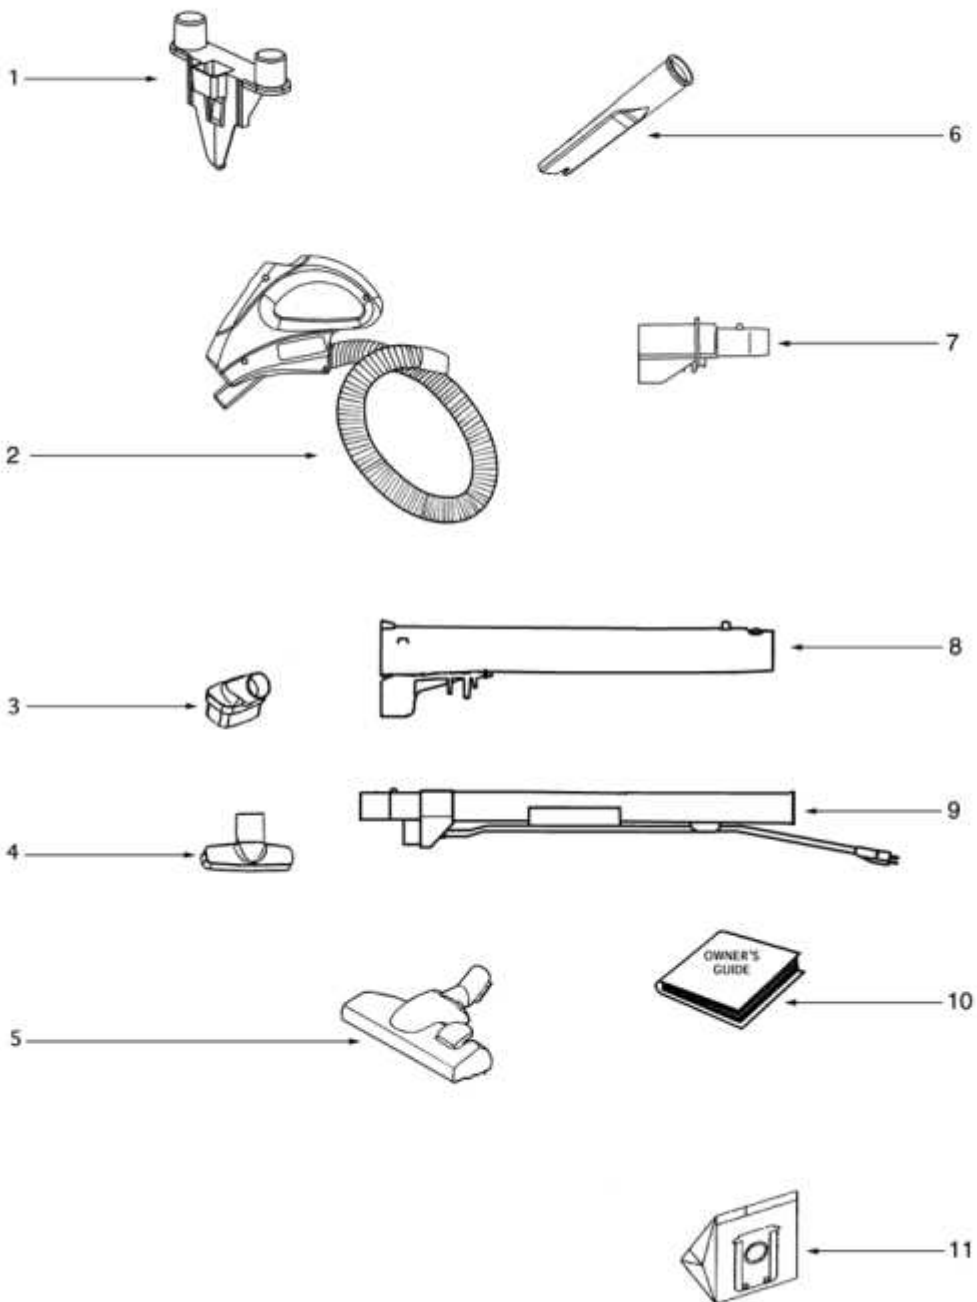

Ref #	Part	Description	Comments	Qty
1	72040	TOOL CADDY		
2	61054-2	SWIVEL HOSE ASSY - CARTON		
3	60290-1	DUSTING BRUSH - PACKAGED		
4	22713-9	UPHOLSTERY NOZZLE ASSEMBL		
5	60816	FLOOR & WALL BRUSH ASSEMB		
6	27237-3	TOOL - CREVICE		
7	39041	COUPLING ASSY - EASY CHAN		
8	37738-7	UPPER WAND ASSEMBLY		
9	39040A-2	STRAIGHT WAND ASSEMBLY		
10	70897A	OWNER'S GUIDE		
11	61230A	PAPER BAG PCKG - STYLE OX