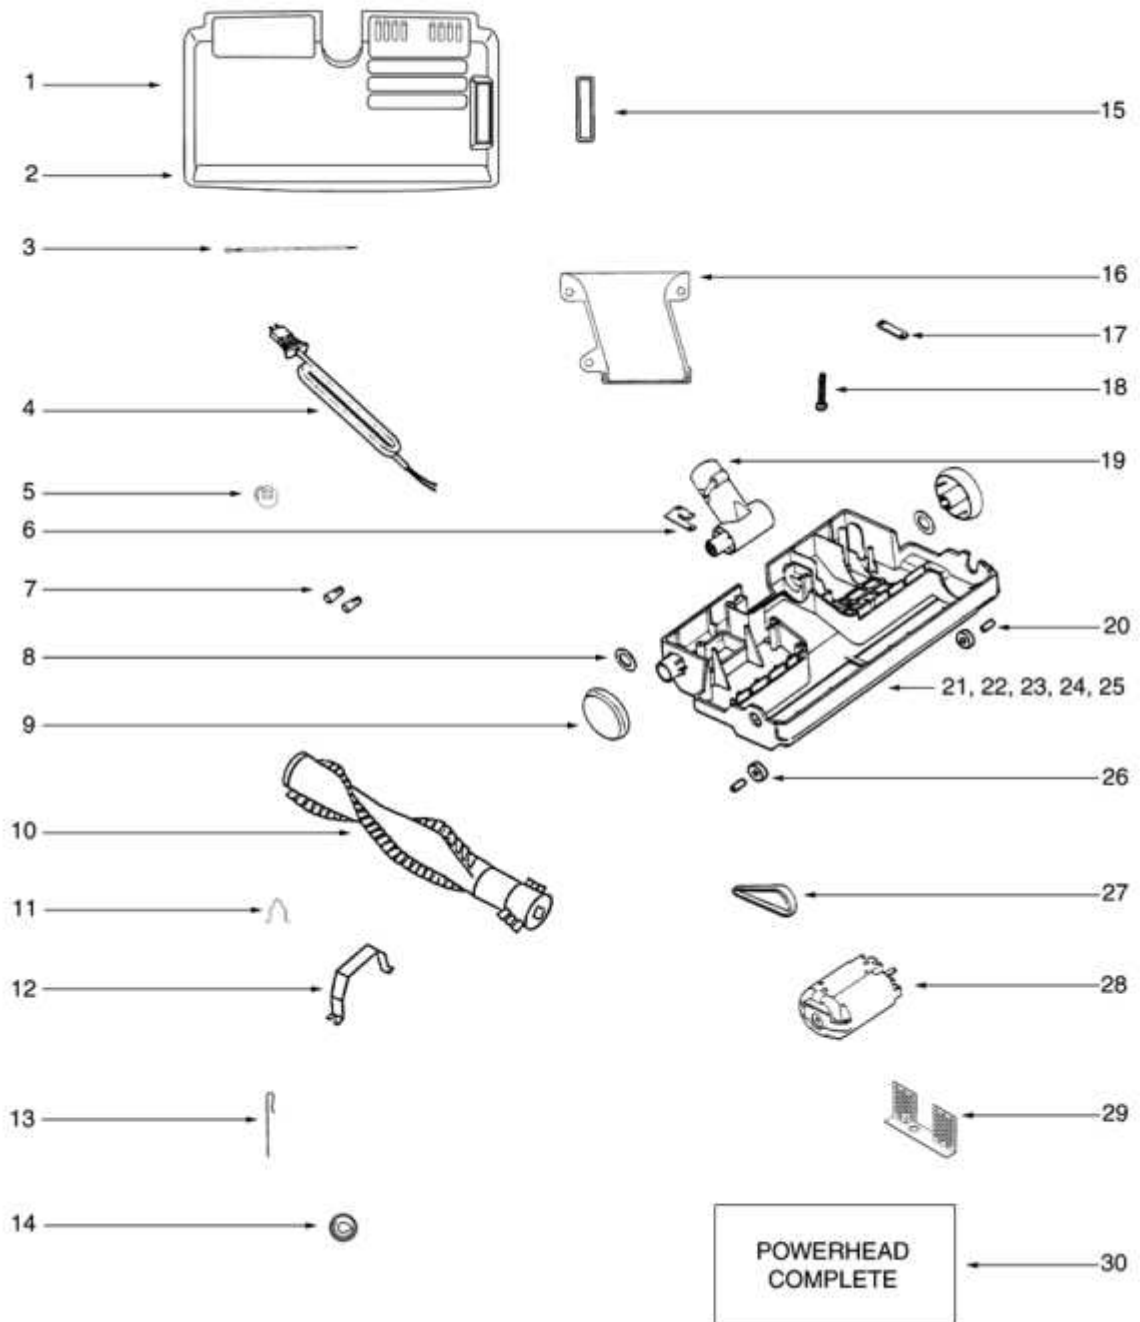

# Eureka 6992A Owner's Manual

[Shop genuine replacement parts for Eureka 6992A](#)

[Find Your Eureka Vacuum Cleaner Parts - Select From 853 Models](#)

----- Manual continues below -----

Ref #	Part	Description	Comments	Qty
1	61369-3	FILTER COVER		
2	61895	ABSORBER (FINAL FILTER)		
3	60286A	HEPA FILTER - STYLE HF1		
4	61385-1	SEALING		
5	61380-5	MIDDLE COVER - PKGD		
6	61400-5	SWITCH PEDAL - PKGD		
7	61401-5	CORD REEL PEDAL - PKGD		
8	61403	SPRING - PKGD		
9	61891-2	SLIDER		
10	61890	SEALING WASHER PACKAGE		
11	61888	SWITCH		
12	61397	RUBBER CUSHION		
13	61368-2	MOTOR ASSEMBLY - CARTONED		
14	61897	ABSORBER		
15	61387	REAR CAP		
16	61896	ABSORBER (SOUND FOAM)		
17	61388-1	MOTOR SEAL		
18	61374	CORD REEL		
19	61893	DUCT		
20	61905	REAR WHEEL		
21	61906	REAR WHEEL COVER		
22	61396	FRONT WHEEL		
23	61898	HANDLE WITH COVER		
24	61903	HANDLE GRIP		
25	61379-4	PANEL		
26	61375-5	OUTER LID - PKGD		
27	61394-1	PIPE		
29	61390-1	SPEED REGULATOR - CTND		
30	61409	SHAFT - PKGD		
31	61389-2	INNER LID		
32	61894	DUCT		
33	61386	MOTOR HOOD		
34	61392	FILTER HOLDER		
35	61263	MOTOR FILTER		
36	61393	COVER SEALING		
37	61370-1	BODY		
38	61415	FLAP SPRING - PKGD		
39	61413	CATCH		
40	61412	TUBE		
41	61410-1	LOWER SHELL WITH WHEELS		
42	61416	BUSHING		
43	61418	LOCK - PKGD		
44	61904	HANDLE WITH COVER		
	61892	CIRCUIT LINE		
	61380-4	MIDDLE COVER - PKGD		
	61400-4	SWITCH PEDAL - PKGD		
	61401-4	CORD REEL PEDAL - PKGD		
	61379--3	PANEL		
	61375-4	OUTER LID - PKGD		