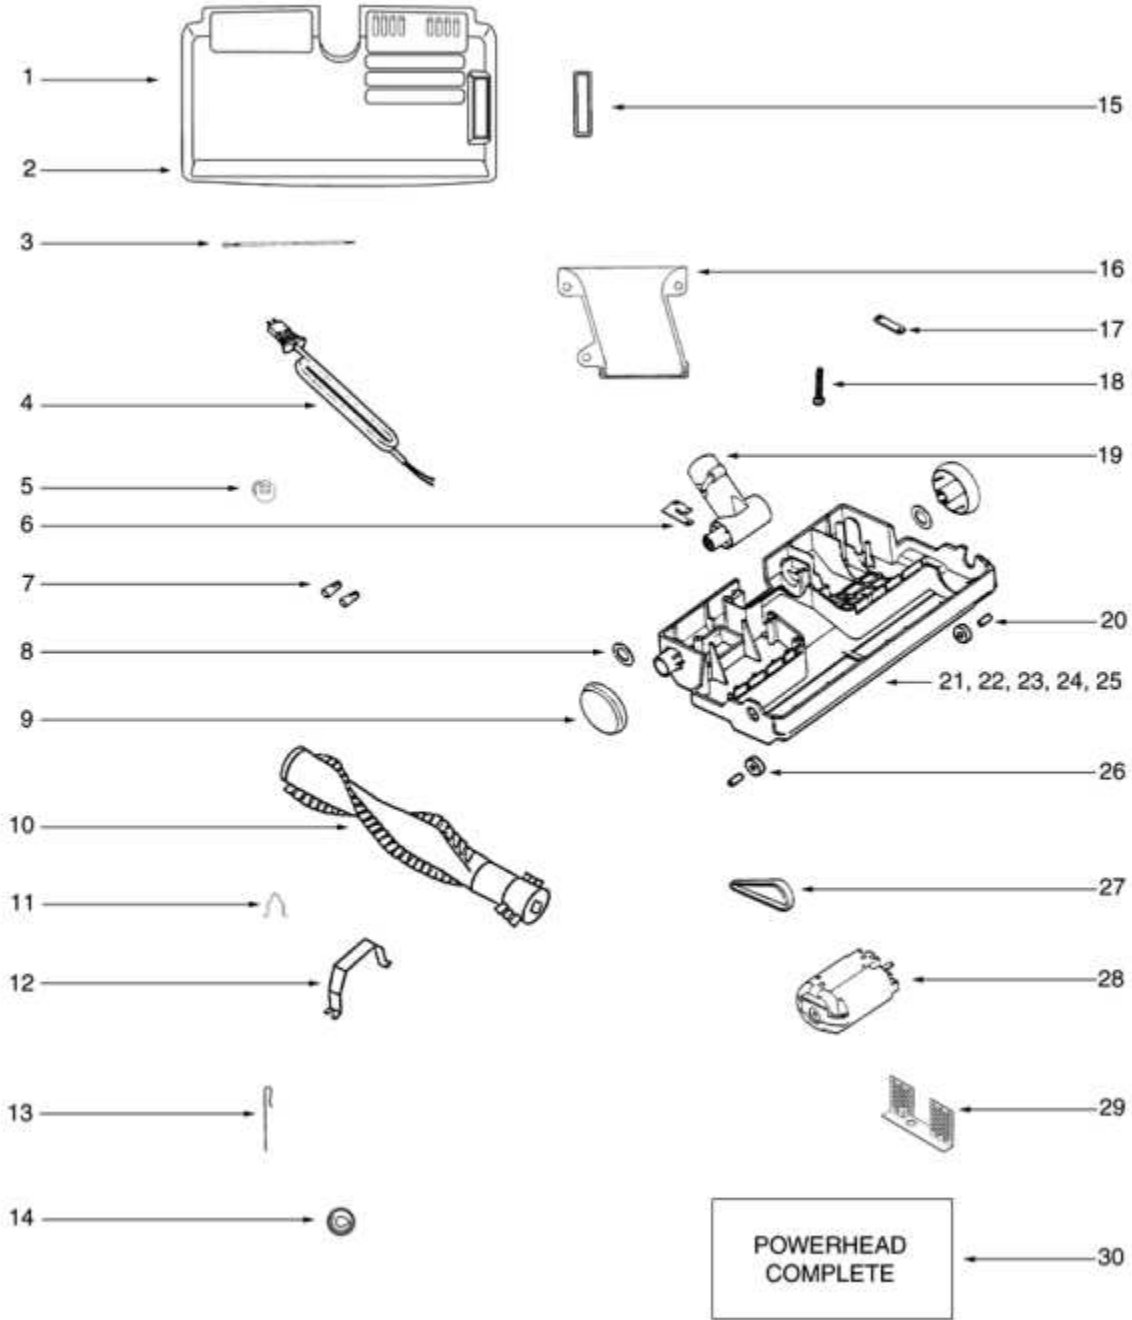

Ref #	Part	Description	Comments	Qty
1	61369-3	FILTER COVER		
2	61895	ABSORBER (FINAL FILTER)		
3	60286A	HEPA FILTER - STYLE HF1		
4	61385-1	SEALING		
5	61380-5	MIDDLE COVER - PKGD		
6	61400-5	SWITCH PEDAL - PKGD		
7	61401-5	CORD REEL PEDAL - PKGD		
8	61403	SPRING - PKGD		
9	61891-2	SLIDER		
10	61890	SEALING WASHER PACKAGE		
11	61888	SWITCH		
12	61397	RUBBER CUSHION		
13	61368-2	MOTOR ASSEMBLY - CARTONED		
14	61897	ABSORBER		
15	61387	REAR CAP		
16	61896	ABSORBER (SOUND FOAM)		
17	61388-1	MOTOR SEAL		
18	61374	CORD REEL		
19	61893	DUCT		
20	61905	REAR WHEEL		
21	61906	REAR WHEEL COVER		
22	61396	FRONT WHEEL		
23	61898	HANDLE WITH COVER		
24	61903	HANDLE GRIP		
25	61379-4	PANEL		
26	61375-5	OUTER LID - PKGD		
27	61394-1	PIPE		
29	61390-1	SPEED REGULATOR - CTND		
30	61409	SHAFT - PKGD		
31	61389-2	INNER LID		
32	61894	DUCT		
33	61386	MOTOR HOOD		
34	61392	FILTER HOLDER		
35	61263	MOTOR FILTER		
36	61393	COVER SEALING		
37	61370-1	BODY		
38	61415	FLAP SPRING - PKGD		
39	61413	CATCH		
40	61412	TUBE		
41	61410-1	LOWER SHELL WITH WHEELS		
42	61416	BUSHING		
43	61418	LOCK - PKGD		
44	61904	HANDLE WITH COVER		
	61892	CIRCUIT LINE		
	61380-4	MIDDLE COVER - PKGD		
	61400-4	SWITCH PEDAL - PKGD		
	61401-4	CORD REEL PEDAL - PKGD		
	61379-3	PANEL		
	61375-4	OUTER LID - PKGD		