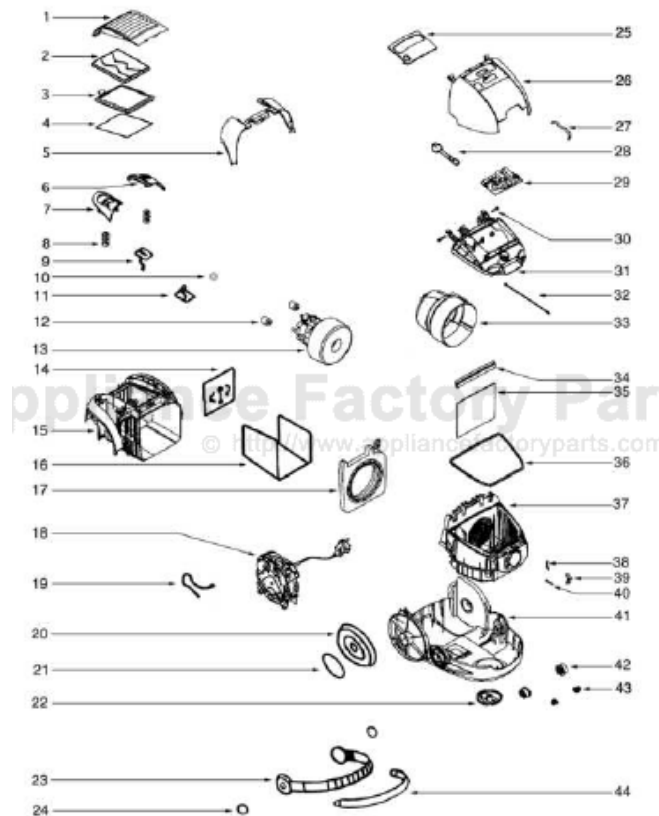

# Eureka 6992A Owner's Manual

[Shop genuine replacement parts for Eureka 6992A](#)

[Find Your Eureka Vacuum Cleaner Parts - Select From 853 Models](#)

----- Manual continues below -----

Ref #	Part	Description	Comments	Qty
1	61369-3	FILTER COVER		
2	61895	ABSORBER (FINAL FILTER)		
3	60286A	HEPA FILTER - STYLE HF1		
4	61385-1	SEALING		
5	61380-5	MIDDLE COVER - PKGD		
6	61400-5	SWITCH PEDAL - PKGD		
7	61401-5	CORD REEL PEDAL - PKGD		
8	61403	SPRING - PKGD		
9	61891-2	SLIDER		
10	61890	SEALING WASHER PACKAGE		
11	61888	SWITCH		
12	61397	RUBBER CUSHION		
13	61368-2	MOTOR ASSEMBLY - CARTONED		
14	61897	ABSORBER		
15	61387	REAR CAP		
16	61896	ABSORBER (SOUND FOAM)		
17	61388-1	MOTOR SEAL		
18	61374	CORD REEL		
19	61893	DUCT		
20	61905	REAR WHEEL		
21	61906	REAR WHEEL COVER		
22	61396	FRONT WHEEL		
23	61898	HANDLE WITH COVER		
24	61903	HANDLE GRIP		
25	61379-4	PANEL		
26	61375-5	OUTER LID - PKGD		
27	61394-1	PIPE		
29	61390-1	SPEED REGULATOR - CTND		
30	61409	SHAFT - PKGD		
31	61389-2	INNER LID		
32	61894	DUCT		
33	61386	MOTOR HOOD		
34	61392	FILTER HOLDER		
35	61263	MOTOR FILTER		
36	61393	COVER SEALING		
37	61370-1	BODY		
38	61415	FLAP SPRING - PKGD		
39	61413	CATCH		
40	61412	TUBE		
41	61410-1	LOWER SHELL WITH WHEELS		
42	61416	BUSHING		
43	61418	LOCK - PKGD		
44	61904	HANDLE WITH COVER		
	61892	CIRCUIT LINE		
	61380-4	MIDDLE COVER - PKGD		
	61400-4	SWITCH PEDAL - PKGD		
	61401-4	CORD REEL PEDAL - PKGD		
	61379--3	PANEL		
	61375-4	OUTER LID - PKGD		