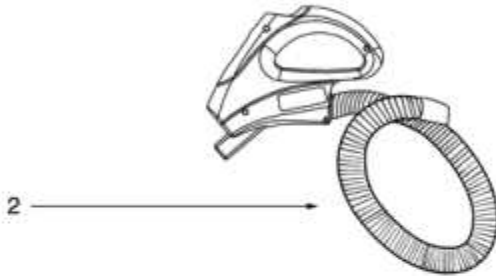

Ref #	Part	Description	Comments	Qty
1	72040	TOOL CADDY		
2	61054-2	SWIVEL HOSE ASSY - CARTON		
3	60290-1	DUSTING BRUSH - PACKAGED		
4	22713-9	UPHOLSTERY NOZZLE ASSEMBL		
5	60816	FLOOR & WALL BRUSH ASSEMB		
6	27237-3	TOOL - CREVICE		
7	39041	COUPLING ASSY - EASY CHAN		
8	37738-7	UPPER WAND ASSEMBLY		
9	39040A-2	STRAIGHT WAND ASSEMBLY		
10	70897A	OWNER'S GUIDE		
11	61230A	PAPER BAG PCKG - STYLE OX