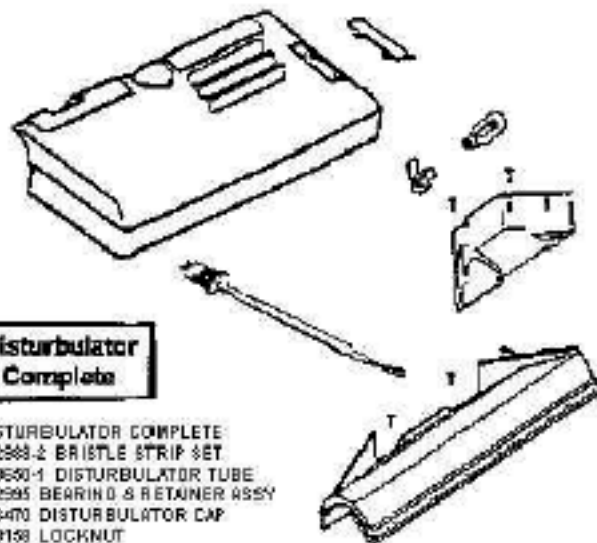

**Disturbulator
Complete**

- 53411-1 DISTURBULATOR COMPLETE
  52988-2 BRISTLE STRIP SET
  13650-1 DISTURBULATOR TUBE
  52995 BEARING & RETAINER ASSY
  26470 DISTURBULATOR CAP
  53158 LOCKNUT
  53167 SHAFT WASHER
  37441 DISTURBULATOR CAP
  52995 PULLEY & BEARING ASSY
  52995 SHAFT

(NOT ILLUSTRATED)

55969 FELT GASKET

55971 FELT GASKET

55970 FOAM B FOET

- 19908-2 HANDLE SOCKET
  55974 LATCH INSERT (NOT ILLUSTRATED)

- 53006-1 POWER HEAD BASE ASSY
  52970 FELT GASKET
  55968 FELT GASKET
  52971 FELT GASKET
  38063 BELT GUARD

1. DISTURBULATOR REPAIR KIT
   52995 BEARING & RETAINER ASSY
   52995 PULLEY & BEARING ASSY
   52995 SHAFT