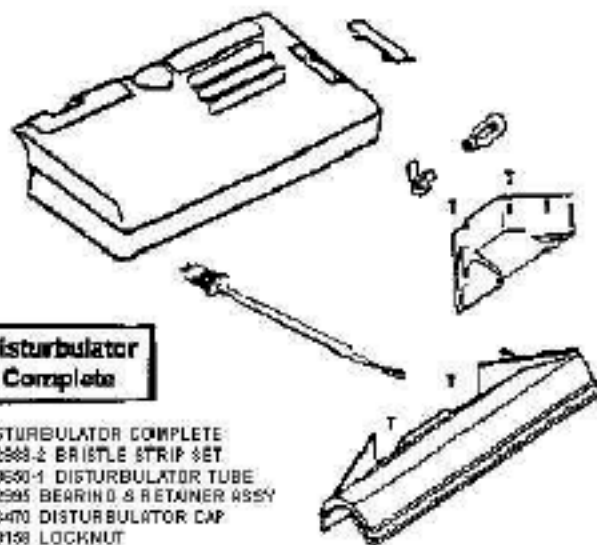

Ref #	Part	Description	Comments	Qty
1	54886-2	LID - BAG COVER		
2	54887	REAR COVER (DARK GREY)		
3	54888-2	CORD REWIND BUTTON		
4	54889-1	SWITCH BUTTON		
5	54890	BAG SUPPORT (ORANGE)		
6	54891	FRONT WHEEL ASSY (DARK GR		
7	54892	BAG SUPPORT SPRING		
8	54893	BAG INDICATOR		
9	54894	SHAFT		
10	54895	REAR WHEEL		
11	54898	SPEED REGULATOR		
12	54914	HOSE 185MM		
13	54939	HOSE 170MM		
14	54944-2	DISPLAY		
15	54973	SPRING		
16	54985	CORD SET		
17	54989	OVERHEATING CUT-OUT		
18	60284	PAPER BAG - STYLE EX		
19	60286	HEPA FILTER - STYLE HF1		
20	60476	FILTER FLAP (DARK GREY)		
21	60541	MOTOR FILTER		
22	60578	SEAL - EXHAUST FILTER		
23	60605	COVER SEALING GASKET .750		
24	60606-1	POWER OUTLET		
25	60607	TOOL COVER FLAP (BLACK)		
26	60608	FLAP SEAL		
27	60632	FLAP PLATE		
28	60633	RUBBER MOTOR HOLDER		
29	60634	SUPPORT SEAL RING		
30	60635	INSULATING WASHER		
31	60636	REAR CATCH LEVER		
32	60637	SPRING CATCH LEVER		
33	60638-1	SLEEVE		
34	60646	CORD REEL W/O CORD		
35	60647	SEALING RING		
36	60648	CORD GUIDE		
37	60650	MOTOR REPLACEMENT KIT		
38	60651	CATCH LEVER (D&T)		
39	60652	HANDLE		
40	60653	CUSHION		
	60606	POWER OUTLET		

**Disturbulator
Complete**

- 53411-1 DISTURBULATOR COMPLETE
 52988-2 BRISTLE STRIP SET
 13650-1 DISTURBULATOR TUBE
 52995 BEARING & RETAINER ASSY
 26470 DISTURBULATOR CAP
 53158 LOCKNUT
 53167 SHAFT WASHER
 37441 DISTURBULATOR CAP
 52995 PULLEY & BEARING ASSY
 52995 SHAFT