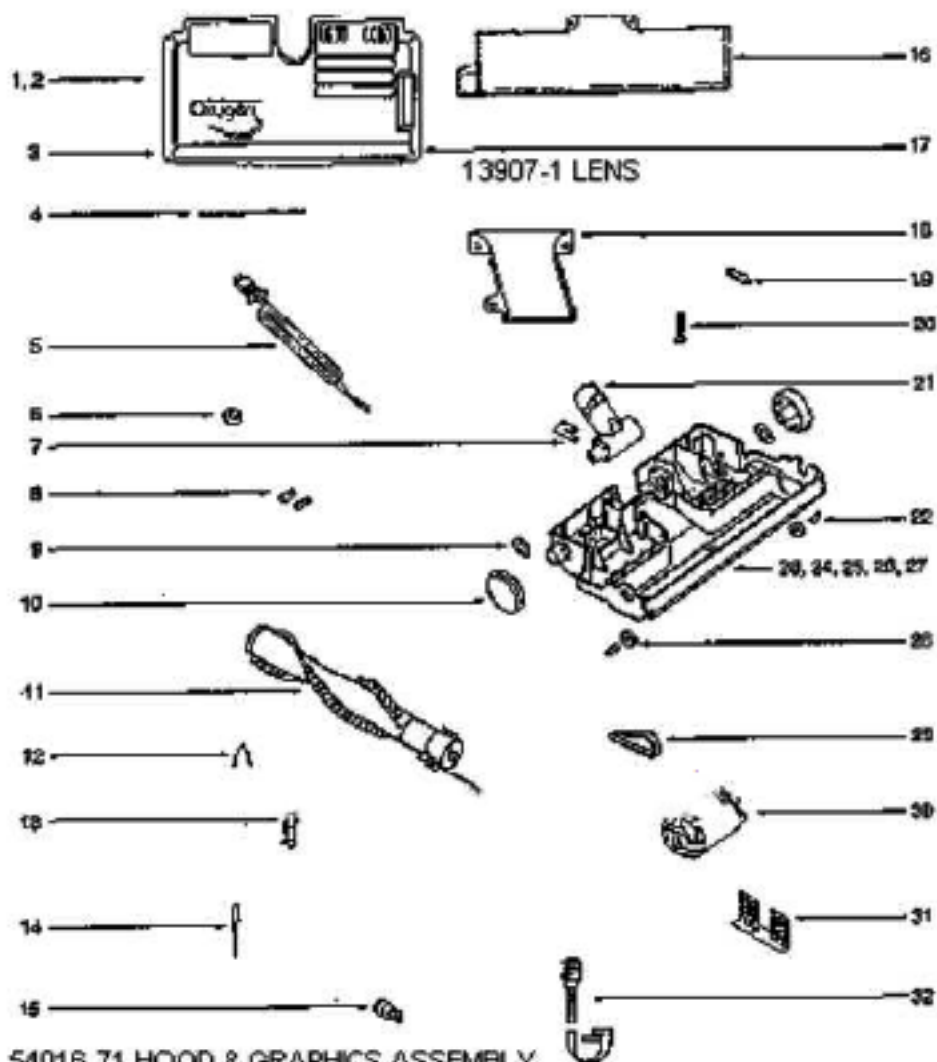

Ref #	Part	Description	Comments	Qty
1	60285A	HEPA FILTER PACKAGE		
2	61262	FINAL FILTER		
3	61263	MOTOR FILTER		
4	61369-1	MOTOR ASSEMBLY - CARTONED		
5	61369-1	FILTER COVER		
6	61370-1	BODY		
7	61373	HANDLE		
8	61374	CORD REEL		
9	61375-2	OUTER LID - PKGD		
10	61379-2	PANEL		
11	61390-2	MIDDLE COVER - PKGD		
12	61395	SEALING		
13	61396	MOTOR HOOD		
14	61397-1	REAR CAP		
15	61398	MOTOR SEAL		
16	61399-1	INNER LID		
17	61390-2	SPEED REGULATOR - CTND		
18	61392	FILTER HOLDER		
19	61393	COVER SEALING		
20	61394	PIPE		
21	61395	REAR WHEEL		
22	61396	FRONT WHEEL		
23	61397	RUBBER CUSHION		
24	61400-2	SWITCH PEDAL - PKGD		
25	61401-2	CORD REEL PEDAL - PKGD		
26	61403	SPRING - PKGD		
27	61404	VALVE COVER		
28	61405	PISTON		
29	61407	SPRING - PKGD		
30	61409	SHAFT - PKGD		
31	61410-1	LOWER SHELL WITH WHEELS		
32	61411	HOLDER		
33	61412	TUBE		
34	61413	CATCH		
35	61415	FLAP SPRING - PKGD		
36	61416	BUSHING		
37	61419	LOCK - PKGD		
38	61470	HOSE (TUBE)		

Ref#	Part	Description	Comments	Qty
1	13907-1	LENS		
2	26469-1	WINDOW - BELT		
3	36995	BELT - DRIVE		
4	37433-3	GUARD - FURNITURE		
5	37753-3	CORD & PLUG ASSEMBLY		
6	37785-8	WHEEL ASSEMBLY		
7	38063	GUARD - BELT		
8	38156	STRAP - MOTOR		
9	38177	SHIELD - MOTOR		
10	38259	HEADLAMP SOCKET ASSEMBLY		
11	40009A	LAMP - HEADLIGHT		
12	53190-1	BUSHING - STRAIN RELIEF-P		
13	53238-8	SCREW PACKAGE		
14	53411-1	DISTURBULATOR ASSY - CRTN		
15	54016-71	POWERHEAD HOOD ASSY - PAC		
16	54340-1	KIT - POWER HEAD BASE ASS		
17	54343-1	MOTOR ASSEMBLY - PACKAGED		
18	55968	GASKET - FELT		
19	55970	GASKET - FELT		
20	55971	GASKET - FELT		
21	55974	INSERT - LATCH		
22	55979	SPRING STRAP		
23	55980-1	STRAP		
24	56180	FELT WASHER		
25	56232-1	DISTURBULATOR COVER ASSEM		
26	56489	AXLE		
27	56824	WHEEL & SLEEVE ASSEMBLY		
28	56830-3	HANDLE SOCKET ASSEMBLY		
29	57421-1	WIRE & TERMINAL ASSEMBLY		
30	57710-1	AIR DUCT COVER ASSEMBLY		
31	60192-1	WIRE SPLICE 5		