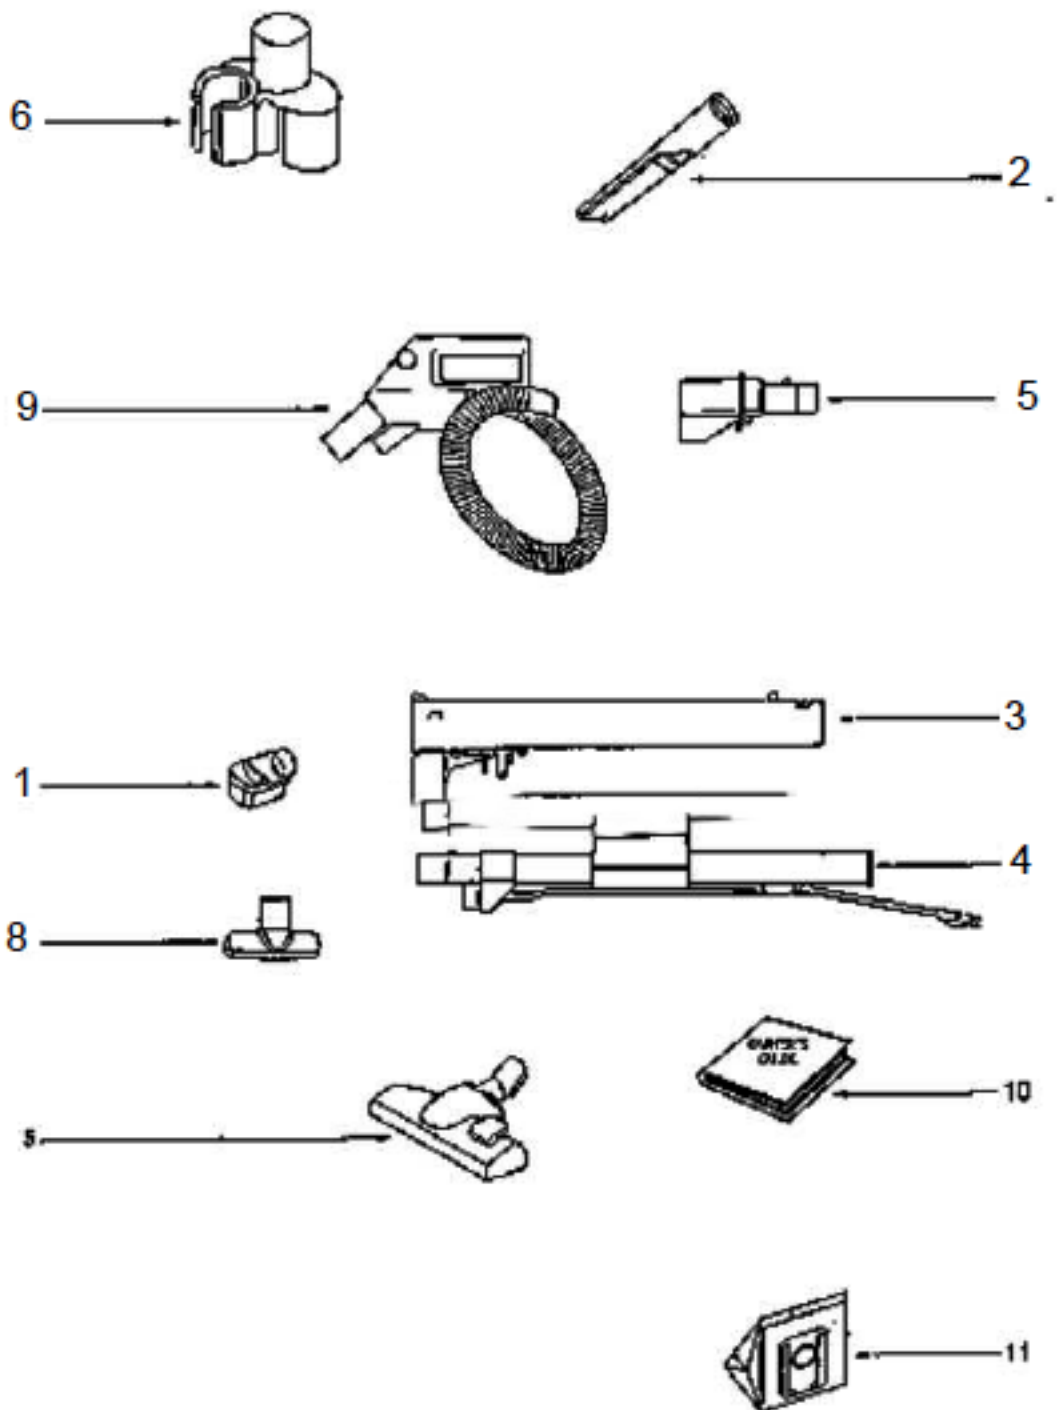

Ref #	Part	Description	Comments	Qty
1	60285A	HEPA FILTER PACKAGE		
2	61262	FINAL FILTER		
3	61263	MOTOR FILTER		
4	61369-1	MOTOR ASSEMBLY - CARTONED		
5	61369-1	FILTER COVER		
6	61370-1	BODY		
7	61373	HANDLE		
8	61374	CORD REEL		
9	61375-2	OUTER LID - PKGD		
10	61379-2	PANEL		
11	61390-2	MIDDLE COVER - PKGD		
12	61395	SEALING		
13	61396	MOTOR HOOD		
14	61397-1	REAR CAP		
15	61398	MOTOR SEAL		
16	61399-1	INNER LID		
17	61390-2	SPEED REGULATOR - CTND		
18	61392	FILTER HOLDER		
19	61393	COVER SEALING		
20	61394	PIPE		
21	61395	REAR WHEEL		
22	61396	FRONT WHEEL		
23	61397	RUBBER CUSHION		
24	61400-2	SWITCH PEDAL - PKGD		
25	61401-2	CORD REEL PEDAL - PKGD		
26	61403	SPRING - PKGD		
27	61404	VALVE COVER		
28	61405	PISTON		
29	61407	SPRING - PKGD		
30	61409	SHAFT - PKGD		
31	61410-1	LOWER SHELL WITH WHEELS		
32	61411	HOLDER		
33	61412	TUBE		
34	61413	CATCH		
35	61415	FLAP SPRING - PKGD		
36	61416	BUSHING		
37	61419	LOCK - PKGD		
38	61470	HOSE (TUBE)		

Ref#	Part	Description	Comments	Qty
1	13907-1	LENS		
2	26469-1	WINDOW - BELT		
3	36995	BELT - DRIVE		
4	37433-3	GUARD - FURNITURE		
5	37753-3	CORD & PLUG ASSEMBLY		
6	37785-8	WHEEL ASSEMBLY		
7	38063	GUARD - BELT		
8	38156	STRAP - MOTOR		
9	38177	SHIELD - MOTOR		
10	38259	HEADLAMP SOCKET ASSEMBLY		
11	40009A	LAMP - HEADLIGHT		
12	53190-1	BUSHING - STRAIN RELIEF-P		
13	53238-8	SCREW PACKAGE		
14	53411-1	DISTURBULATOR ASSY - CRTN		
15	54016-71	POWERHEAD HOOD ASSY - PAC		
16	54340-1	KIT - POWER HEAD BASE ASS		
17	54343-1	MOTOR ASSEMBLY - PACKAGED		
18	55968	GASKET - FELT		
19	55970	GASKET - FELT		
20	55971	GASKET - FELT		
21	55974	INSERT - LATCH		
22	55979	SPRING STRAP		
23	55980-1	STRAP		
24	56180	FELT WASHER		
25	56232-1	DISTURBULATOR COVER ASSEM		
26	56489	AXLE		
27	56824	WHEEL & SLEEVE ASSEMBLY		
28	56830-3	HANDLE SOCKET ASSEMBLY		
29	57421-1	WIRE & TERMINAL ASSEMBLY		
30	57710-1	AIR DUCT COVER ASSEMBLY		
31	60192-1	WIRE SPLICE 5		