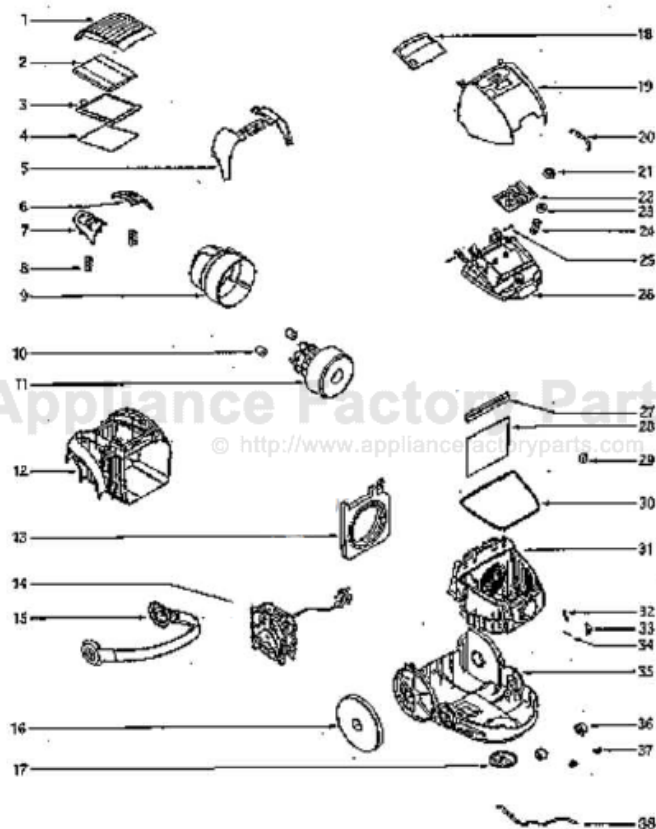

[Find Your Eureka Vacuum Cleaner Parts - Select From 855 Models](#)

----- Manual continues below part list -----