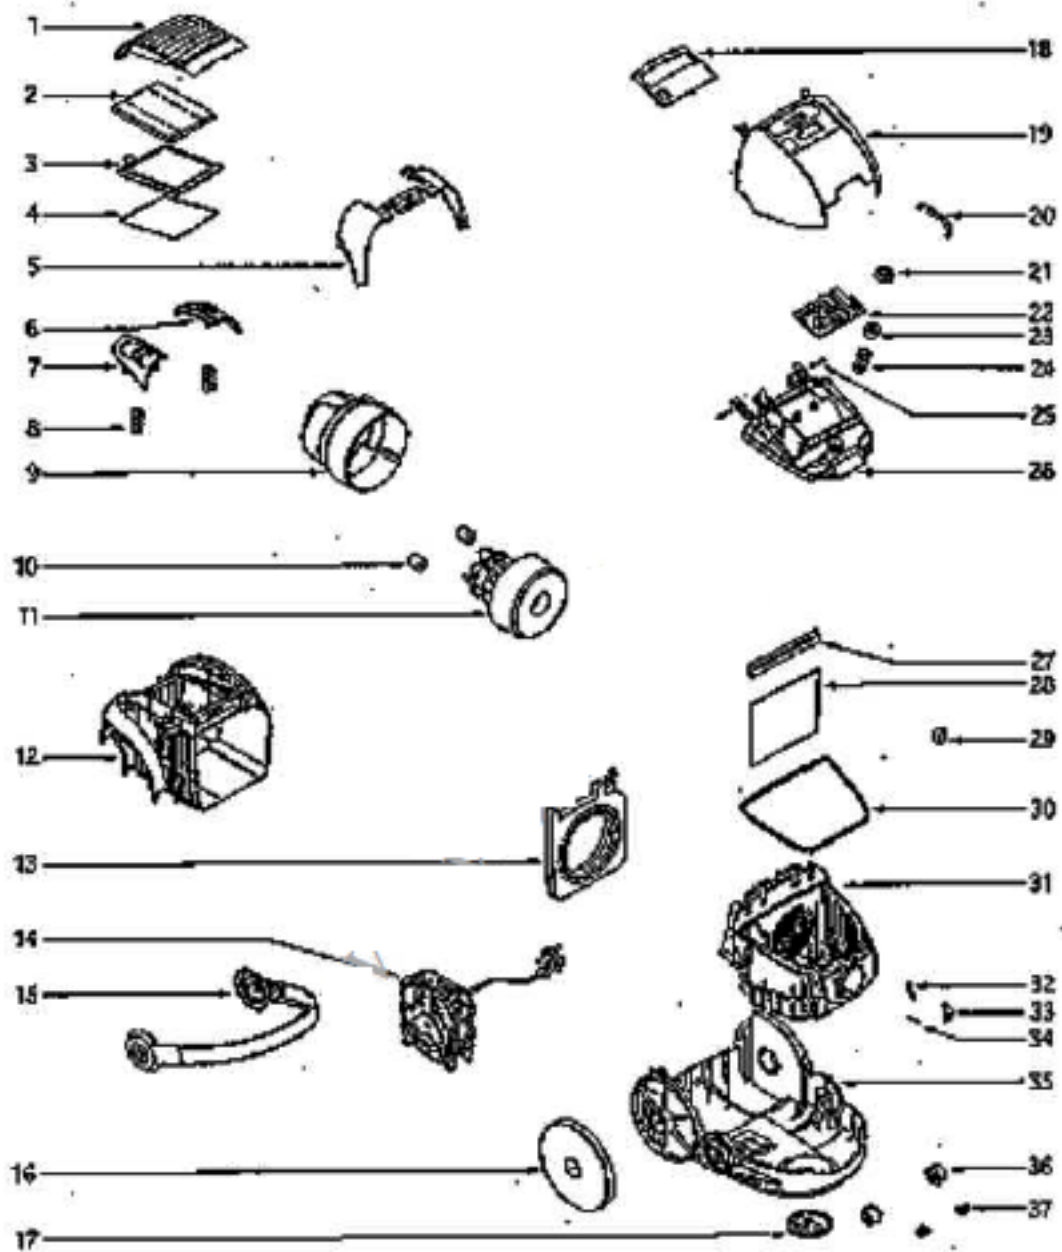

Ref #	Part	Description	Comments	Qty
1	61053	HEPA FILTER - WASHABLE		
2	61262	FINAL FILTER		
3	61263	MOTOR FILTER		
4	61368-1	MOTOR ASSEMBLY - CARTONED		
5	61369-2	FILTER COVER		
6	61370-1	BODY		
7	61373	HANDLE		
8	61374	CORD REEL		
9	61375-3	OUTER LID - PKGD		
10	61379-2	PANEL		
11	61380-3	MIDDLE COVER - PKGD		
12	61385	SEALING		
13	61386	MOTOR HOOD		
14	61387-1	REAR CAP		
15	61388	MOTOR SEAL		
16	61389-1	INNER LID		
17	61390-2	SPEED REGULATOR - CTND		
18	61392	FILTER HOLDER		
19	61393	COVER SEALING		
20	61394	PIPE		
21	61395	REAR WHEEL		
22	61396	FRONT WHEEL		
23	61397	RUBBER CUSHION		
24	61400-3	SWITCH PEDAL - PKGD		
25	61401-3	CORD REEL PEDAL - PKGD		
26	61403	SPRING - PKGD		
27	61404	VALVE COVER		
28	61405	PISTON		
29	61407	SPRING - PKGD		
30	61409	SHAFT - PKGD		
31	61410-1	LOWER SHELL WITH WHEELS		
32	61411	HOLDER		
33	61412	TUBE		
34	61413	CATCH		
35	61415	FLAP SPRING - PKGD		
36	61416	BUSHING		
37	61418	LOCK - PKGD		
38	61470	HOSE (TUBE)