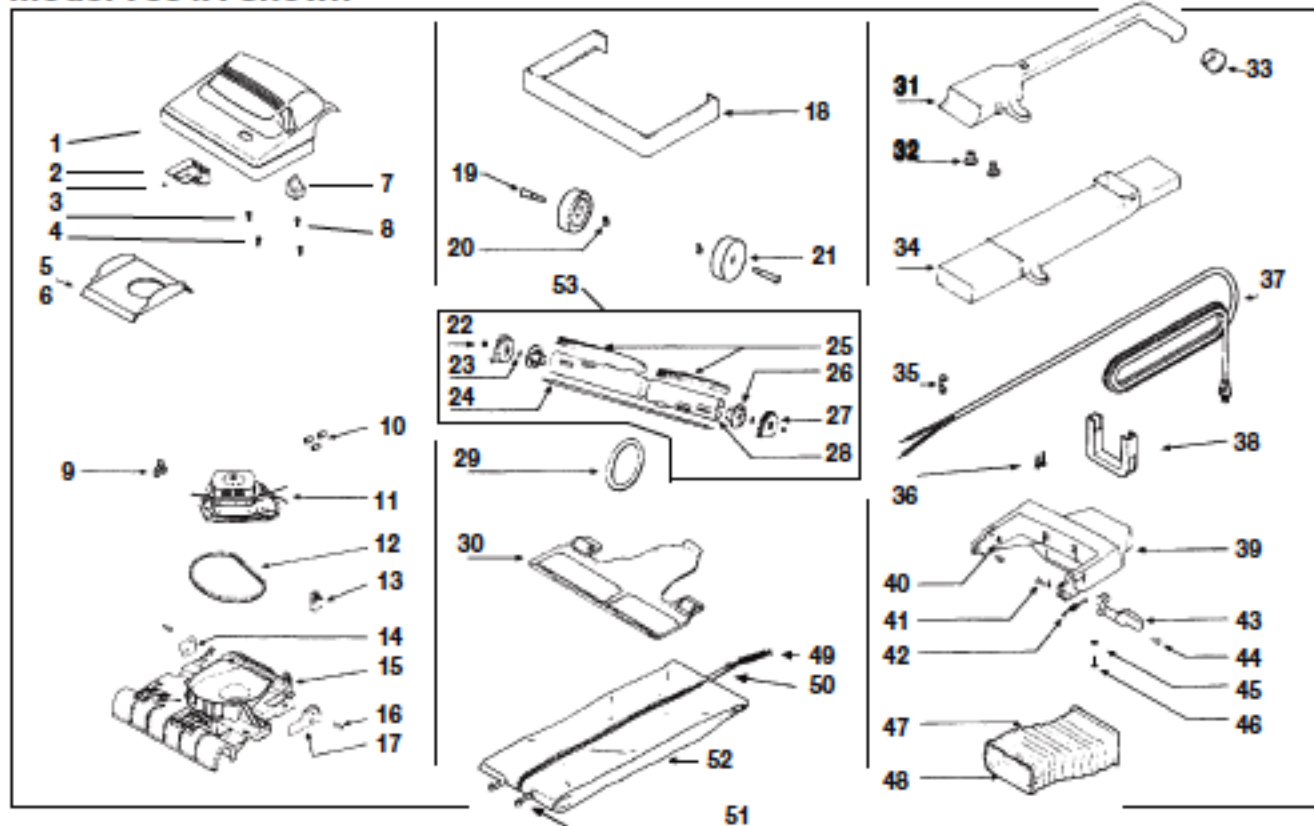

EUREKA

Original & Replacement

ULTRA

Model 7534A Shown

KEY	PART NO.	DESCRIPTION
1	E-14577-3	Hood & Graphics Ass'y
2	E-13923-3	Bleeder Slide
3	E-55753	Push Nut
4	E-53238-13	Screw
5	E-37678	Air Separator
6	E-49052-8	Foam Tape (Not Illustrated)
7	NLA	Switch Button
8	E-53238-17	Screw
9	E-26307	Wire Clip
10	E-53214-1	Wire Nut
10	SS-3270	Wire Nut
11	E-13356-4	Motor Ass'y 6.5 Ass'y
11	E-13356-6	Motor Ass'y 5.0 Amp
12	E-30517	Motor Seal Gasket
12	ER-7600	Motor Seal Gasket
13	E-13738-6	Push Switch Ass'y
14	E-37228	Retainer Bracket
15	NLA	Base Ass'y
16	E-53205	Yoke Pin
17	E-26269	Foot Pedal Bracket
18	E-38170-1	Furniture Guard
19	E-37226	Axle
20	E-55684	Pronglock Retainer
21	E-26270-4	Rear Wheel
22	E-53158	Locknut
23	E-53167	Shaft Washer
24	E-56028	Disturbulator Shaft
25	E-52362-2	Bristle Strip Ass'y
26	E-56028	Retainer, Bearing & Shaft Ass'y
27	E-53085	Disturbulator Cap Ass'y
28	E-13236-1	Disturbulator Tube
29	E-30563	Belt

KEY	PART NO.	DESCRIPTION
29	E-52100	Belt 2 Pk
29	ER-1000	Belt (ESSCO)
29	ER-1010	Belt
30	NLA	Bottom Plate Ass'y
31	E-56455-1	Upper Handle W/Switch Hole
31	E-37265-7	Upper Handle W/O Switch Hole
32	E-53080-3	Snap Pin
33	E-36873-5	Cap
34	E-01465B-2	Lower Handle
35	E-53190-1	Strain Relief
35	SS-3265	Strain Relief
36	E-53238-14	Screw
37	E-34732-26	Supply Cord Ass'y
37	FA-3030	Supply Cord 30 Ft
37	FA-3020	Supply Cord 20 Ft.
38	NLA	Carry Handle
39	E-01456A-2	Yoke
40	E-53206	Push On Nut
41	E-53204	Yoke Bushing
42	E-53203	Foot Pedal Spring
43	E-26268-2	Foot Pedal
44	E-53202	Foot Pedal Pin
45	E-53212	Washer
46	E-53238-11	Screw
47	NLA	Bellows
48	E-26266-2	Clamp
49	E-53086	Spring
50	E-37318B-2	Bag Strap
51	E-26272	Insert
52	NLA	Bag Ass'y
53	NLA	Brushroll Ass'y VGII