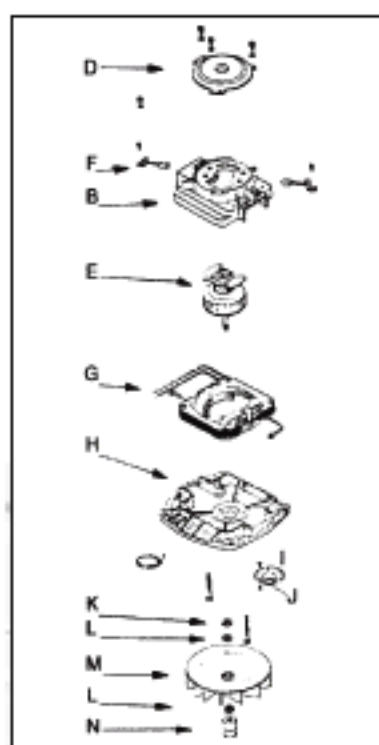

2000 Series Sanitaires | **5000 Series Self-Propelled**
6.5/7 Amp
Ball/Ball
1-Speed

6.5/7 Amp Ball/Ball 1-Speed	6.7 Amp Ball/Ball 1-Speed	6.7 Amp Ball/Ball 2-Speed
E-53366-8	E-53390-7	NLA
E-54159	E-54159	E-54159
E-53088-1 FA-6200	E-53088-1 FA-6200	E-53088-1 FA-6200
E-20217E	E-20217E	E-20217E
E-53353-3	E-54425-1	NLA
E-30478 ER-6310	E-30478 ER-6310	E-30478 ER-6310
E-53441-2	NLA	NLA
E-54169-1	NLA	NLA
E-54412 ER-6210	E-54412 ER-6210	E-54412 ER-6210
E-53088-1 FA-6200	E-53088-1 FA-6200	E-53088-1 FA-6200
E-53188-1	E-53188-1	E-53188-1
E-49017	E-49017	E-49017
E-12988 ER-2805	E-12988 ER-2805	E-12988 ER-2805
E-37012	E-53185	E-53185
E-30474A	E-30474A	E-30474A
E-53138	E-53138	E-53138
E-53192-2	E-53192-2	E-53192-2