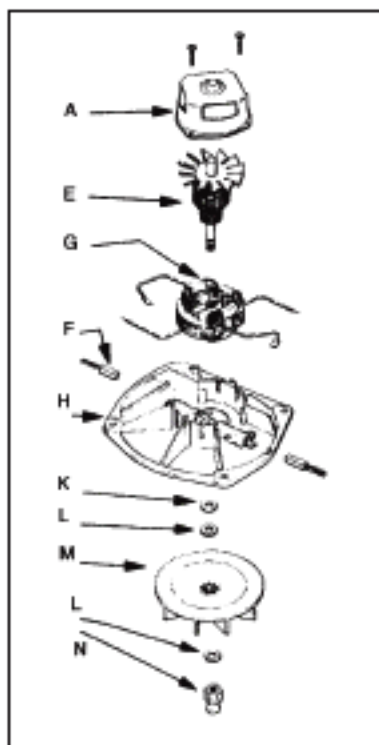

Original & Replacement **EUREKA**

Upright Motor Schematics

400 Series
4.0 Amp
Ball/Sleeve
1-Speed

MOTOR ASSY	E-53349-4
A Motor Cover w/Bearing	E-54172
B Motor Cover Less Bearing	
C Top Bearing (Ball)	
D Top Bearing Retainer	
E Armature Ass'y	NLA
F Carbon Brush Ass'y	E-25172A1
G Field Ass'y	NLA
H Motor Base Ass'y	E-54171-1
I Lower Bearing Kit	
J Lower Bearing Only	
K Washer (Metal)	E-53188-1
L Fan Washer (Fiber)	E-49017
M Fan	E-12988-1 ER-2800
N Fan Pulley	E-37012
Cooling Fan	
Motor Cover Screw	E-53131-1
Carbon Brush Screw