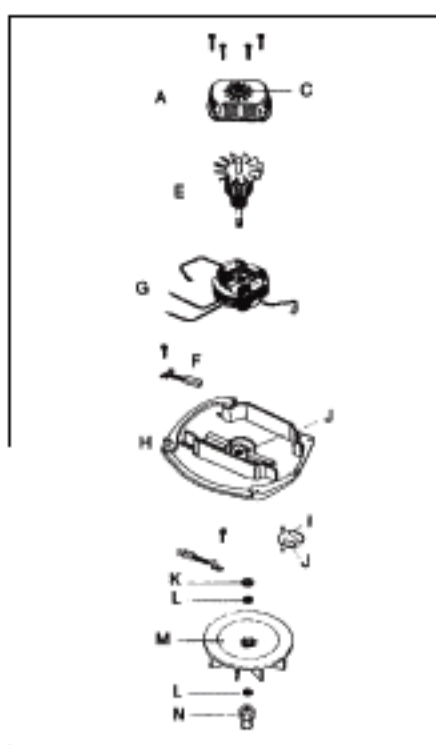

2000 & 7000 Series, Ultra & Sanitaires

5.5 Amp Ball/Sleeve 1-Speed	5.0 Amp Ball/Ball 1-Speed	6.5 Amp Ball/Ball 1-Speed	6.5 Amp Ball/Ball 2-Speed
E-53361-5	E-53361-5	E-53361-1	NLA
E-25863	E-25863		
		E-13746-1	E-13746-1
E-53088-1 FA-6200	E-53088-1 FA-6200	E-53088-1 FA-6200	E-53088-1 FA-6200
NLA	NLA	NLA	NLA
E-26055	E-26055	E-26055	E-26055
NLA	NLA	E-53480-1	NLA
NLA	NLA	NLA	NLA
E-54412 ER-6210	E-54412 ER-6210	E-54412 ER-6210	E-54412 ER-6210
E-53088-1 FA-6200	E-53088-1 FA-6200	E-53088-1 FA-6200	E-53088-1 FA-6200
E-53188-1	E-53188-1	E-53188-1	E-53188-1
E-49017	E-49017	E-49017	E-49017
E-12988-1 ER-2800	E-12988-1 ER-2800	E-12988-1 ER-2800	E-12988-1 ER-2800
NLA	E-53084	NLA	NLA
NLA	NLA	NLA	NLA
E-53131-2	E-53131-2	E-53131-2	E-53131-2
E-53192	E-53192	E-53192	E-53192