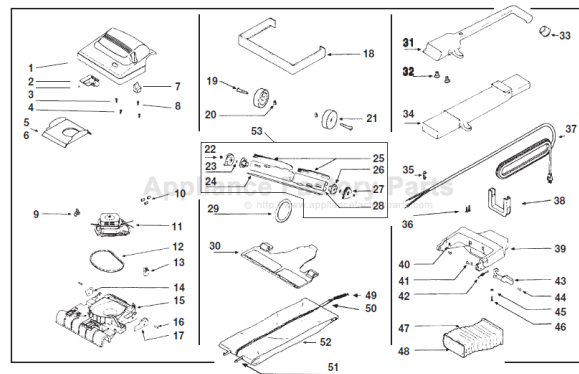

[Find Your Eureka Vacuum Cleaner Parts - Select From 855 Models](#)

----- Manual continues below part list -----