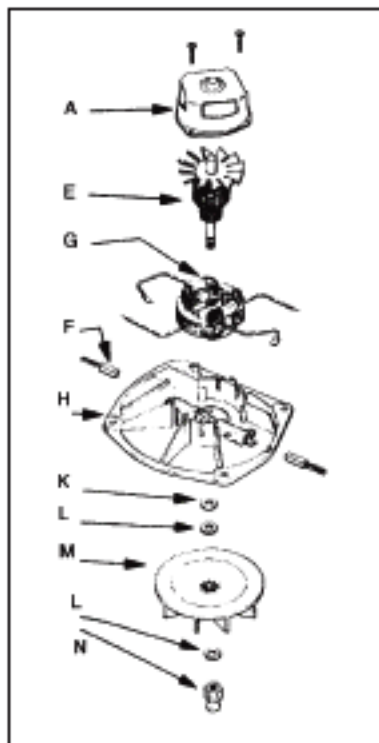

Original & Replacement **EUREKA**

Upright Motor Schematics

400 Series
4.0 Amp
Ball/Sleeve
1-Speed

MOTOR ASSY	E-53349-4
A Motor Cover w/Bearing	E-54172
B Motor Cover Less Bearing	
C Top Bearing (Ball)	
D Top Bearing Retainer	
E Armature Ass'y	NLA
F Carbon Brush Ass'y	E-25172A1
G Field Ass'y	NLA
H Motor Base Ass'y	E-54171-1
I Lower Bearing Kit	
J Lower Bearing Only	
K Washer (Metal)	E-53188-1
L Fan Washer (Fiber)	E-49017
M Fan	E-12988-1 ER-2800
N Fan Pulley	E-37012
Cooling Fan	
Motor Cover Screw	E-53131-1
Carbon Brush Screw