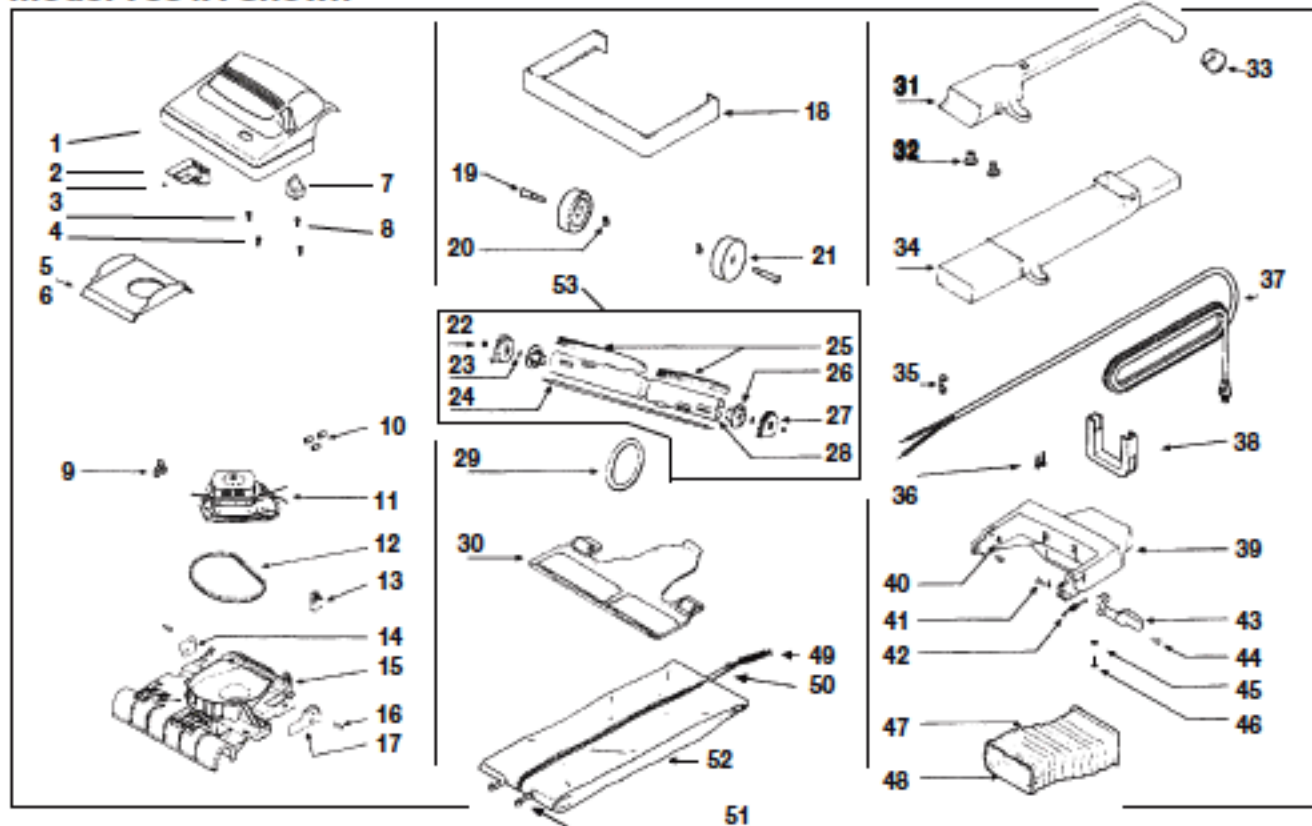

EUREKA

Original & Replacement

ULTRA

Model 7534A Shown

KEY	PART NO.	DESCRIPTION
1	E-14577-3	Hood & Graphics Ass'y
2	E-13923-3	Bleeder Slide
3	E-55753	Push Nut
4	E-53238-13	Screw
5	E-37678	Air Separator
6	E-49052-8	Foam Tape (Not Illustrated)
7	NLA	Switch Button
8	E-53238-17	Screw
9	E-26307	Wire Clip
10	E-53214-1	Wire Nut
10	SS-3270	Wire Nut
11	E-13356-4	Motor Ass'y 6.5 Ass'y
11	E-13356-6	Motor Ass'y 5.0 Amp
12	E-30517	Motor Seal Gasket
12	ER-7600	Motor Seal Gasket
13	E-13738-6	Push Switch Ass'y
14	E-37228	Retainer Bracket
15	NLA	Base Ass'y
16	E-53205	Yoke Pin
17	E-26269	Foot Pedal Bracket
18	E-38170-1	Furniture Guard
19	E-37226	Axle
20	E-55684	Pronglock Retainer
21	E-26270-4	Rear Wheel
22	E-53158	Locknut
23	E-53167	Shaft Washer
24	E-56028	Disturbulator Shaft
25	E-52362-2	Bristle Strip Ass'y
26	E-56028	Retainer, Bearing & Shaft Ass'y
27	E-53085	Disturbulator Cap Ass'y
28	E-13236-1	Disturbulator Tube
29	E-30563	Belt

KEY	PART NO.	DESCRIPTION
29	E-52100	Belt 2 Pk
29	ER-1000	Belt (ESSCO)
29	ER-1010	Belt
30	NLA	Bottom Plate Ass'y
31	E-56455-1	Upper Handle W/Switch Hole
31	E-37265-7	Upper Handle W/O Switch Hole
32	E-53080-3	Snap Pin
33	E-36873-5	Cap
34	E-01465B-2	Lower Handle
35	E-53190-1	Strain Relief
35	SS-3265	Strain Relief
36	E-53238-14	Screw
37	E-34732-26	Supply Cord Ass'y
37	FA-3030	Supply Cord 30 Ft
37	FA-3020	Supply Cord 20 Ft.
38	NLA	Carry Handle
39	E-01456A-2	Yoke
40	E-53206	Push On Nut
41	E-53204	Yoke Bushing
42	E-53203	Foot Pedal Spring
43	E-26268-2	Foot Pedal
44	E-53202	Foot Pedal Pin
45	E-53212	Washer
46	E-53238-11	Screw
47	NLA	Bellows
48	E-26266-2	Clamp
49	E-53086	Spring
50	E-37318B-2	Bag Strap
51	E-26272	Insert
52	NLA	Bag Ass'y
53	NLA	Brushroll Ass'y VGII