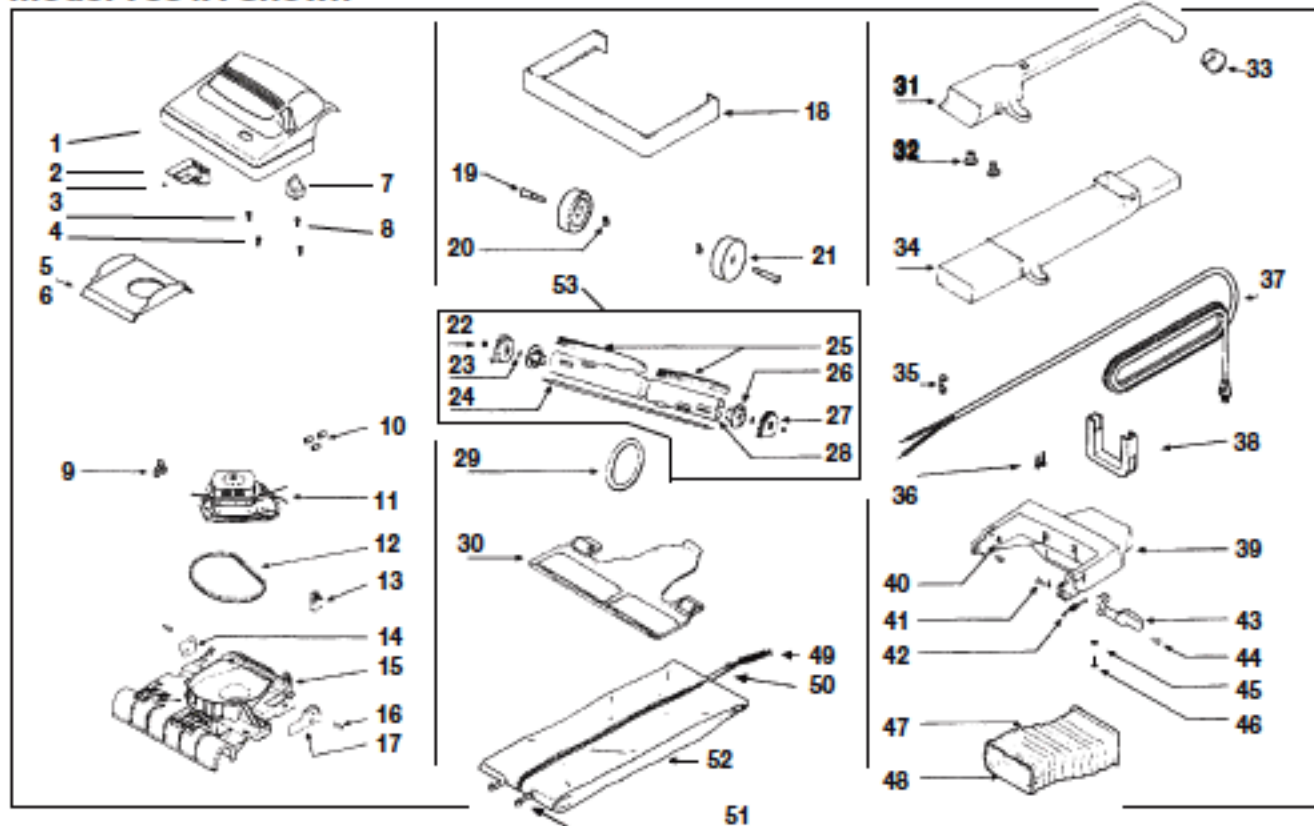

## Original & Replacement

ULTRA

Model 7534A Shown

KEY	PART NO.	DESCRIPTION
1	E-14577-3	Hood & Graphics Ass'y
2	E-13923-3	Bleeder Slide
3	E-55753	Push Nut
4	E-53238-13	Screw
5	E-37678	Air Separator
6	E-49052-8	Foam Tape (Not Illustrated)
7	NLA	Switch Button
8	E-53238-17	Screw
9	E-26307	Wire Clip
10	E-53214-1	Wire Nut
10	SS-3270	Wire Nut
11	E-13356-4	Motor Ass'y 6.5 Ass'y
11	E-13356-6	Motor Ass'y 5.0 Amp
12	E-30517	Motor Seal Gasket
12	ER-7600	Motor Seal Gasket
13	E-13738-6	Push Switch Ass'y
14	E-37228	Retainer Bracket
15	NLA	Base Ass'y
16	E-53205	Yoke Pin
17	E-26269	Foot Pedal Bracket
18	E-38170-1	Furniture Guard
19	E-37226	Axle
20	E-55684	Pronglock Retainer
21	E-26270-4	Rear Wheel
22	E-53158	Locknut
23	E-53167	Shaft Washer
24	E-56028	Disturbulator Shaft
25	E-52362-2	Bristle Strip Ass'y
26	E-56028	Retainer, Bearing & Shaft Ass'y
27	E-53085	Disturbulator Cap Ass'y
28	E-13236-1	Disturbulator Tube
29	E-30563	Belt

KEY	PART NO.	DESCRIPTION
29	E-52100	Belt 2 Pk
29	ER-1000	Belt (ESSCO)
29	ER-1010	Belt
30	NLA	Bottom Plate Ass'y
31	E-56455-1	Upper Handle W/Switch Hole
31	E-37265-7	Upper Handle W/O Switch Hole
32	E-53080-3	Snap Pin
33	E-36873-5	Cap
34	E-01465B-2	Lower Handle
35	E-53190-1	Strain Relief
35	SS-3265	Strain Relief
36	E-53238-14	Screw
37	E-34732-26	Supply Cord Ass'y
37	FA-3030	Supply Cord 30 Ft
37	FA-3020	Supply Cord 20 Ft.
38	NLA	Carry Handle
39	E-01456A-2	Yoke
40	E-53206	Push On Nut
41	E-53204	Yoke Bushing
42	E-53203	Foot Pedal Spring
43	E-26268-2	Foot Pedal
44	E-53202	Foot Pedal Pin
45	E-53212	Washer
46	E-53238-11	Screw
47	NLA	Bellows
48	E-26266-2	Clamp
49	E-53086	Spring
50	E-37318B-2	Bag Strap
51	E-26272	Insert
52	NLA	Bag Ass'y
53	NLA	Brushroll Ass'y VGII