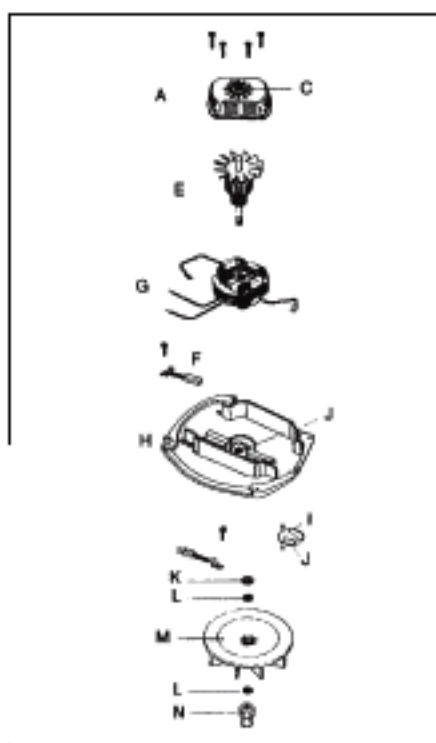

2000 & 7000 Series, Ultra & Sanitaires

5.5 Amp Ball/Sleeve 1-Speed	5.0 Amp Ball/Ball 1-Speed	6.5 Amp Ball/Ball 1-Speed	6.5 Amp Ball/Ball 2-Speed
E-53361-5	E-53361-5	E-53361-1	NLA
E-25863	E-25863		
		E-13746-1	E-13746-1
E-53088-1 FA-6200	E-53088-1 FA-6200	E-53088-1 FA-6200	E-53088-1 FA-6200
NLA	NLA	NLA	NLA
E-26055	E-26055	E-26055	E-26055
NLA	NLA	E-53480-1	NLA
NLA	NLA	NLA	NLA
E-54412 ER-6210	E-54412 ER-6210	E-54412 ER-6210	E-54412 ER-6210
E-53088-1 FA-6200	E-53088-1 FA-6200	E-53088-1 FA-6200	E-53088-1 FA-6200
E-53188-1	E-53188-1	E-53188-1	E-53188-1
E-49017	E-49017	E-49017	E-49017
E-12988-1 ER-2800	E-12988-1 ER-2800	E-12988-1 ER-2800	E-12988-1 ER-2800
NLA	E-53084	NLA	NLA
NLA	NLA	NLA	NLA
E-53131-2	E-53131-2	E-53131-2	E-53131-2
E-53192	E-53192	E-53192	E-53192