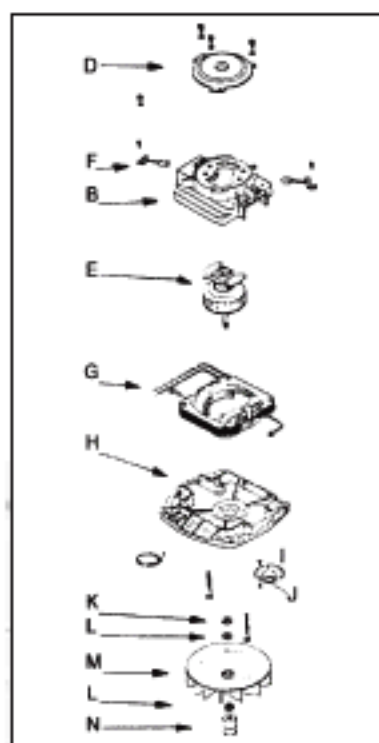

2000 Series Sanitaires | **5000 Series Self-Propelled**
6.5/7 Amp
Ball/Ball
1-Speed

6.5/7 Amp Ball/Ball 1-Speed	6.7 Amp Ball/Ball 1-Speed	6.7 Amp Ball/Ball 2-Speed
E-53366-8	E-53390-7	NLA
E-54159	E-54159	E-54159
E-53088-1 FA-6200	E-53088-1 FA-6200	E-53088-1 FA-6200
E-20217E	E-20217E	E-20217E
E-53353-3	E-54425-1	NLA
E-30478 ER-6310	E-30478 ER-6310	E-30478 ER-6310
E-53441-2	NLA	NLA
E-54169-1	NLA	NLA
E-54412 ER-6210	E-54412 ER-6210	E-54412 ER-6210
E-53088-1 FA-6200	E-53088-1 FA-6200	E-53088-1 FA-6200
E-53188-1	E-53188-1	E-53188-1
E-49017	E-49017	E-49017
E-12988 ER-2805	E-12988 ER-2805	E-12988 ER-2805
E-37012	E-53185	E-53185
E-30474A	E-30474A	E-30474A
E-53138	E-53138	E-53138
E-53192-2	E-53192-2	E-53192-2