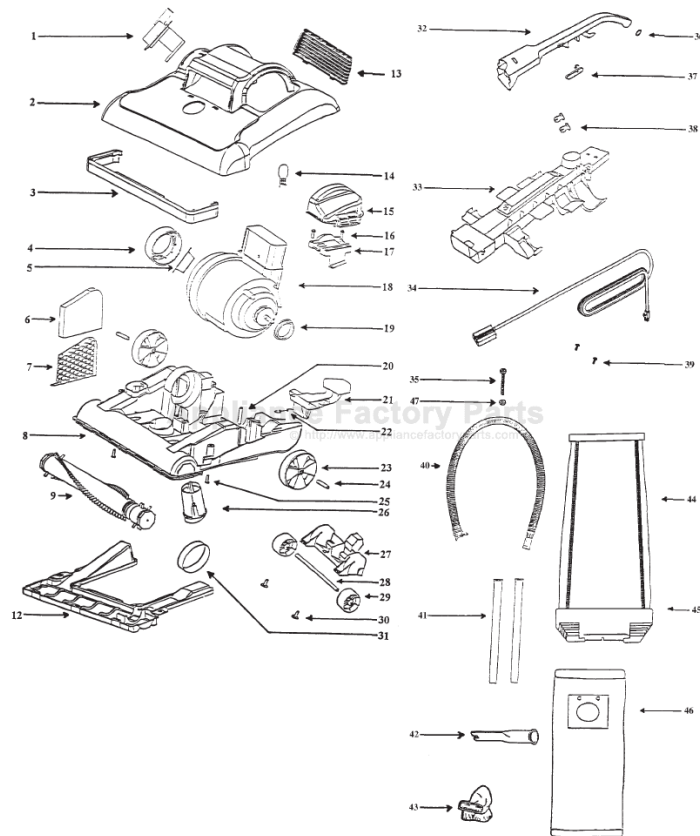

Eureka 7605AT Owner's Manual

[Shop genuine replacement parts for Eureka 7605AT](#)

[Find Your Eureka Vacuum Cleaner Parts - Select From 855 Models](#)

----- Manual continues below part list -----