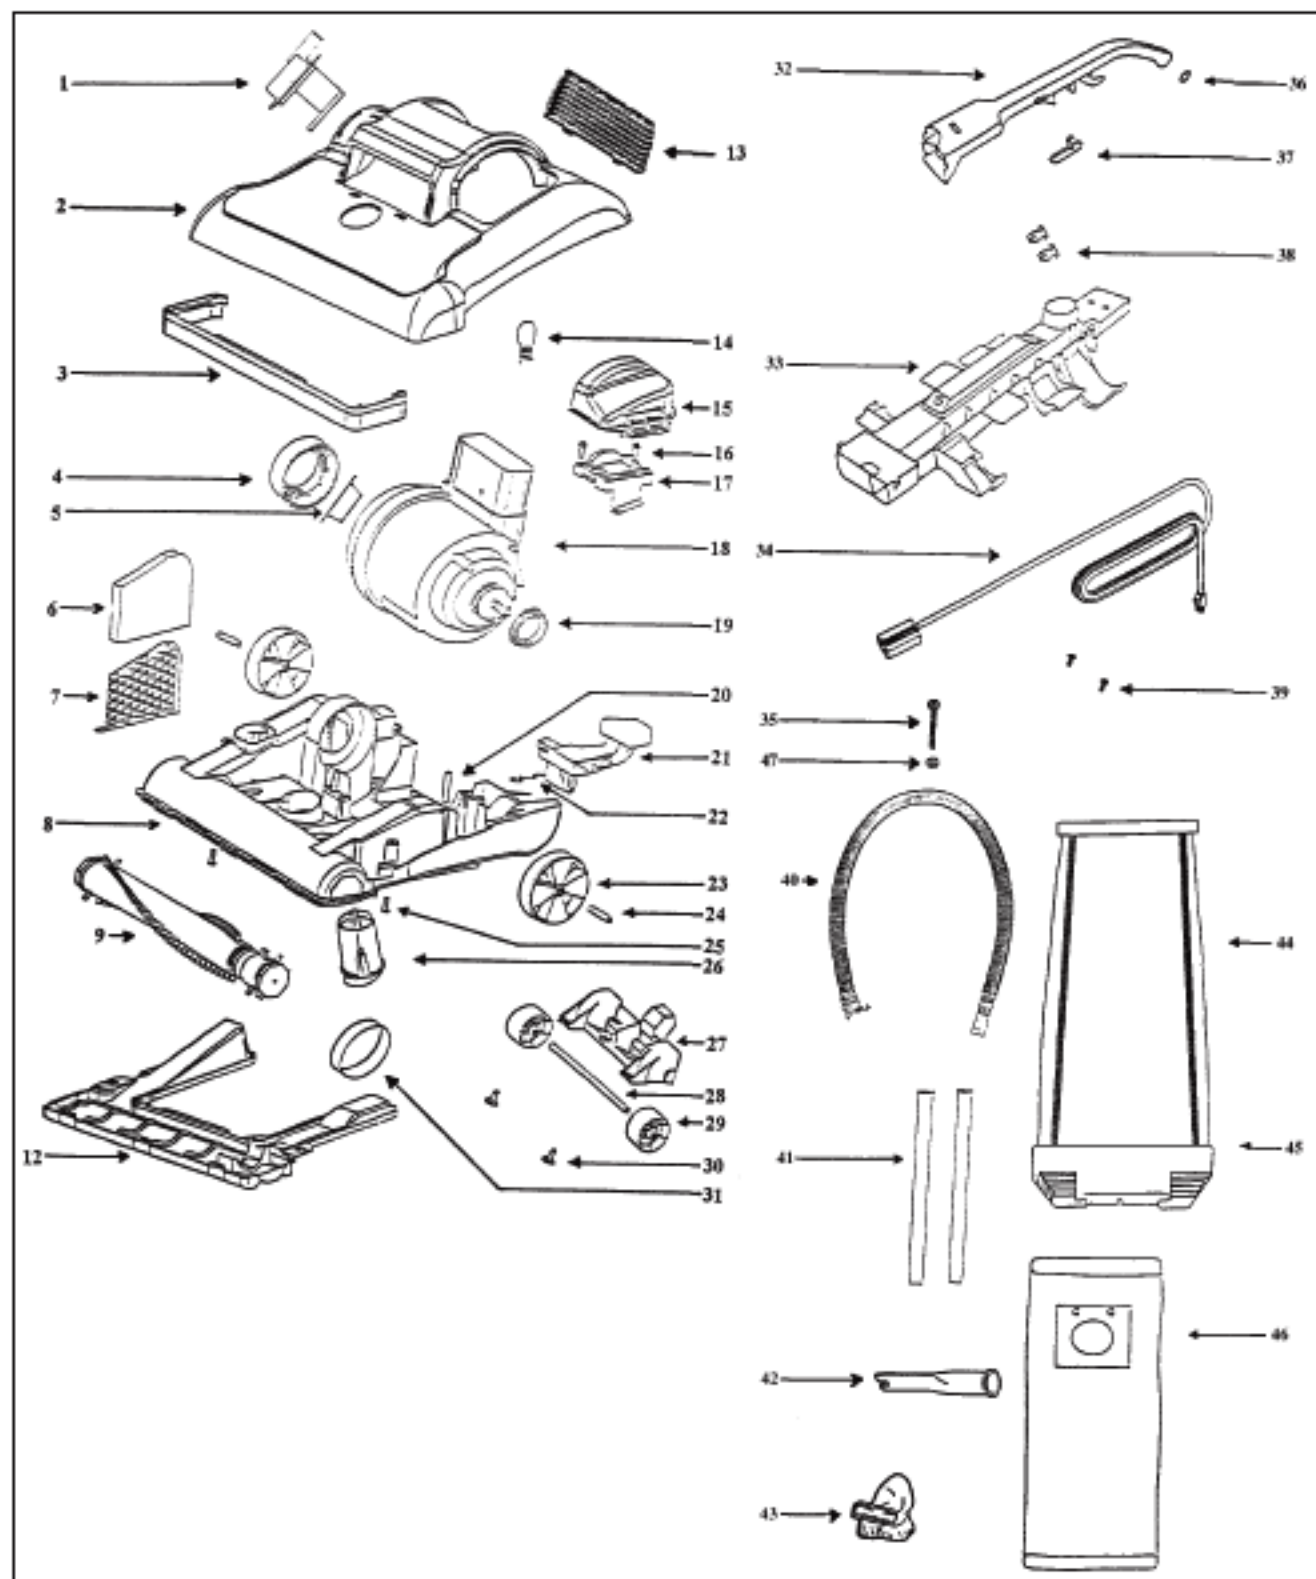

EUREKA Original & Replacement

BRAVO II UPRIGHT

12" Models 7605AT, 7618AT

15" Model 7820AT

Original & Replacement **EUREKA**

BRAVO II UPRIGHT
12" Models 7605AT, 7618AT
15" Model 7820AT

KEY	PART NO.	DESCRIPTION	KEY	PART NO.	DESCRIPTION
1	E-38873	Diverter Valve Assembly	26	E-27795-288N	Adjustment Knob
	E-38822SV	Attachment Door	27	NLA	Carriage
	E-58890	Attachment Door Gasket	28	E-57567-1	Front Axle
2	E-60162-38	Hood & Graphics Assembly 7605AT	29	E-38236A-119N	FrontWheel
2	E-60132-32	Hood & Graphics Assembly 7618AT	30	E-60160	Carriage Screw
2	E-60162-8	Hood & Graphics Assembly 7820AT	31	E-38441	Belt - Style U
3	E-15350-288N	Furniture Guard 7820AT	31	ER-1035	Belt - Style U
3	E-15325-288N	Furniture Guard 7618AT	32	E-38687-2	Upper Handle Assembly
4	E-27815A	Large Motor Mount	33	E-38808-1	Lower Handle Assembly
5	E-38834-119	Motor Reducer	34	E-27535-1	Cord
6	E-38819	Foam Muffler	34	ER-3035	Cord 35'
7	N/A	Muffler Screen	35	E-53218-1	Screw
8	E-60163-1	Base Assembly 12" 7605AT, 7618AT	36	E-27207-1	Handle Cap
8	E-60243-1	Base Assembly 15" 7820AT	37	E-26317B-3	Cord Retainer Release
9	E-54325-1	Brushroll 12"	38	E-53536-3	Snap Pin
9	E-60244-1	Brushroll 15"	39	E-53238-13	Screw
12	E-02201A-119	Bottom Plate 12"	40	E-60954-1	Hose Assembly 7605AT, 7618AT
12	E-02211-119N	Bottom Plate 15"	40	E-60038-5	Hose Assembly 7820AT
13	E-15343B-313N	Lens	41	E-54723	Straight Wand
14	E-57940-1	Light Bulb	42	E-54780	Crevice Tool
14	HR-3500	Light Bulb	43	E-54784	Combination Tool
15	E-27796-288N	Switch Pedal	44	E-60524-1	Bag Assembly 7605AT
16	E-53197-3	Screw	44	E-61524-1	Bag Assembly 7618AT
17	E-15544A-313	Motor Bracket	44	E-60209-1	Bag Assembly 7820AT
18	E-54379-43	Motor Assembly 7605AT	45	E-38316-1	Lower Bag Support
18	E-54379-40	Motor Assembly 7618AT	46	E-57802	Paper Bag Style U Filteraire 3 Pk
18	E-54379-39	Motor Assembly 7820AT	46	ER-1491	Paper Bag Style U Microlined DVC 3 Pk
19	E-58815	Small Motor Mount	46	ER-1451	Paper Bag Style U Micro Filtration Envirocare 3 pk
20	E-58814	RearAxle	47	E-53213-4	Nut
21	E-27799-288N	Handle Release			NLA = NO LONGER AVAILABLE
22	E-53076-2	Spring			N/A = NOT AVAILABLE
23	E-27794-288N	Rear Wheel			
24	E-58814	Rear Axle			
25	E-53197-3	Screw			