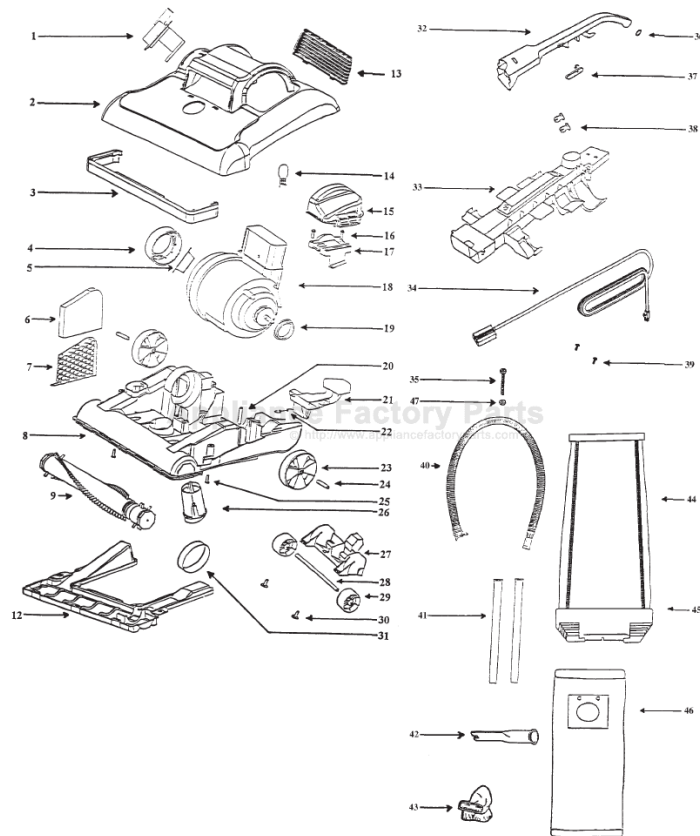

[Find Your Eureka Vacuum Cleaner Parts - Select From 855 Models](#)

----- Manual continues below part list -----