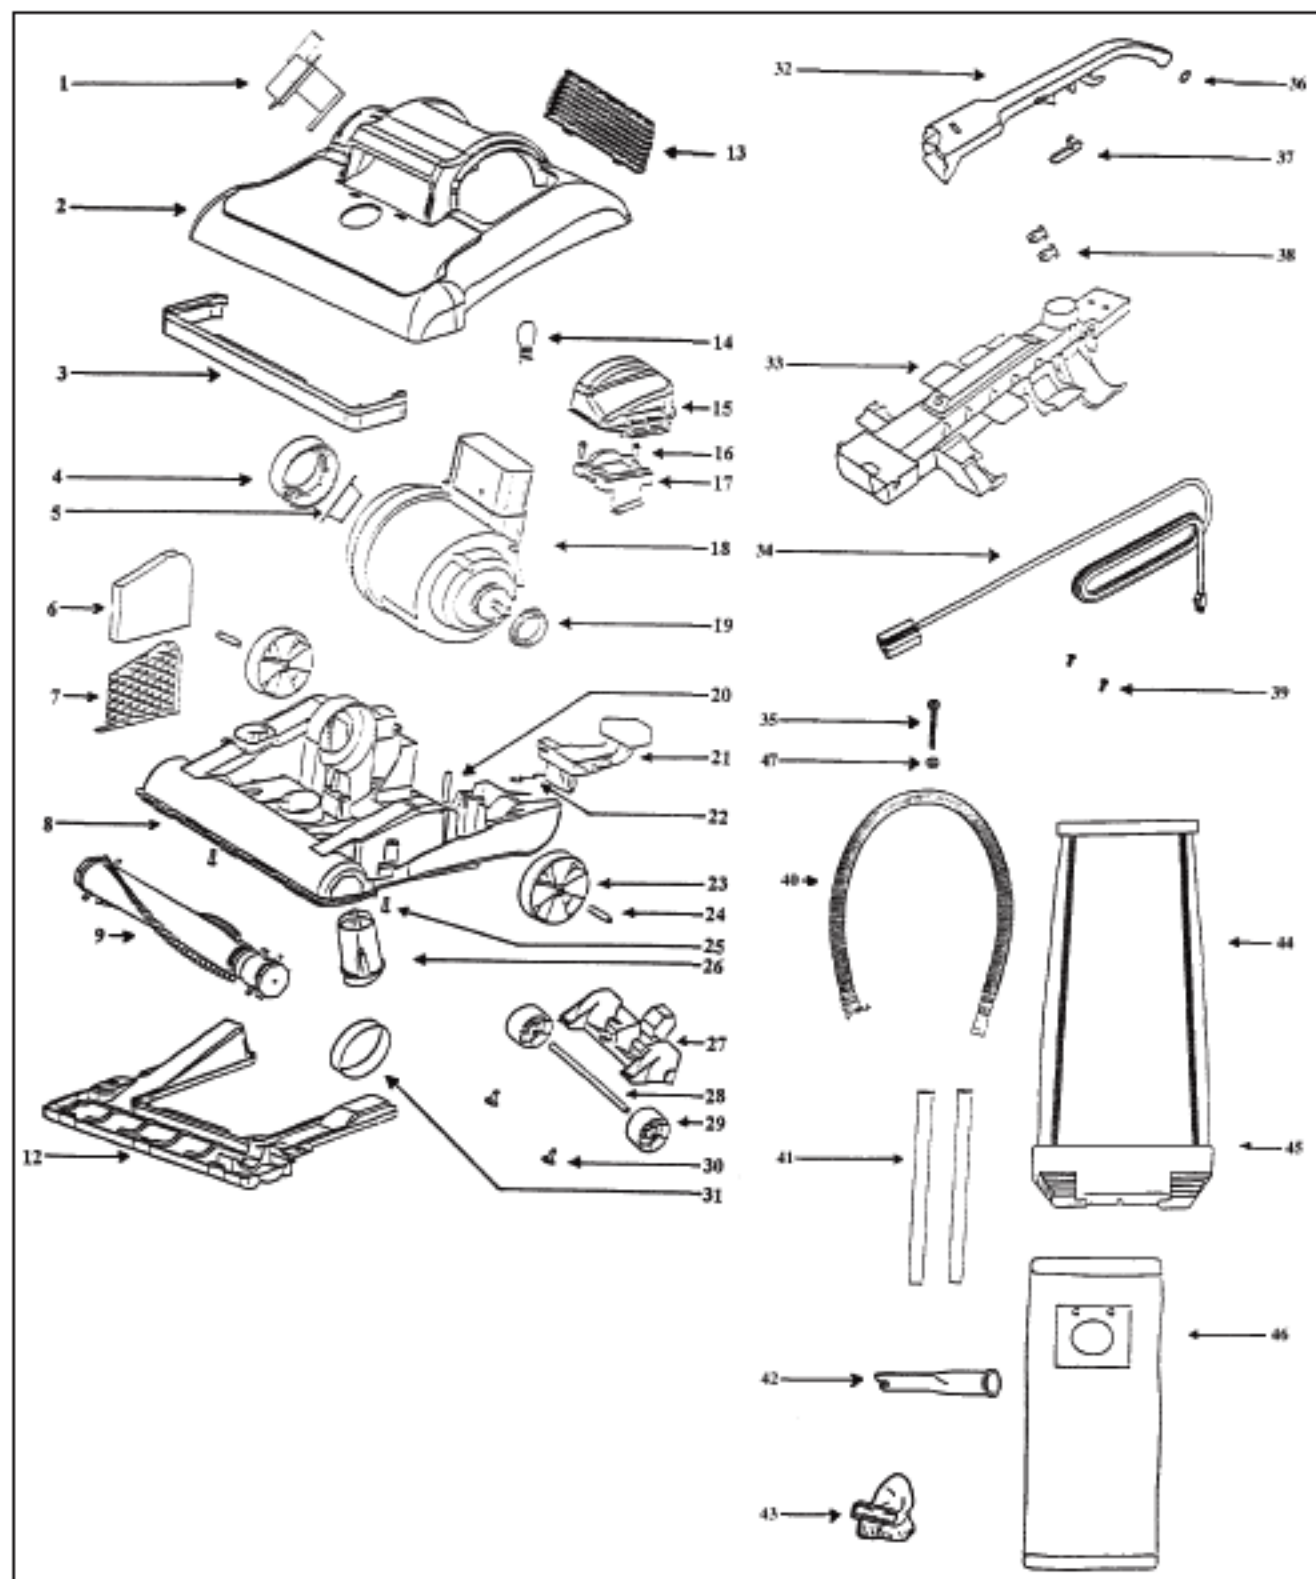

EUREKA Original & Replacement

BRAVO II UPRIGHT

12" Models 7605AT, 7618AT

15" Model 7820AT

Original & Replacement **EUREKA**

BRAVO II UPRIGHT
12" Models 7605AT, 7618AT
15" Model 7820AT

KEY	PART NO.	DESCRIPTION	KEY	PART NO.	DESCRIPTION
1	E-38873	Diverter Valve Assembly	26	E-27795-288N	Adjustment Knob
	E-38822SV	Attachment Door	27	NLA	Carriage
	E-58890	Attachment Door Gasket	28	E-57567-1	Front Axle
2	E-60162-38	Hood & Graphics Assembly 7605AT	29	E-38236A-119N	FrontWheel
2	E-60132-32	Hood & Graphics Assembly 7618AT	30	E-60160	Carriage Screw
2	E-60162-8	Hood & Graphics Assembly 7820AT	31	E-38441	Belt - Style U
3	E-15350-288N	Furniture Guard 7820AT	31	ER-1035	Belt - Style U
3	E-15325-288N	Furniture Guard 7618AT	32	E-38687-2	Upper Handle Assembly
4	E-27815A	Large Motor Mount	33	E-38808-1	Lower Handle Assembly
5	E-38834-119	Motor Reducer	34	E-27535-1	Cord
6	E-38819	Foam Muffler	34	ER-3035	Cord 35'
7	N/A	Muffler Screen	35	E-53218-1	Screw
8	E-60163-1	Base Assembly 12" 7605AT, 7618AT	36	E-27207-1	Handle Cap
8	E-60243-1	Base Assembly 15" 7820AT	37	E-26317B-3	Cord Retainer Release
9	E-54325-1	Brushroll 12"	38	E-53536-3	Snap Pin
9	E-60244-1	Brushroll 15"	39	E-53238-13	Screw
12	E-02201A-119	Bottom Plate 12"	40	E-60954-1	Hose Assembly 7605AT, 7618AT
12	E-02211-119N	Bottom Plate 15"	40	E-60038-5	Hose Assembly 7820AT
13	E-15343B-313N	Lens	41	E-54723	Straight Wand
14	E-57940-1	Light Bulb	42	E-54780	Crevice Tool
14	HR-3500	Light Bulb	43	E-54784	Combination Tool
15	E-27796-288N	Switch Pedal	44	E-60524-1	Bag Assembly 7605AT
16	E-53197-3	Screw	44	E-61524-1	Bag Assembly 7618AT
17	E-15544A-313	Motor Bracket	44	E-60209-1	Bag Assembly 7820AT
18	E-54379-43	Motor Assembly 7605AT	45	E-38316-1	Lower Bag Support
18	E-54379-40	Motor Assembly 7618AT	46	E-57802	Paper Bag Style U Filteraire 3 Pk
18	E-54379-39	Motor Assembly 7820AT	46	ER-1491	Paper Bag Style U Microlined DVC 3 Pk
19	E-58815	Small Motor Mount	46	ER-1451	Paper Bag Style U Micro Filtration Envirocare 3 pk
20	E-58814	RearAxle	47	E-53213-4	Nut
21	E-27799-288N	Handle Release			NLA = NO LONGER AVAILABLE
22	E-53076-2	Spring			N/A = NOT AVAILABLE
23	E-27794-288N	Rear Wheel			
24	E-58814	Rear Axle			
25	E-53197-3	Screw