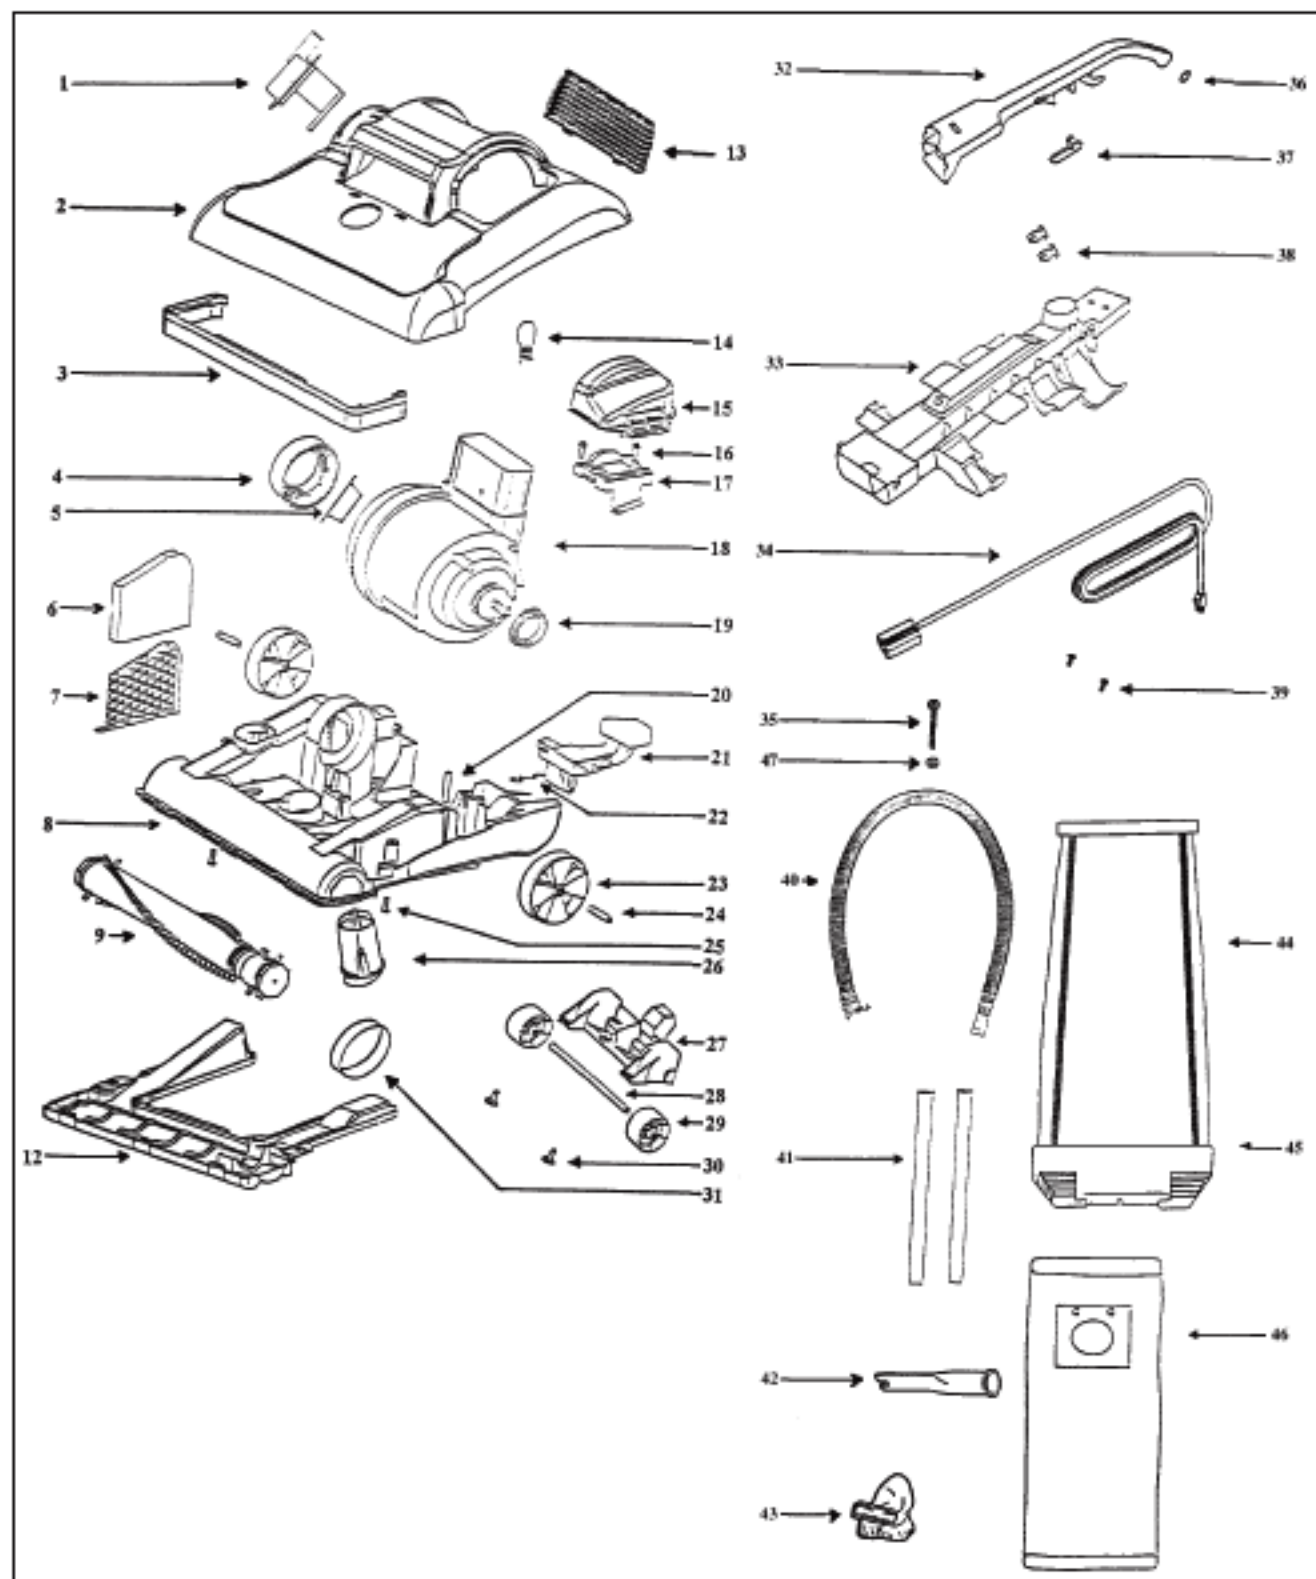

# Original & Replacement **EUREKA**

**BRAVO II UPRIGHT**  
**12" Models 7605AT, 7618AT**  
**15" Model 7820AT**

KEY	PART NO.	DESCRIPTION	KEY	PART NO.	DESCRIPTION
1	E-38873	Diverter Valve Assembly	26	E-27795-288N	Adjustment Knob
	E-38822SV	Attachment Door	27	NLA	Carriage
	E-58890	Attachment Door Gasket	28	E-57567-1	Front Axle
2	E-60162-38	Hood & Graphics Assembly 7605AT	29	E-38236A-119N	FrontWheel
2	E-60132-32	Hood & Graphics Assembly 7618AT	30	E-60160	Carriage Screw
2	E-60162-8	Hood & Graphics Assembly 7820AT	31	E-38441	Belt - Style U
3	E-15350-288N	Furniture Guard 7820AT	31	ER-1035	Belt - Style U
3	E-15325-288N	Furniture Guard 7618AT	32	E-38687-2	Upper Handle Assembly
4	E-27815A	Large Motor Mount	33	E-38808-1	Lower Handle Assembly
5	E-38834-119	Motor Reducer	34	E-27535-1	Cord
6	E-38819	Foam Muffler	34	ER-3035	Cord 35'
7	N/A	Muffler Screen	35	E-53218-1	Screw
8	E-60163-1	Base Assembly 12" 7605AT, 7618AT	36	E-27207-1	Handle Cap
8	E-60243-1	Base Assembly 15" 7820AT	37	E-26317B-3	Cord Retainer Release
9	E-54325-1	Brushroll 12"	38	E-53536-3	Snap Pin
9	E-60244-1	Brushroll 15"	39	E-53238-13	Screw
12	E-02201A-119	Bottom Plate 12"	40	E-60954-1	Hose Assembly 7605AT, 7618AT
12	E-02211-119N	Bottom Plate 15"	40	E-60038-5	Hose Assembly 7820AT
13	E-15343B-313N	Lens	41	E-54723	Straight Wand
14	E-57940-1	Light Bulb	42	E-54780	Crevice Tool
14	HR-3500	Light Bulb	43	E-54784	Combination Tool
15	E-27796-288N	Switch Pedal	44	E-60524-1	Bag Assembly 7605AT
16	E-53197-3	Screw	44	E-61524-1	Bag Assembly 7618AT
17	E-15544A-313	Motor Bracket	44	E-60209-1	Bag Assembly 7820AT
18	E-54379-43	Motor Assembly 7605AT	45	E-38316-1	Lower Bag Support
18	E-54379-40	Motor Assembly 7618AT	46	E-57802	Paper Bag Style U Filteraire 3 Pk
18	E-54379-39	Motor Assembly 7820AT	46	ER-1491	Paper Bag Style U Microlined DVC 3 Pk
19	E-58815	Small Motor Mount	46	ER-1451	Paper Bag Style U Micro Filtration Envirocare 3 pk
20	E-58814	RearAxle	47	E-53213-4	Nut
21	E-27799-288N	Handle Release			NLA = NO LONGER AVAILABLE
22	E-53076-2	Spring			N/A = NOT AVAILABLE
23	E-27794-288N	Rear Wheel			
24	E-58814	Rear Axle			
25	E-53197-3	Screw			