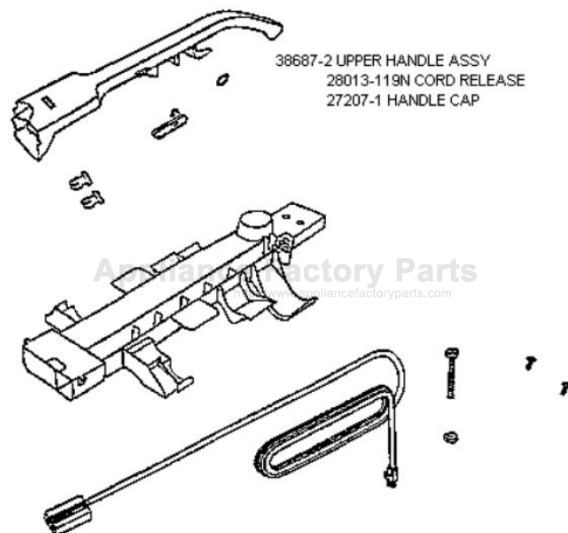

[Find Your Eureka Vacuum Cleaner Parts - Select From 853 Models](#)

----- Manual continues below -----