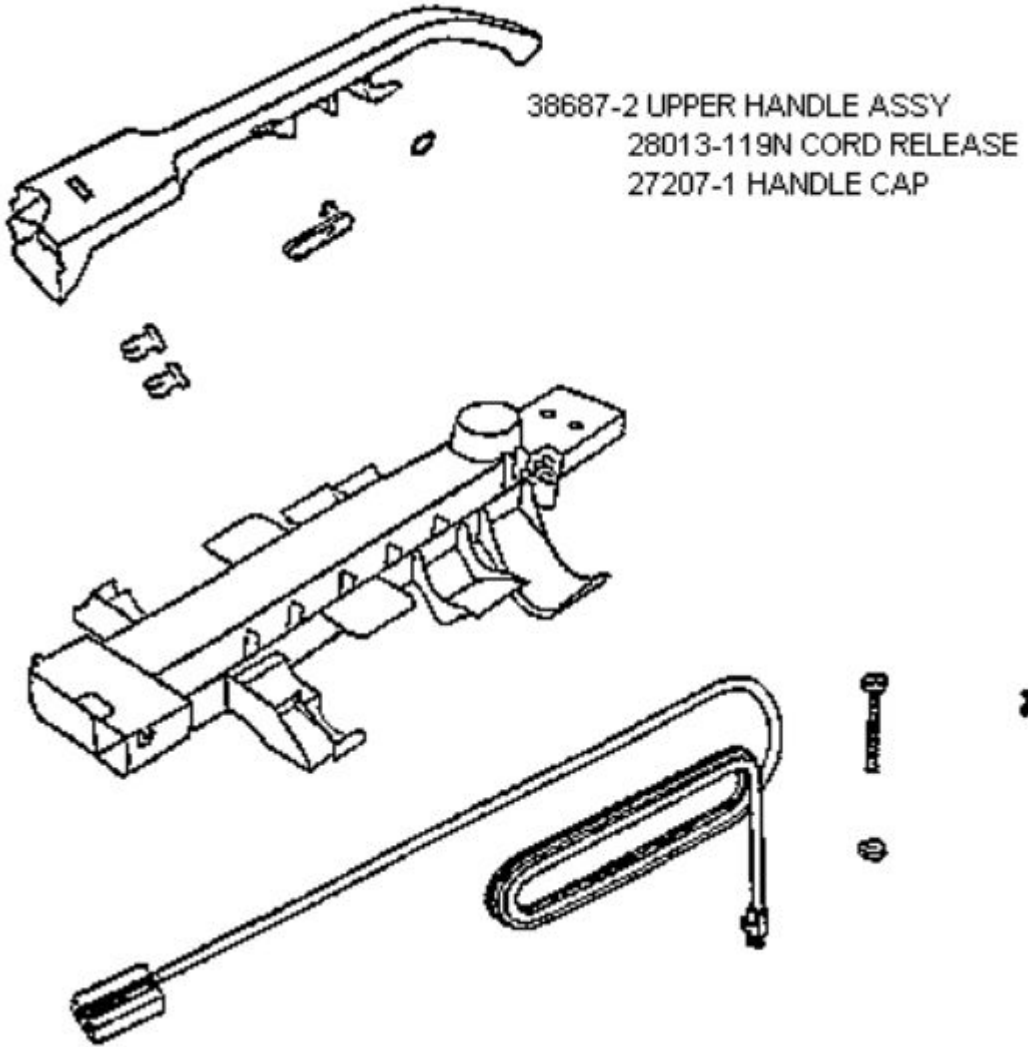

----- Manual continues below -----

PARTS3 - 7620AT

Ref #	Part	Description	Comments	Qty
1	02193A-119N	HANDLE - LOWER		
2	27207-1	CAP - HANDLE		
3	27682-1	CORD & PLUG ASSEMBLY		
4	28013-119N	RELEASE - CORD		
5	38687-2	UPPER HANDLE ASSEMBLY		
6	53213-5	NUTS - PACKAGE 10		
7	53218-1	SCREW PACKAGE		
8	53238-13	SCREW PACKAGE		
9	53536-3	SNAP PIN - PACKAGED		

PARTS1 - 7620AT

Ref #	Part	Description	Comments	Qty
1	15325-288N	GUARD - FURNITURE		
2	15344A-313N	BRACKET - MOTOR		
3	27759	CAP - DISTURBULATOR		
4	27793A-119N	CARRIAGE (27793- (NLA)		
5	27794-119N	WHEEL - REAR		
6	27796-288N	PEDAL - SWITCH		
7	27799-288N	HANDLE RELEASE (NLA 11/1 (NLA)		
8	27815A	MOUNT - MOTOR (LARGE)		
9	28342-288N	KNOB - HEIGHT ADJUSTMENT		
10	38236A-119N	WHEEL - FRONT		
11	38822SV	ATTACHMENT DOOR & GASKET		
12	39103-1SV	BOTTOM PLATE ASSEMBLY		
13	53076-2	SPRING & AXLE PACKAGE (6)		
14	53197-3	SCREW PACKAGE		
15	54312	BELTS BRAVO U PAK		
16	54379-93	MOTOR ASSEMBLY - PKGD		
17	57567-1	AXLE - WHEEL		
18	58814	REAR AXLE		
19	58815	SMALL MOTOR MOUNT		
20	58890	DOOR GASKET		
21	60160	SCREW PACKAGE 10		
22	60162-19	HOOD & GRAPHICS ASSY - PK		
23	60163-3	BASE ASSEMBLY - PACKAGED		
24	60279-1	DISTURBULATOR ASSY - CTND		