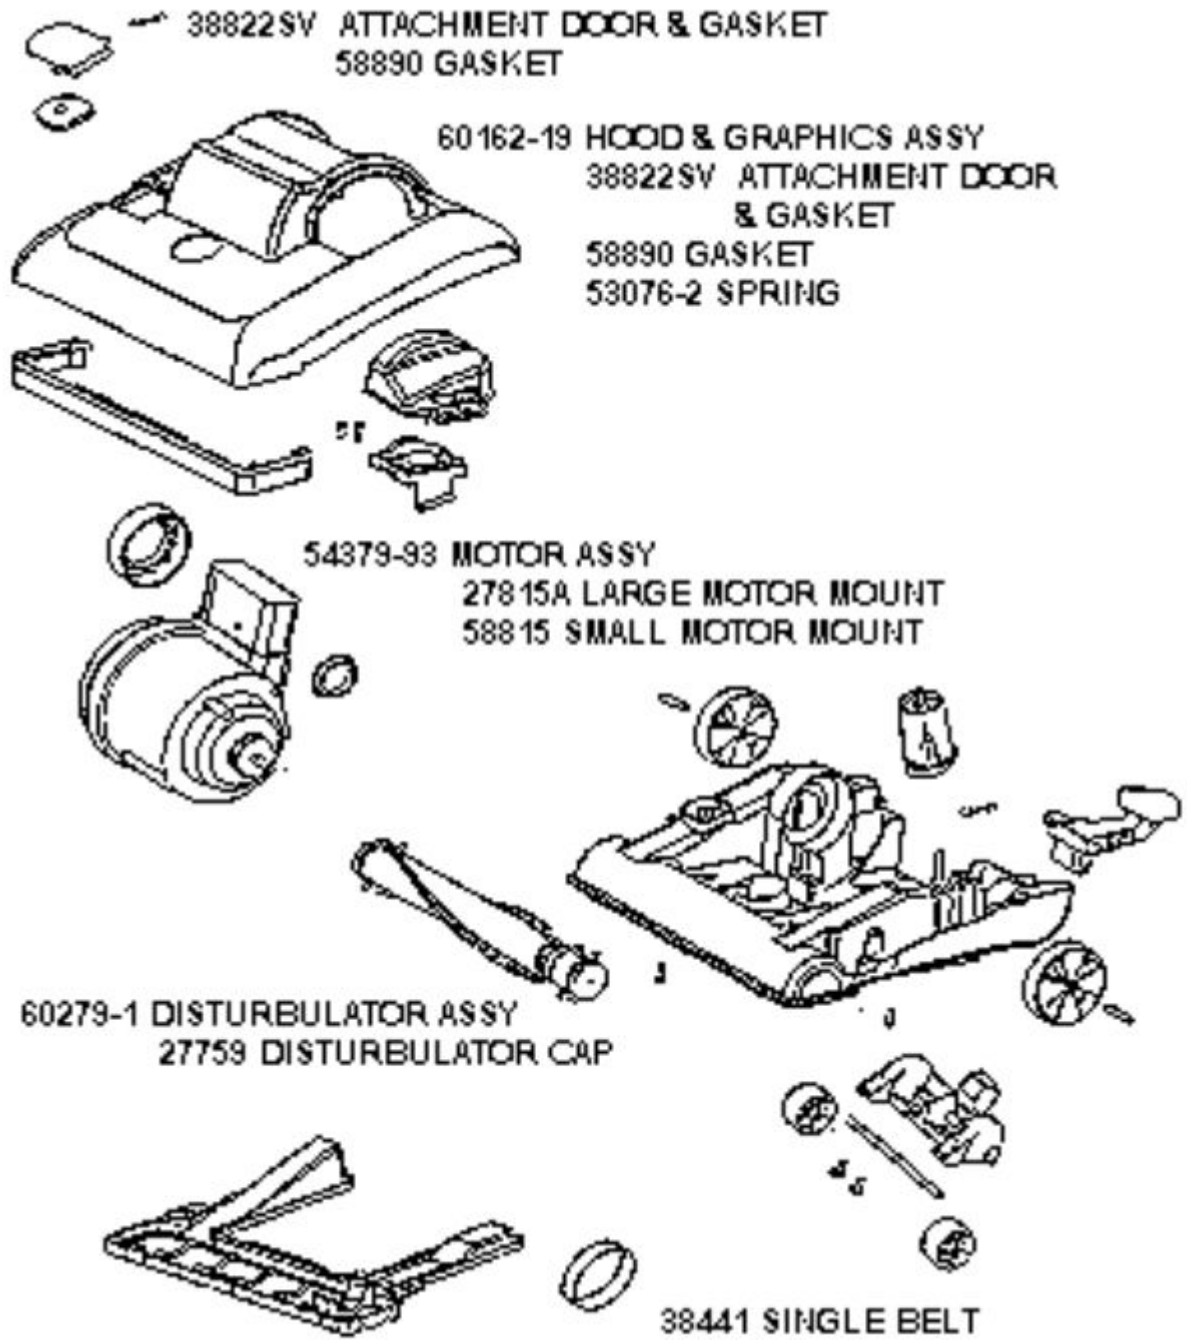

----- Manual continues below -----

PARTS3 - 7620AT

Ref #	Part	Description	Comments	Qty
1	02193A-119N	HANDLE - LOWER		
2	27207-1	CAP - HANDLE		
3	27682-1	CORD & PLUG ASSEMBLY		
4	28013-119N	RELEASE - CORD		
5	38687-2	UPPER HANDLE ASSEMBLY		
6	53213-5	NUTS - PACKAGE 10		
7	53218-1	SCREW PACKAGE		
8	53238-13	SCREW PACKAGE		
9	53536-3	SNAP PIN - PACKAGED		

PARTS1 - 7620AT

Ref #	Part	Description	Comments	Qty
1	15325-288N	GUARD - FURNITURE		
2	15344A-313N	BRACKET - MOTOR		
3	27759	CAP - DISTURBULATOR		
4	27793A-119N	CARRIAGE (27793- (NLA)		
5	27794-119N	WHEEL - REAR		
6	27796-288N	PEDAL - SWITCH		
7	27799-288N	HANDLE RELEASE (NLA 11/1 (NLA)		
8	27815A	MOUNT - MOTOR (LARGE)		
9	28342-288N	KNOB - HEIGHT ADJUSTMENT		
10	38236A-119N	WHEEL - FRONT		
11	38822SV	ATTACHMENT DOOR & GASKET		
12	39103-1SV	BOTTOM PLATE ASSEMBLY		
13	53076-2	SPRING & AXLE PACKAGE (6)		
14	53197-3	SCREW PACKAGE		
15	54312	BELTS BRAVO U PAK		
16	54379-93	MOTOR ASSEMBLY - PKGD		
17	57567-1	AXLE - WHEEL		
18	58814	REAR AXLE		
19	58815	SMALL MOTOR MOUNT		
20	58890	DOOR GASKET		
21	60160	SCREW PACKAGE 10		
22	60162-19	HOOD & GRAPHICS ASSY - PK		
23	60163-3	BASE ASSEMBLY - PACKAGED		
24	60279-1	DISTURBULATOR ASSY - CTND		

Ref #	Part	Description	Comments	Qty
1	15376-6	SWITCH ASSY (NLA 12/09/0 (NLA)		
2	27171A	GASKET		
3	27531	IMPELLER		
4	53238-18	SCREW PACKAGE		
5	53238-38	SCREW PACKAGE		
6	54363-2	ARMATURE KIT		
7	54374-3	FAN COVER - PKG (54374-2		
8	54375-2	SCROLL ASSY - PK (54375-1		
9	54406	PLUG- PACKAGE 10		
10	54413	PACKAGE-5 HEX JAM NUT		
11	54472-1	BRUSH HOLDER & BRUSH ASSY		
12	54811	FAN WASHER - PACKAGED		
13	57949-1	GASKET		
14	60106	INTERNAL LOCKWASHER - PKG		
15	60165	RETAINING RING PKG		
16	60612-1	MOTOR ASSEMBLY - PKGD		