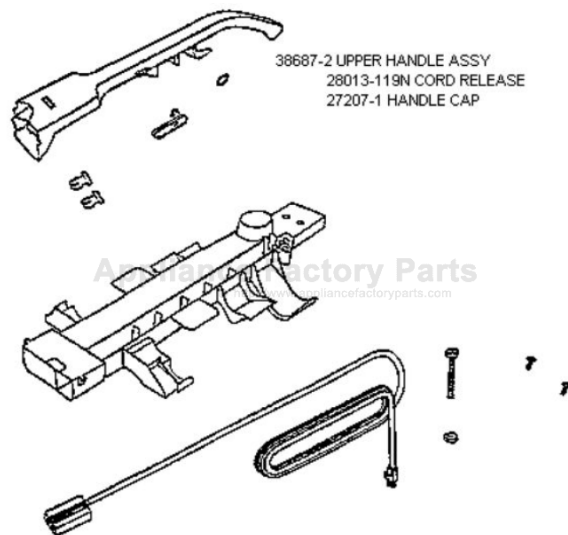

[Find Your Eureka Vacuum Cleaner Parts - Select From 853 Models](#)

----- Manual continues below -----