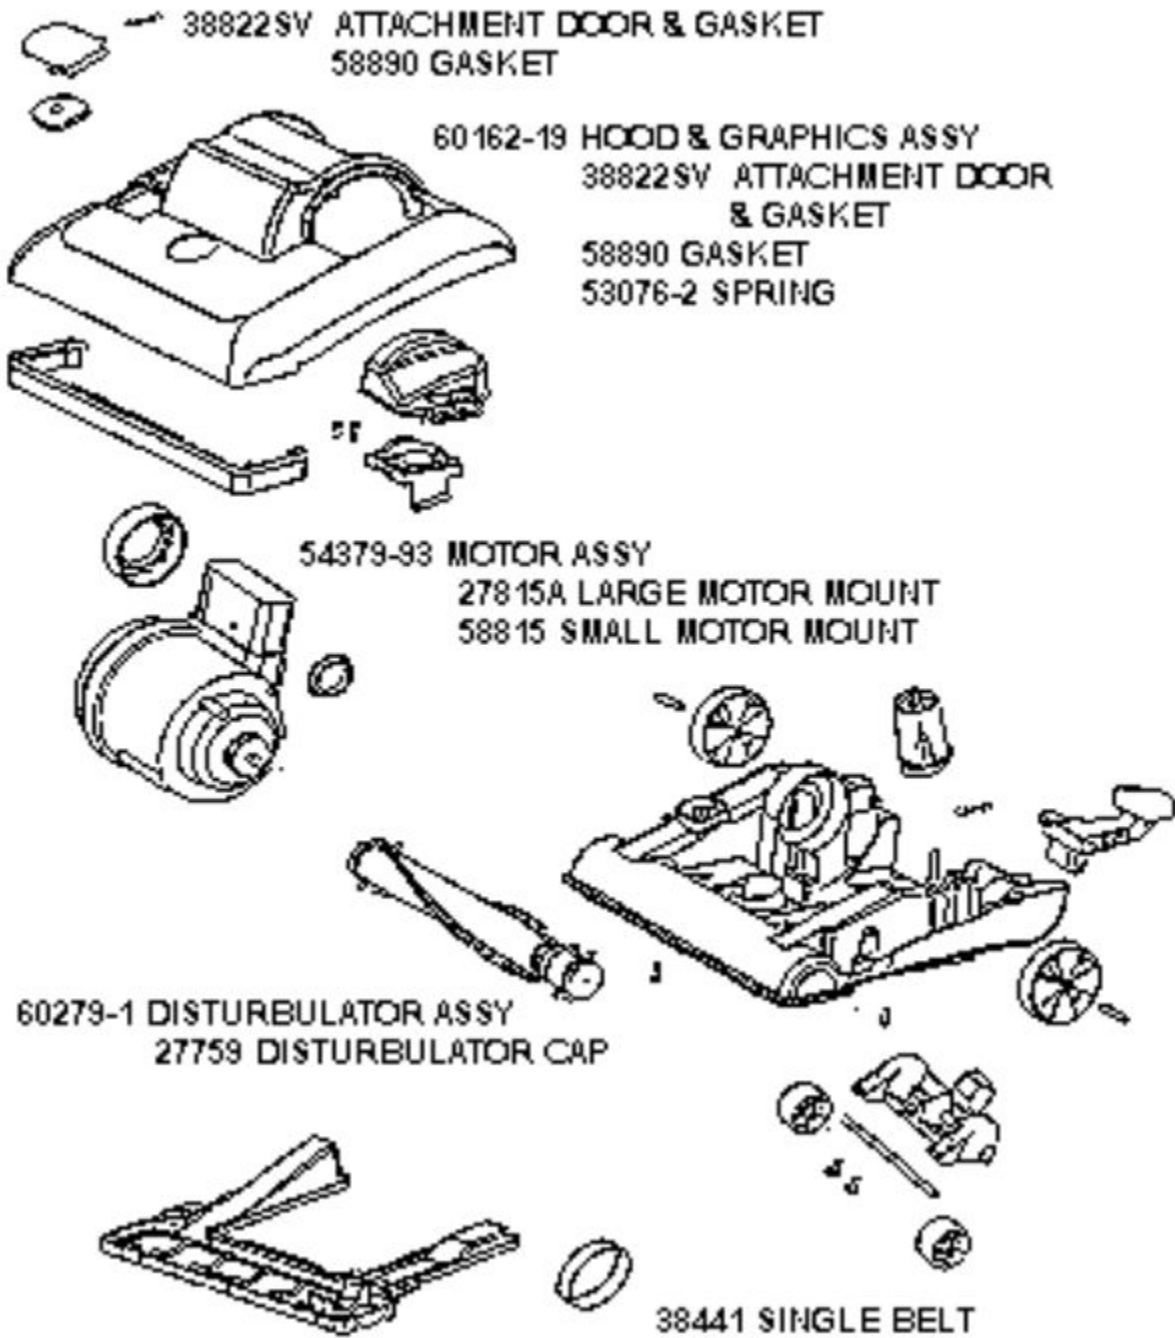

PARTS3 - 7620AT

Ref #	Part	Description	Comments	Qty
1	02193A-119N	HANDLE - LOWER		
2	27207-1	CAP - HANDLE		
3	27682-1	CORD & PLUG ASSEMBLY		
4	28013-119N	RELEASE - CORD		
5	38687-2	UPPER HANDLE ASSEMBLY		
6	53213-5	NUTS - PACKAGE 10		
7	53218-1	SCREW PACKAGE		
8	53238-13	SCREW PACKAGE		
9	53536-3	SNAP PIN - PACKAGED		

PARTS1 - 7620AT

Ref #	Part	Description	Comments	Qty
1	15325-288N	GUARD - FURNITURE		
2	15344A-313N	BRACKET - MOTOR		
3	27759	CAP - DISTURBULATOR		
4	27793A-119N	CARRIAGE (27793- (NLA)		
5	27794-119N	WHEEL - REAR		
6	27796-288N	PEDAL - SWITCH		
7	27799-288N	HANDLE RELEASE (NLA 11/1 (NLA)		
8	27815A	MOUNT - MOTOR (LARGE)		
9	28342-288N	KNOB - HEIGHT ADJUSTMENT		
10	38236A-119N	WHEEL - FRONT		
11	38822SV	ATTACHMENT DOOR & GASKET		
12	39103-1SV	BOTTOM PLATE ASSEMBLY		
13	53076-2	SPRING & AXLE PACKAGE (6)		
14	53197-3	SCREW PACKAGE		
15	54312	BELTS BRAVO U PAK		
16	54379-93	MOTOR ASSEMBLY - PKGD		
17	57567-1	AXLE - WHEEL		
18	58814	REAR AXLE		
19	58815	SMALL MOTOR MOUNT		
20	58890	DOOR GASKET		
21	60160	SCREW PACKAGE 10		
22	60162-19	HOOD & GRAPHICS ASSY - PK		
23	60163-3	BASE ASSEMBLY - PACKAGED		
24	60279-1	DISTURBULATOR ASSY - CTND		

Ref #	Part	Description	Comments	Qty
1	15376-6	SWITCH ASSY (NLA 12/09/0 (NLA)		
2	27171A	GASKET		
3	27531	IMPELLER		
4	53238-18	SCREW PACKAGE		
5	53238-38	SCREW PACKAGE		
6	54363-2	ARMATURE KIT		
7	54374-3	FAN COVER - PKG (54374-2		
8	54375-2	SCROLL ASSY - PK (54375-1		
9	54406	PLUG- PACKAGE 10		
10	54413	PACKAGE-5 HEX JAM NUT		
11	54472-1	BRUSH HOLDER & BRUSH ASSY		
12	54811	FAN WASHER - PACKAGED		
13	57949-1	GASKET		
14	60106	INTERNAL LOCKWASHER - PKG		
15	60165	RETAINING RING PKG		
16	60612-1	MOTOR ASSEMBLY - PKGD		