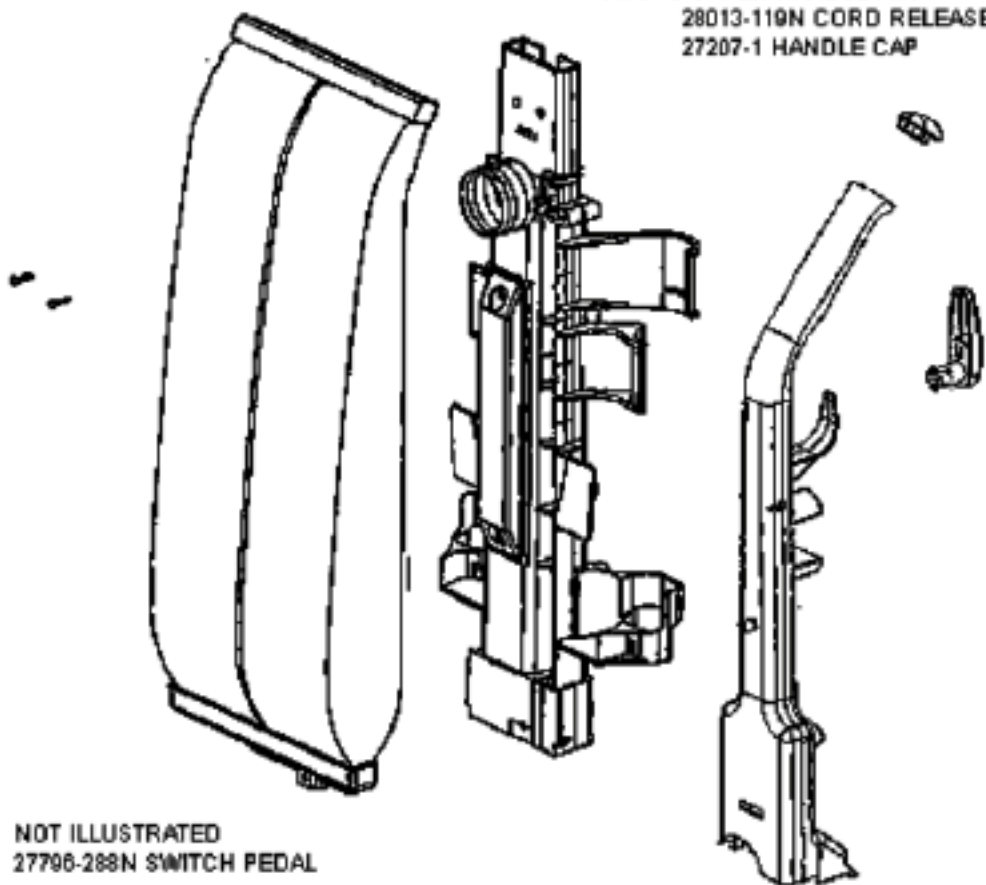

39103-1SV BOTTOM PLATE ASSY
57569 FELT GASKET

00163-7 BASE ASSY
57569 FELT GASKET
58814 REAR AXLE

NOT ILLUSTRATED
15475-313N LENS
54669-2 SCREW
57940-2 HEADLIGHT

PARTS1 - 7622AT

Ref #	Part	Description	Comments	Qty
1	14070-3	WAND - STRAIGHT		
2	15325-288N	GUARD - FURNITURE		
3	15344A-313N	BRACKET - MOTOR		
4	15475-313N	LENS - HEADLIGHT		
5	27682-1	CORD & PLUG ASSEMBLY		
6	27793A-119N	CARRIAGE (27793- (NLA)		
7	27794-119N	WHEEL - REAR		
8	27799-288N	HANDLE RELEASE (NLA 11/1 (NLA)		
9	28342-288N	KNOB - HEIGHT ADJUSTMENT		
10	38236A-119N	WHEEL - FRONT		
11	38687-2	UPPER HANDLE ASSEMBLY		
12	38822SV	ATTACHMENT DOOR & GASKET		
13	39103-1SV	BOTTOM PLATE ASSEMBLY		
14	53076-2	SPRING & AXLE PACKAGE (8)		
15	53197-3	SCREW PACKAGE		
16	54379-91	MOTOR ASSEMBLY - PKGD		
17	54689-2	SCREW PACKAGE		
18	57587-1	AXLE - WHEEL		
19	57589	GASKET - FELT		
20	57940-2	HEADLIGHT		
21	58814	REAR AXLE		
22	60160	SCREW PACKAGE 10		
23	60162-21	HOOD & GRAPHICS ASSY - PK		
24	60183-7	BASE ASSEMBLY - PACKAGED		
25	60208-15	CLOTH BAG ASSY - CTND		
26	60279-1	DISTURBULATOR ASSY - CTND		
27	60954-1	HOSE ASSEMBLY - CARTONED		

38087-2 UPPER HANDLE ASSY
28013-119N CORD RELEASE HOOK
27207-1 HANDLE CAP

PARTS2 - 7622AT

Ref #	Part	Description	Comments	Qty
1	27207-1	CAP - HANDLE		
2	27796-288N	PEDAL - SWITCH		
3	28013-119N	RELEASE - CORD		
4	38687-2	UPPER HANDLE ASSEMBLY		
5	53238-13	SCREW PACKAGE		
6	60208-15	CLOTH BAG ASSY - CTND		

ACCESSORIES - 7622AT

60954-1 HOSE ASSY COMPLETE
38239-2 HOSE ADAPTER
37057A3 HOSE COUPLING

HARDWARE
PACKAGE

OWNER'S
GUIDE

ACCESSORIES - 7622AT

Ref #	Part	Description	Comments	Qty
1	26708-119N	TOOL - CREVICE		
2	37057A-3	COUPLING - HOSE		
3	38239-2	HOSE ADAPTER ASSEMBLY		
4	57802	U FILTERAIRE PKG		
5	59015	HARDWARE PACKAGE		
6	60954-1	HOSE ASSEMBLY - CARTONED		
7	61037	COMBINATION TOOL - PACKAG		
8	70004			