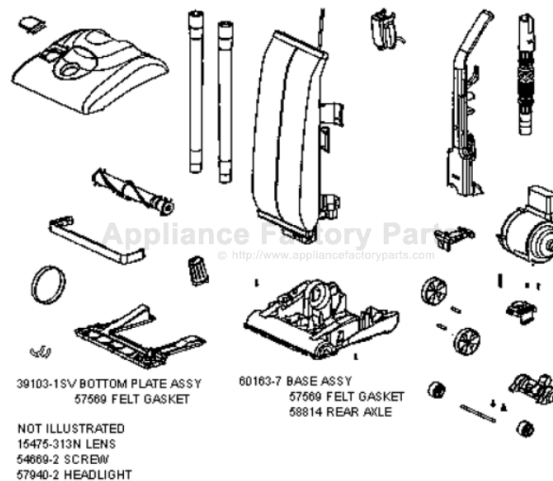

[Find Your Eureka Vacuum Cleaner Parts - Select From 855 Models](#)

----- Manual continues below part list -----