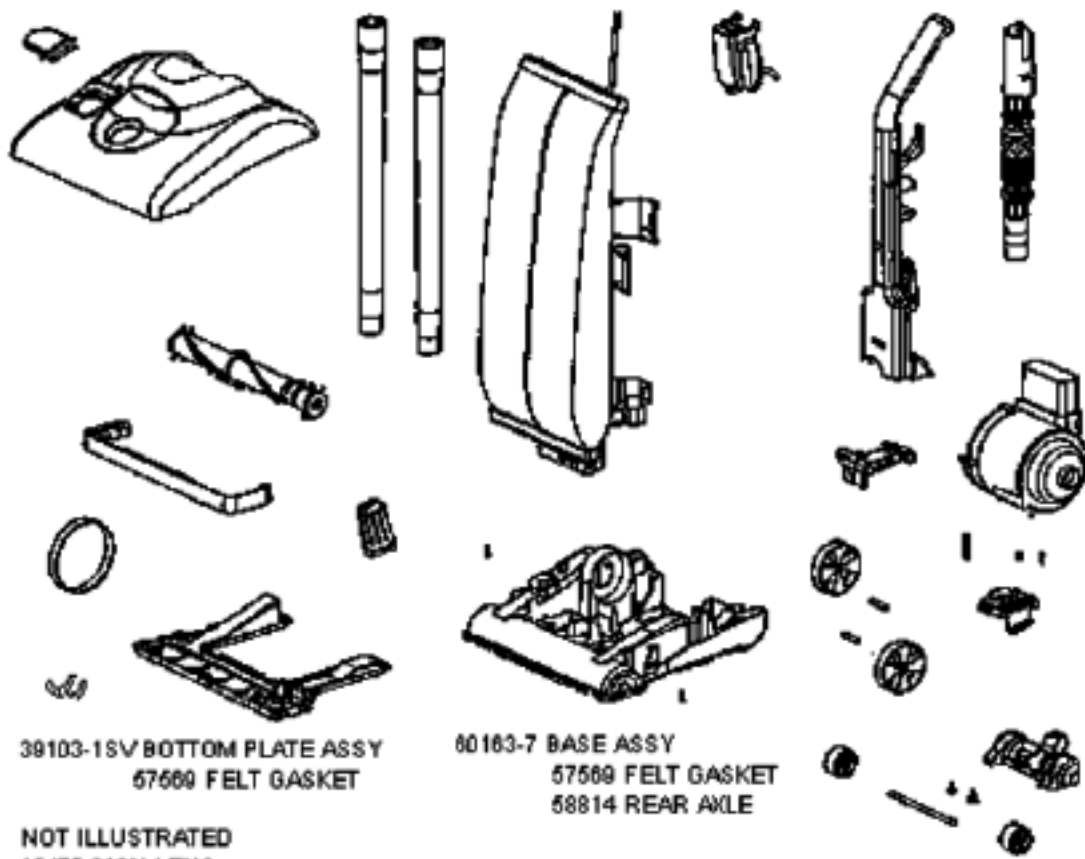

----- Manual continues below part list -----

Available Replacement Parts for Eureka 7622AT

[ER-2017](#)

BRUSH ROLLER ROLL 54325-1

39103-1SV BOTTOM PLATE ASSY
57600 FELT GASKET

00163-7 BASE ASSY
57500 FELT GASKET
58814 REAR AXLE

NOT ILLUSTRATED
15475-313N LENS
54669-2 SCREW
57940-2 HEADLIGHT

PARTS1 - 7622AT

Ref #	Part	Description	Comments	Qty
1	14070-3	WAND - STRAIGHT		
2	15325-288N	GUARD - FURNITURE		
3	15344A-313N	BRACKET - MOTOR		
4	15475-313N	LENS - HEADLIGHT		
5	27682-1	CORD & PLUG ASSEMBLY		
6	27793A-119N	CARRIAGE (27793- (NLA)		
7	27794-119N	WHEEL - REAR		
8	27799-288N	HANDLE RELEASE (NLA 11/1 (NLA)		
9	28342-288N	KNOB - HEIGHT ADJUSTMENT		
10	38236A-119N	WHEEL - FRONT		
11	38687-2	UPPER HANDLE ASSEMBLY		
12	38822SV	ATTACHMENT DOOR & GASKET		
13	39103-1SV	BOTTOM PLATE ASSEMBLY		
14	53076-2	SPRING & AXLE PACKAGE (8)		
15	53197-3	SCREW PACKAGE		
16	54379-91	MOTOR ASSEMBLY - PKGD		
17	54689-2	SCREW PACKAGE		
18	57587-1	AXLE - WHEEL		
19	57589	GASKET - FELT		
20	57940-2	HEADLIGHT		
21	58814	REAR AXLE		
22	60160	SCREW PACKAGE 10		
23	60162-21	HOOD & GRAPHICS ASSY - PK		
24	60183-7	BASE ASSEMBLY - PACKAGED		
25	60208-15	CLOTH BAG ASSY - CTND		
26	60279-1	DISTURBULATOR ASSY - CTND		
27	60954-1	HOSE ASSEMBLY - CARTONED		

38087-2 UPPER HANDLE ASSY
28013-119N CORD RELEASE HOOK
27207-1 HANDLE CAP

PARTS2 - 7622AT

Ref #	Part	Description	Comments	Qty
1	27207-1	CAP - HANDLE		
2	27796-288N	PEDAL - SWITCH		
3	28013-119N	RELEASE - CORD		
4	38687-2	UPPER HANDLE ASSEMBLY		
5	53238-13	SCREW PACKAGE		
6	60208-15	CLOTH BAG ASSY - CTND		