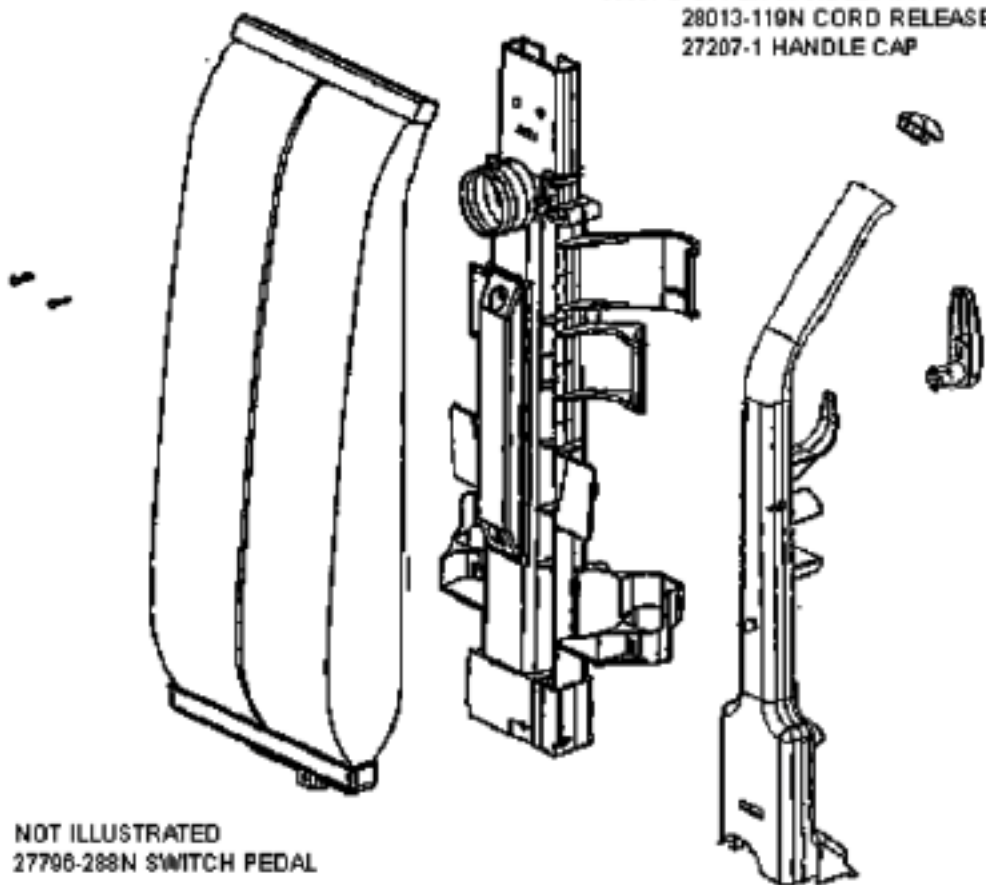

----- Manual continues below part list -----

Available Replacement Parts for Eureka 7622AT

[ER-2017](#)

BRUSH ROLLER ROLL 54325-1

39103-1SV BOTTOM PLATE ASSY
57600 FELT GASKET

00163-7 BASE ASSY
57500 FELT GASKET
58814 REAR AXLE

NOT ILLUSTRATED
15475-313N LENS
54669-2 SCREW
57940-2 HEADLIGHT

PARTS1 - 7622AT

Ref #	Part	Description	Comments	Qty
1	14070-3	WAND - STRAIGHT		
2	15325-288N	GUARD - FURNITURE		
3	15344A-313N	BRACKET - MOTOR		
4	15475-313N	LENS - HEADLIGHT		
5	27682-1	CORD & PLUG ASSEMBLY		
6	27793A-119N	CARRIAGE (27793- (NLA)		
7	27794-119N	WHEEL - REAR		
8	27799-288N	HANDLE RELEASE (NLA 11/1 (NLA)		
9	28342-288N	KNOB - HEIGHT ADJUSTMENT		
10	38236A-119N	WHEEL - FRONT		
11	38687-2	UPPER HANDLE ASSEMBLY		
12	38822SV	ATTACHMENT DOOR & GASKET		
13	39103-1SV	BOTTOM PLATE ASSEMBLY		
14	53076-2	SPRING & AXLE PACKAGE (8)		
15	53197-3	SCREW PACKAGE		
16	54379-91	MOTOR ASSEMBLY - PKGD		
17	54689-2	SCREW PACKAGE		
18	57587-1	AXLE - WHEEL		
19	57589	GASKET - FELT		
20	57940-2	HEADLIGHT		
21	58814	REAR AXLE		
22	60160	SCREW PACKAGE 10		
23	60162-21	HOOD & GRAPHICS ASSY - PK		
24	60183-7	BASE ASSEMBLY - PACKAGED		
25	60208-15	CLOTH BAG ASSY - CTND		
26	60279-1	DISTURBULATOR ASSY - CTND		
27	60954-1	HOSE ASSEMBLY - CARTONED		

38087-2 UPPER HANDLE ASSY
28013-119N CORD RELEASE HOOK
27207-1 HANDLE CAP

PARTS2 - 7622AT

Ref #	Part	Description	Comments	Qty
1	27207-1	CAP - HANDLE		
2	27796-288N	PEDAL - SWITCH		
3	28013-119N	RELEASE - CORD		
4	38687-2	UPPER HANDLE ASSEMBLY		
5	53238-13	SCREW PACKAGE		
6	60208-15	CLOTH BAG ASSY - CTND		