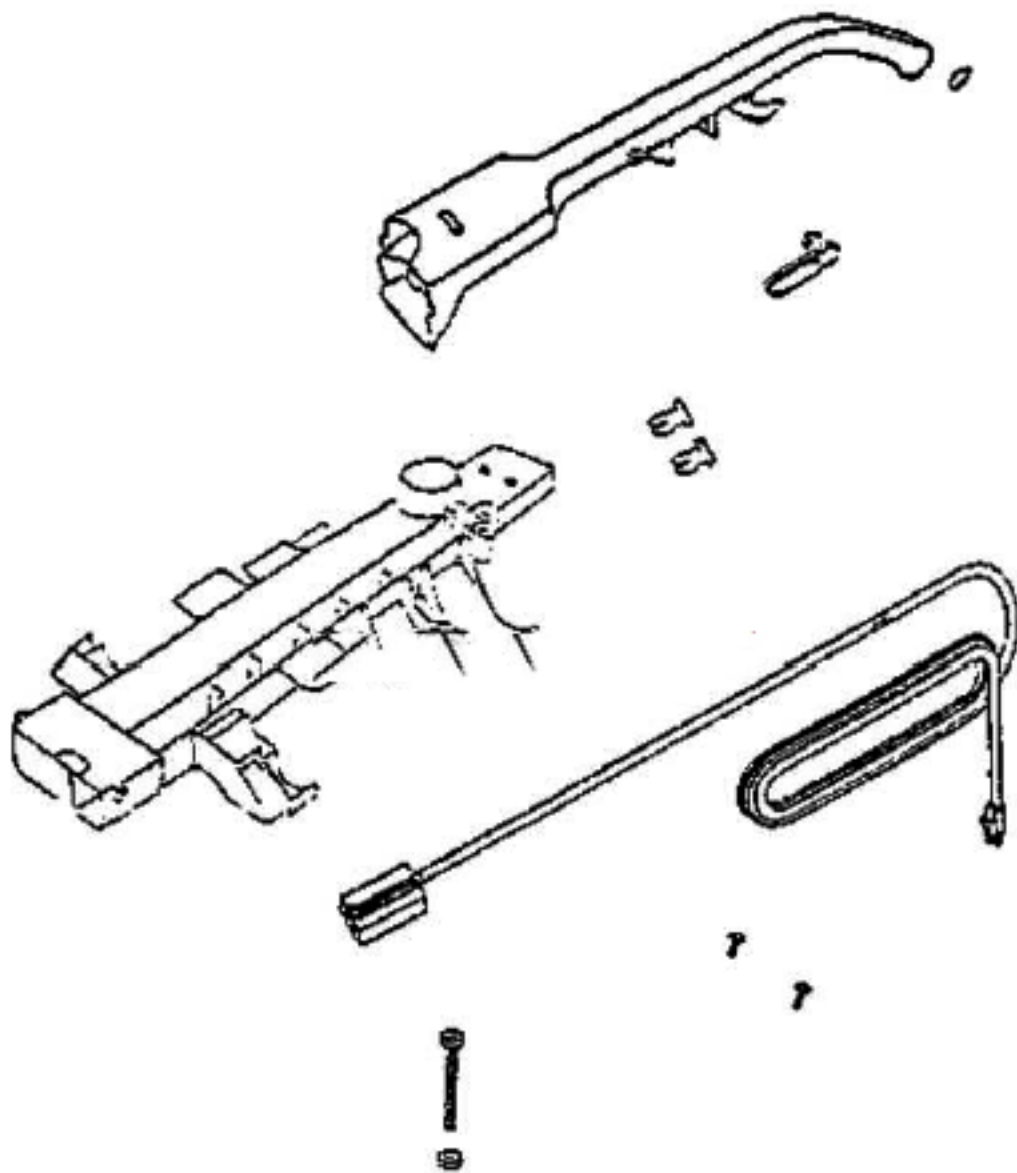

38687-2 UPPER HANDLE ASSY
27207-1 HANDLE CAP

Ref #	Part	Description	Comments	Qty
1	02193A-119N	HANDLE - LOWER		
2	26317B-3	RELEASE - CORD		
3	27207-1	CAP - HANDLE		
4	27682-1	CORD & PLUG ASSEMBLY		
5	38687-2	UPPER HANDLE ASSEMBLY		
6	53213-5	NUTS - PACKAGE 10		
7	53218-1	SCREW PACKAGE		
8	53238-13	SCREW PACKAGE		
9	53536-3	SNAP PIN - PACKAGED		

60162-2 HOOD & GRAPHICS ASSY

38822 ATTACHMENT DOOR & GASKET

58890 GASKET

53076-2 SPRING

38822 ATTACHMENT DOOR & GASKET

58890 GASKET

54379-93 MOTOR ASSY

27815A LARGE MOTOR MOUNT

58815 SMALL MOTOR MOUNT

60279-1 DISTURBULATOR ASSY

27759 DISTURBULATOR CAP

Ref #	Part	Description	Comments	Qty
1	02201B-119N	PLATE - BOTTOM		
2	15325-288N	GUARD - FURNITURE		
3	15344A-313N	BRACKET - MOTOR		
4	27759	CAP - DISTURBULATOR		
5	27793-119N	CARRIAGE		
6	27794-288N	WHEEL - REAR		
7	27795-288N	KNOB		
8	27796-288N	PEDAL - SWITCH		
9	27799-288N	RELEASE - HANDLE		
10	27815A	MOUNT - MOTOR (LARGE)		
11	38236A-119N	WHEEL - FRONT		
12	38819	FOAM MUFFLER		
13	38820	MUFFLER SCREEN		
14	38822	ATTACHMENT DOOR & GASKET		
15	53076-2	SPRING & AXLE PACKAGE (G)		
16	53197-3	SCREW PACKAGE		
17	54312	BELT PACKAGE ASSEMBLY (U)		
18	54379-93	MOTOR ASSEMBLY - PKGD		
19	57567-1	AXLE - WHEEL		
20	58814	REAR AXLE		
21	58815	SMALL MOTOR MOUNT		
22	58890	DOOR GASKET		
23	60160	SCREW PACKAGE 10		
24	60162-2	HOOD & GRAPHICS ASSY - PK		
25	60163-1	BASE ASSEMBLY - PACKAGED		
26	60279-1	DISTURBULATOR ASSY - CTND		