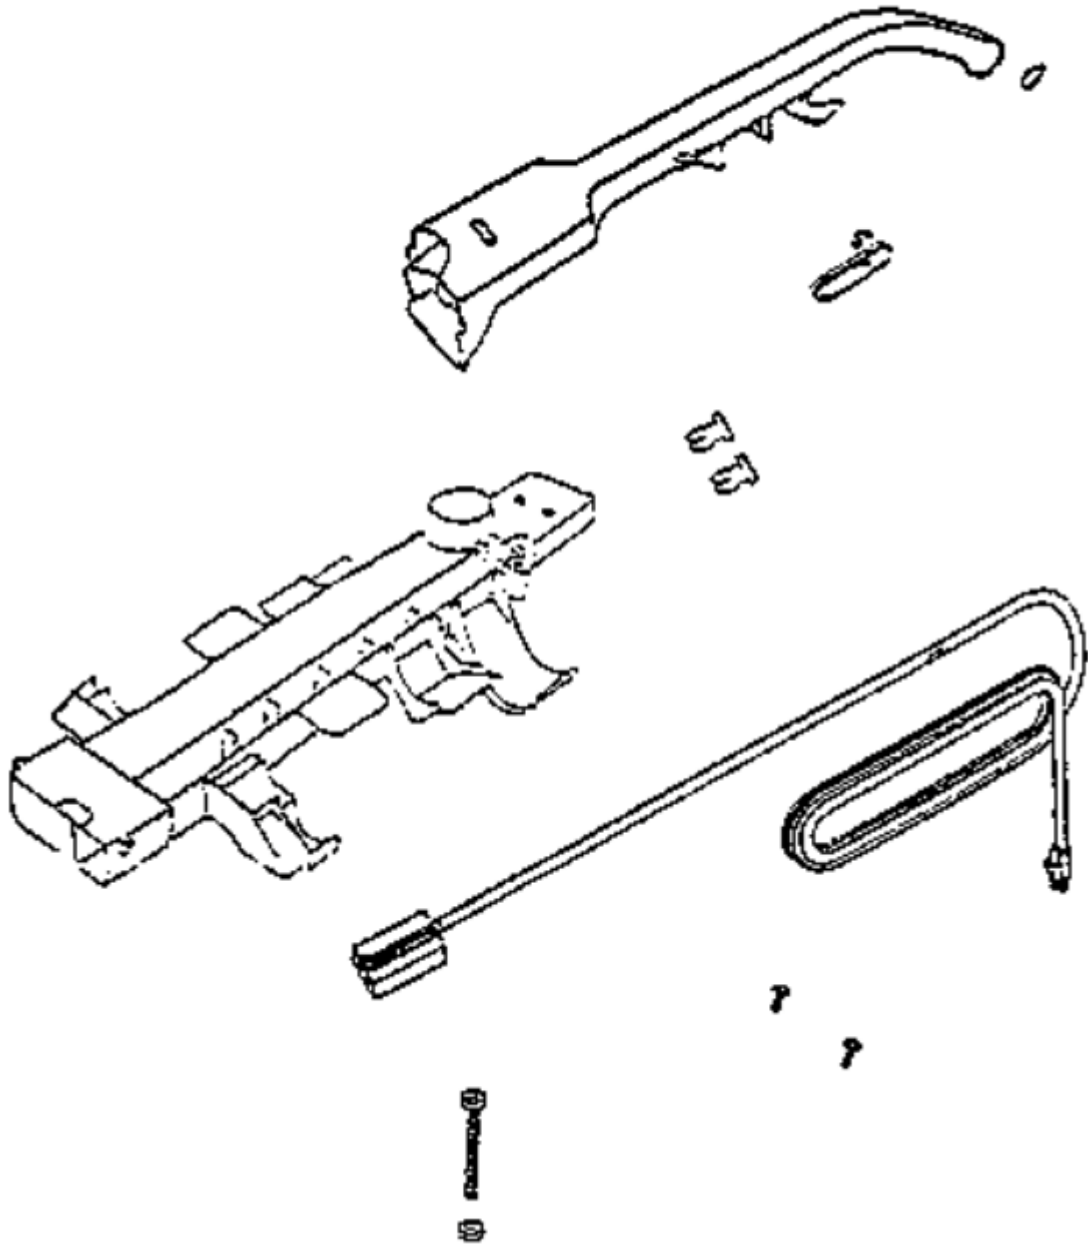

----- Manual continues below -----

**38687-3 UPPER HANDLE ASSY
27207-1 HANDLE CAP**

PARTS3 - 7642AT

Ref #	Part	Description	Comments	Qty
1	E-27207-1	CAP - HANDLE		
2	E-27674-2	CORD & PLUG ASSEMBLY		
3	E-28013-119N	RELEASE - CORD		
4	E-38687-3	UPPER HANDLE ASSEMBLY		
5	E-38808	HANDLE - LOWER		
6	E-53213-5	NUTS - PACKAGE 10		
7	E-53218-1	SCREW PACKAGE		
8	E-53238-13	SCREW PACKAGE		
9	E-53536-3	SNAP PIN PKG 10		

60279-1 DISTURBALLATOR ASSY
27759 DISTURBALLATOR CAP

PARTS1 - 7642AT

Ref #	Part	Description	Comments	Qty
1	E-15325-288N	GUARD - FURNITURE		
2	E-15343B-313N	LENS - HEADLIGHT		
3	E-15344A-313N	BRACKET - MOTOR		
4	E-27759	CAP - DISTURBULATOR		
5	E-27793-119N	CARRIAGE		
6	E-27794-119N	REAR WHEEL/5100' (27794- (NLA)		
7	E-27795-288N	KNOB		
8	E-27796-288N	PEDAL - SWITCH		
9	E-27799-288N	HANDLE RELEASE (NLA 11/1 (NLA)		
10	E-27815A	MOUNT - MOTOR (LARGE)		
11	E-38236A-119N	WHEEL - FRONT		
12	E-38819	FOAM MUFFLER		
13	E-38820	MUFFLER SCREEN		
14	E-38822	ATTACHMENT DOOR & GASKET		
15	E-39103-1	BOTTOM PLATE ASSEMBLY		
16	E-53076-2	SPRING & AXLE PACKAGE (6)		
17	E-53197-3	SCREW PACKAGE		
18	E-54312	BELTS BRAVO U PAK		
19	E-54379-97	MOTOR ASSEMBLY - PKGD		
20	E-57567-1	AXLE - WHEEL		
21	E-57940-1	LAMP - HEADLIGHT		
22	E-58814	REAR AXLE		
23	E-58815	SMALL MOTOR MOUNT		
24	E-58890	DOOR GASKET		
25	E-60160	SCREW PACKAGE 10		
26	E-60162-13	HOOD & GRAPHICS ASSY - PK		
27	E-60163-2	BASE ASSEMBLY - PACKAGED		
28	E-60279-1	DISTURBULATOR ASSY - CTND		