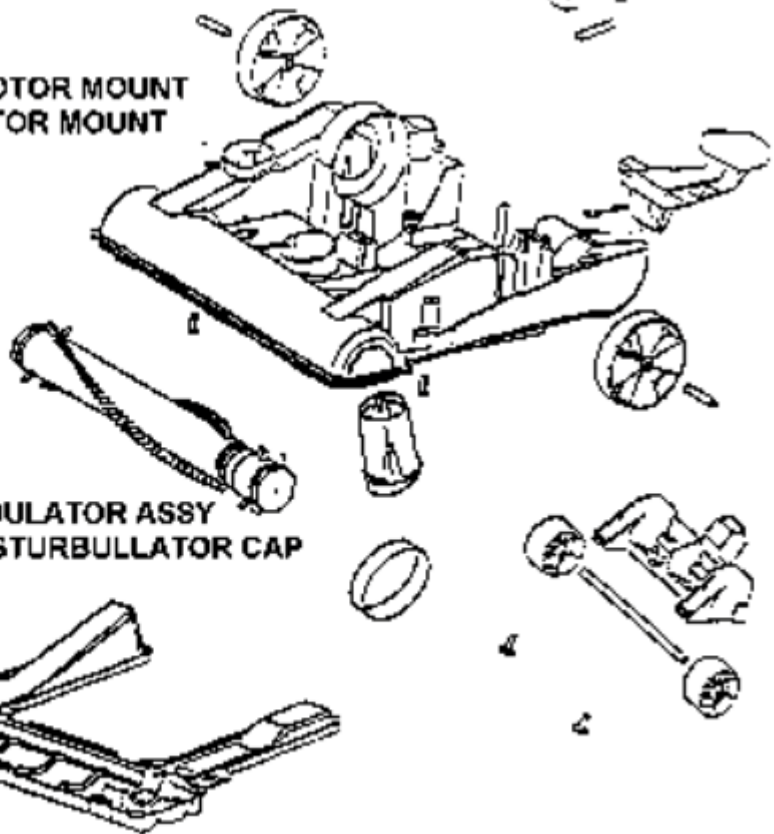

----- Manual continues below -----

**38687-3 UPPER HANDLE ASSY
27207-1 HANDLE CAP**

PARTS3 - 7642AT

Ref #	Part	Description	Comments	Qty
1	E-27207-1	CAP - HANDLE		
2	E-27674-2	CORD & PLUG ASSEMBLY		
3	E-28013-119N	RELEASE - CORD		
4	E-38687-3	UPPER HANDLE ASSEMBLY		
5	E-38808	HANDLE - LOWER		
6	E-53213-5	NUTS - PACKAGE 10		
7	E-53218-1	SCREW PACKAGE		
8	E-53238-13	SCREW PACKAGE		
9	E-53536-3	SNAP PIN PKG 10		

60162-13 HOOD & GRAPHICS ASSY W/LENS
38822 ATTACHMENT DOOR & GASKET
58890 GASKET
53076-2 SPRING
15343B-313N LENS

38822 ATTACHMENT DOOR & GASKET
58890 GASKET

54379-97 MOTOR ASSY
27815A LARGE MOTOR MOUNT
58815 SMALL MOTOR MOUNT

60279-1 DISTURBALLATOR ASSY
27759 DISTURBALLATOR CAP

PARTS1 - 7642AT

Ref #	Part	Description	Comments	Qty
1	E-15325-288N	GUARD - FURNITURE		
2	E-15343B-313N	LENS - HEADLIGHT		
3	E-15344A-313N	BRACKET - MOTOR		
4	E-27759	CAP - DISTURBULATOR		
5	E-27793-119N	CARRIAGE		
6	E-27794-119N	REAR WHEEL/5100' (27794- (NLA)		
7	E-27795-288N	KNOB		
8	E-27796-288N	PEDAL - SWITCH		
9	E-27799-288N	HANDLE RELEASE (NLA 11/1 (NLA)		
10	E-27815A	MOUNT - MOTOR (LARGE)		
11	E-38236A-119N	WHEEL - FRONT		
12	E-38819	FOAM MUFFLER		
13	E-38820	MUFFLER SCREEN		
14	E-38822	ATTACHMENT DOOR & GASKET		
15	E-39103-1	BOTTOM PLATE ASSEMBLY		
16	E-53076-2	SPRING & AXLE PACKAGE (6)		
17	E-53197-3	SCREW PACKAGE		
18	E-54312	BELTS BRAVO U PAK		
19	E-54379-97	MOTOR ASSEMBLY - PKGD		
20	E-57567-1	AXLE - WHEEL		
21	E-57940-1	LAMP - HEADLIGHT		
22	E-58814	REAR AXLE		
23	E-58815	SMALL MOTOR MOUNT		
24	E-58890	DOOR GASKET		
25	E-60160	SCREW PACKAGE 10		
26	E-60162-13	HOOD & GRAPHICS ASSY - PK		
27	E-60163-2	BASE ASSEMBLY - PACKAGED		
28	E-60279-1	DISTURBULATOR ASSY - CTND		