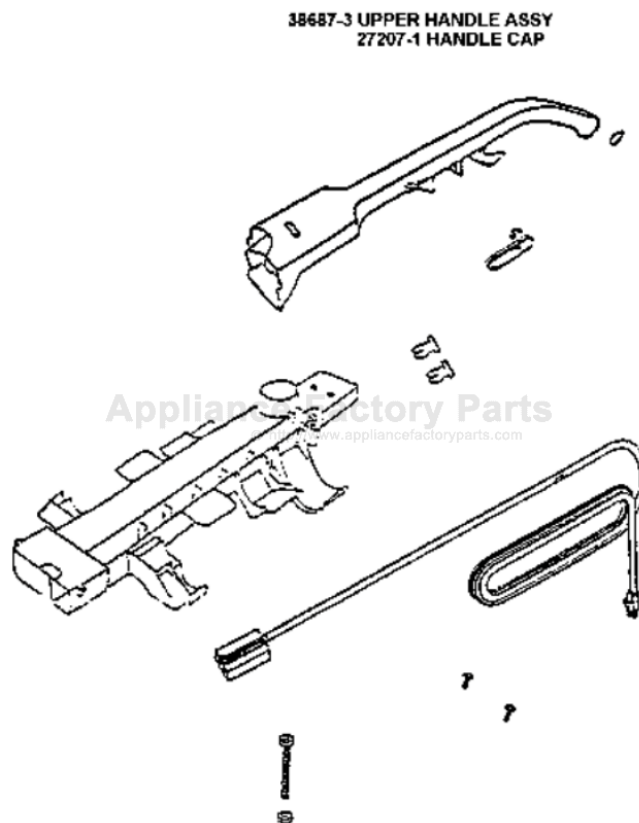

[Find Your Eureka Vacuum Cleaner Parts - Select From 853 Models](#)

----- Manual continues below -----