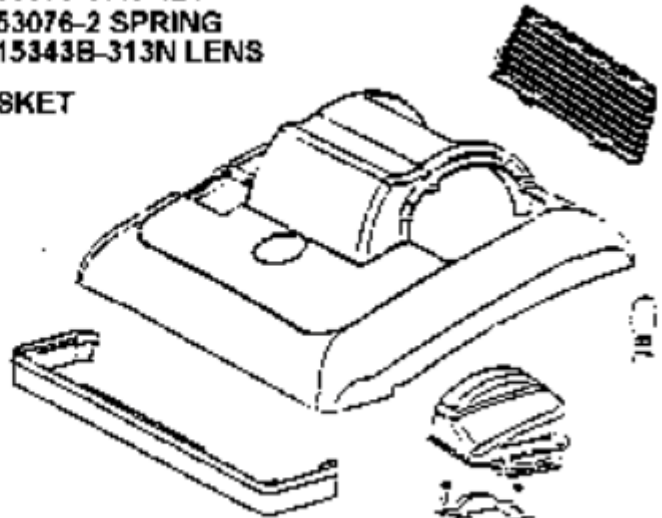

60162-13 HOOD & GRAPHICS ASSY W/LENS
38822 ATTACHMENT DOOR & GASKET
58890 GASKET
53076-2 SPRING
15343B-313N LENS

38822 ATTACHMENT DOOR & GASKET
58890 GASKET

54379-97 MOTOR ASSY
27815A LARGE MOTOR MOUNT
58815 SMALL MOTOR MOUNT

60279-1 DISTURBALLATOR ASSY
27759 DISTURBALLATOR CAP