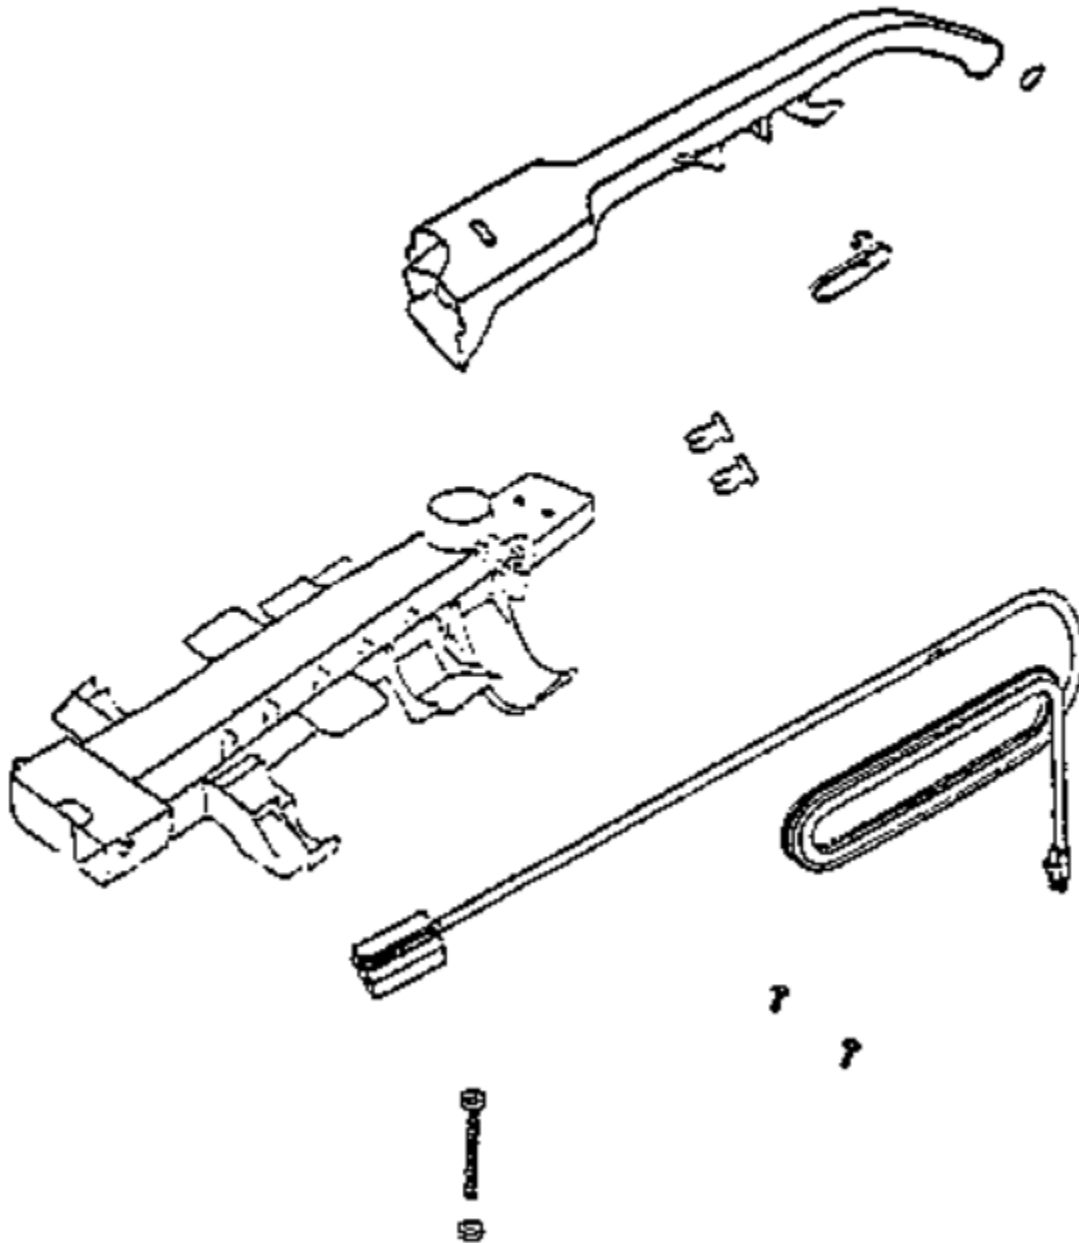

**38687-3 UPPER HANDLE ASSY  
27207-1 HANDLE CAP**

## PARTS3 - 7642AT

Ref #	Part	Description	Comments	Qty
1	E-27207-1	CAP - HANDLE		
2	E-27674-2	CORD & PLUG ASSEMBLY		
3	E-28013-119N	RELEASE - CORD		
4	E-38687-3	UPPER HANDLE ASSEMBLY		
5	E-38808	HANDLE - LOWER		
6	E-53213-5	NUTS - PACKAGE 10		
7	E-53218-1	SCREW PACKAGE		
8	E-53238-13	SCREW PACKAGE		
9	E-53536-3	SNAP PIN PKG 10		

## PARTS1 - 7642AT

Ref #	Part	Description	Comments	Qty
1	E-15325-288N	GUARD - FURNITURE		
2	E-15343B-313N	LENS - HEADLIGHT		
3	E-15344A-313N	BRACKET - MOTOR		
4	E-27759	CAP - DISTURBULATOR		
5	E-27793-119N	CARRIAGE		
6	E-27794-119N	REAR WHEEL/5100' (27794- (NLA)		
7	E-27795-288N	KNOB		
8	E-27796-288N	PEDAL - SWITCH		
9	E-27799-288N	HANDLE RELEASE (NLA 11/1 (NLA)		
10	E-27815A	MOUNT - MOTOR (LARGE)		
11	E-38236A-119N	WHEEL - FRONT		
12	E-38819	FOAM MUFFLER		
13	E-38820	MUFFLER SCREEN		
14	E-38822	ATTACHMENT DOOR & GASKET		
15	E-39103-1	BOTTOM PLATE ASSEMBLY		
16	E-53076-2	SPRING & AXLE PACKAGE (6)		
17	E-53197-3	SCREW PACKAGE		
18	E-54312	BELTS BRAVO U PAK		
19	E-54379-97	MOTOR ASSEMBLY - PKGD		
20	E-57567-1	AXLE - WHEEL		
21	E-57940-1	LAMP - HEADLIGHT		
22	E-58814	REAR AXLE		
23	E-58815	SMALL MOTOR MOUNT		
24	E-58890	DOOR GASKET		
25	E-60160	SCREW PACKAGE 10		
26	E-60162-13	HOOD & GRAPHICS ASSY - PK		
27	E-60163-2	BASE ASSEMBLY - PACKAGED		
28	E-60279-1	DISTURBULATOR ASSY - CTND		