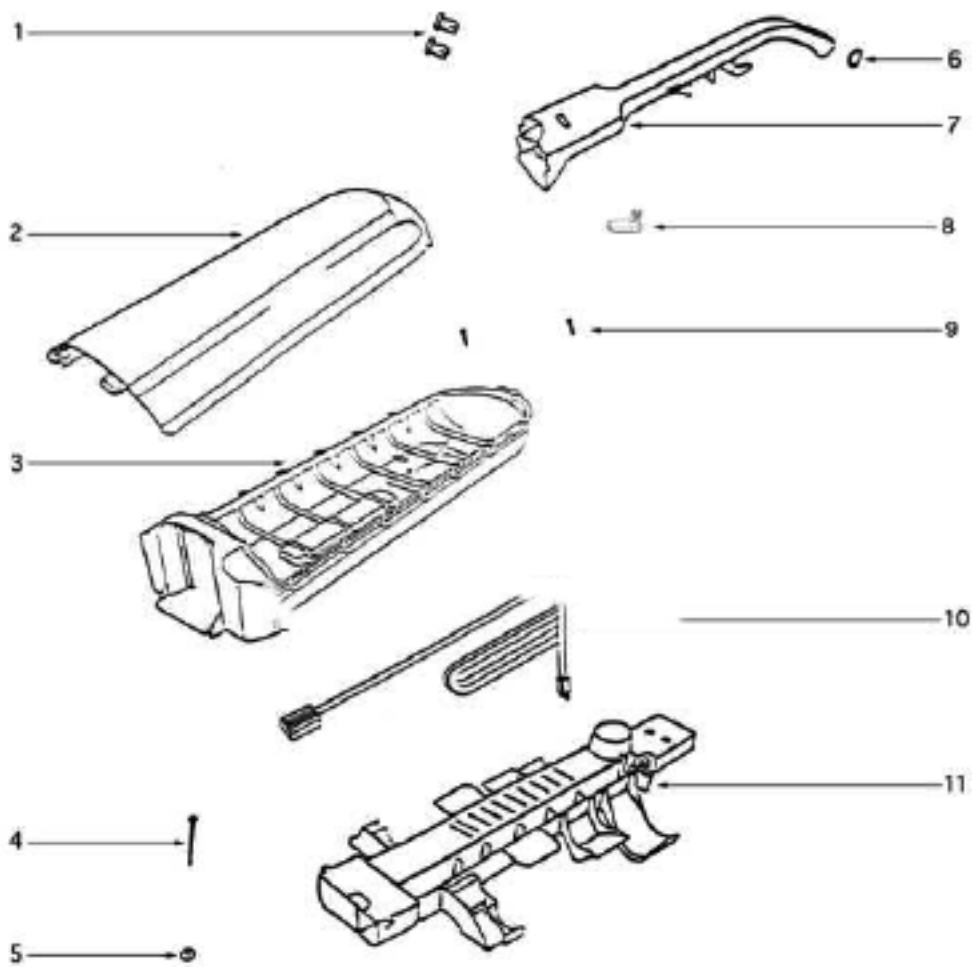

PARTS 1 - 7671AT-1

Ref #	Part	Description	Comments	Qty
1	38822SV	ATTACHMENT DOOR & GASKET		
2	58890	DOOR GASKET		
3	53076-2	SPRING & AXLE PACKAGE (6)		
4	60162-48	HOOD & GRAPHICS ASSY - PK		
5	15325-288N	GUARD - FURNITURE		
6	27815A	MOUNT - MOTOR (LARGE)		
7	60163-12	BASE ASSEMBLY - PACKAGED		
8	60279-1	DISTURBULATOR ASSY - CTND		
9	27759A-119N	CAP - DISTURBULATOR		
10	39103-1SV	BOTTOM PLATE ASSEMBLY		
11	27796-288N	PEDAL - SWITCH		
12	53197-3	SCREW PACKAGE		
13	15344B-313N	BRACKET - MOTOR		
14	54379-120	MOTOR ASSEMBLY - PKGD		
15	58815	SMALL MOTOR MOUNT		
16	58814	REAR AXLE		
17	27799-288N	RELEASE - HANDLE		
19	27794-119N	WHEEL - REAR		
22	28342C-288N	KNOB - HEIGHT ADJUSTMENT		
23	27793A-119N	CARRIAGE		
24	57567-1	AXLE - WHEEL		
25	38236B-119N	WHEEL - FRONT		
26	60160	SCREW PACKAGE 10		
27	61120	BELT PKG ASSY-STYLE U EXT		

Ref #	Part	Description	Comments	Qty
1	53536-3	SNAP PIN - PACKAGED		
2	60098-31	COVER & GRAPHICS ASSY - P		
3	60785	REAR HSNG KIT		
4	53218-2	SCREW PACKAGE		
5	53213-5	NUTS - PACKAGE 10		
6	27207-1	CAP - HANDLE		
7	38687-4	UPPER HANDLE ASSEMBLY		
8	28013-119N	RELEASE - CORD		
9	53238-13	SCREW PACKAGE		
10	27674-2	CORD & PLUG ASSEMBLY		
11	02193A-119N	HANDLE - LOWER		