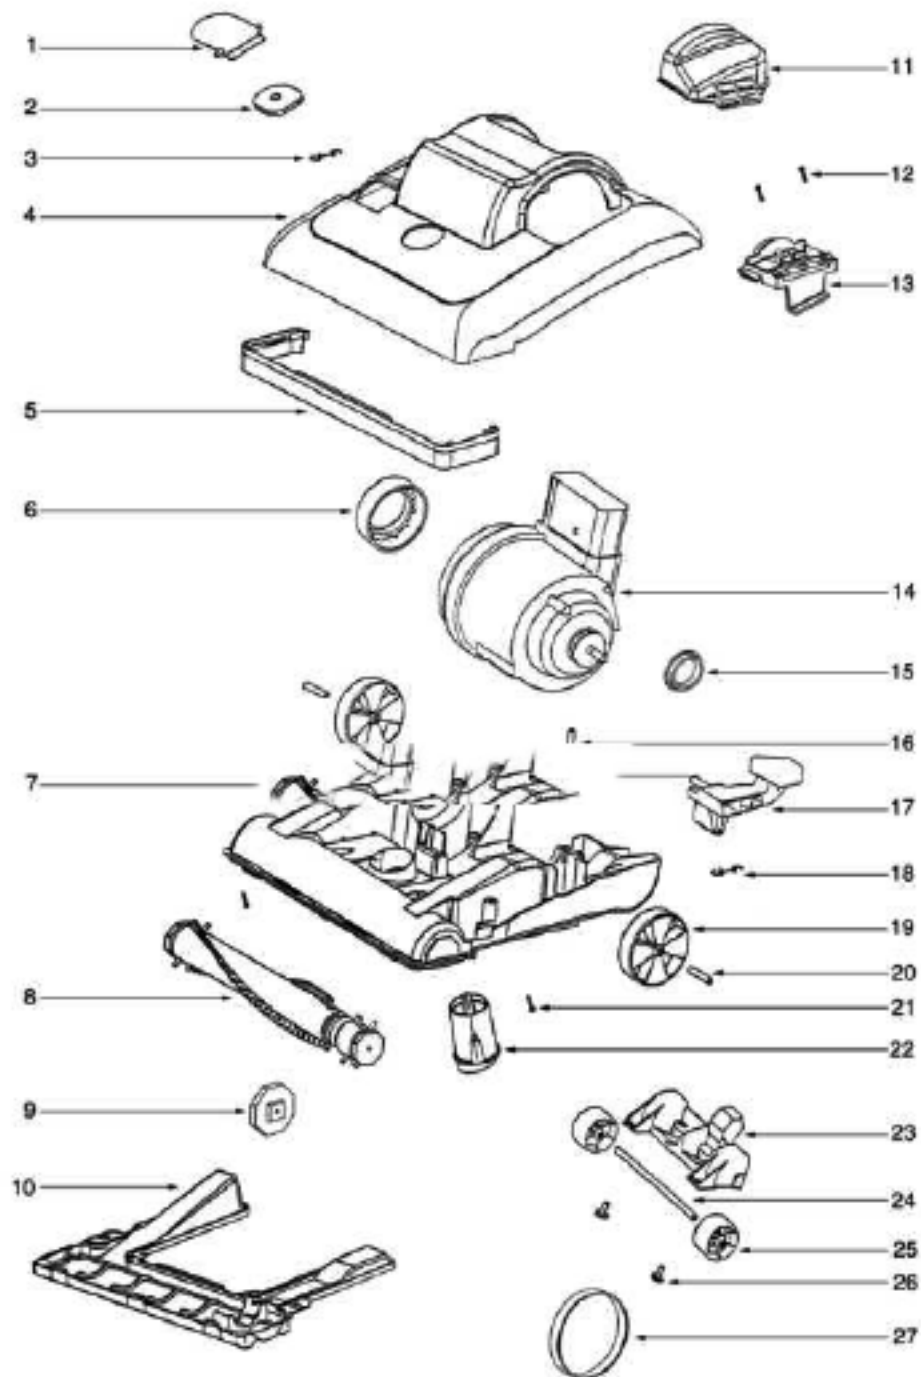

PARTS 1 - 7671AT-1

Ref #	Part	Description	Comments	Qty
1	38822SV	ATTACHMENT DOOR & GASKET		
2	58890	DOOR GASKET		
3	53076-2	SPRING & AXLE PACKAGE (6)		
4	60162-48	HOOD & GRAPHICS ASSY - PK		
5	15325-288N	GUARD - FURNITURE		
6	27815A	MOUNT - MOTOR (LARGE)		
7	60163-12	BASE ASSEMBLY - PACKAGED		
8	60279-1	DISTURBULATOR ASSY - CTND		
9	27759A-119N	CAP - DISTURBULATOR		
10	39103-1SV	BOTTOM PLATE ASSEMBLY		
11	27796-288N	PEDAL - SWITCH		
12	53197-3	SCREW PACKAGE		
13	15344B-313N	BRACKET - MOTOR		
14	54379-120	MOTOR ASSEMBLY - PKGD		
15	58815	SMALL MOTOR MOUNT		
16	58814	REAR AXLE		
17	27799-288N	RELEASE - HANDLE		
19	27794-119N	WHEEL - REAR		
22	28342C-288N	KNOB - HEIGHT ADJUSTMENT		
23	27793A-119N	CARRIAGE		
24	57567-1	AXLE - WHEEL		
25	38236B-119N	WHEEL - FRONT		
26	60160	SCREW PACKAGE 10		
27	61120	BELT PKG ASSY-STYLE U EXT		

Ref #	Part	Description	Comments	Qty
1	53536-3	SNAP PIN - PACKAGED		
2	60098-31	COVER & GRAPHICS ASSY - P		
3	60785	REAR HSNG KIT		
4	53218-2	SCREW PACKAGE		
5	53213-5	NUTS - PACKAGE 10		
6	27207-1	CAP - HANDLE		
7	38687-4	UPPER HANDLE ASSEMBLY		
8	28013-119N	RELEASE - CORD		
9	53238-13	SCREW PACKAGE		
10	27674-2	CORD & PLUG ASSEMBLY		
11	02193A-119N	HANDLE - LOWER		

Ref #	Part	Description	Comments	Qty
1	54406	PLUG- PACKAGE 10		
2	54363-5	MOTOR ASSEMBLY - PKGD		
3	54472-2	BRUSH HOLDER & BRUSH ASSY		
4	53238-18	SCREW PACKAGE		
5	60612-4	MOTOR ASSEMBLY - PKGD		
6	15377-13	SWITCH ASSEMBLY		
7	60165	RETAINING RING PKG		
8	54375-2	SCROLL ASSY - PKG		
9	54811	FAN WASHER - PACKAGED		
10	27930	IMPELLER		
11	60106	INTERNAL LOCKWASHER - PKG		
12	54374-3	FAN COVER - PACKAGED		
13	57949-1	GASKET		
14	54413	PACKAGE-5 HEX JAM NUT		
15	53238-38	SCREW PACKAGE		