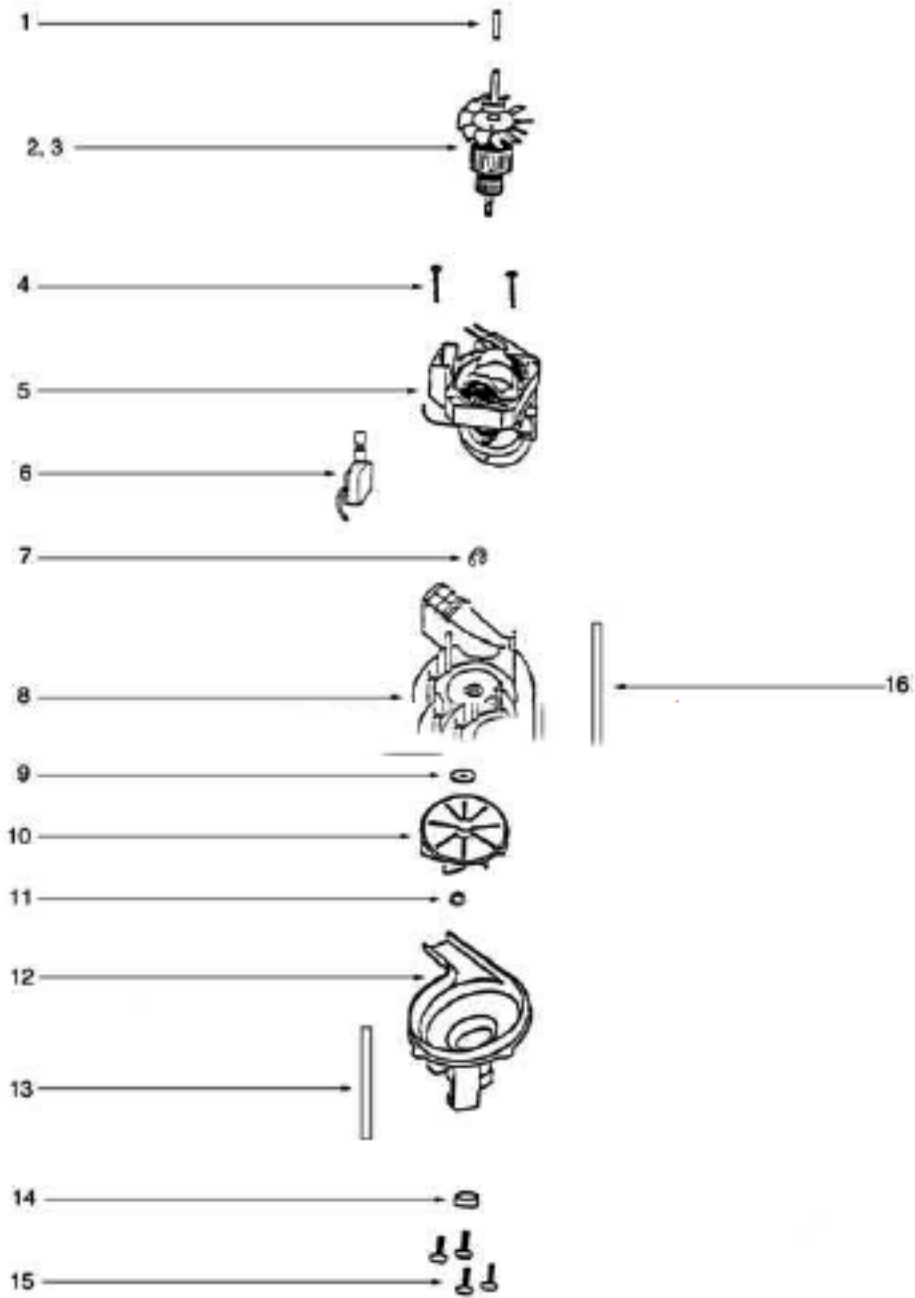

PARTS 1 - 7671AT-1

Ref #	Part	Description	Comments	Qty
1	38822SV	ATTACHMENT DOOR & GASKET		
2	58890	DOOR GASKET		
3	53076-2	SPRING & AXLE PACKAGE (6)		
4	60162-48	HOOD & GRAPHICS ASSY - PK		
5	15325-288N	GUARD - FURNITURE		
6	27815A	MOUNT - MOTOR (LARGE)		
7	60163-12	BASE ASSEMBLY - PACKAGED		
8	60279-1	DISTURBULATOR ASSY - CTND		
9	27759A-119N	CAP - DISTURBULATOR		
10	39103-1SV	BOTTOM PLATE ASSEMBLY		
11	27796-288N	PEDAL - SWITCH		
12	53197-3	SCREW PACKAGE		
13	15344B-313N	BRACKET - MOTOR		
14	54379-120	MOTOR ASSEMBLY - PKGD		
15	58815	SMALL MOTOR MOUNT		
16	58814	REAR AXLE		
17	27799-288N	RELEASE - HANDLE		
19	27794-119N	WHEEL - REAR		
22	28342C-288N	KNOB - HEIGHT ADJUSTMENT		
23	27793A-119N	CARRIAGE		
24	57567-1	AXLE - WHEEL		
25	38236B-119N	WHEEL - FRONT		
26	60160	SCREW PACKAGE 10		
27	61120	BELT PKG ASSY-STYLE U EXT		

Ref #	Part	Description	Comments	Qty
1	53536-3	SNAP PIN - PACKAGED		
2	60098-31	COVER & GRAPHICS ASSY - P		
3	60785	REAR HSNG KIT		
4	53218-2	SCREW PACKAGE		
5	53213-5	NUTS - PACKAGE 10		
6	27207-1	CAP - HANDLE		
7	38687-4	UPPER HANDLE ASSEMBLY		
8	28013-119N	RELEASE - CORD		
9	53238-13	SCREW PACKAGE		
10	27674-2	CORD & PLUG ASSEMBLY		
11	02193A-119N	HANDLE - LOWER		

Ref #	Part	Description	Comments	Qty
1	54406	PLUG- PACKAGE 10		
2	54363-5	MOTOR ASSEMBLY - PKGD		
3	54472-2	BRUSH HOLDER & BRUSH ASSY		
4	53238-18	SCREW PACKAGE		
5	60612-4	MOTOR ASSEMBLY - PKGD		
6	15377-13	SWITCH ASSEMBLY		
7	60165	RETAINING RING PKG		
8	54375-2	SCROLL ASSY - PKG		
9	54811	FAN WASHER - PACKAGED		
10	27930	IMPELLER		
11	60106	INTERNAL LOCKWASHER - PKG		
12	54374-3	FAN COVER - PACKAGED		
13	57949-1	GASKET		
14	54413	PACKAGE-5 HEX JAM NUT		
15	53238-38	SCREW PACKAGE		