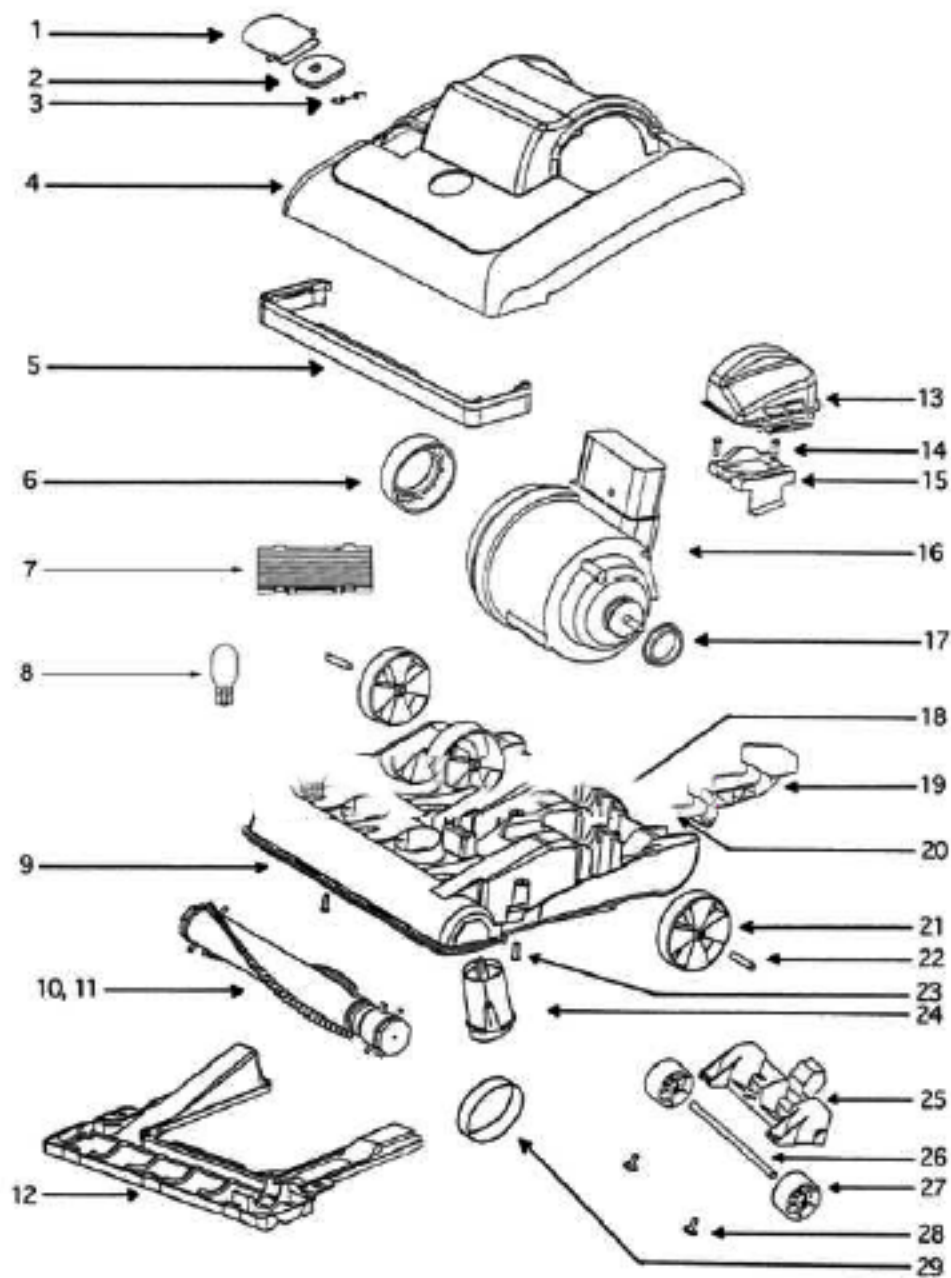

Ref #	Part	Description	Comments	Qty
1	53536-3	SNAP PIN - PACKAGED		
2	60098-27	COVER & GRAPHICS ASSY - P		
3	02154B-119N	REAR HSNG KIT		
4	53218-1	SCREW PACKAGE		
5	53213-5	NUTS - PACKAGE 10		
6	27207-1	CAP - HANDLE		
7	38687-4	UPPER HANDLE ASSEMBLY		
8	28013-119N	RELEASE - CORD		
9	53238-13	SCREW PACKAGE		
10	27674-2	CORD & PLUG ASSEMBLY		
11	02193A-119N	HANDLE - LOWER		

Ref #	Part	Description	Comments	Qty
1	38822SV	ATTACHMENT DOOR & GASKET		
2	58890	DOOR GASKET		
3	53076-2	SPRING & AXLE PACKAGE (6)		
4	60162-40	HOOD & GRAPHICS ASSY - PK		
5	15325-288N	GUARD - FURNITURE		
6	27815A	MOUNT - MOTOR (LARGE)		
7	15475-313N	LENS - HEADLIGHT		
8	57940-2	LAMP - HEADLIGHT		
9	60163-6	BASE ASSEMBLY - PACKAGED		
10	60279-1	DISTURBULATOR ASSY - CTND		
11	27759	CAP - DISTURBULATOR		
12	39103-1SV	BOTTOM PLATE ASSEMBLY		
13	27796-288N	PEDAL - SWITCH		
14	53197-3	SCREW PACKAGE		
15	15344B-313N	BRACKET - MOTOR		
16	54379-122	MOTOR ASSEMBLY - PKGD		
17	58815	SMALL MOTOR MOUNT		
18	58814	REAR AXLE		
19	27799-288N	RELEASE - HANDLE		
20	27794-119N	WHEEL - REAR		
21	28342B-288N	KNOB - HEIGHT ADJUSTMENT		
22	27793A-119N	CARRIAGE		
23	57567-1	AXLE - WHEEL		
24	38236B-119N	WHEEL - FRONT		
25	60160	SCREW PACKAGE 10		
26	61120	BELT PKG ASSY-(U-EXTENDED)		

Ref #	Part	Description	Comments	Qty
1	54406	PLUG- PACKAGE 10		
2	54363-5	MOTOR ASSEMBLY - PKGD		
3	54472-2	BRUSH HOLDER & BRUSH ASSY		
4	53238-18	SCREW PACKAGE		
5	60612-3	MOTOR ASSEMBLY - PKGD		
6	39406-1	SWITCH ASSEMBLY		
7	60165	RETAINING RING PKG		
8	54375-2	SCROLL ASSY - PKG		
9	54811	FAN WASHER - PACKAGED		
10	27930	IMPELLER		
11	60106	INTERNAL LOCKWASHER - PKG		
12	54374-3	FAN COVER - PACKAGED		
13	57949-1	GASKET		
14	54413	PACKAGE-5 HEX JAM NUT		
15	53238-38	SCREW PACKAGE		

Ref #	Part	Description	Comments	Qty
1	60954-1	HOSE ASSEMBLY - CARTONED		
2	14070-3	WAND - STRAIGHT		
3	26708-119N	TOOL - CREVICE		
4	59015	HARDWARE PACKAGE		
5	54310A	PAPER BAG PKG ASSY STYLE		
6	61037	COMBINATION TOOL - PACKAG		
7	70885	OWNER'S GUIDE		