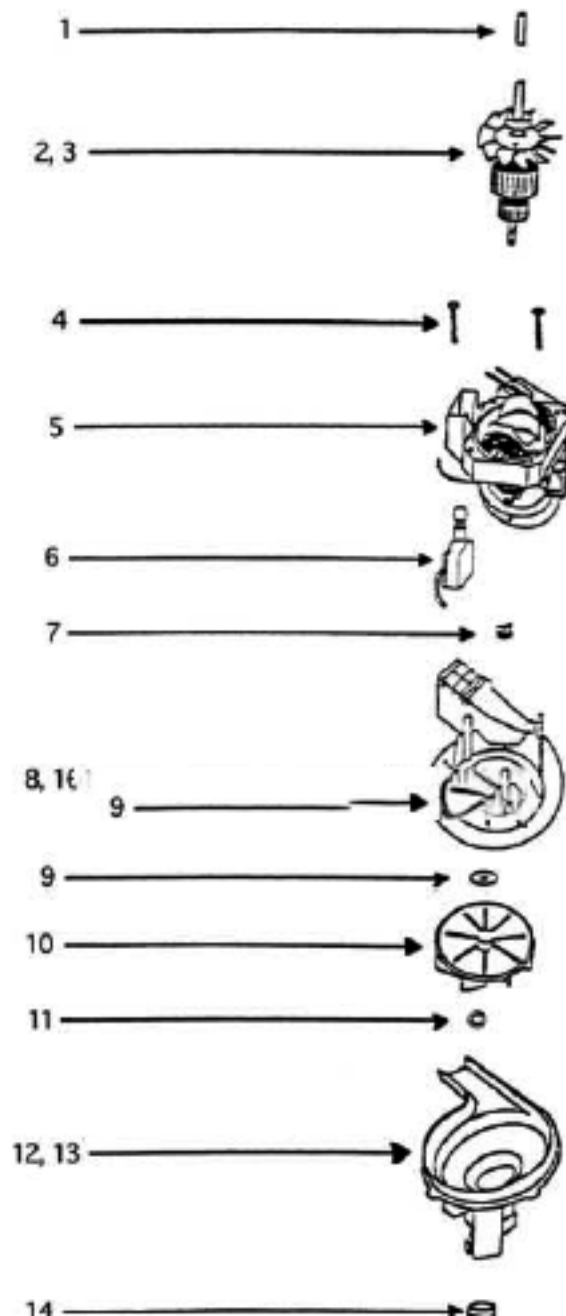

Ref #	Part	Description	Comments	Qty
1	53536-3	SNAP PIN - PACKAGED		
2	60098-27	COVER & GRAPHICS ASSY - P		
3	02154B-119N	REAR HSNG KIT		
4	53218-1	SCREW PACKAGE		
5	53213-5	NUTS - PACKAGE 10		
6	27207-1	CAP - HANDLE		
7	38687-4	UPPER HANDLE ASSEMBLY		
8	28013-119N	RELEASE - CORD		
9	53238-13	SCREW PACKAGE		
10	27674-2	CORD & PLUG ASSEMBLY		
11	02193A-119N	HANDLE - LOWER		

Ref #	Part	Description	Comments	Qty
1	38822SV	ATTACHMENT DOOR & GASKET		
2	58890	DOOR GASKET		
3	53076-2	SPRING & AXLE PACKAGE (6)		
4	60162-40	HOOD & GRAPHICS ASSY - PK		
5	15325-288N	GUARD - FURNITURE		
6	27815A	MOUNT - MOTOR (LARGE)		
7	15475-313N	LENS - HEADLIGHT		
8	57940-2	LAMP - HEADLIGHT		
9	60163-6	BASE ASSEMBLY - PACKAGED		
10	60279-1	DISTURBULATOR ASSY - CTND		
11	27759	CAP - DISTURBULATOR		
12	39103-1SV	BOTTOM PLATE ASSEMBLY		
13	27796-288N	PEDAL - SWITCH		
14	53197-3	SCREW PACKAGE		
15	15344B-313N	BRACKET - MOTOR		
16	54379-122	MOTOR ASSEMBLY - PKGD		
17	58815	SMALL MOTOR MOUNT		
18	58814	REAR AXLE		
19	27799-288N	RELEASE - HANDLE		
20	27794-119N	WHEEL - REAR		
21	28342B-288N	KNOB - HEIGHT ADJUSTMENT		
22	27793A-119N	CARRIAGE		
23	57567-1	AXLE - WHEEL		
24	38236B-119N	WHEEL - FRONT		
25	60160	SCREW PACKAGE 10		
26	61120	BELT PKG ASSY-(U-EXTENDED)		

Ref #	Part	Description	Comments	Qty
1	54406	PLUG- PACKAGE 10		
2	54363-5	MOTOR ASSEMBLY - PKGD		
3	54472-2	BRUSH HOLDER & BRUSH ASSY		
4	53238-18	SCREW PACKAGE		
5	60612-3	MOTOR ASSEMBLY - PKGD		
6	39406-1	SWITCH ASSEMBLY		
7	60165	RETAINING RING PKG		
8	54375-2	SCROLL ASSY - PKG		
9	54811	FAN WASHER - PACKAGED		
10	27930	IMPELLER		
11	60106	INTERNAL LOCKWASHER - PKG		
12	54374-3	FAN COVER - PACKAGED		
13	57949-1	GASKET		
14	54413	PACKAGE-5 HEX JAM NUT		
15	53238-38	SCREW PACKAGE		

Ref #	Part	Description	Comments	Qty
1	60954-1	HOSE ASSEMBLY - CARTONED		
2	14070-3	WAND - STRAIGHT		
3	26708-119N	TOOL - CREVICE		
4	59015	HARDWARE PACKAGE		
5	54310A	PAPER BAG PKG ASSY STYLE		
6	61037	COMBINATION TOOL - PACKAG		
7	70885	OWNER'S GUIDE		