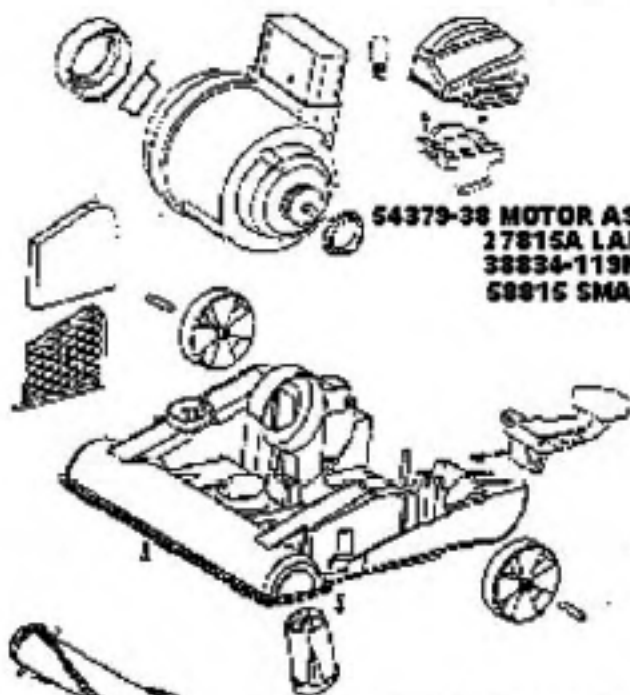

PARTS3 - 7677AT

PARTS3 - 7677AT

Ref #	Part	Description	Comments	Qty
1	02154-119N	REAR HSNG KIT		
2	02155-119N	HANDLE - LOWER		
3	26317B-3	Discontinued, use 28013-119N		
4	27207-1	CAP - HANDLE		
5	27682-1	CORD & PLUG ASSEMBLY		
6	38398-1	ACOUSTIC PAD (NLA)		
7	38687-2	UPPER HANDLE ASSEMBLY		
8	53213-5	NUTS - PACKAGE 10		
9	53218-1	SCREW PACKAGE		
10	53238-13	SCREW PACKAGE		
11	53536-3	SNAP PIN - PACKAGED		
12	60098-6	COVER & GRAPHICS ASSY - P		

38822 ATTACHMENT DOOR & GASKET
58890 GASKET

60162-7 HOOD & GRAPHICS ASSY W/ LENS
38822 ATTACH. DOOR & GASKET
58890 GASKET
53076-2 AXLE SPRING
15343B-313N LENS

54379-38 MOTOR ASSY
17815A LARGE MOTOR MOUNT
38834-113N MOTOR REDUCER
58815 SMALL MOTOR MOUNT

54325-2 DISTURBULATOR ASSY
54359 FELT WASHER
27209A DISTURBULATOR CAP

PARTS1 - 7677AT

Ref #	Part	Description	Comments	Qty
1	02201A-119N	PLATE - BOTTOM		
2	15325-288N	GUARD - FURNITURE		
3	15343B-313N	LENS - HEADLIGHT		
4	15344A-313N	BRACKET - MOTOR		
5	27209A	CAP - DISTURBULATOR		
6	27793-119N	CARRIAGE		
7	27794-288N	WHEEL - REAR		
8	27795-288N	KNOB		
9	27796-288N	PEDAL - SWITCH		
10	27799-288N	HANDLE RELEASE (NLA 11/1 (NLA)		
11	27815A	MOUNT - MOTOR (LARGE)		
12	38236A-119N	WHEEL - FRONT		
13	38819	FOAM MUFFLER		
14	38820	MUFFLER SCREEN		
15	38822	ATTACHMENT DOOR & GASKET		
16	38834-119N	REDUCER - MOTOR		
17	53076-2	SPRING & AXLE PACKAGE (8)		
18	53197-3	SCREW PACKAGE		
19	54312	BELTS BRAVO U PAK		
20	54325-2	DISTURBULATOR ASSY - CART		
21	54359	PACKAGE - FELT WASHER		
22	54379-38	MOTOR ASSEMBLY - PKGD		
23	57587-1	AXLE - WHEEL		
24	57940-1	LAMP - HEADLIGHT		
25	58814	REAR AXLE		
26	58815	SMALL MOTOR MOUNT		
27	58890	DOOR GASKET		
28	60160	SCREW PACKAGE 10		
29	60162-7	HOOD & GRAPHICS ASSY - PK		
30	60163-1	BASE ASSEMBLY - PACKAGED		