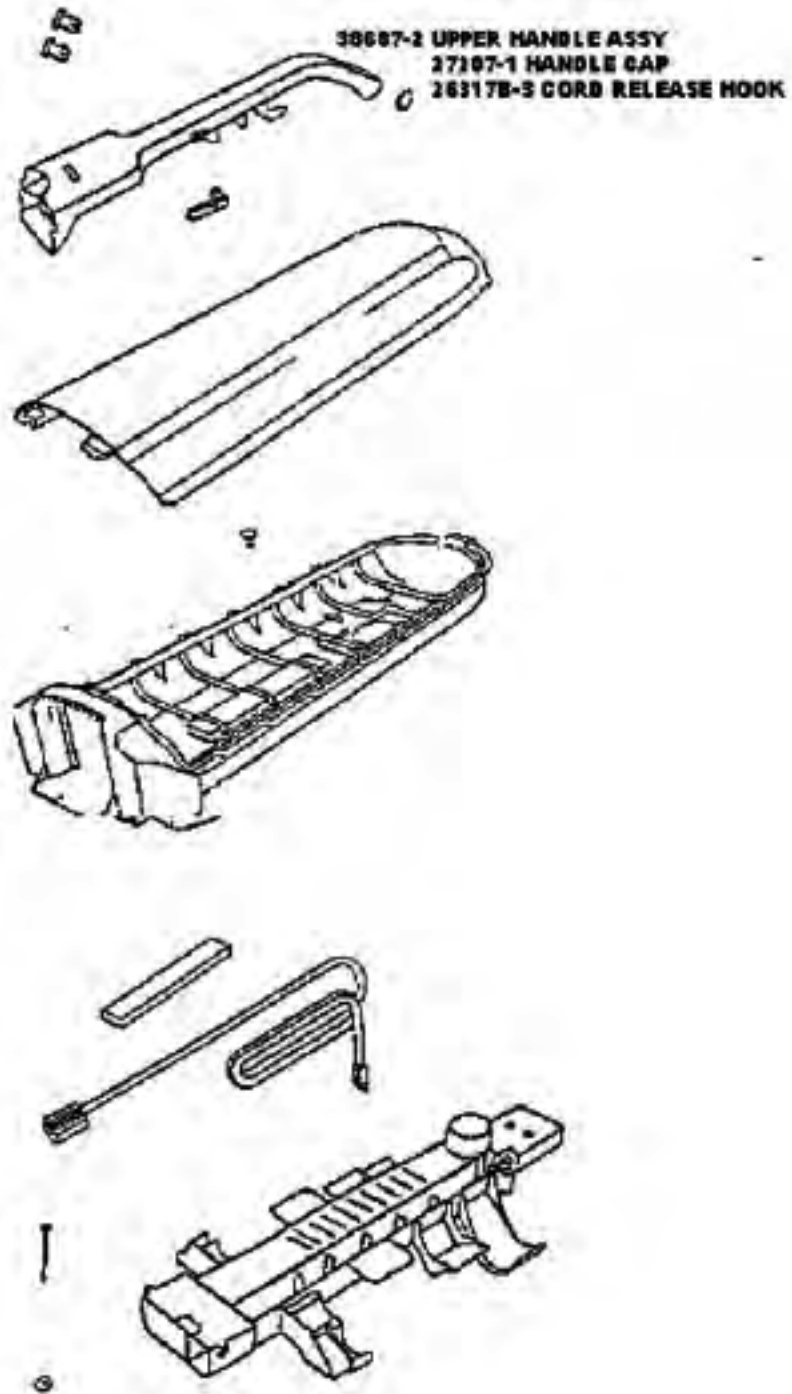

## PARTS3 - 7677AT

Ref #	Part	Description	Comments	Qty
1	02154-119N	REAR HSNG KIT		
2	02155-119N	HANDLE - LOWER		
3	26317B-3	Discontinued, use 28013-119N		
4	27207-1	CAP - HANDLE		
5	27682-1	CORD & PLUG ASSEMBLY		
6	38398-1	ACOUSTIC PAD (NLA)		
7	38687-2	UPPER HANDLE ASSEMBLY		
8	53213-5	NUTS - PACKAGE 10		
9	53218-1	SCREW PACKAGE		
10	53238-13	SCREW PACKAGE		
11	53536-3	SNAP PIN - PACKAGED		
12	60098-6	COVER & GRAPHICS ASSY - P		