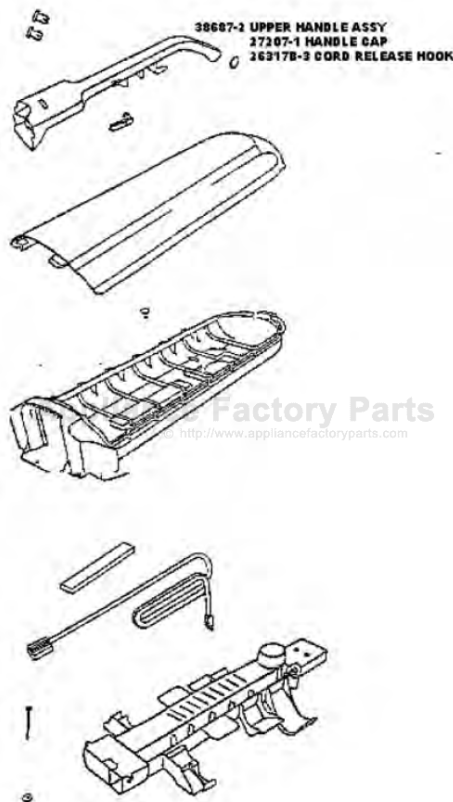

[Find Your Eureka Vacuum Cleaner Parts - Select From 855 Models](#)

----- Manual continues below -----