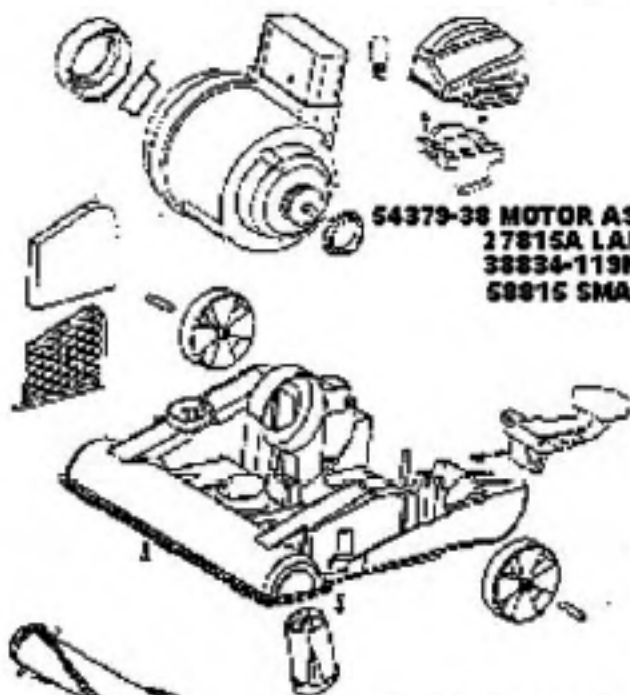

54379-38 MOTOR ASSY
17815A LARGE MOTOR MOUNT
38834-113N MOTOR REDUCER
58815 SMALL MOTOR MOUNT