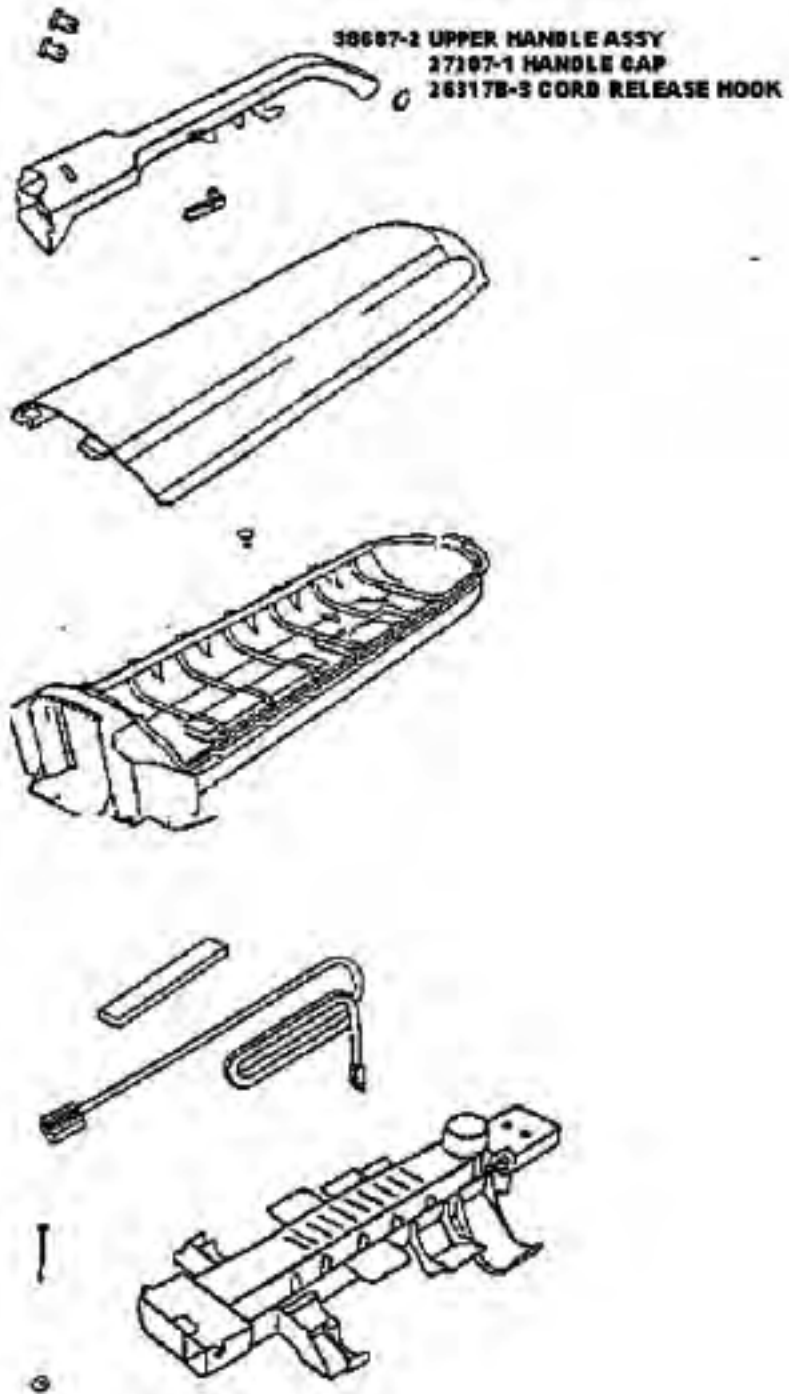

PARTS3 - 7677AT

PARTS3 - 7677AT

Ref #	Part	Description	Comments	Qty
1	02154-119N	REAR HSNG KIT		
2	02155-119N	HANDLE - LOWER		
3	26317B-3	Discontinued, use 28013-119N		
4	27207-1	CAP - HANDLE		
5	27682-1	CORD & PLUG ASSEMBLY		
6	38398-1	ACOUSTIC PAD (NLA)		
7	38687-2	UPPER HANDLE ASSEMBLY		
8	53213-5	NUTS - PACKAGE 10		
9	53218-1	SCREW PACKAGE		
10	53238-13	SCREW PACKAGE		
11	53536-3	SNAP PIN - PACKAGED		
12	60098-6	COVER & GRAPHICS ASSY - P		

38822 ATTACHMENT DOOR & GASKET
58890 GASKET

60162-7 HOOD & GRAPHICS ASSY W/ LENS
38822 ATTACH. DOOR & GASKET
58890 GASKET
53076-2 AXLE SPRING
15343B-313N LENS

54379-38 MOTOR ASSY
17815A LARGE MOTOR MOUNT
38834-113N MOTOR REDUCER
58815 SMALL MOTOR MOUNT

54325-2 DISTURBULATOR ASSY
54359 FELT WASHER
27209A DISTURBULATOR CAP

PARTS1 - 7677AT

Ref #	Part	Description	Comments	Qty
1	02201A-119N	PLATE - BOTTOM		
2	15325-288N	GUARD - FURNITURE		
3	15343B-313N	LENS - HEADLIGHT		
4	15344A-313N	BRACKET - MOTOR		
5	27209A	CAP - DISTURBULATOR		
6	27793-119N	CARRIAGE		
7	27794-288N	WHEEL - REAR		
8	27795-288N	KNOB		
9	27796-288N	PEDAL - SWITCH		
10	27799-288N	HANDLE RELEASE (NLA 11/1 (NLA)		
11	27815A	MOUNT - MOTOR (LARGE)		
12	38236A-119N	WHEEL - FRONT		
13	38819	FOAM MUFFLER		
14	38820	MUFFLER SCREEN		
15	38822	ATTACHMENT DOOR & GASKET		
16	38834-119N	REDUCER - MOTOR		
17	53076-2	SPRING & AXLE PACKAGE (8)		
18	53197-3	SCREW PACKAGE		
19	54312	BELTS BRAVO U PAK		
20	54325-2	DISTURBULATOR ASSY - CART		
21	54359	PACKAGE - FELT WASHER		
22	54379-38	MOTOR ASSEMBLY - PKGD		
23	57587-1	AXLE - WHEEL		
24	57940-1	LAMP - HEADLIGHT		
25	58814	REAR AXLE		
26	58815	SMALL MOTOR MOUNT		
27	58890	DOOR GASKET		
28	60160	SCREW PACKAGE 10		
29	60162-7	HOOD & GRAPHICS ASSY - PK		
30	60163-1	BASE ASSEMBLY - PACKAGED		