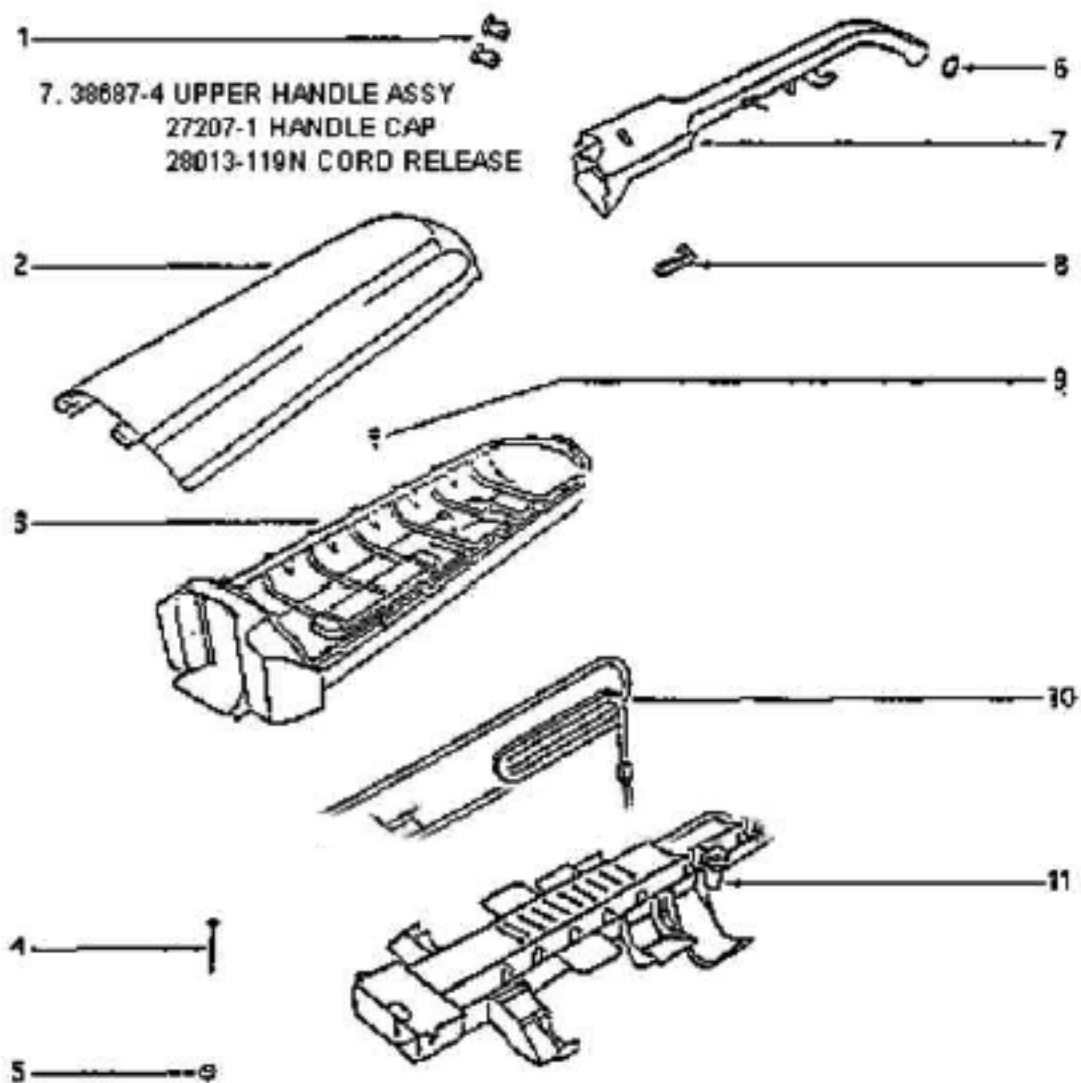

----- Manual continues below -----

Ref #	Part	Description	Comments	Qty
1	02193A-119N	HANDLE - LOWER		
2	27207-1	CAP - HANDLE		
3	27674-2	CORD & PLUG ASSEMBLY		
4	28013-119N	RELEASE - CORD		
5	38687-4	UPPER HANDLE ASSEMBLY		
6	53213-5	NUTS - PACKAGE 10		
7	53218-1	SCREW PACKAGE		
8	53238-13	SCREW PACKAGE		
9	53536-3	SNAP PIN - PACKAGED		
11	60785	HEAR HSNG KIT		
12	60098-25	COVER & GRAPHICS ASSY - P		
	60098-31	COVER & GRAPHICS ASSY - P		

Ref #	Part	Description	Comments	Qty
1	38822SV	ATTACHMENT DOOR & GASKET		
2	58890	DOOR GASKET		
3	53076-2	SPRING & AXLE PACKAGE (6)		
4	60162-34	HOOD & GRAPHICS ASSY - PK		
5	15475-313N	LENS - HEADLIGHT		
6	57940-2	LAMP - HEADLIGHT		
7	38828B	HEADLIGHT ASSEMBLY		
8	15325-288N	GUARD - FURNITURE		
9	27815A	MOUNT - MOTOR (LARGE)		
10	38819	FOAM MUFFLER		
11	38820	MUFFLER SCREEN		
12	60163-6	BASE ASSEMBLY - PACKAGED		
13	61092-1	DISTURBULATOR ASSY - CAR		
14	27759A-119N	CAP - DISTURBULATOR		
15	39103-1SV	BOTTOM PLATE ASSEMBLY		
16	27796-288N	PEDAL - SWITCH		
17	53197-3	SCREW PACKAGE		
18	15344B-313N	BRACKET - MOTOR		
19	54379-110	MOTOR ASSEMBLY - PKGD		
20	58815	SMALL MOTOR MOUNT		
21	58814	REAR AXLE		
22	27799-288N	RELEASE - HANDLE		
23	27794-119N	WHEEL - REAR		
24	28342A-288N	KNOB - HEIGHT ADJUSTMENT		
25	27793A-119N	CARRIAGE		
26	57567-1	AXLE - WHEEL		
27	38236B-119N	WHEEL - FRONT		
28	60160	SCREW PACKAGE 10		
29	61120	BELT PKG ASSY-(U-EXTENDED		
	53197-1	SCREW PACKAGE		