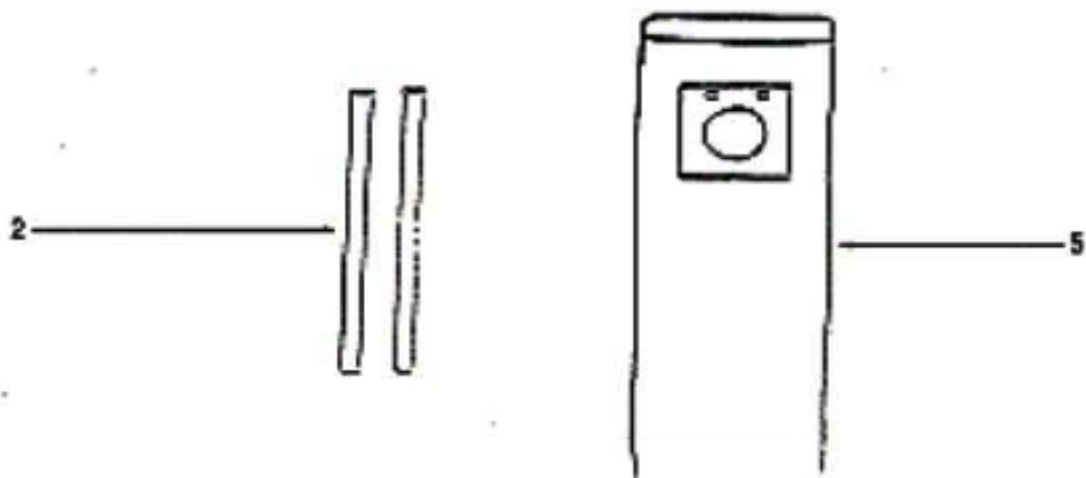

NOT ILLUSTRATED
70885 OWNERS GUIDE