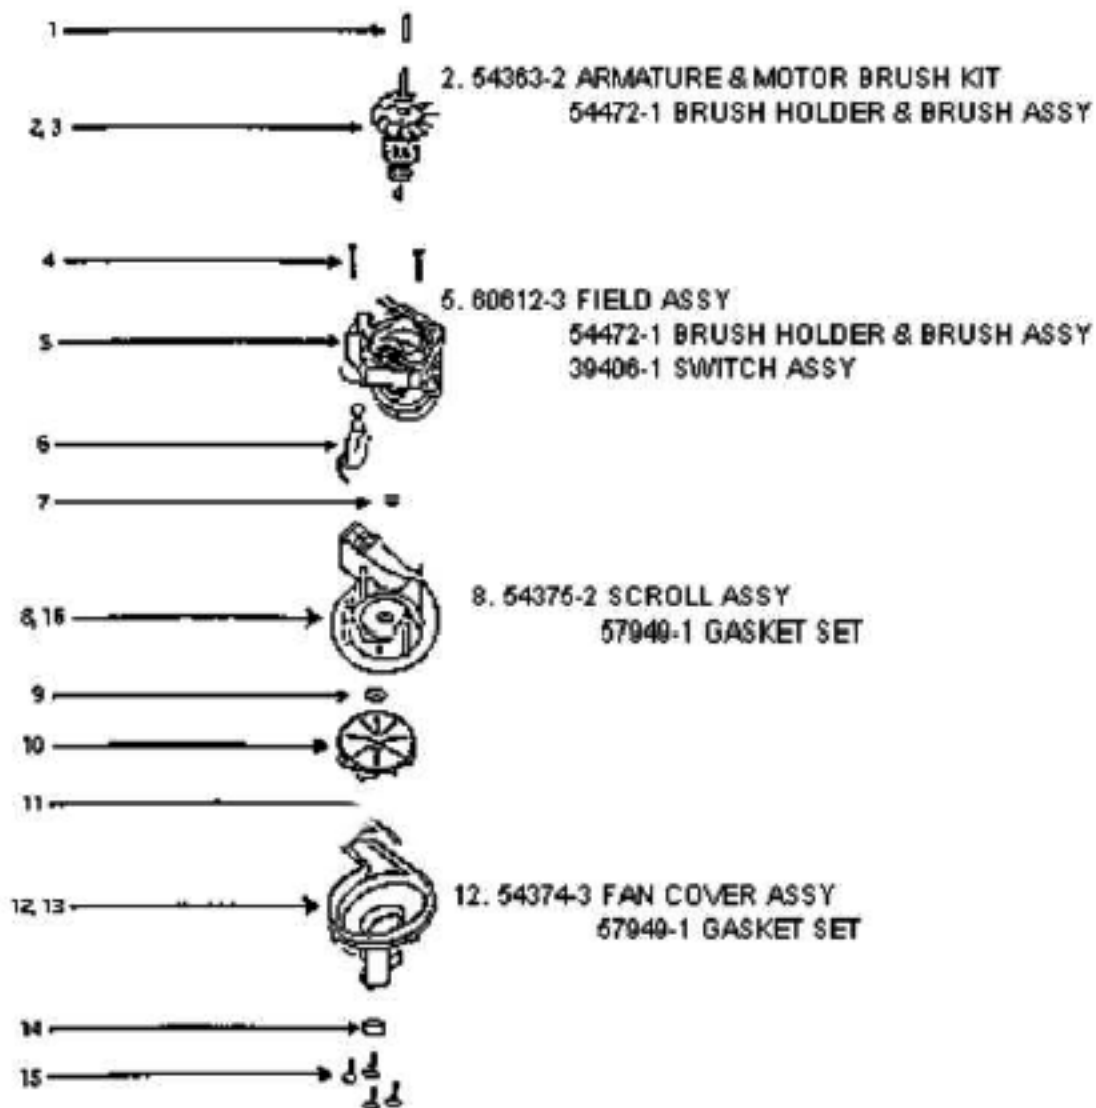

Ref #	Part	Description	Comments	Qty
1	02193A-119N	HANDLE - LOWER		
2	27207-1	CAP - HANDLE		
3	27674-2	CORD & PLUG ASSEMBLY		
4	28013-119N	RELEASE - CORD		
5	38687-4	UPPER HANDLE ASSEMBLY		
6	53213-5	NUTS - PACKAGE 10		
7	53218-1	SCREW PACKAGE		
8	53238-13	SCREW PACKAGE		
9	53536-3	SNAP PIN - PACKAGED		
11	60785	HEAR HSNG KIT		
12	60098-25	COVER & GRAPHICS ASSY - P		
	60098-31	COVER & GRAPHICS ASSY - P		

Ref #	Part	Description	Comments	Qty
1	38822SV	ATTACHMENT DOOR & GASKET		
2	58890	DOOR GASKET		
3	53076-2	SPRING & AXLE PACKAGE (6)		
4	60162-34	HOOD & GRAPHICS ASSY - PK		
5	15475-313N	LENS - HEADLIGHT		
6	57940-2	LAMP - HEADLIGHT		
7	38828B	HEADLIGHT ASSEMBLY		
8	15325-288N	GUARD - FURNITURE		
9	27815A	MOUNT - MOTOR (LARGE)		
10	38819	FOAM MUFFLER		
11	38820	MUFFLER SCREEN		
12	60163-6	BASE ASSEMBLY - PACKAGED		
13	61092-1	DISTURBULATOR ASSY - CAR		
14	27759A-119N	CAP - DISTURBULATOR		
15	39103-1SV	BOTTOM PLATE ASSEMBLY		
16	27796-288N	PEDAL - SWITCH		
17	53197-3	SCREW PACKAGE		
18	15344B-313N	BRACKET - MOTOR		
19	54379-110	MOTOR ASSEMBLY - PKGD		
20	58815	SMALL MOTOR MOUNT		
21	58814	REAR AXLE		
22	27799-288N	RELEASE - HANDLE		
23	27794-119N	WHEEL - REAR		
24	28342A-288N	KNOB - HEIGHT ADJUSTMENT		
25	27793A-119N	CARRIAGE		
26	57567-1	AXLE - WHEEL		
27	38236B-119N	WHEEL - FRONT		
28	60160	SCREW PACKAGE 10		
29	61120	BELT PKG ASSY-(U-EXTENDED		
	53197-1	SCREW PACKAGE		

Ref #	Part	Description	Comments	Qty
1	27930	IMPELLER		
2	39406-1	SWITCH ASSEMBLY		
3	53238-18	SCREW PACKAGE		
4	53238-38	SCREW PACKAGE		
5	54363-2	MOTOR ASSEMBLY - PKGD		
6	54374-3	FAN COVER - PACKAGED		
7	54375-2	SCROLL ASSY - PKG		
8	54406	PLUG- PACKAGE 10		
9	54413	PACKAGE-5 HEX JAM NUT		
10	54472-1	BRUSH HOLDER & BRUSH ASSY		
11	54811	FAN WASHER - PACKAGED		
12	57949-1	GASKET		
13	60106	INTERNAL LOCKWASHER - PKG		
14	60165	RETAINING RING PKG		
15	60612-3	MOTOR ASSEMBLY - PKGD		