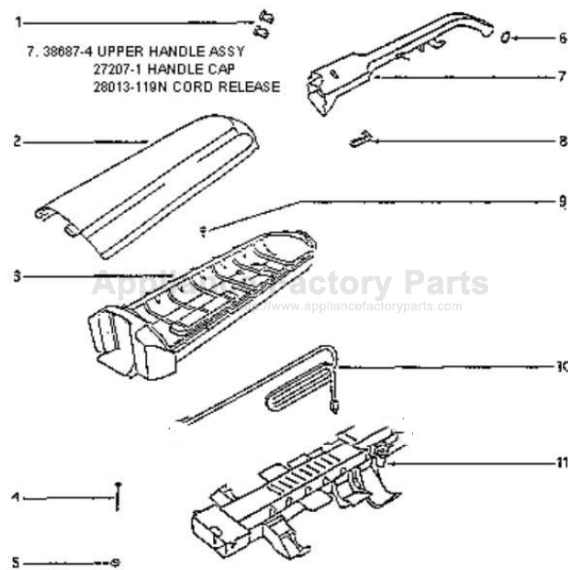

[Find Your Eureka Vacuum Cleaner Parts - Select From 855 Models](#)

----- Manual continues below -----