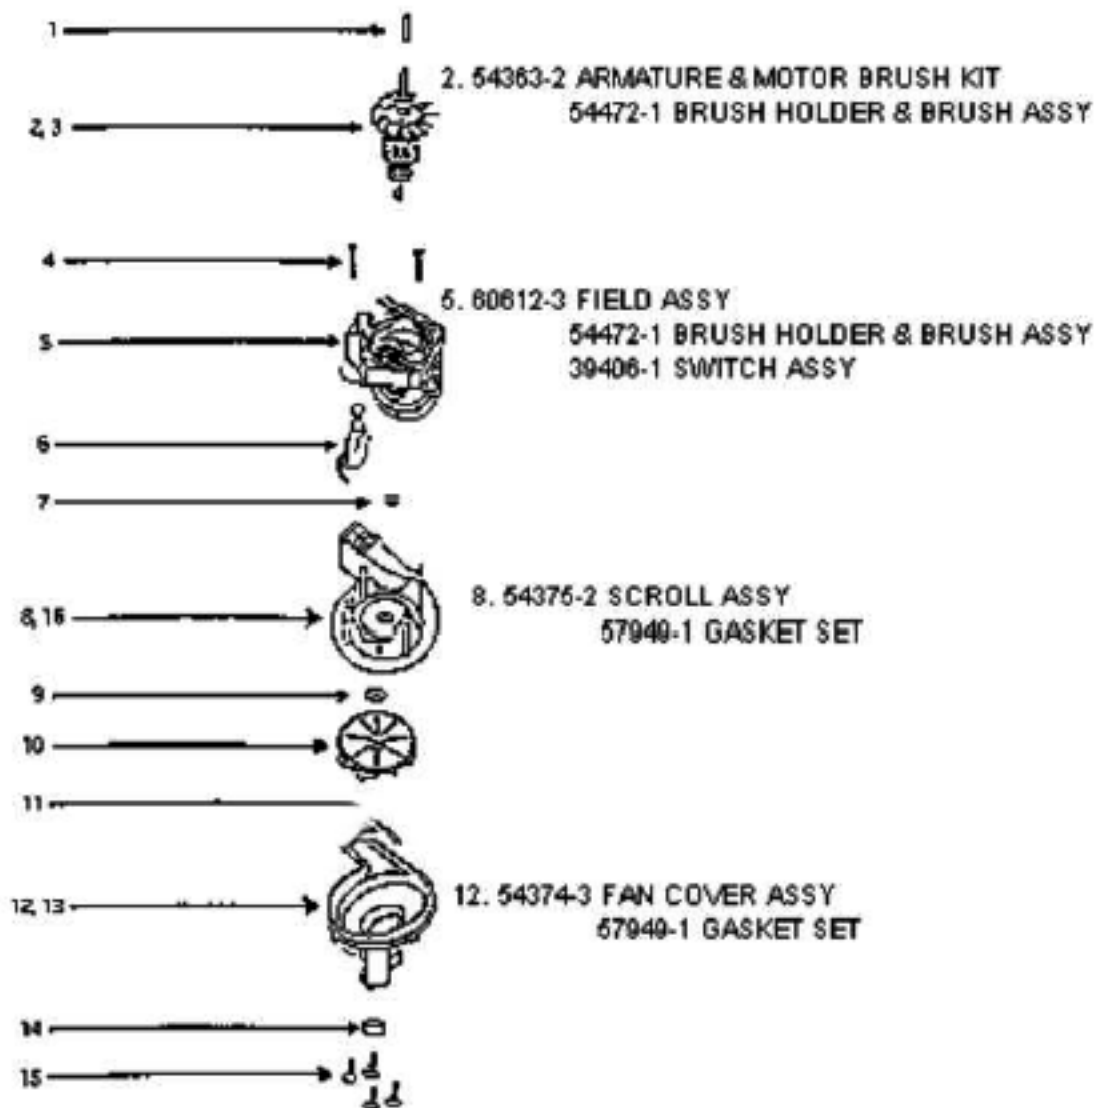

----- Manual continues below -----

Ref #	Part	Description	Comments	Qty
1	02193A-119N	HANDLE - LOWER		
2	27207-1	CAP - HANDLE		
3	27674-2	CORD & PLUG ASSEMBLY		
4	28013-119N	RELEASE - CORD		
5	38687-4	UPPER HANDLE ASSEMBLY		
6	53213-5	NUTS - PACKAGE 10		
7	53218-1	SCREW PACKAGE		
8	53238-13	SCREW PACKAGE		
9	53536-3	SNAP PIN - PACKAGED		
11	60785	HEAR HSNG KIT		
12	60098-25	COVER & GRAPHICS ASSY - P		
	60098-31	COVER & GRAPHICS ASSY - P		

Ref #	Part	Description	Comments	Qty
1	38822SV	ATTACHMENT DOOR & GASKET		
2	58890	DOOR GASKET		
3	53076-2	SPRING & AXLE PACKAGE (6)		
4	60162-34	HOOD & GRAPHICS ASSY - PK		
5	15475-313N	LENS - HEADLIGHT		
6	57940-2	LAMP - HEADLIGHT		
7	38828B	HEADLIGHT ASSEMBLY		
8	15325-288N	GUARD - FURNITURE		
9	27815A	MOUNT - MOTOR (LARGE)		
10	38819	FOAM MUFFLER		
11	38820	MUFFLER SCREEN		
12	60163-6	BASE ASSEMBLY - PACKAGED		
13	61092-1	DISTURBULATOR ASSY - CAR		
14	27759A-119N	CAP - DISTURBULATOR		
15	39103-1SV	BOTTOM PLATE ASSEMBLY		
16	27796-288N	PEDAL - SWITCH		
17	53197-3	SCREW PACKAGE		
18	15344B-313N	BRACKET - MOTOR		
19	54379-110	MOTOR ASSEMBLY - PKGD		
20	58815	SMALL MOTOR MOUNT		
21	58814	REAR AXLE		
22	27799-288N	RELEASE - HANDLE		
23	27794-119N	WHEEL - REAR		
24	28342A-288N	KNOB - HEIGHT ADJUSTMENT		
25	27793A-119N	CARRIAGE		
26	57567-1	AXLE - WHEEL		
27	38236B-119N	WHEEL - FRONT		
28	60160	SCREW PACKAGE 10		
29	61120	BELT PKG ASSY-(U-EXTENDED		
	53197-1	SCREW PACKAGE		

Ref #	Part	Description	Comments	Qty
1	27930	IMPELLER		
2	39406-1	SWITCH ASSEMBLY		
3	53238-18	SCREW PACKAGE		
4	53238-38	SCREW PACKAGE		
5	54363-2	MOTOR ASSEMBLY - PKGD		
6	54374-3	FAN COVER - PACKAGED		
7	54375-2	SCROLL ASSY - PKG		
8	54406	PLUG- PACKAGE 10		
9	54413	PACKAGE-5 HEX JAM NUT		
10	54472-1	BRUSH HOLDER & BRUSH ASSY		
11	54811	FAN WASHER - PACKAGED		
12	57949-1	GASKET		
13	60106	INTERNAL LOCKWASHER - PKG		
14	60165	RETAINING RING PKG		
15	60612-3	MOTOR ASSEMBLY - PKGD		