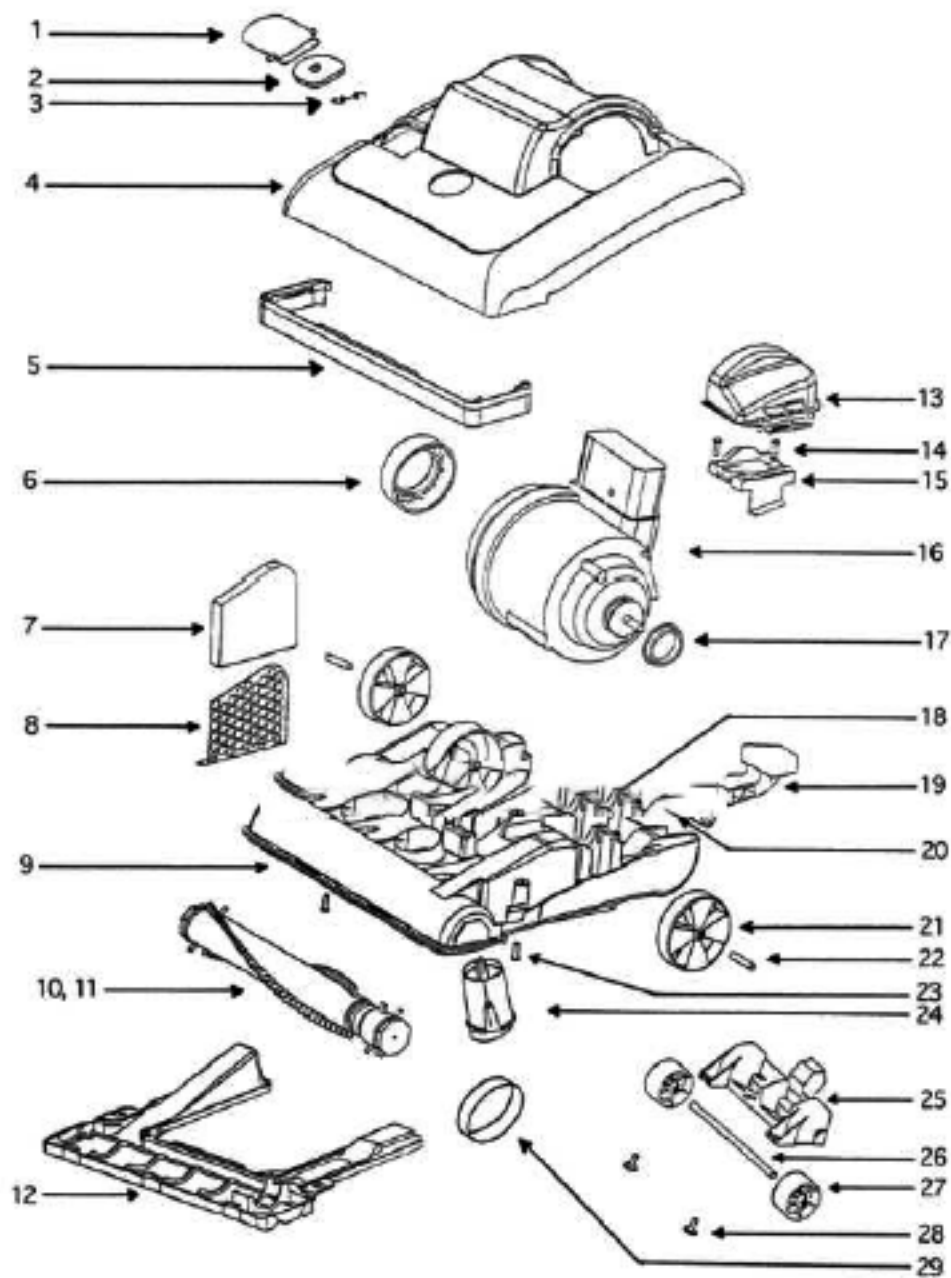

----- Manual continues below -----

Ref #	Part	Description	Comments	Qty
1	02193A-119N	HANDLE - LOWER		
2	27207-1	CAP - HANDLE		
3	27674-2	CORD & PLUG ASSEMBLY		
4	28013-119N	RELEASE - CORD		
5	38687-4	UPPER HANDLE ASSEMBLY		
6	53213-5	NUTS - PACKAGE 10		
7	53218-1	SCREW PACKAGE		
8	53238-13	SCREW PACKAGE		
9	53536-3	SNAP PIN - PACKAGED		
11	60785	HEAR HSNG KIT		
12	60098-25	COVER & GRAPHICS ASSY - P		
	60098-31	COVER & GRAPHICS ASSY - P		

Ref #	Part	Description	Comments	Qty
1	38822SV	ATTACHMENT DOOR & GASKET		
2	58890	DOOR GASKET		
3	53076-2	SPRING & AXLE PACKAGE (6)		
4	60162-34	HOOD & GRAPHICS ASSY - PK		
5	15475-313N	LENS - HEADLIGHT		
6	57940-2	LAMP - HEADLIGHT		
7	38828B	HEADLIGHT ASSEMBLY		
8	15325-288N	GUARD - FURNITURE		
9	27815A	MOUNT - MOTOR (LARGE)		
10	38819	FOAM MUFFLER		
11	38820	MUFFLER SCREEN		
12	60163-6	BASE ASSEMBLY - PACKAGED		
13	61092-1	DISTURBULATOR ASSY - CAR		
14	27759A-119N	CAP - DISTURBULATOR		
15	39103-1SV	BOTTOM PLATE ASSEMBLY		
16	27796-288N	PEDAL - SWITCH		
17	53197-3	SCREW PACKAGE		
18	15344B-313N	BRACKET - MOTOR		
19	54379-110	MOTOR ASSEMBLY - PKGD		
20	58815	SMALL MOTOR MOUNT		
21	58814	REAR AXLE		
22	27799-288N	RELEASE - HANDLE		
23	27794-119N	WHEEL - REAR		
24	28342A-288N	KNOB - HEIGHT ADJUSTMENT		
25	27793A-119N	CARRIAGE		
26	57567-1	AXLE - WHEEL		
27	38236B-119N	WHEEL - FRONT		
28	60160	SCREW PACKAGE 10		
29	61120	BELT PKG ASSY-(U-EXTENDED		
	53197-1	SCREW PACKAGE		

Ref #	Part	Description	Comments	Qty
1	27930	IMPELLER		
2	39406-1	SWITCH ASSEMBLY		
3	53238-18	SCREW PACKAGE		
4	53238-38	SCREW PACKAGE		
5	54363-2	MOTOR ASSEMBLY - PKGD		
6	54374-3	FAN COVER - PACKAGED		
7	54375-2	SCROLL ASSY - PKG		
8	54406	PLUG- PACKAGE 10		
9	54413	PACKAGE-5 HEX JAM NUT		
10	54472-1	BRUSH HOLDER & BRUSH ASSY		
11	54811	FAN WASHER - PACKAGED		
12	57949-1	GASKET		
13	60106	INTERNAL LOCKWASHER - PKG		
14	60165	RETAINING RING PKG		
15	60612-3	MOTOR ASSEMBLY - PKGD		