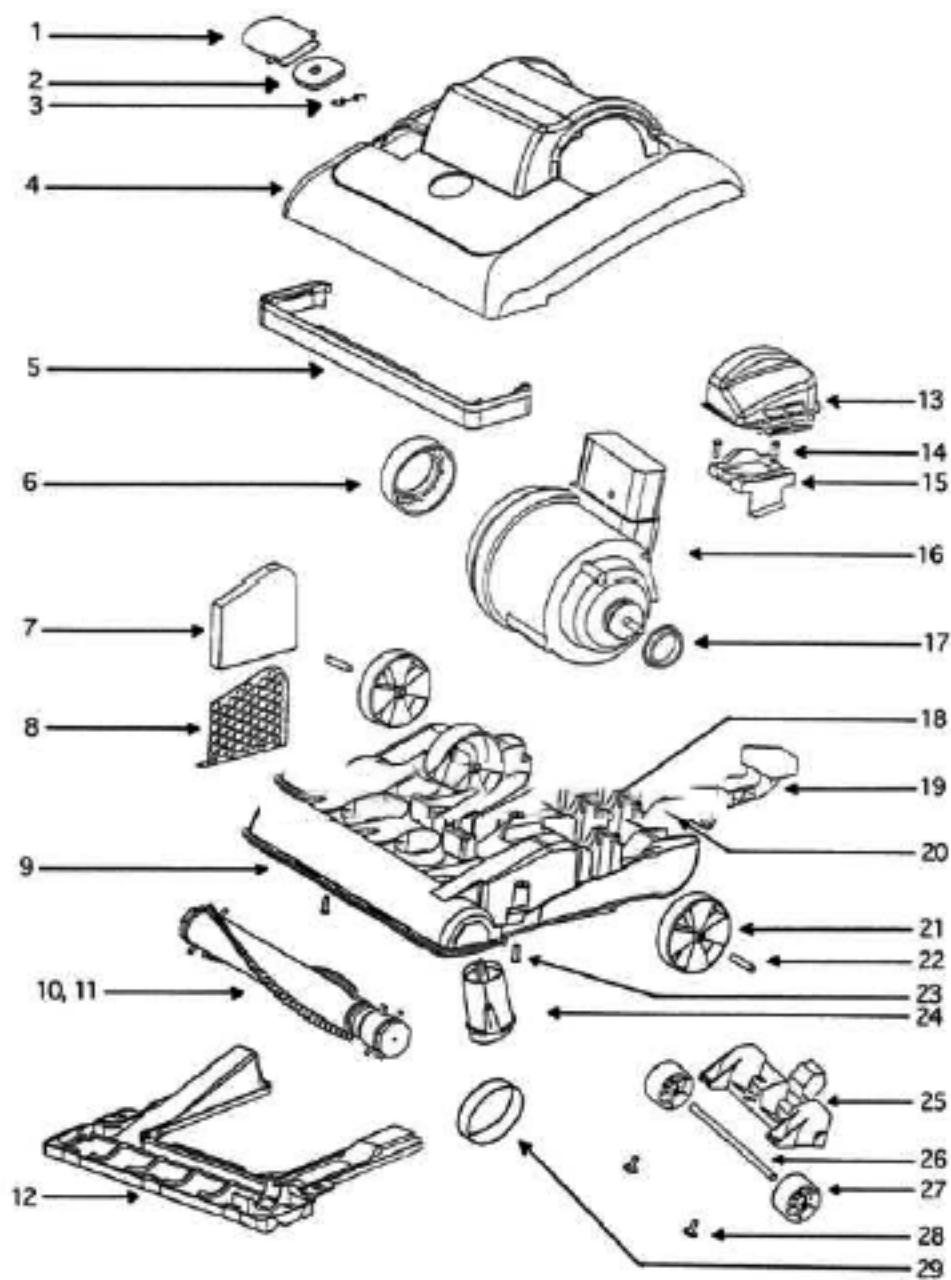

Ref #	Part	Description	Comments	Qty
1	02193A-119N	HANDLE - LOWER		
2	27207-1	CAP - HANDLE		
3	27674-2	CORD & PLUG ASSEMBLY		
4	28013-119N	RELEASE - CORD		
5	38687-4	UPPER HANDLE ASSEMBLY		
6	53213-5	NUTS - PACKAGE 10		
7	53218-1	SCREW PACKAGE		
8	53238-13	SCREW PACKAGE		
9	53536-3	SNAP PIN - PACKAGED		
11	60785	HEAR HSNG KIT		
12	60098-25	COVER & GRAPHICS ASSY - P		
	60098-31	COVER & GRAPHICS ASSY - P		

Ref #	Part	Description	Comments	Qty
1	38822SV	ATTACHMENT DOOR & GASKET		
2	58890	DOOR GASKET		
3	53076-2	SPRING & AXLE PACKAGE (6)		
4	60162-34	HOOD & GRAPHICS ASSY - PK		
5	15475-313N	LENS - HEADLIGHT		
6	57940-2	LAMP - HEADLIGHT		
7	38828B	HEADLIGHT ASSEMBLY		
8	15325-288N	GUARD - FURNITURE		
9	27815A	MOUNT - MOTOR (LARGE)		
10	38819	FOAM MUFFLER		
11	38820	MUFFLER SCREEN		
12	60163-6	BASE ASSEMBLY - PACKAGED		
13	61092-1	DISTURBULATOR ASSY - CAR		
14	27759A-119N	CAP - DISTURBULATOR		
15	39103-1SV	BOTTOM PLATE ASSEMBLY		
16	27796-288N	PEDAL - SWITCH		
17	53197-3	SCREW PACKAGE		
18	15344B-313N	BRACKET - MOTOR		
19	54379-110	MOTOR ASSEMBLY - PKGD		
20	58815	SMALL MOTOR MOUNT		
21	58814	REAR AXLE		
22	27799-288N	RELEASE - HANDLE		
23	27794-119N	WHEEL - REAR		
24	28342A-288N	KNOB - HEIGHT ADJUSTMENT		
25	27793A-119N	CARRIAGE		
26	57567-1	AXLE - WHEEL		
27	38236B-119N	WHEEL - FRONT		
28	60160	SCREW PACKAGE 10		
29	61120	BELT PKG ASSY-(U-EXTENDED		
	53197-1	SCREW PACKAGE		

Ref #	Part	Description	Comments	Qty
1	27930	IMPELLER		
2	39406-1	SWITCH ASSEMBLY		
3	53238-18	SCREW PACKAGE		
4	53238-38	SCREW PACKAGE		
5	54363-2	MOTOR ASSEMBLY - PKGD		
6	54374-3	FAN COVER - PACKAGED		
7	54375-2	SCROLL ASSY - PKG		
8	54406	PLUG- PACKAGE 10		
9	54413	PACKAGE-5 HEX JAM NUT		
10	54472-1	BRUSH HOLDER & BRUSH ASSY		
11	54811	FAN WASHER - PACKAGED		
12	57949-1	GASKET		
13	60106	INTERNAL LOCKWASHER - PKG		
14	60165	RETAINING RING PKG		
15	60612-3	MOTOR ASSEMBLY - PKGD		