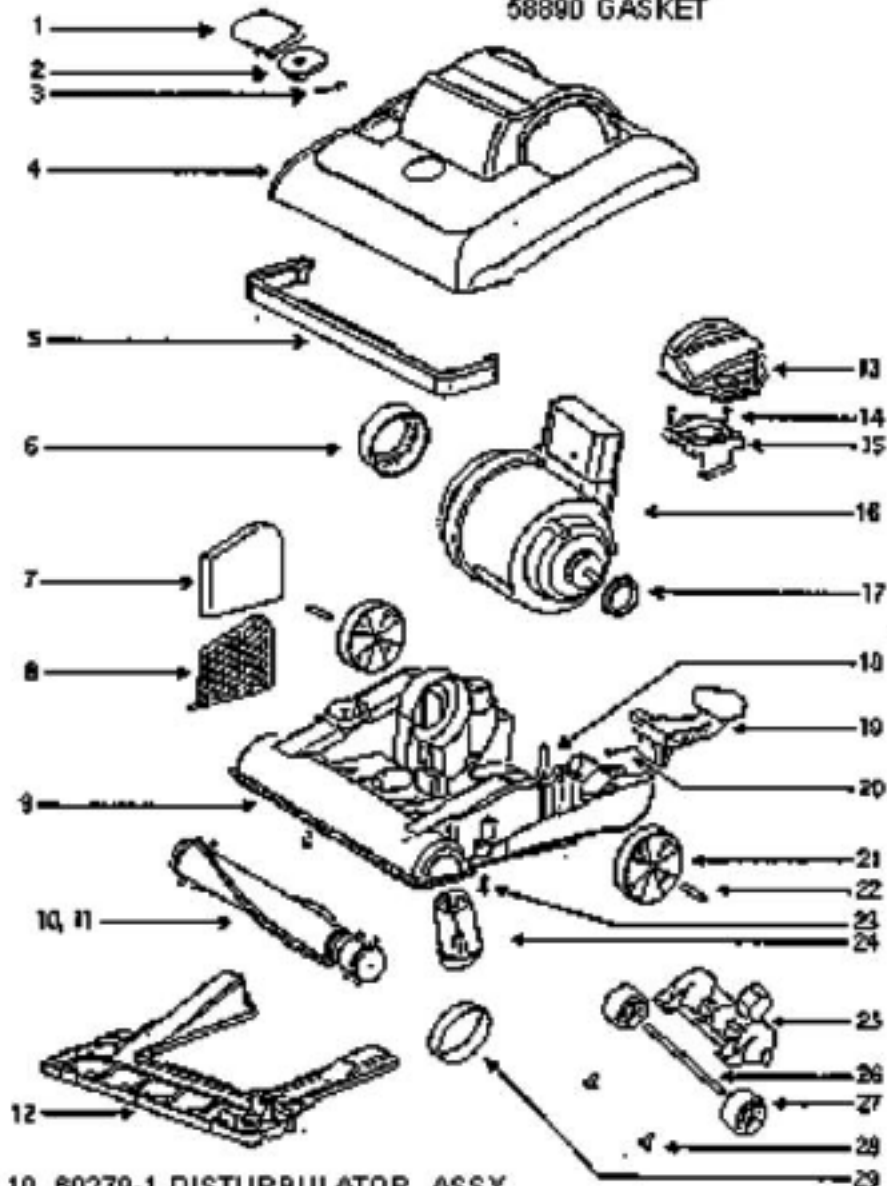

PARTS3 - 7686ATH

PARTS3 - 7686ATH

Ref #	Part	Description	Comments	Qty
1	02193A-119N	HANDLE - LOWER		
2	27207-1	CAP - HANDLE		
3	27674-2	CORD & PLUG ASSEMBLY		
4	28013-119N	RELEASE - CORD		
5	38687-4	UPPER HANDLE ASSEMBLY		
6	53213-5	NUTS - PACKAGE 10		
7	53218-1	SCREW PACKAGE		
8	53238-13	SCREW PACKAGE		
9	53536-3	SNAP PIN - PACKAGED		
10	60098-26	COVER & GRAPHICS ASSY - P		
11	60785	REAR HSNK KIT		

1. 38822SV ATTACHMENT DOOR & GASKET
58890 GASKET

10. 60279-1 DISTURBULATOR ASSY
27759A-119N DISTURBULATOR CAP

NOT ILLUSTRATED
15475-313N LENS
57940-2 HEADLIGHT
38828B HEADLIGHT SOCKET ASSY

16. 54379-122 MOTOR ASSY
27815A LARGE MOTOR MOUNT
58815 SMALL MOTOR MOUNT

PARTS1 - 7686ATH

Ref #	Part	Description	Comments	Qty
1	15325-288N	GUARD - FURNITURE		
2	15344B-313N	MOTOR BRACKET		
3	15475-313N	LENS - HEADLIGHT		
4	27759A-119N	CAP - DISTURBULATOR		
5	27793A-119N	CARRIAGE (27793- (NLA)		
6	27794-119N	WHEEL - REAR		
7	27796-288N	PEDAL - SWITCH		
8	27799-288N	HANDLE RELEASE (NLA 11/1 (NLA)		
9	27815A	MOUNT - MOTOR (LARGE)		
10	28342B-288N	KNOB - HEIGHT ADJUSTMENT		
11	38236B-119N	FRONT WHEEL (38236A-119N)		
12	38822SV	ATTACHMENT DOOR & GASKET		
13	38829B	HEADLIGHT ASSEMBLY		
14	39103-1SV	BOTTOM PLATE ASSEMBLY		
15	53076-2	SPRING & AXLE PACKAGE (6)		
16	53197-3	SCREW PACKAGE		
17	54379-122	MOTOR ASSY (54379-97)		
18	57567-1	AXLE - WHEEL		
19	57940-2	HEADLIGHT		
20	58814	REAR AXLE		
21	58815	SMALL MOTOR MOUNT		
22	58890	DOOR GASKET		
23	60160	SCREW PACKAGE 10		
24	60162-39	HOOD & GRAPHICS ASSY - PK		
25	60163-6	BASE ASSEMBLY - PACKAGED		
26	60279-1	DISTURBULATOR ASSY - CTND		
27	61120	BELT PKG ASSY-STYLE U EXT		