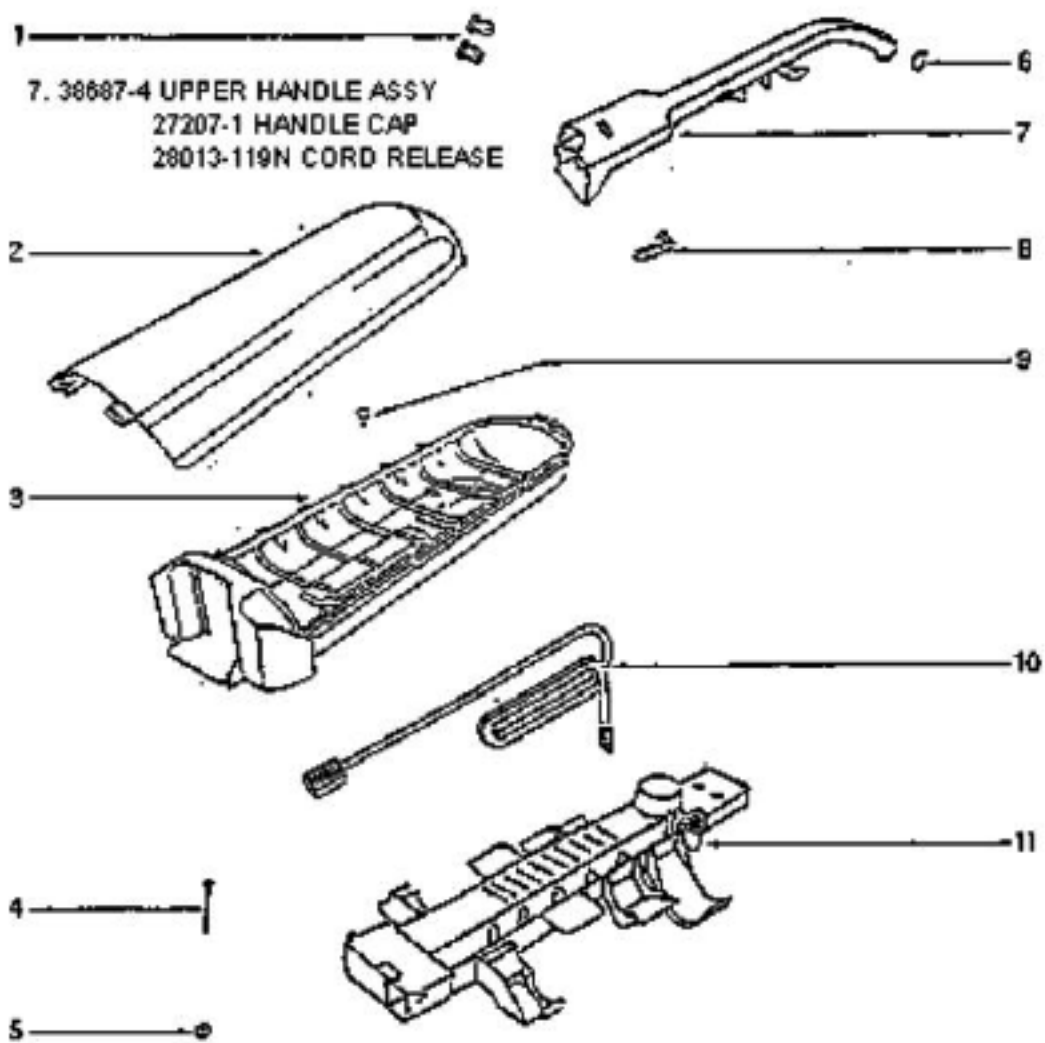

PARTS3 - 7686ATH

PARTS3 - 7686ATH

Ref #	Part	Description	Comments	Qty
1	02193A-119N	HANDLE - LOWER		
2	27207-1	CAP - HANDLE		
3	27674-2	CORD & PLUG ASSEMBLY		
4	28013-119N	RELEASE - CORD		
5	38687-4	UPPER HANDLE ASSEMBLY		
6	53213-5	NUTS - PACKAGE 10		
7	53218-1	SCREW PACKAGE		
8	53238-13	SCREW PACKAGE		
9	53536-3	SNAP PIN - PACKAGED		
10	60098-26	COVER & GRAPHICS ASSY - P		
11	60785	REAR HSNK KIT		

1. 38822SV ATTACHMENT DOOR & GASKET
58890 GASKET

10. 60279-1 DISTURBULATOR ASSY
27759A-119N DISTURBULATOR CAP

NOT ILLUSTRATED
15475-313N LENS
57940-2 HEADLIGHT
38828B HEADLIGHT SOCKET ASSY

16. 54379-122 MOTOR ASSY
27815A LARGE MOTOR MOUNT
58815 SMALL MOTOR MOUNT

PARTS1 - 7686ATH

Ref #	Part	Description	Comments	Qty
1	15325-288N	GUARD - FURNITURE		
2	15344B-313N	MOTOR BRACKET		
3	15475-313N	LENS - HEADLIGHT		
4	27759A-119N	CAP - DISTURBULATOR		
5	27793A-119N	CARRIAGE (27793- (NLA)		
6	27794-119N	WHEEL - REAR		
7	27796-288N	PEDAL - SWITCH		
8	27799-288N	HANDLE RELEASE (NLA 11/1 (NLA)		
9	27815A	MOUNT - MOTOR (LARGE)		
10	28342B-288N	KNOB - HEIGHT ADJUSTMENT		
11	38236B-119N	FRONT WHEEL (38236A-119N)		
12	38822SV	ATTACHMENT DOOR & GASKET		
13	38829B	HEADLIGHT ASSEMBLY		
14	39103-1SV	BOTTOM PLATE ASSEMBLY		
15	53076-2	SPRING & AXLE PACKAGE (6)		
16	53197-3	SCREW PACKAGE		
17	54379-122	MOTOR ASSY (54379-97)		
18	57567-1	AXLE - WHEEL		
19	57940-2	HEADLIGHT		
20	58814	REAR AXLE		
21	58815	SMALL MOTOR MOUNT		
22	58890	DOOR GASKET		
23	60160	SCREW PACKAGE 10		
24	60162-39	HOOD & GRAPHICS ASSY - PK		
25	60163-6	BASE ASSEMBLY - PACKAGED		
26	60279-1	DISTURBULATOR ASSY - CTND		
27	61120	BELT PKG ASSY-STYLE U EXT		