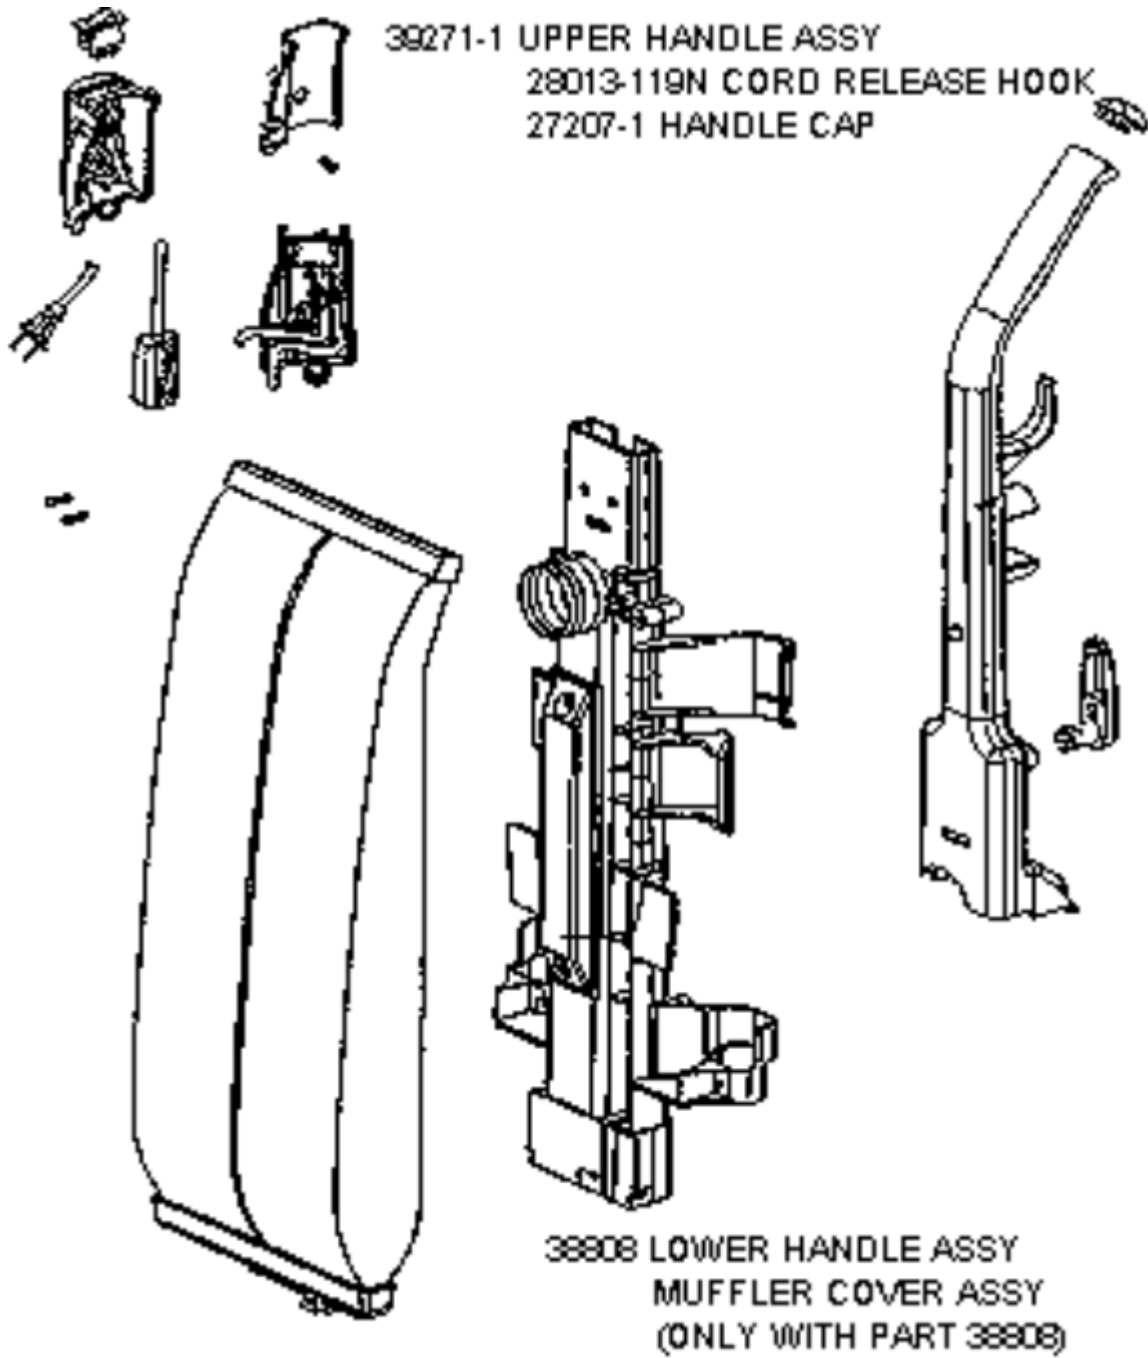

----- Manual continues below -----

PARTS2 - 7745AT

Ref #	Part	Description	Comments	Qty
1	E-27207-1	CAP - HANDLE		
2	E-28013-119N	RELEASE - CORD		
3	E-28073A	SWITCH - ROCKER		
4	E-28283-119N	COVER - SWITCH		
5	E-28321-119N	HOUSING - SWITCH		
6	E-38680-22	SUPPLY CORD & TERMINAL AS		
7	E-38808	HANDLE - LOWER		
8	E-39271-1	UPPER HANDLE ASSEMBLY		
9	E-39300-1	LOWER CORD&TERMINAL ASSY (NLA)		
10	E-53197-3	SCREWS PKG 10		
11	E-53238-13	SCREW PACKAGE		
12	E-60192-1	WIRE SPLICE 5		
13	E-60208-12	CLOTH BAG ASSY - CTND		

PARTS1 - 7745AT

2	E-15325-288N	GUARD - FURNITURE		
3	E-15548-313N	BRACKET - MOTOR		
4	E-15583-313N	LENS - HEADLIGHT		
5	E-27793A-119N	CARRIAGE (27793- (NLA)		
6	E-27794-119N	REAR WHEEL/5100' (27794- (NLA)		
7	E-27799-288N	HANDLE RELEASE (NLA 11/1 (NLA)		
8	E-28342-288N	KNOB - HEIGHT ADJUSTMENT		
9	E-28370-1	SUPPLY CORD & SWITCH BOX		
10	E-38236A-119N	WHEEL - FRONT		
11	E-38822SV	ATTACHMENT DOOR & GASKET		
12	E-39103-1SV	BOTTOM PLATE ASSEMBLY		
13	E-39271-1	UPPER HANDLE ASSEMBLY		
14	E-53076-2	SPRING & AXLE PACKAGE (6)		
15	E-53197-3	SCREWS PKG 10		
16	E-54312A	BELT PACKAGE ASSEMBLY (U)		
17	E-54379-104	MOTOR ASSEMBLY - PKGD		
18	E-54669-2	SCREW PACKAGE		
19	E-57567-1	AXLE - WHEEL		
20	E-57569	GASKET - FELT		
21	E-57940-2	HEADLIGHT		
22	E-58814	REAR AXLE		
23	E-60160	SCREW PACKAGE 10		
24	E-60163-7	BASE ASSEMBLY - PACKAGED		
25	E-60208-12	CLOTH BAG ASSY - CTND		
26	E-60279-1	DISTURBULATOR ASSY - CTND		
27	E-60954-1	HOSE ASSEMBLY - CARTONED		
28	E-60970-2	HOOD & GRAPHICS ASSY-PACK		