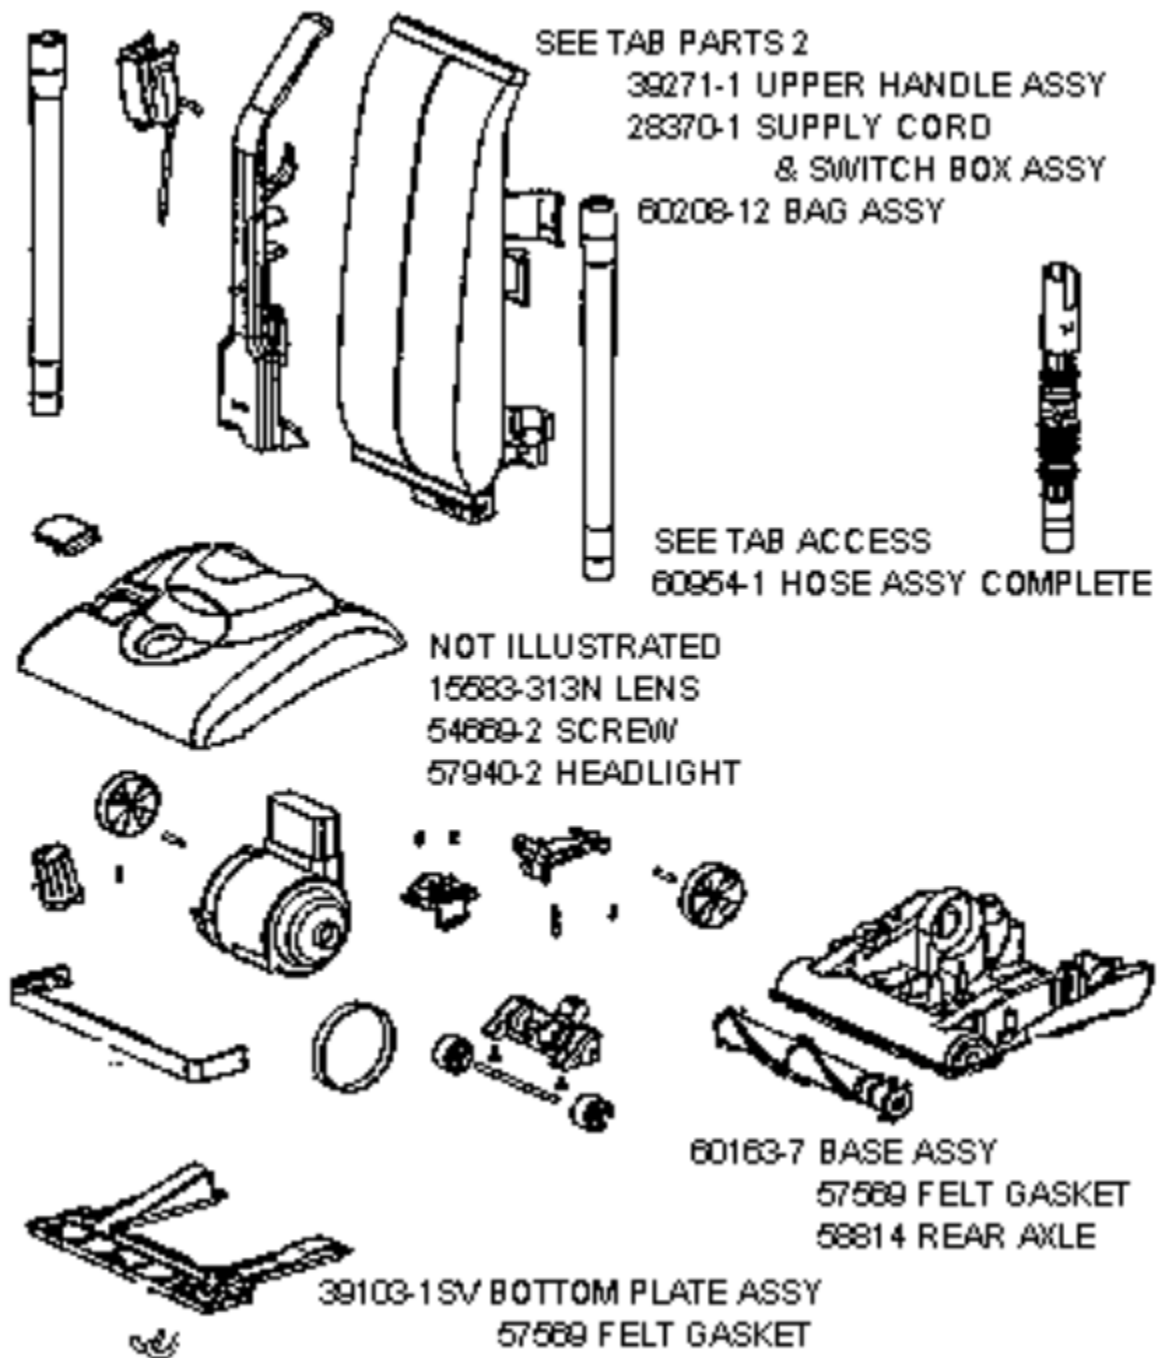

## PARTS2 - 7745AT

Ref #	Part	Description	Comments	Qty
1	E-27207-1	CAP - HANDLE		
2	E-28013-119N	RELEASE - CORD		
3	E-28073A	SWITCH - ROCKER		
4	E-28283-119N	COVER - SWITCH		
5	E-28321-119N	HOUSING - SWITCH		
6	E-38680-22	SUPPLY CORD & TERMINAL AS		
7	E-38808	HANDLE - LOWER		
8	E-39271-1	UPPER HANDLE ASSEMBLY		
9	E-39300-1	LOWER CORD&TERMINAL ASSY (NLA)		
10	E-53197-3	SCREWS PKG 10		
11	E-53238-13	SCREW PACKAGE		
12	E-60192-1	WIRE SPLICE 5		
13	E-60208-12	CLOTH BAG ASSY - CTND		

## PARTS1 - 7745AT

2	E-15325-288N	GUARD - FURNITURE		
3	E-15548-313N	BRACKET - MOTOR		
4	E-15583-313N	LENS - HEADLIGHT		
5	E-27793A-119N	CARRIAGE (27793- (NLA)		
6	E-27794-119N	REAR WHEEL/5100' (27794- (NLA)		
7	E-27799-288N	HANDLE RELEASE (NLA 11/1 (NLA)		
8	E-28342-288N	KNOB - HEIGHT ADJUSTMENT		
9	E-28370-1	SUPPLY CORD & SWITCH BOX		
10	E-38236A-119N	WHEEL - FRONT		
11	E-38822SV	ATTACHMENT DOOR & GASKET		
12	E-39103-1SV	BOTTOM PLATE ASSEMBLY		
13	E-39271-1	UPPER HANDLE ASSEMBLY		
14	E-53076-2	SPRING & AXLE PACKAGE (6)		
15	E-53197-3	SCREWS PKG 10		
16	E-54312A	BELT PACKAGE ASSEMBLY (U)		
17	E-54379-104	MOTOR ASSEMBLY - PKGD		
18	E-54669-2	SCREW PACKAGE		
19	E-57567-1	AXLE - WHEEL		
20	E-57569	GASKET - FELT		
21	E-57940-2	HEADLIGHT		
22	E-58814	REAR AXLE		
23	E-60160	SCREW PACKAGE 10		
24	E-60163-7	BASE ASSEMBLY - PACKAGED		
25	E-60208-12	CLOTH BAG ASSY - CTND		
26	E-60279-1	DISTURBULATOR ASSY - CTND		
27	E-60954-1	HOSE ASSEMBLY - CARTONED		
28	E-60970-2	HOOD & GRAPHICS ASSY-PACK		

## ACCESSORIES - 7745AT

Ref #	Part	Description	Comments	Qty
1	E-26708-119N	TOOL - CREVICE		
2	E-37057A-3	COUPLING - HOSE		
3	E-38239-2	HOSE ADAPTER ASSEMBLY		
4	E-54784	COMBINATION TOOL - PACKAG		
5	E-57802	U FILTERAIRE PKG		
6	E-60954-1	HOSE ASSEMBLY - CARTONED		
7	E-70204-1	HARDWARE PKG		