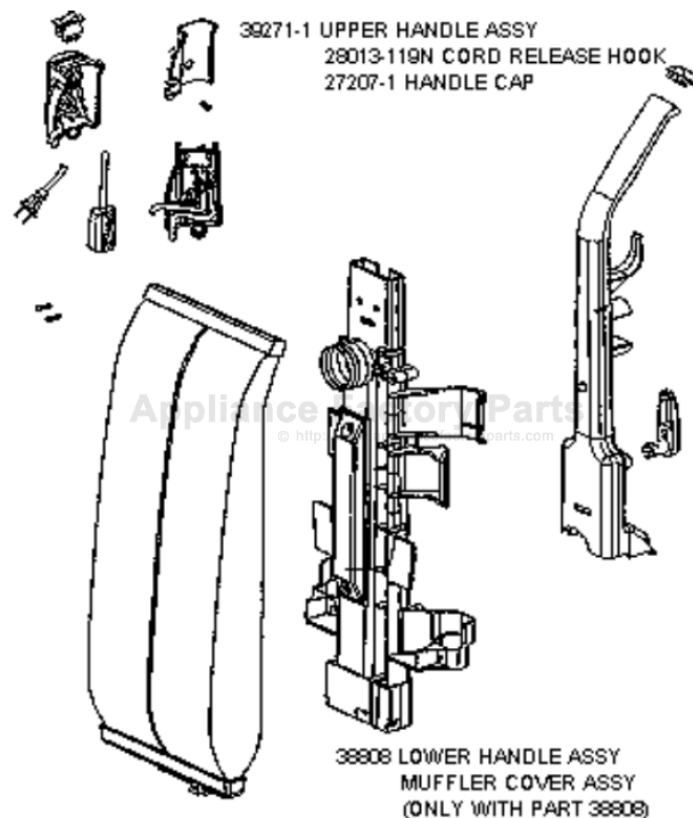

[Find Your Eureka Vacuum Cleaner Parts - Select From 853 Models](#)

----- Manual continues below -----