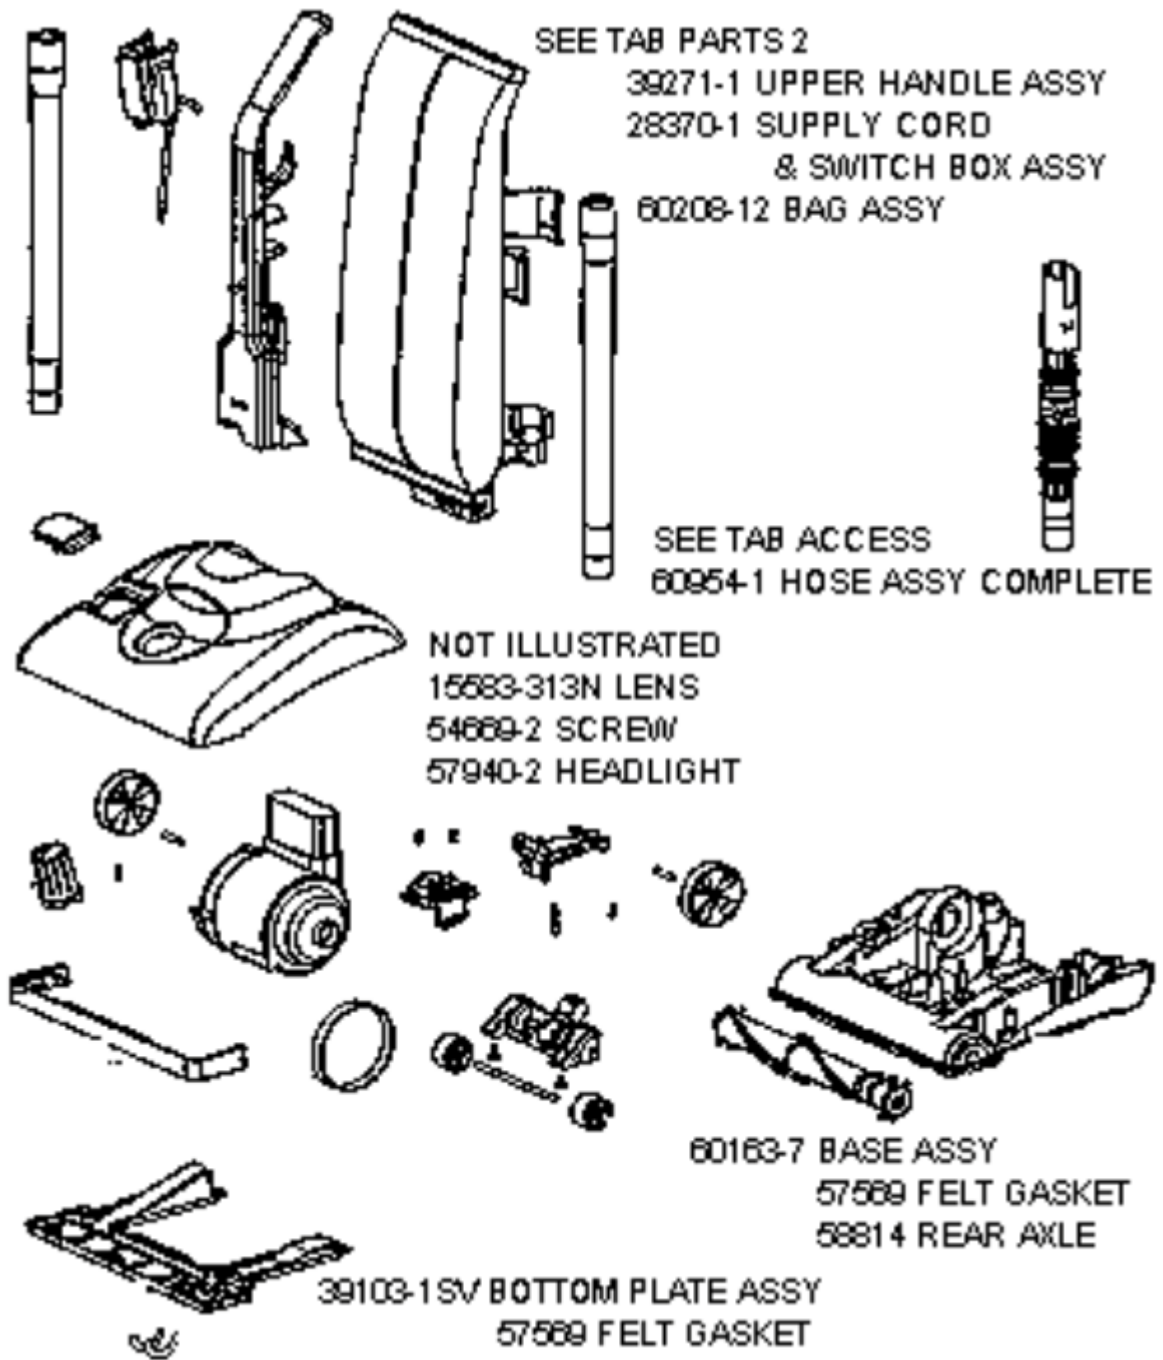

----- Manual continues below -----

PARTS2 - 7745AT

Ref #	Part	Description	Comments	Qty
1	E-27207-1	CAP - HANDLE		
2	E-28013-119N	RELEASE - CORD		
3	E-28073A	SWITCH - ROCKER		
4	E-28283-119N	COVER - SWITCH		
5	E-28321-119N	HOUSING - SWITCH		
6	E-38680-22	SUPPLY CORD & TERMINAL AS		
7	E-38808	HANDLE - LOWER		
8	E-39271-1	UPPER HANDLE ASSEMBLY		
9	E-39300-1	LOWER CORD&TERMINAL ASSY (NLA)		
10	E-53197-3	SCREWS PKG 10		
11	E-53238-13	SCREW PACKAGE		
12	E-60192-1	WIRE SPLICE 5		
13	E-60208-12	CLOTH BAG ASSY - CTND		

PARTS1 - 7745AT

2	E-15325-288N	GUARD - FURNITURE		
3	E-15548-313N	BRACKET - MOTOR		
4	E-15583-313N	LENS - HEADLIGHT		
5	E-27793A-119N	CARRIAGE (27793- (NLA)		
6	E-27794-119N	REAR WHEEL/5100' (27794- (NLA)		
7	E-27799-288N	HANDLE RELEASE (NLA 11/1 (NLA)		
8	E-28342-288N	KNOB - HEIGHT ADJUSTMENT		
9	E-28370-1	SUPPLY CORD & SWITCH BOX		
10	E-38236A-119N	WHEEL - FRONT		
11	E-38822SV	ATTACHMENT DOOR & GASKET		
12	E-39103-1SV	BOTTOM PLATE ASSEMBLY		
13	E-39271-1	UPPER HANDLE ASSEMBLY		
14	E-53076-2	SPRING & AXLE PACKAGE (6)		
15	E-53197-3	SCREWS PKG 10		
16	E-54312A	BELT PACKAGE ASSEMBLY (U)		
17	E-54379-104	MOTOR ASSEMBLY - PKGD		
18	E-54669-2	SCREW PACKAGE		
19	E-57567-1	AXLE - WHEEL		
20	E-57569	GASKET - FELT		
21	E-57940-2	HEADLIGHT		
22	E-58814	REAR AXLE		
23	E-60160	SCREW PACKAGE 10		
24	E-60163-7	BASE ASSEMBLY - PACKAGED		
25	E-60208-12	CLOTH BAG ASSY - CTND		
26	E-60279-1	DISTURBULATOR ASSY - CTND		
27	E-60954-1	HOSE ASSEMBLY - CARTONED		
28	E-60970-2	HOOD & GRAPHICS ASSY-PACK		