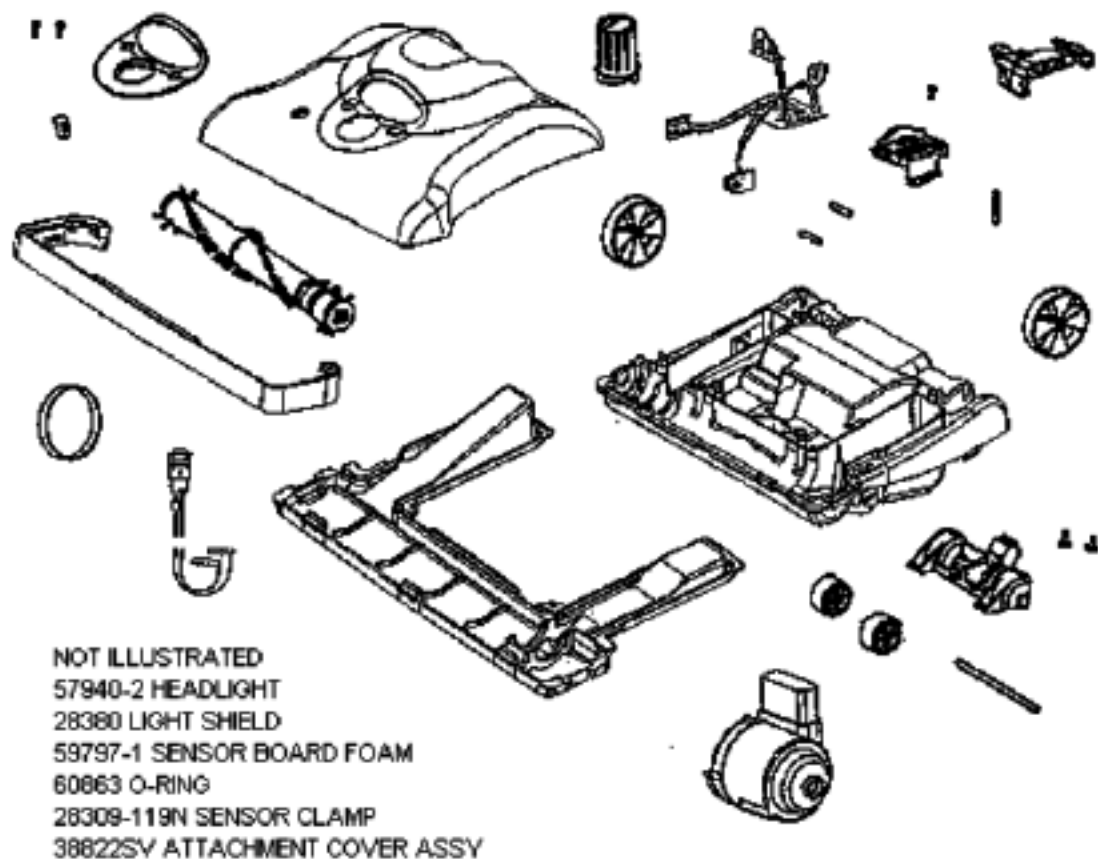

PARTS2 - 7770AT

Ref #	Part	Description	Comments	Qty
1	02398-119N	HANDLE - UPPER (F)		
2	02399-1			
3	02404-119N	HANDLE - LOWER		
4	02405-119N	HOUSING - REAR		
5	15594-288N	SWITCH PLATE		
6	27207-1	CAP - HANDLE		
7	28013-119N	RELEASE - CORD		
8	28073A	SWITCH - ROCKER		
9	28382-1	TOOL CADDY ASSEMBLY		
10	38680-22	SUPPLY CORD & TERMINAL ASS		
11	39300-5	LOWER CORD & TERMINAL ASS		
12	39320	BARRIER - CORD		
13	39330	UPPER HANDLE & CAP ASSEMB		
14	53197-1	SCREW PACKAGE		
15	60192-1	WIRE SPLICE 5		
16	61056-2	BAG COVER (NLA)		

PARTS1 - 7770AT

Ref #	Part	Description	Comments	Qty
1	15325-288N	GUARD - FURNITURE		
2	15548-313N	BRACKET - MOTOR		
3	15583-313N	LENS - HEADLIGHT		
4	27793A-119N	CARRIAGE (27793- (NLA)		
5	27794-119N	WHEEL - REAR		
6	27799-288N	HANDLE RELEASE (NLA 11/1 (NLA)		
7	28342A-288N	KNOB - HEIGHT ADJUSTMENT		
8	38236A-119N	WHEEL - FRONT		
9	38822SV	ATTACHMENT DOOR & GASKET		
10	38828B-3	HEADLIGHT ASSEMBLY		
11	39103-1SV	BOTTOM PLATE ASSEMBLY		
12	39248A-313N	LENS		
13	53076-2	SPRING & AXLE PACKAGE (6)		
14	53197-1	SCREW PACKAGE		
15	54379-105	MOTOR ASSEMBLY - PKGD		
16	54669-1	SCREW PACKAGE		
17	57567-1	AXLE - WHEEL		
18	57940-2	HEADLIGHT (NLA)		
19	58814	REAR AXLE		
20	59797-1	FOAM - SENSOR BOARD		
21	60160	SCREW PACKAGE 10		
22	60163-11	BASE ASSEMBLY - PACKAGED		
23	60279-1	DISTURBULATOR ASSY - CTND		
24	60853	O RING - PACKAGED		
25	60970-4	HOOD ASSY.		
26	60904-7	DIRT ALERT PC BOARD & BRA		
27	61120	BELT PKG ASSY-STYLE U EXT		