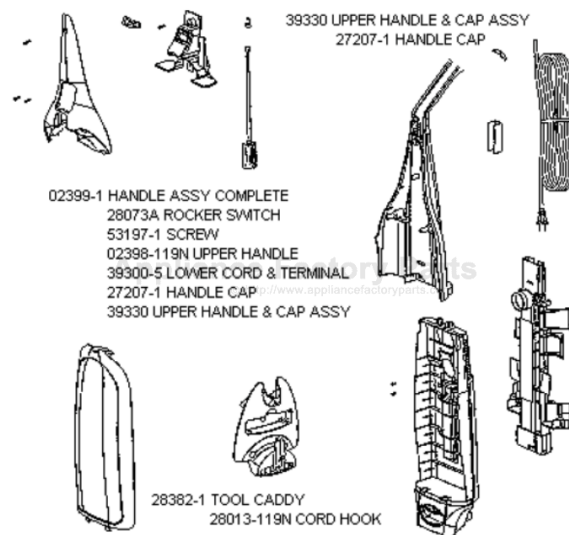

[Find Your Eureka Vacuum Cleaner Parts - Select From 855 Models](#)

----- Manual continues below part list -----