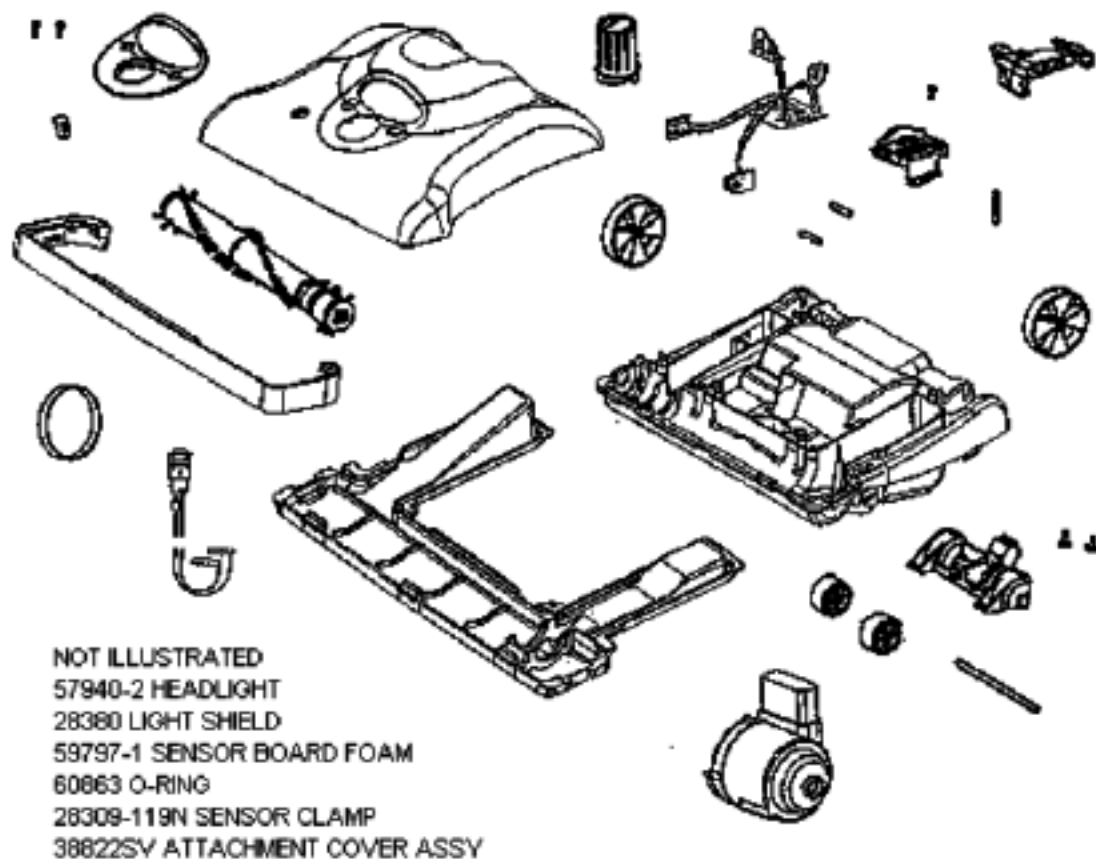

----- Manual continues below part list -----

Available Replacement Parts for Eureka 7770AT

[ER-2017](#)

BRUSH ROLLER ROLL 54325-1

PARTS2 - 7770AT

Ref #	Part	Description	Comments	Qty
1	02398-119N	HANDLE - UPPER (F)		
2	02399-1			
3	02404-119N	HANDLE - LOWER		
4	02405-119N	HOUSING - REAR		
5	15594-288N	SWITCH PLATE		
6	27207-1	CAP - HANDLE		
7	28013-119N	RELEASE - CORD		
8	28073A	SWITCH - ROCKER		
9	28382-1	TOOL CADDY ASSEMBLY		
10	38680-22	SUPPLY CORD & TERMINAL ASS		
11	39300-5	LOWER CORD & TERMINAL ASS		
12	39320	BARRIER - CORD		
13	39330	UPPER HANDLE & CAP ASSEMB		
14	53197-1	SCREW PACKAGE		
15	60192-1	WIRE SPLICE 5		
16	61056-2	BAG COVER (NLA)		

PARTS1 - 7770AT

Ref #	Part	Description	Comments	Qty
1	15325-288N	GUARD - FURNITURE		
2	15548-313N	BRACKET - MOTOR		
3	15583-313N	LENS - HEADLIGHT		
4	27793A-119N	CARRIAGE (27793- (NLA)		
5	27794-119N	WHEEL - REAR		
6	27799-288N	HANDLE RELEASE (NLA 11/1 (NLA)		
7	28342A-288N	KNOB - HEIGHT ADJUSTMENT		
8	38236A-119N	WHEEL - FRONT		
9	38822SV	ATTACHMENT DOOR & GASKET		
10	38828B-3	HEADLIGHT ASSEMBLY		
11	39103-1SV	BOTTOM PLATE ASSEMBLY		
12	39248A-313N	LENS		
13	53076-2	SPRING & AXLE PACKAGE (6)		
14	53197-1	SCREW PACKAGE		
15	54379-105	MOTOR ASSEMBLY - PKGD		
16	54669-1	SCREW PACKAGE		
17	57567-1	AXLE - WHEEL		
18	57940-2	HEADLIGHT (NLA)		
19	58814	REAR AXLE		
20	59797-1	FOAM - SENSOR BOARD		
21	60160	SCREW PACKAGE 10		
22	60163-11	BASE ASSEMBLY - PACKAGED		
23	60279-1	DISTURBULATOR ASSY - CTND		
24	60853	O RING - PACKAGED		
25	60970-4	HOOD ASSY.		
26	60904-7	DIRT ALERT PC BOARD & BRA		
27	61120	BELT PKG ASSY-STYLE U EXT		