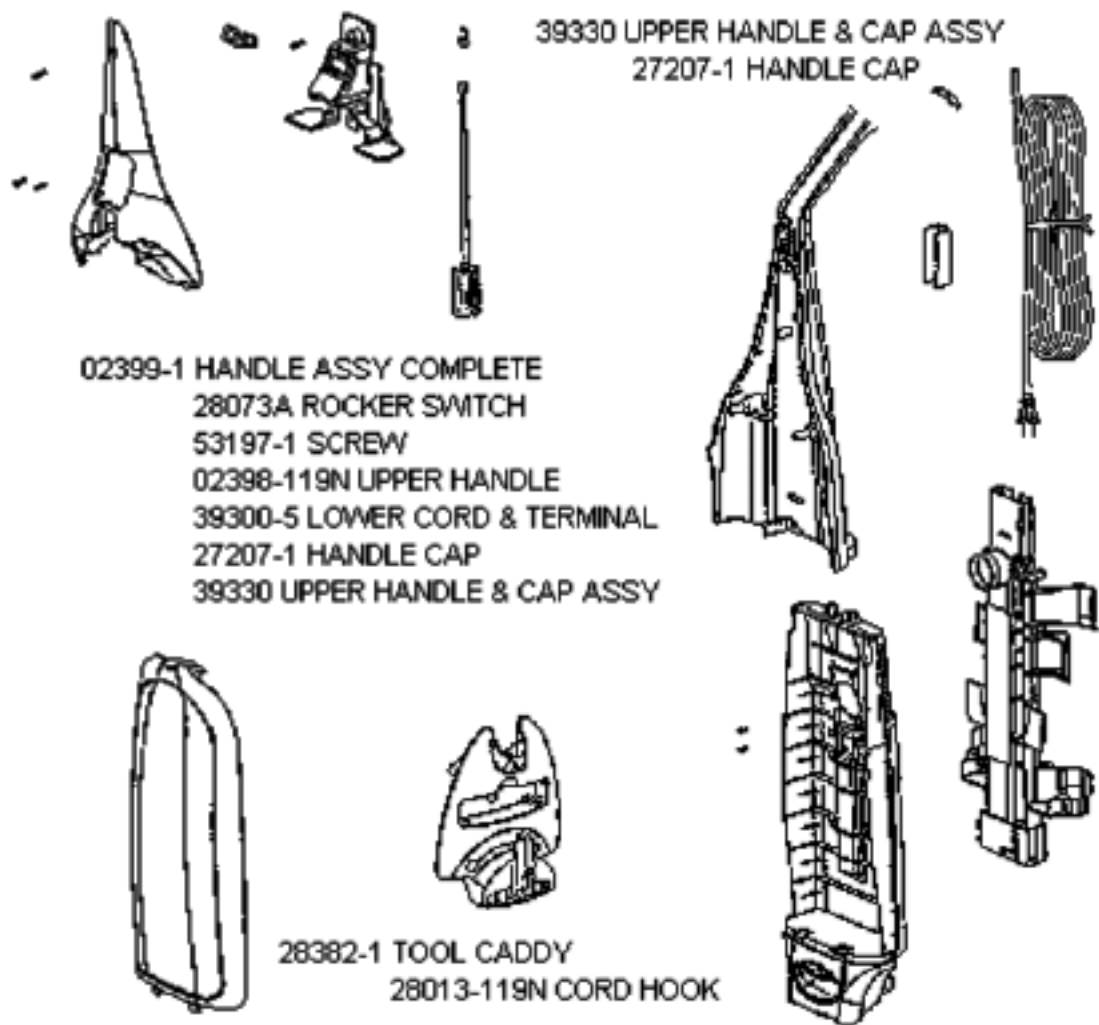

----- Manual continues below part list -----

Available Replacement Parts for Eureka 7770AT

[ER-2017](#)

BRUSH ROLLER ROLL 54325-1

PARTS2 - 7770AT

Ref #	Part	Description	Comments	Qty
1	02398-119N	HANDLE - UPPER (F)		
2	02399-1			
3	02404-119N	HANDLE - LOWER		
4	02405-119N	HOUSING - REAR		
5	15594-288N	SWITCH PLATE		
6	27207-1	CAP - HANDLE		
7	28013-119N	RELEASE - CORD		
8	28073A	SWITCH - ROCKER		
9	28382-1	TOOL CADDY ASSEMBLY		
10	38680-22	SUPPLY CORD & TERMINAL ASS		
11	39300-5	LOWER CORD & TERMINAL ASS		
12	39320	BARRIER - CORD		
13	39330	UPPER HANDLE & CAP ASSEMB		
14	53197-1	SCREW PACKAGE		
15	60192-1	WIRE SPLICE 5		
16	61056-2	BAG COVER (NLA)		

PARTS1 - 7770AT

Ref #	Part	Description	Comments	Qty
1	15325-288N	GUARD - FURNITURE		
2	15548-313N	BRACKET - MOTOR		
3	15583-313N	LENS - HEADLIGHT		
4	27793A-119N	CARRIAGE (27793- (NLA)		
5	27794-119N	WHEEL - REAR		
6	27799-288N	HANDLE RELEASE (NLA 11/1 (NLA)		
7	28342A-288N	KNOB - HEIGHT ADJUSTMENT		
8	38236A-119N	WHEEL - FRONT		
9	38822SV	ATTACHMENT DOOR & GASKET		
10	38828B-3	HEADLIGHT ASSEMBLY		
11	39103-1SV	BOTTOM PLATE ASSEMBLY		
12	39248A-313N	LENS		
13	53076-2	SPRING & AXLE PACKAGE (6)		
14	53197-1	SCREW PACKAGE		
15	54379-105	MOTOR ASSEMBLY - PKGD		
16	54669-1	SCREW PACKAGE		
17	57567-1	AXLE - WHEEL		
18	57940-2	HEADLIGHT (NLA)		
19	58814	REAR AXLE		
20	59797-1	FOAM - SENSOR BOARD		
21	60160	SCREW PACKAGE 10		
22	60163-11	BASE ASSEMBLY - PACKAGED		
23	60279-1	DISTURBULATOR ASSY - CTND		
24	60853	O RING - PACKAGED		
25	60970-4	HOOD ASSY.		
26	60904-7	DIRT ALERT PC BOARD & BRA		
27	61120	BELT PKG ASSY-STYLE U EXT		