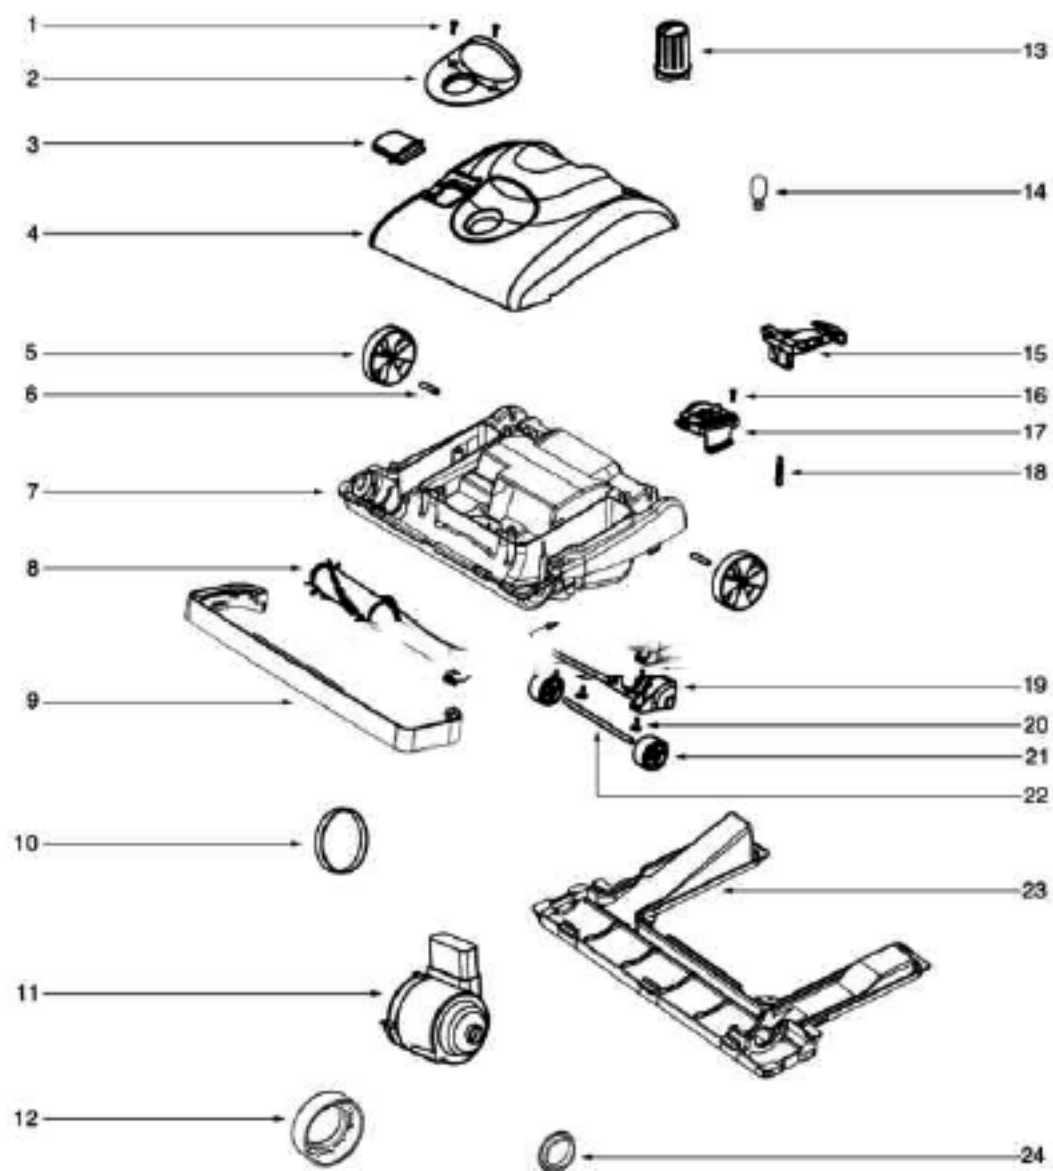

Qty	Part	Description	Comments	Qty
1	39455	SWITCH - ROCKER		
2	53197-1	SCREW PACKAGE		
3	02398-119N	HANDLE - UPPER (F)		
4	39300-5	LOWER CORD & TERMINAL ASS		
5	28281-288N	LATCH - COVER		
6	59936	SPRING - LATCH		
7	61056-7	BAG COVER ASSEMBLY - PKGD		
8	02405-119N	HOUSING - REAR		
9	28382-1	TOOL CADDY ASSEMBLY		
10	28013-119N	RELEASE - CORD		
11	15594-288N	SWITCH PLATE		
12	60192-1	WIRE SPLICE 5		
13	27207-1	CAP - HANDLE		
14	39330	UPPER HANDLE & CAP ASSEMB		
15	39320	BARRIER - CORD		
16	38680-22	SUPPLY CORD & TERMINAL AS		
17	02404-119N	HANDLE - LOWER		

Qty	Part	Description	Comments	Qty
1	54406	PLUG- PACKAGE 10		
2	54363-5	MOTOR ASSEMBLY - PKGD		
3	54472-2	BRUSH HOLDER & BRUSH ASSY		
4	53238-18	SCREW PACKAGE		
5	60612-8	FIELD ASSY - PKG		
6	54375-2	SCROLL ASSY - PKG		
7	54811	FAN WASHER - PACKAGED		
8	27930-1	IMPELLER		
9	60106	INTERNAL LOCKWASHER - PKG		
10	54374-3	FAN COVER - PACKAGED		
11	57949-1	GASKET		
12	54413	PACKAGE-5 HEX JAM NUT		
13	53238-38	SCREW PACKAGE		

Part #	Part	Description	Comments	Qty
1	54669-2	SCREW PACKAGE		
2	15583-313N	LENS - HEADLIGHT		
3	71014	ATTACHMENT DOOR & GASKET		
4	60970-9	HOOD & GRAPHICS ASSY-PACK		
5	27794-119N	WHEEL - REAR		
6	58814	REAR AXLE		
7	60163-6	BASE ASSEMBLY - PACKAGED		
8	60279-1	DISTURBULATOR ASSY - CTND		
9	15325-288N	GUARD - FURNITURE		
10	61120	BELT PKG ASSY-(U-EXTENDED		
11	54379-127	MOTOR ASSEMBLY - PKGD		
12	27815A	MOUNT - MOTOR (LARGE)		
13	28342C-288N	KNOB - HEIGHT ADJUSTMENT		
14	57940-2	LAMP - HEADLIGHT		
15	27799-288N	RELEASE - HANDLE		
16	53197-1	SCREW PACKAGE		
17	15548-313N	BRACKET - MOTOR		
18	53076-2	SPRING & AXLE PACKAGE (6)		
19	27793A-119N	CARRIAGE		
20	60160	SCREW PACKAGE 10		
21	38236B-119N	WHEEL - FRONT		
22	57567-1	AXLE - WHEEL		
23	39103-1SV	BOTTOM PLATE ASSEMBLY		
24	58815	SMALL MOTOR MOUNT		