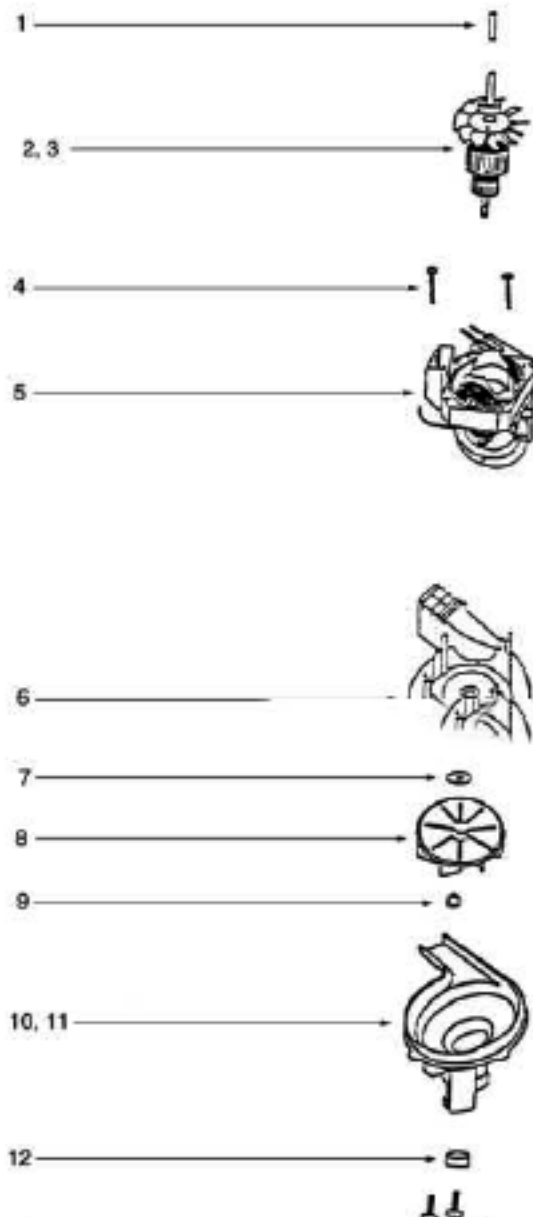

----- Manual continues below part list -----

Available Replacement Parts for Eureka 7773ATS

[ER-2017](#)

BRUSH ROLLER ROLL 54325-1

Qty	Part	Description	Comments	Qty
1	39455	SWITCH - ROCKER		
2	53197-1	SCREW PACKAGE		
3	02398-119N	HANDLE - UPPER (F)		
4	39300-5	LOWER CORD & TERMINAL ASS		
5	28281-288N	LATCH - COVER		
6	59936	SPRING - LATCH		
7	61056-7	BAG COVER ASSEMBLY - PKGD		
8	02405-119N	HOUSING - REAR		
9	28382-1	TOOL CADDY ASSEMBLY		
10	28013-119N	RELEASE - CORD		
11	15594-288N	SWITCH PLATE		
12	60192-1	WIRE SPLICE 5		
13	27207-1	CAP - HANDLE		
14	39330	UPPER HANDLE & CAP ASSEMB		
15	39320	BARRIER - CORD		
16	38680-22	SUPPLY CORD & TERMINAL AS		
17	02404-119N	HANDLE - LOWER		

Qty	Part	Description	Comments	Qty
1	54406	PLUG- PACKAGE 10		
2	54363-5	MOTOR ASSEMBLY - PKGD		
3	54472-2	BRUSH HOLDER & BRUSH ASSY		
4	53238-18	SCREW PACKAGE		
5	60612-8	FIELD ASSY - PKG		
6	54375-2	SCROLL ASSY - PKG		
7	54811	FAN WASHER - PACKAGED		
8	27930-1	IMPELLER		
9	60106	INTERNAL LOCKWASHER - PKG		
10	54374-3	FAN COVER - PACKAGED		
11	57949-1	GASKET		
12	54413	PACKAGE-5 HEX JAM NUT		
13	53238-38	SCREW PACKAGE		

Part #	Part	Description	Comments	Qty
1	54669-2	SCREW PACKAGE		
2	15583-313N	LENS - HEADLIGHT		
3	71014	ATTACHMENT DOOR & GASKET		
4	60970-9	HOOD & GRAPHICS ASSY-PACK		
5	27794-119N	WHEEL - REAR		
6	58814	REAR AXLE		
7	60163-6	BASE ASSEMBLY - PACKAGED		
8	60279-1	DISTURBULATOR ASSY - CTND		
9	15325-288N	GUARD - FURNITURE		
10	61120	BELT PKG ASSY-(U-EXTENDED		
11	54379-127	MOTOR ASSEMBLY - PKGD		
12	27815A	MOUNT - MOTOR (LARGE)		
13	28342C-288N	KNOB - HEIGHT ADJUSTMENT		
14	57940-2	LAMP - HEADLIGHT		
15	27799-288N	RELEASE - HANDLE		
16	53197-1	SCREW PACKAGE		
17	15548-313N	BRACKET - MOTOR		
18	53076-2	SPRING & AXLE PACKAGE (6)		
19	27793A-119N	CARRIAGE		
20	60160	SCREW PACKAGE 10		
21	38236B-119N	WHEEL - FRONT		
22	57567-1	AXLE - WHEEL		
23	39103-1SV	BOTTOM PLATE ASSEMBLY		
24	58815	SMALL MOTOR MOUNT		