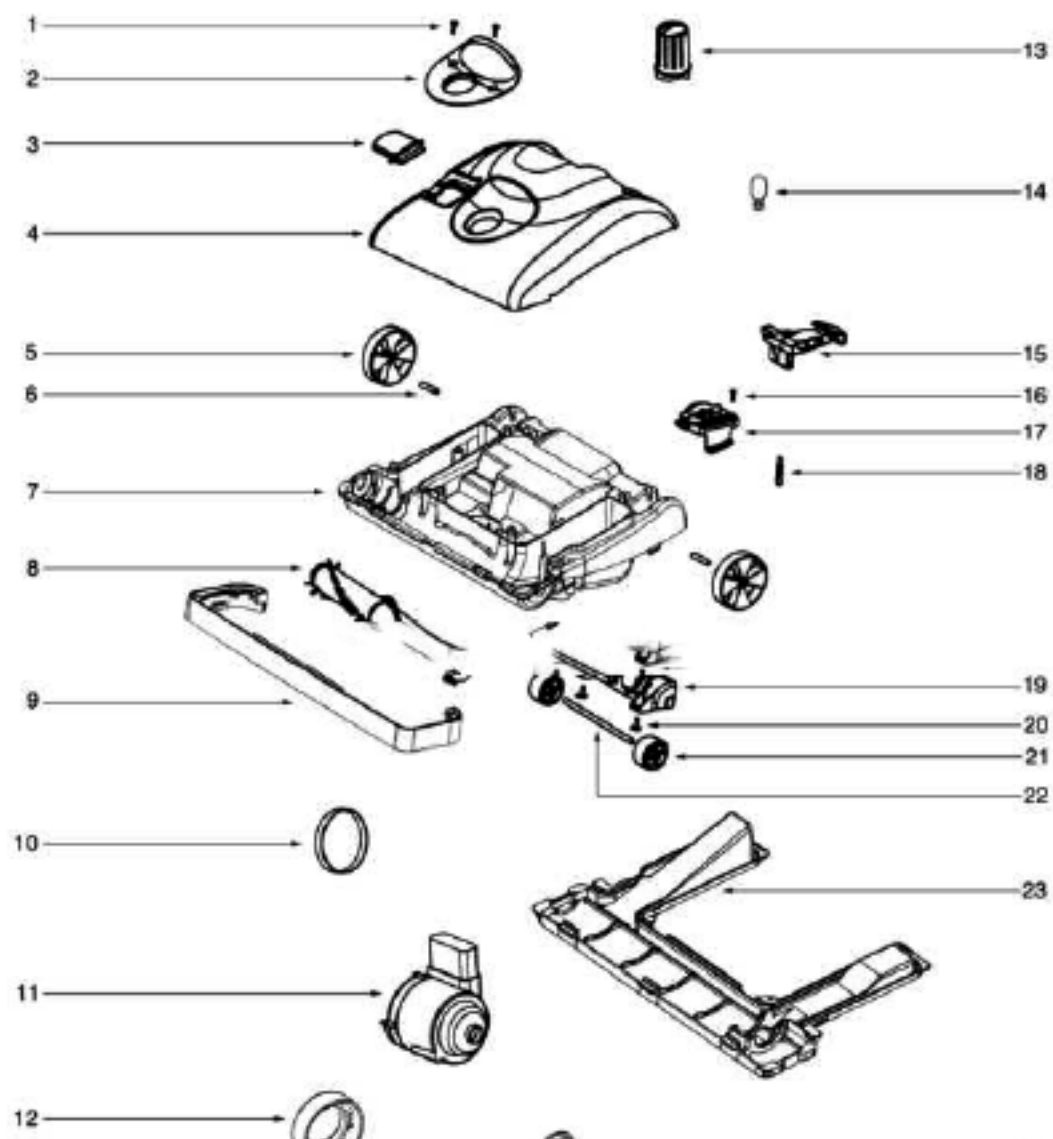

----- Manual continues below part list -----

Available Replacement Parts for Eureka 7773ATS

[ER-2017](#)

BRUSH ROLLER ROLL 54325-1

Qty	Part	Description	Comments	Qty
1	39455	SWITCH - ROCKER		
2	53197-1	SCREW PACKAGE		
3	02398-119N	HANDLE - UPPER (F)		
4	39300-5	LOWER CORD & TERMINAL ASS		
5	28281-288N	LATCH - COVER		
6	59936	SPRING - LATCH		
7	61056-7	BAG COVER ASSEMBLY - PKGD		
8	02405-119N	HOUSING - REAR		
9	28382-1	TOOL CADDY ASSEMBLY		
10	28013-119N	RELEASE - CORD		
11	15594-288N	SWITCH PLATE		
12	60192-1	WIRE SPLICE 5		
13	27207-1	CAP - HANDLE		
14	39330	UPPER HANDLE & CAP ASSEMB		
15	39320	BARRIER - CORD		
16	38680-22	SUPPLY CORD & TERMINAL AS		
17	02404-119N	HANDLE - LOWER		

Qty	Part	Description	Comments	Qty
1	54406	PLUG- PACKAGE 10		
2	54363-5	MOTOR ASSEMBLY - PKGD		
3	54472-2	BRUSH HOLDER & BRUSH ASSY		
4	53238-18	SCREW PACKAGE		
5	60612-8	FIELD ASSY - PKG		
6	54375-2	SCROLL ASSY - PKG		
7	54811	FAN WASHER - PACKAGED		
8	27930-1	IMPELLER		
9	60106	INTERNAL LOCKWASHER - PKG		
10	54374-3	FAN COVER - PACKAGED		
11	57949-1	GASKET		
12	54413	PACKAGE-5 HEX JAM NUT		
13	53238-38	SCREW PACKAGE		

Part #	Part	Description	Comments	Qty
1	54669-2	SCREW PACKAGE		
2	15583-313N	LENS - HEADLIGHT		
3	71014	ATTACHMENT DOOR & GASKET		
4	60970-9	HOOD & GRAPHICS ASSY-PACK		
5	27794-119N	WHEEL - REAR		
6	58814	REAR AXLE		
7	60163-6	BASE ASSEMBLY - PACKAGED		
8	60279-1	DISTURBULATOR ASSY - CTND		
9	15325-288N	GUARD - FURNITURE		
10	61120	BELT PKG ASSY-(U-EXTENDED		
11	54379-127	MOTOR ASSEMBLY - PKGD		
12	27815A	MOUNT - MOTOR (LARGE)		
13	28342C-288N	KNOB - HEIGHT ADJUSTMENT		
14	57940-2	LAMP - HEADLIGHT		
15	27799-288N	RELEASE - HANDLE		
16	53197-1	SCREW PACKAGE		
17	15548-313N	BRACKET - MOTOR		
18	53076-2	SPRING & AXLE PACKAGE (6)		
19	27793A-119N	CARRIAGE		
20	60160	SCREW PACKAGE 10		
21	38236B-119N	WHEEL - FRONT		
22	57567-1	AXLE - WHEEL		
23	39103-1SV	BOTTOM PLATE ASSEMBLY		
24	58815	SMALL MOTOR MOUNT		