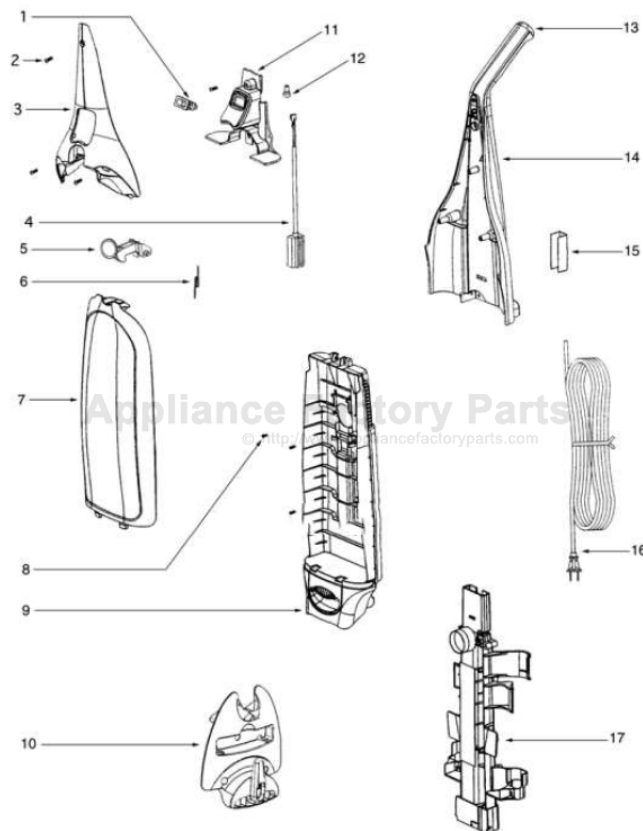

[Find Your Eureka Vacuum Cleaner Parts - Select From 855 Models](#)

----- Manual continues below part list -----