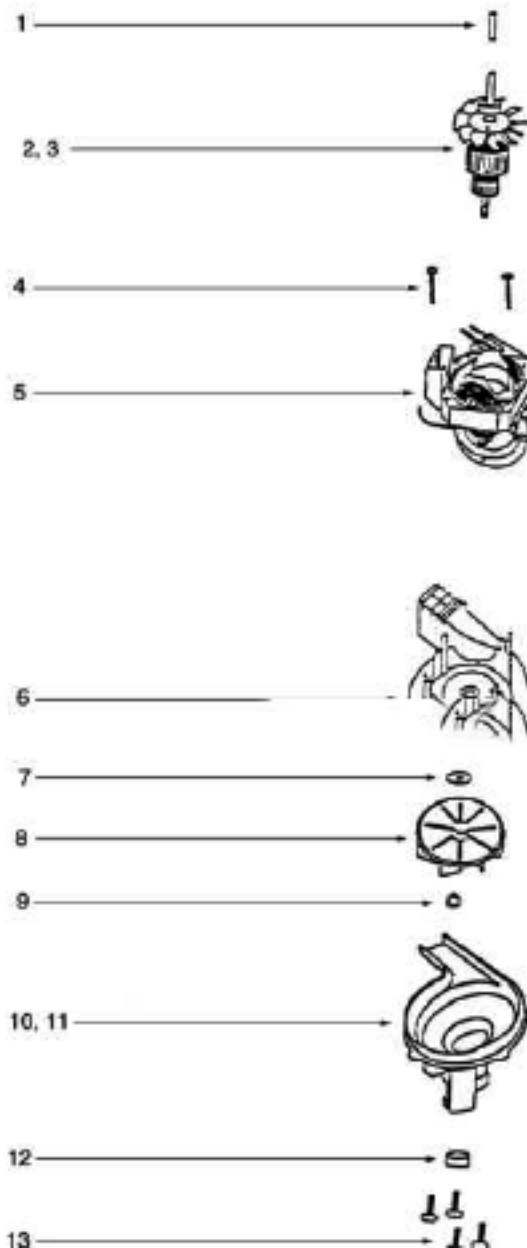

Qty	Part	Description	Comments	Qty
1	39455	SWITCH - ROCKER		
2	53197-1	SCREW PACKAGE		
3	02398-119N	HANDLE - UPPER (F)		
4	39300-5	LOWER CORD & TERMINAL ASS		
5	28281-288N	LATCH - COVER		
6	59936	SPRING - LATCH		
7	61056-7	BAG COVER ASSEMBLY - PKGD		
8	02405-119N	HOUSING - REAR		
9	28382-1	TOOL CADDY ASSEMBLY		
10	28013-119N	RELEASE - CORD		
11	15594-288N	SWITCH PLATE		
12	60192-1	WIRE SPLICE 5		
13	27207-1	CAP - HANDLE		
14	39330	UPPER HANDLE & CAP ASSEMB		
15	39320	BARRIER - CORD		
16	38680-22	SUPPLY CORD & TERMINAL AS		
17	02404-119N	HANDLE - LOWER		

Qty	Part	Description	Comments	Qty
1	54406	PLUG- PACKAGE 10		
2	54363-5	MOTOR ASSEMBLY - PKGD		
3	54472-2	BRUSH HOLDER & BRUSH ASSY		
4	53238-18	SCREW PACKAGE		
5	60612-8	FIELD ASSY - PKG		
6	54375-2	SCROLL ASSY - PKG		
7	54811	FAN WASHER - PACKAGED		
8	27930-1	IMPELLER		
9	60106	INTERNAL LOCKWASHER - PKG		
10	54374-3	FAN COVER - PACKAGED		
11	57949-1	GASKET		
12	54413	PACKAGE-5 HEX JAM NUT		
13	53238-38	SCREW PACKAGE		

Part #	Part	Description	Comments	Qty
1	54669-2	SCREW PACKAGE		
2	15583-313N	LENS - HEADLIGHT		
3	71014	ATTACHMENT DOOR & GASKET		
4	60970-9	HOOD & GRAPHICS ASSY-PACK		
5	27794-119N	WHEEL - REAR		
6	58814	REAR AXLE		
7	60163-6	BASE ASSEMBLY - PACKAGED		
8	60279-1	DISTURBULATOR ASSY - CTND		
9	15325-288N	GUARD - FURNITURE		
10	61120	BELT PKG ASSY-(U-EXTENDED		
11	54379-127	MOTOR ASSEMBLY - PKGD		
12	27815A	MOUNT - MOTOR (LARGE)		
13	28342C-288N	KNOB - HEIGHT ADJUSTMENT		
14	57940-2	LAMP - HEADLIGHT		
15	27799-288N	RELEASE - HANDLE		
16	53197-1	SCREW PACKAGE		
17	15548-313N	BRACKET - MOTOR		
18	53076-2	SPRING & AXLE PACKAGE (6)		
19	27793A-119N	CARRIAGE		
20	60160	SCREW PACKAGE 10		
21	38236B-119N	WHEEL - FRONT		
22	57567-1	AXLE - WHEEL		
23	39103-1SV	BOTTOM PLATE ASSEMBLY		
24	58815	SMALL MOTOR MOUNT		