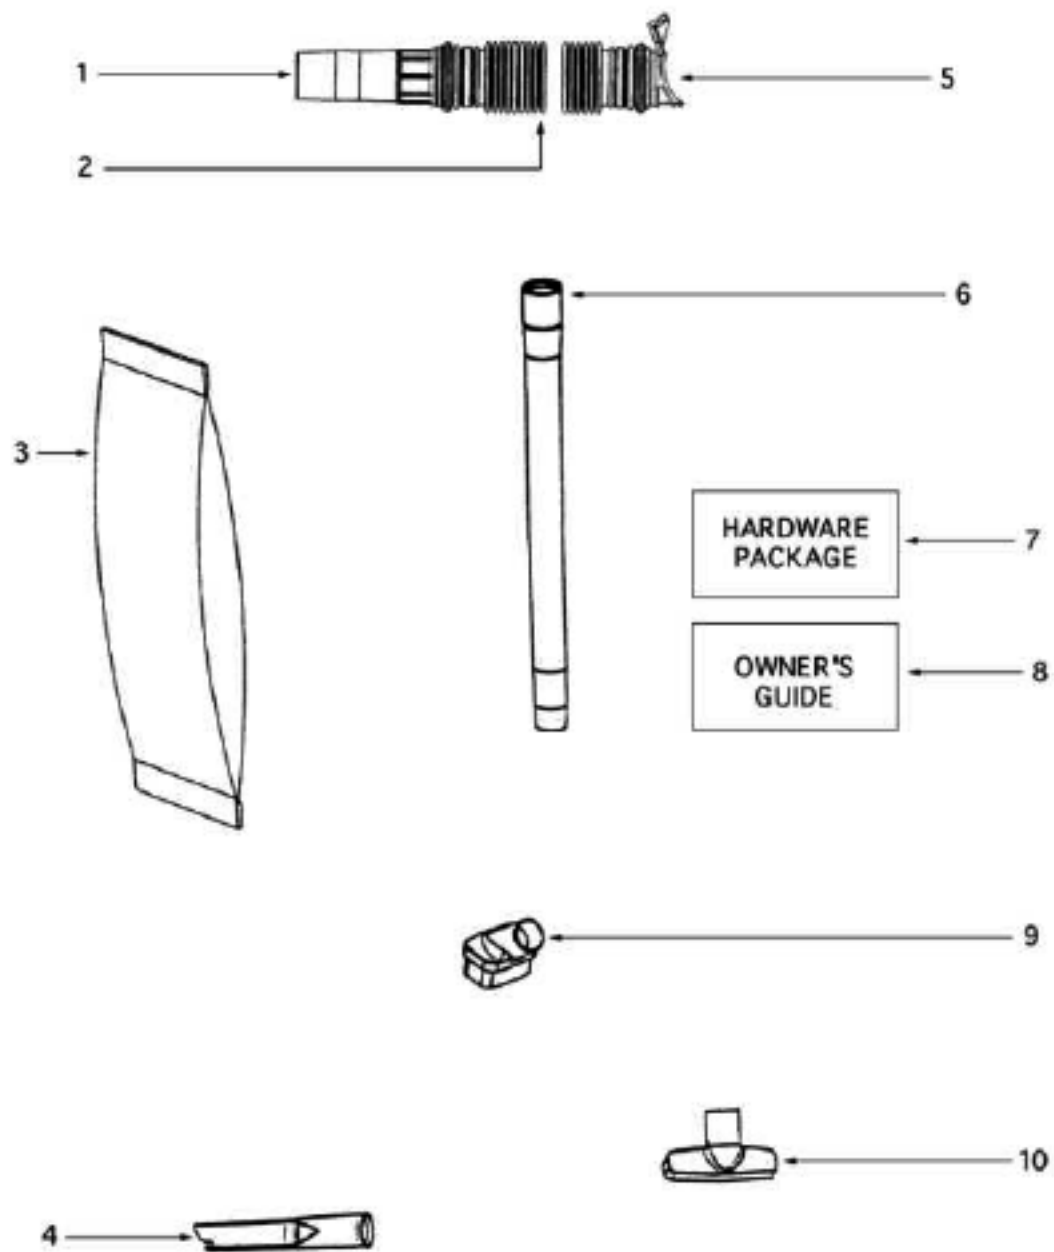

Kit #	Part	Description	Comments	Qty
1	38239-2	HOSE ADAPTER ASSEMBLY		
2	60954-2	HOSE ASSEMBLY - CARTONED		
3	57802A	PAPER BAG PKG ASSY (STYLE		
4	27237-3	TOOL - CREVICE		
5	37057A-3	COUPLING - HOSE		
6	14070-3	WAND - STRAIGHT		
7	70204-2	HARDWARE PKG		
8	70924	OWNER'S GUIDE		
9	54505-3	DUSTING BRUSH - PACKAGED		
10	38284-3	UPHOLSTERY NOZZLE ASSEMBL		
	100-316	POWER CORD