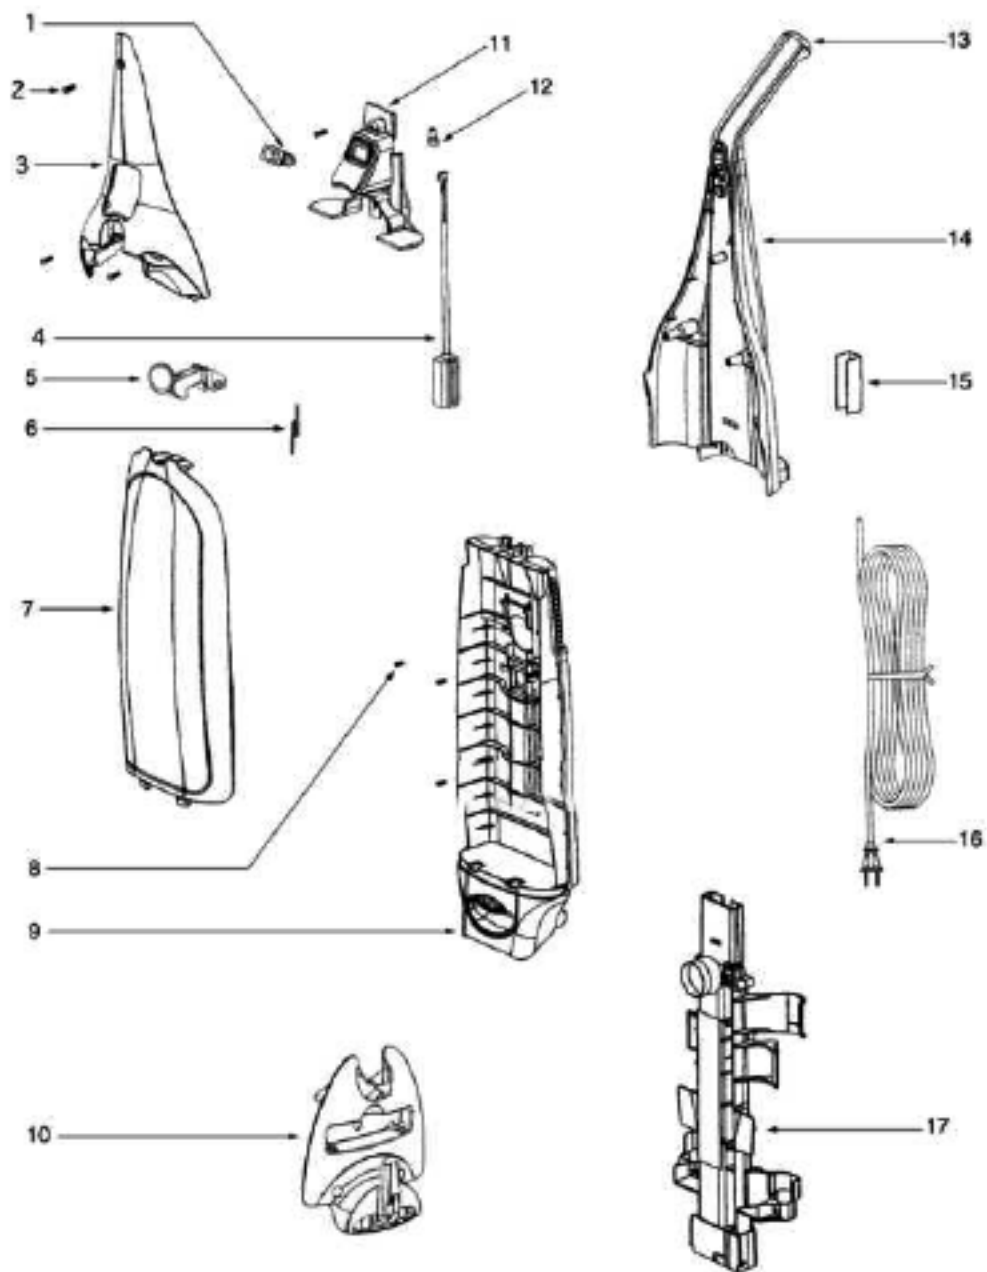

----- Manual continues below part list -----

Available Replacement Parts for Eureka 7773ATS

[ER-2017](#)

BRUSH ROLLER ROLL 54325-1

Qty	Part	Description	Comments	Qty
1	39455	SWITCH - ROCKER		
2	53197-1	SCREW PACKAGE		
3	02398-119N	HANDLE - UPPER (F)		
4	39300-5	LOWER CORD & TERMINAL ASS		
5	28281-288N	LATCH - COVER		
6	59936	SPRING - LATCH		
7	61056-7	BAG COVER ASSEMBLY - PKGD		
8	02405-119N	HOUSING - REAR		
9	28382-1	TOOL CADDY ASSEMBLY		
10	28013-119N	RELEASE - CORD		
11	15594-288N	SWITCH PLATE		
12	60192-1	WIRE SPLICE 5		
13	27207-1	CAP - HANDLE		
14	39330	UPPER HANDLE & CAP ASSEMB		
15	39320	BARRIER - CORD		
16	38680-22	SUPPLY CORD & TERMINAL AS		
17	02404-119N	HANDLE - LOWER		

Qty	Part	Description	Comments	Qty
1	54406	PLUG- PACKAGE 10		
2	54363-5	MOTOR ASSEMBLY - PKGD		
3	54472-2	BRUSH HOLDER & BRUSH ASSY		
4	53238-18	SCREW PACKAGE		
5	60612-8	FIELD ASSY - PKG		
6	54375-2	SCROLL ASSY - PKG		
7	54811	FAN WASHER - PACKAGED		
8	27930-1	IMPELLER		
9	60106	INTERNAL LOCKWASHER - PKG		
10	54374-3	FAN COVER - PACKAGED		
11	57949-1	GASKET		
12	54413	PACKAGE-5 HEX JAM NUT		
13	53238-38	SCREW PACKAGE		