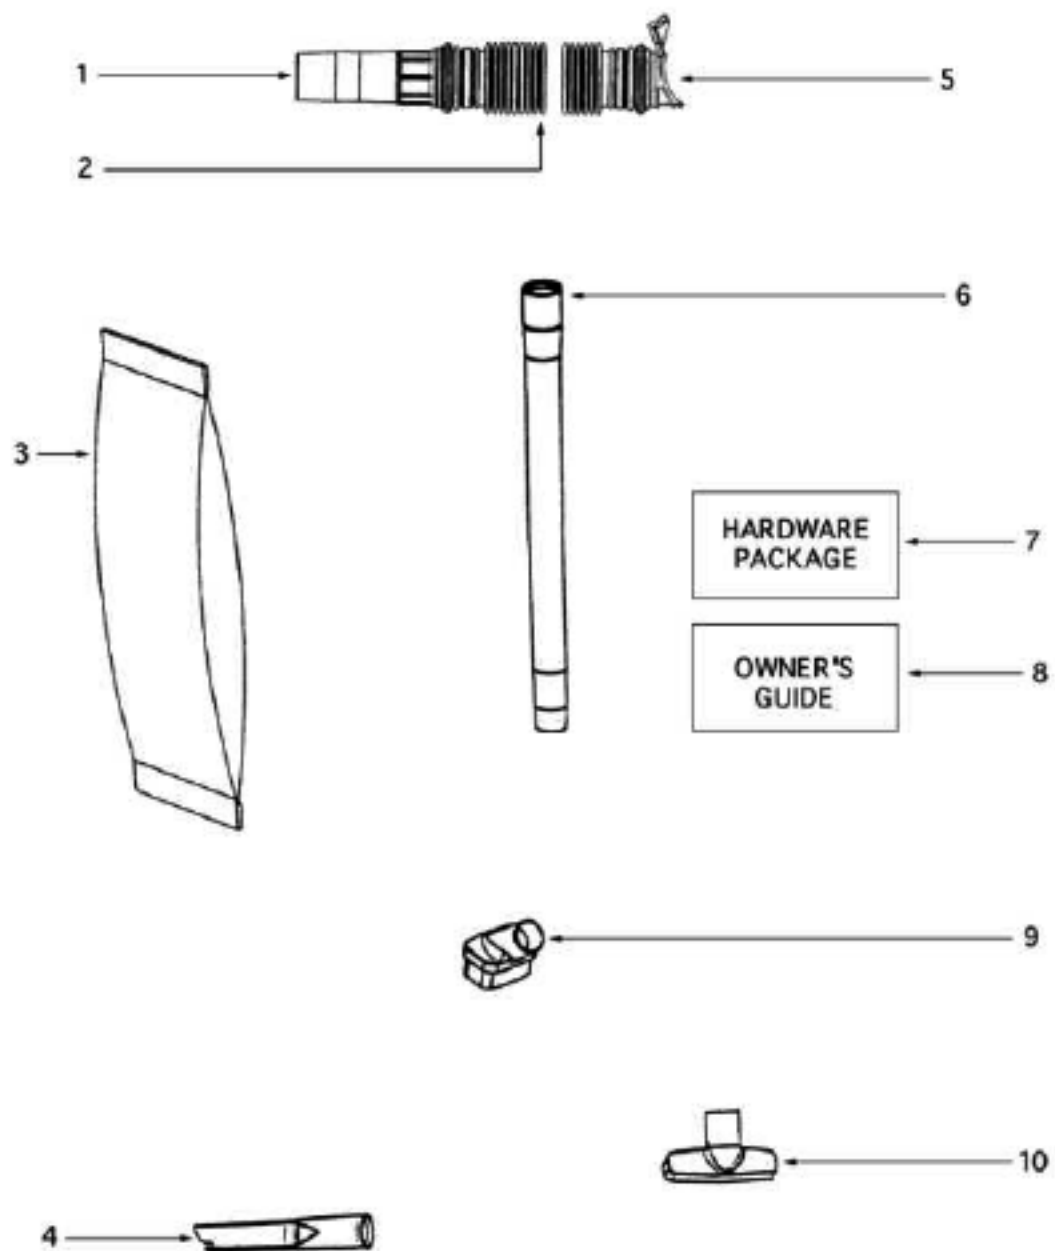

Kit #	Part	Description	Comments	Qty
1	38239-2	HOSE ADAPTER ASSEMBLY		
2	60954-2	HOSE ASSEMBLY - CARTONED		
3	57802A	PAPER BAG PKG ASSY (STYLE		
4	27237-3	TOOL - CREVICE		
5	37057A-3	COUPLING - HOSE		
6	14070-3	WAND - STRAIGHT		
7	70204-2	HARDWARE PKG		
8	70924	OWNER'S GUIDE		
9	54505-3	DUSTING BRUSH - PACKAGED		
10	38284-3	UPHOLSTERY NOZZLE ASSEMBL		
	100-316	POWER CORD