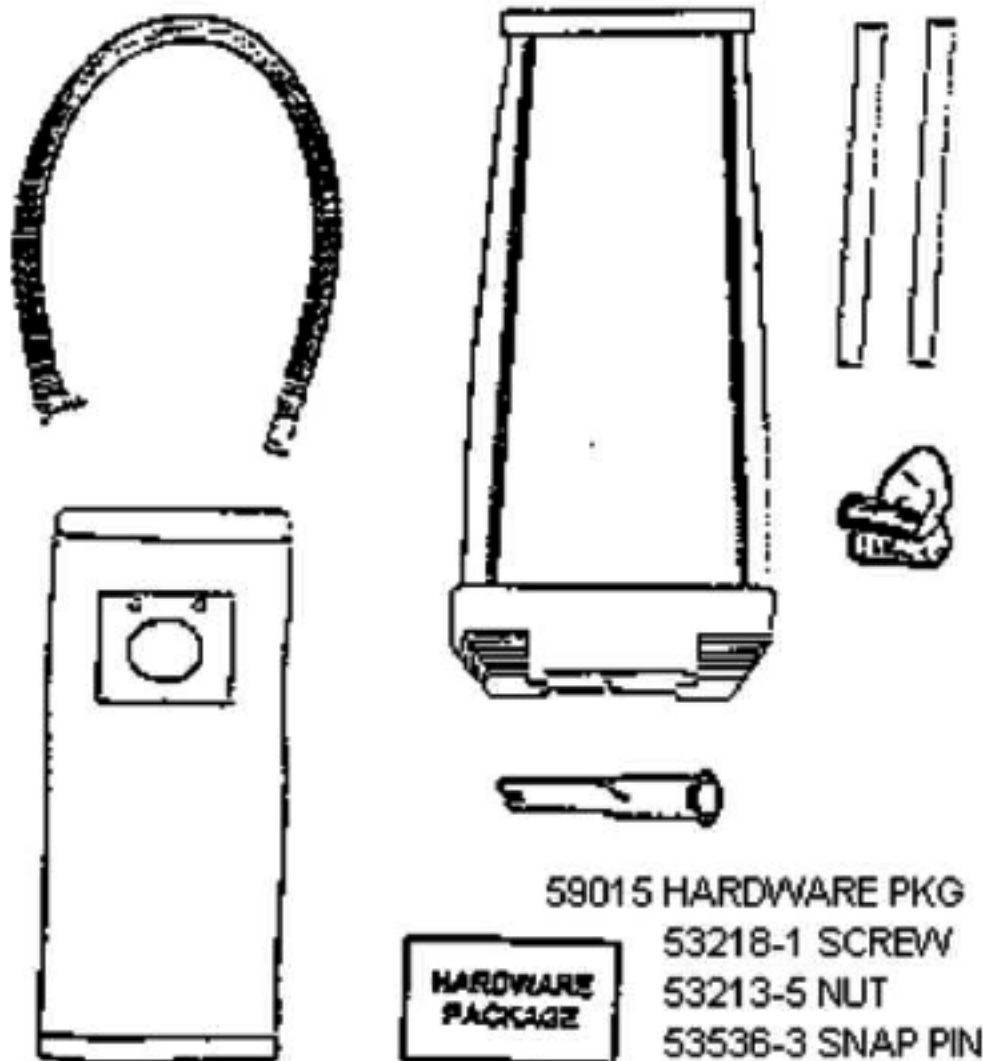

Ref #	Part	Description	Comments	Qty
1	15343B-313N	LENS - HEADLIGHT		
2	15344A-313N	BRACKET - MOTOR		
3	15350A-288N	GUARD - FURNITURE		
4	27793-119N	CARRIAGE		
5	27794-119N	WHEEL - REAR		
6	27795-288N	KNOB		
7	27796-288N	PEDAL - SWITCH		
8	27799-288N	RELEASE - HANDLE		
9	27815A	MOUNT - MOTOR (LARGE)		
10	38236A-119N	WHEEL - FRONT		
11	38873A	VALVE ASSEMBLY		
12	39103-2	BOTTOM PLATE ASSEMBLY		
13	53076-2	SPRING & AXLE PACKAGE (G)		
14	53197-3	SCREW PACKAGE		
15	54312	BELT PACKAGE ASSEMBLY (U)		
16	54379-95	MOTOR ASSEMBLY - PKGD		
17	57567-1	AXLE - WHEEL		
18	57569	GASKET - FELT		
19	57940-2	LAMP - HEADLIGHT		
20	58814	REAR AXLE		
21	58815	SMALL MOTOR MOUNT		
22	60160	SCREW PACKAGE 10		
23	60162-8	HOOD & GRAPHICS ASSY - PK		
24	60243-3	BASE ASSEMBLY - PACKAGED		
25	60244-1	DISTURBULATOR - CTND		

54363-5 ARMATURE & MOTOR BRUSH KIT
WITH BEARINGS
54472-1 BRUSH HOLDER & BRUSH
ASSY

60612-3 FIELD ASSY
15377-5 SWITCH ASSY
NOT ILLUSTRATED
MOTOR BRUSH
BRUSH SPRING
BRUSH HOLDER

54375-2 SCROLL ASSY
57949-1 GASKET SET

54374-2 FAN COVER ASSY
57949-1 GASKET SET

Ref #	Part	Description	Comments	Qty
1	15377-5	SWITCH ASSEMBLY		
2	27165	IMPELLER		
3	53238-18	SCREW PACKAGE		
4	53238-38	SCREW PACKAGE		
5	54363-5	MOTOR ASSEMBLY - PKGD		
6	54374-2	FAN COVER - PACKAGED		
7	54375-2	SCROLL ASSY - PKG		
8	54406	PLUG- PACKAGE 10		
9	54413	PACKAGE-5 HEX JAM NUT		
10	54472-1	BRUSH HOLDER & BRUSH ASSY		
11	54811	FAN WASHER - PACKAGED		
12	57949-1	GASKET		
13	60106	INTERNAL LOCKWASHER - PKG		
14	60165	RETAINING RING PKG		
15	60612-3	MOTOR ASSEMBLY - PKGD		