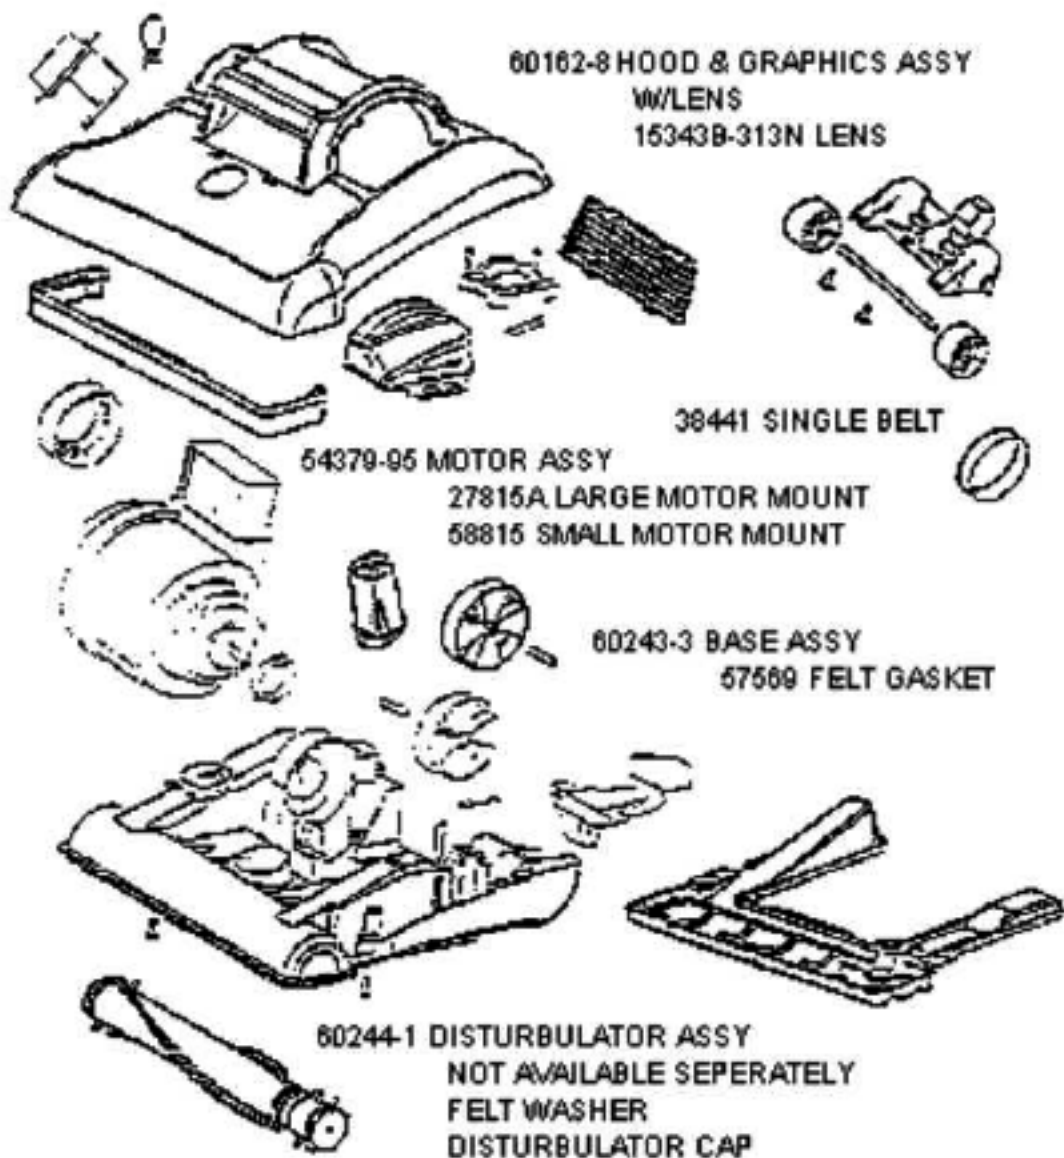

38687-3 UPPER HANDLE ASSY
27207-1 HANDLE CAP

38808-1 LOWER HANDLE &
MUFFLER ASSY
38398-1 ACOUSTIC PAD

Ref #	Part	Description	Comments	Qty
1	27207-1	CAP - HANDLE		
2	27674-1	CORD & PLUG ASSEMBLY		
3	28013-119N	RELEASE - CORD		
4	38398-1	PAD - ACOUSTIC		
5	38687-3	UPPER HANDLE ASSEMBLY		
6	38908-1	HANDLE - LOWER		
7	53213-5	NUTS - PACKAGE 10		
8	53218-1	SCREW PACKAGE		
9	53238-13	SCREW PACKAGE		
10	53536-3	SNAP PIN - PACKAGED		

Ref #	Part	Description	Comments	Qty
1	15343B-313N	LENS - HEADLIGHT		
2	15344A-313N	BRACKET - MOTOR		
3	15350A-288N	GUARD - FURNITURE		
4	27793-119N	CARRIAGE		
5	27794-119N	WHEEL - REAR		
6	27795-288N	KNOB		
7	27796-288N	PEDAL - SWITCH		
8	27799-288N	RELEASE - HANDLE		
9	27815A	MOUNT - MOTOR (LARGE)		
10	38236A-119N	WHEEL - FRONT		
11	38873A	VALVE ASSEMBLY		
12	39103-2	BOTTOM PLATE ASSEMBLY		
13	53076-2	SPRING & AXLE PACKAGE (G)		
14	53197-3	SCREW PACKAGE		
15	54312	BELT PACKAGE ASSEMBLY (U)		
16	54379-95	MOTOR ASSEMBLY - PKGD		
17	57567-1	AXLE - WHEEL		
18	57569	GASKET - FELT		
19	57940-2	LAMP - HEADLIGHT		
20	58814	REAR AXLE		
21	58815	SMALL MOTOR MOUNT		
22	60160	SCREW PACKAGE 10		
23	60162-8	HOOD & GRAPHICS ASSY - PK		
24	60243-3	BASE ASSEMBLY - PACKAGED		
25	60244-1	DISTURBULATOR - CTND		