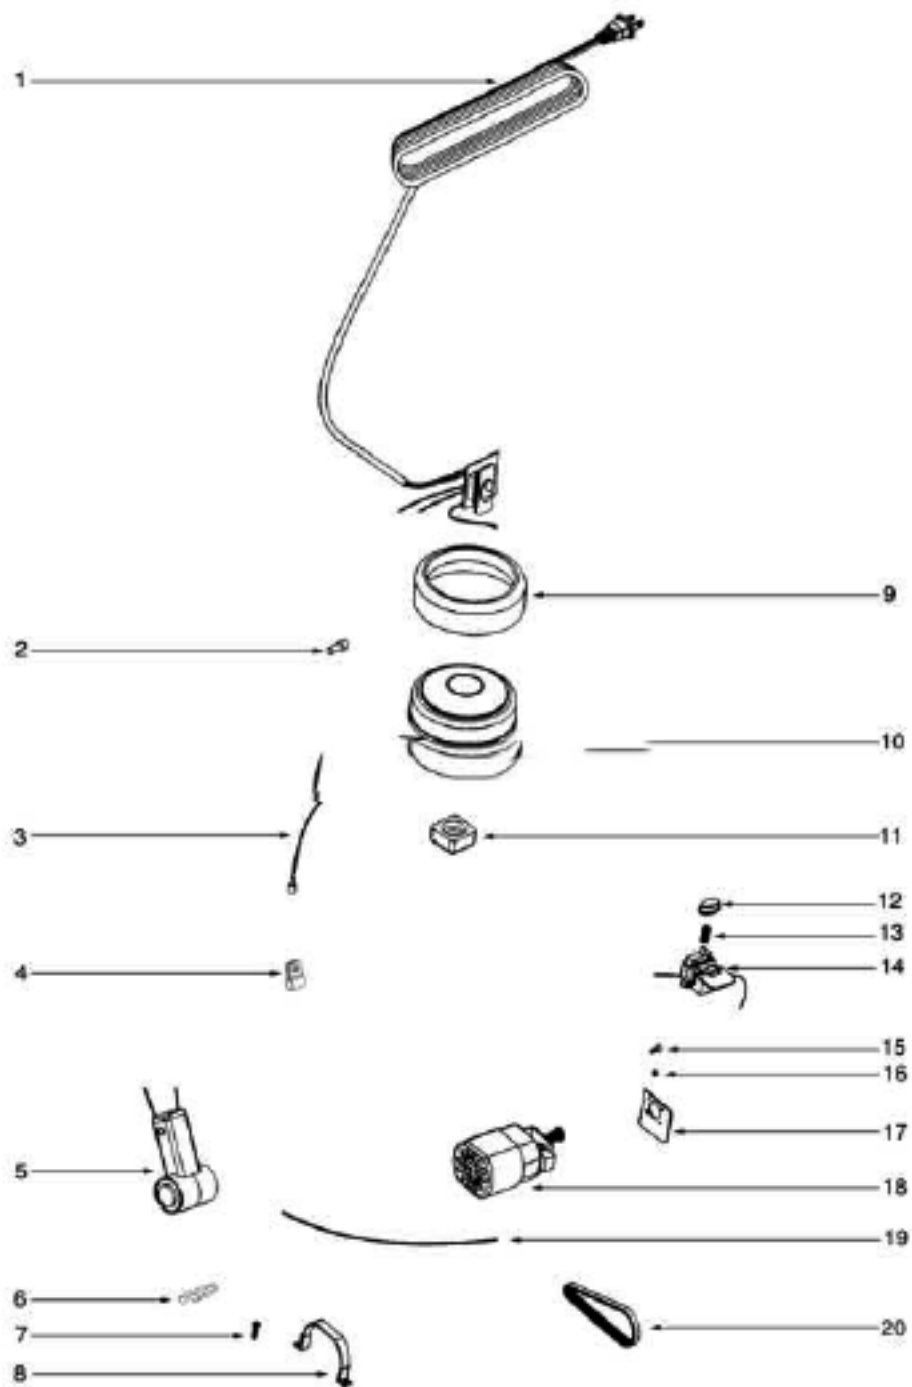

----- Manual continues below part list -----

Available Replacement Parts for Eureka 790A

[E-61121](#)

DRIVE BELT COGED OEM EUREKA 1 PACK

Ref #	Part	Description	Comments	Qty
1	61200-3	UPPER PIVOTING HANDLE ASS		
2	61166	SCREW PACKAGE		
3	61198-2	NUT PACKAGE		
4	61199-3	SPRING WASHER PACKAGE		
5	61165-1	SCREW PACKAGE		
6	61213	BRACKET - CORD RELEASE		
7	61212-383N	HOOK - CORD SWIVEL		
8	61211	STOP - RUBBER		
9	73070-383N	WALL - BODY INSERT		
10	61189-2	FIXED PLATE		
11	61975	DUST CUP FILTER ASSY - PK		
12	72938	DIRT CUP LID ASSEMBLY		
13	72940	DIRT CUP ASSEMBLY		
14	61124	FILTER - EXHAUST MICRON		
15	61201-383N	COVER - EXHAUST AIR		
16	61165-3	SCREW PACKAGE		
17	61174	FIX PLATE - HANDLE RELEAS		
18	73081-383N	BODY - RIGHT MAIN		
19	61198-3	NUT PACKAGE		
20	72806	OWNER'S GUIDE		
21	61307	EXTENTION HOSE ASSEMBLY		

Ref #	Part	Description	Comments	Qty
1	61126	DUSTING BRUSH		
2	61160-288N	WAND SUPPORT (UPPER)		
4	61159-383N	SLEEVE - BUSHING		
5	73076-383N	BODY - LEFT MAIN		
6	61129-1	CLEANER HOSE ASSEMBLY		
7	61127	NESTING WAND SET		
8	73098	E-RING		
9	61680-1	TORQUE SPRING (LH) - PKGD		
10	61163-288N	WAND SUPPORT (LOWER)		
13	73095-383N	COVER - NOZZLE INTAKE		
14	61670	BRUSHROLL ASSEMBLY - PKGD		
15	61189-3	METAL NOZZLE PLATE		
16	61165-7	SCREW PACKAGE		
17	61469-383N	COVER - SQUEEGEE		
19	61165-3	SCREW PACKAGE		
20	61174	FIX PLATE - HANDLE RELEAS		
21	61173	BUTTON - METAL LOCKING		
22	61180	SPRING PACKAGE		
24	73074	UPPER BEND PIPE ASSEMBLY		
25	61171	SEAL RING		
26	73086-313N	LENS - RESET INDICATOR		
27	61175-3	HOOD ASSEMBLY		
28	61166	SCREW PACKAGE		
29	61463	FOOT PEDAL ASSEMBLY		
30	61681-1	TORQUE SPRING (RH) - PKGD		
31	73099-288N	REAR WHEEL ASSEMBLY		
32	73100	REAR WHEEL ASSEMBLY		
33	61170-3	BASE ASSEMBLY - PACKAGED		
34	61164	FRONT WHEEL ASSEMBLY		
35	73106	PIN - FRONT WHEEL		
36	61165-1	SCREW PACKAGE		
37	61167-288N	FURNITURE GUARD		
38	61465-119N	SQUEEGEE		
	61176	SPRING PACKAGE		