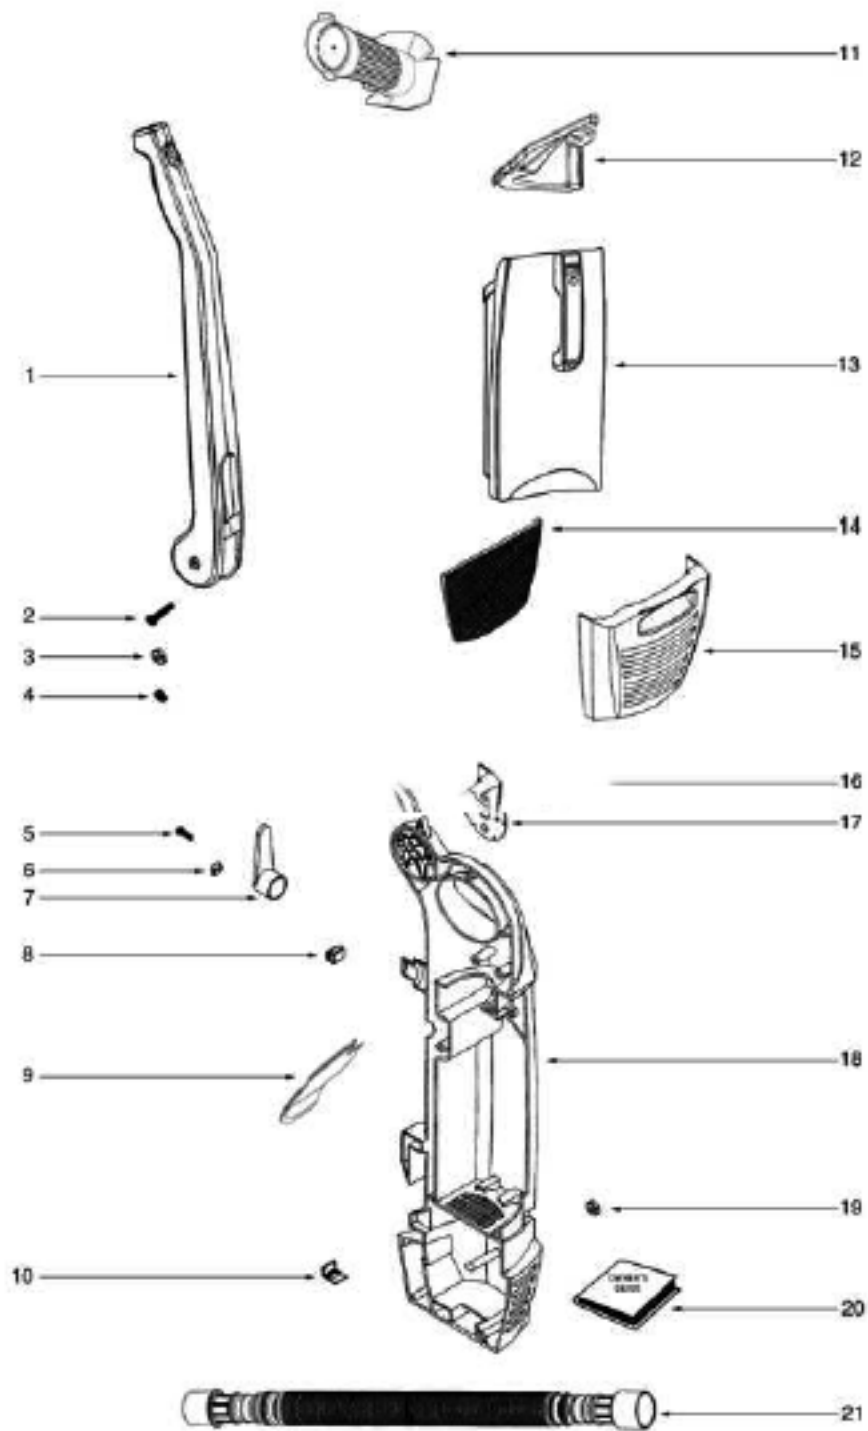

----- Manual continues below part list -----

Available Replacement Parts for Eureka 790A

[E-61121](#)

DRIVE BELT COGED OEM EUREKA 1 PACK

Ref #	Part	Description	Comments	Qty
1	61200-3	UPPER PIVOTING HANDLE ASS		
2	61166	SCREW PACKAGE		
3	61198-2	NUT PACKAGE		
4	61199-3	SPRING WASHER PACKAGE		
5	61165-1	SCREW PACKAGE		
6	61213	BRACKET - CORD RELEASE		
7	61212-383N	HOOK - CORD SWIVEL		
8	61211	STOP - RUBBER		
9	73070-383N	WALL - BODY INSERT		
10	61189-2	FIXED PLATE		
11	61975	DUST CUP FILTER ASSY - PK		
12	72938	DIRT CUP LID ASSEMBLY		
13	72940	DIRT CUP ASSEMBLY		
14	61124	FILTER - EXHAUST MICRON		
15	61201-383N	COVER - EXHAUST AIR		
16	61165-3	SCREW PACKAGE		
17	61174	FIX PLATE - HANDLE RELEAS		
18	73081-383N	BODY - RIGHT MAIN		
19	61198-3	NUT PACKAGE		
20	72806	OWNER'S GUIDE		
21	61307	EXTENTION HOSE ASSEMBLY		

Ref #	Part	Description	Comments	Qty
1	61178-4	POWER CORD & PCB ASSY - P		
2	61195	ELECTRICAL CONTACT PACKAG		
3	61184-1	WIRE - TERMINATED		
4	73077	P CLIP		
5	61186-383N	JOINT - NOZZLE PIVOT		
6	73083	PLUG - PIVOT JOINT		
7	61165-1	SCREW PACKAGE		
8	61187	CLAMP - MOTOR		
9	61179-1	MOUNT - FRONT MOTOR		
10	61185-2	MOTOR ASSEMBLY - CARTONED		
11	61182-3	MOUNT - REAR MOTOR		
12	61190-288N	BUTTON - RESET PUSH		
13	61191	SPRING - COMPRESSION		
14	61192-1	CIRCUIT BREAKER ASSEMBLY		
15	61165-4	SCREW PACKAGE		
16	61199-4	SPRING WASHER PACKAGE		
17	61189-1	FIXED PLATE		
18	61188-2	MOTOR & GEAR ASSEMBLY - P		
19	61184-4	WIRE - TERMINATED		
20	61121	BELT - COG		