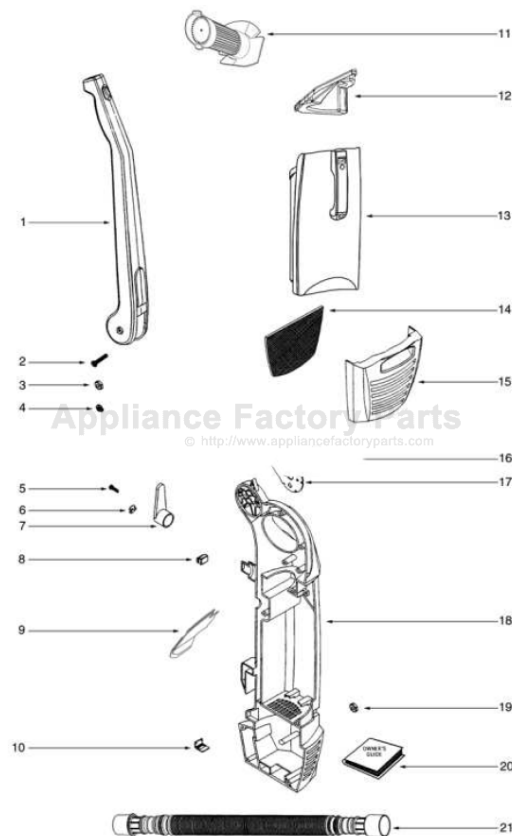

[Find Your Eureka Vacuum Cleaner Parts - Select From 855 Models](#)

----- Manual continues below part list -----