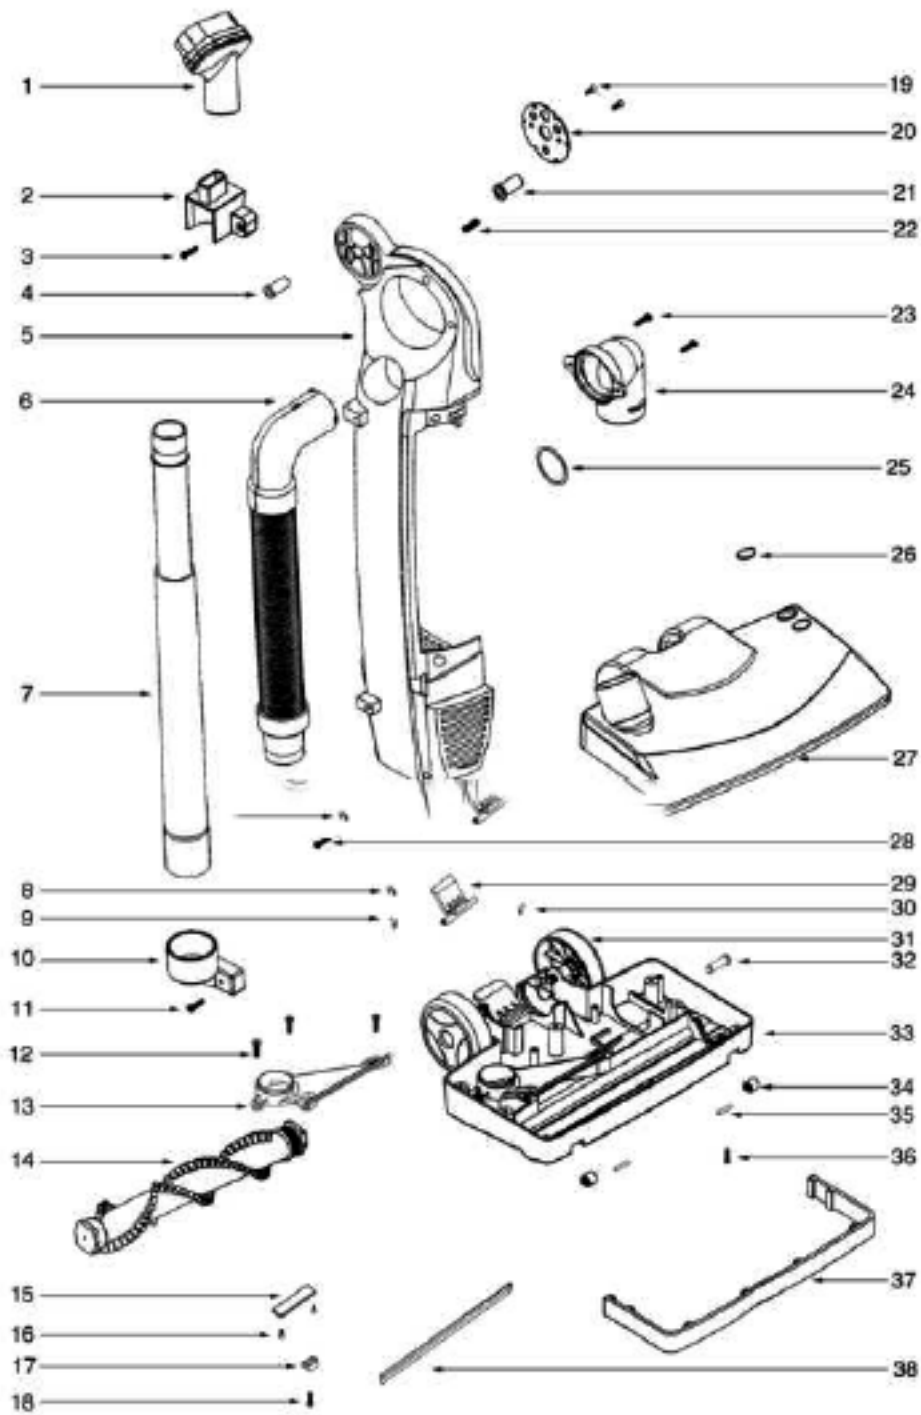

----- Manual continues below part list -----

Available Replacement Parts for Eureka 790A

[E-61121](#)

DRIVE BELT COGED OEM EUREKA 1 PACK

Ref #	Part	Description	Comments	Qty
1	61200-3	UPPER PIVOTING HANDLE ASS		
2	61166	SCREW PACKAGE		
3	61198-2	NUT PACKAGE		
4	61199-3	SPRING WASHER PACKAGE		
5	61165-1	SCREW PACKAGE		
6	61213	BRACKET - CORD RELEASE		
7	61212-383N	HOOK - CORD SWIVEL		
8	61211	STOP - RUBBER		
9	73070-383N	WALL - BODY INSERT		
10	61189-2	FIXED PLATE		
11	61975	DUST CUP FILTER ASSY - PK		
12	72938	DIRT CUP LID ASSEMBLY		
13	72940	DIRT CUP ASSEMBLY		
14	61124	FILTER - EXHAUST MICRON		
15	61201-383N	COVER - EXHAUST AIR		
16	61165-3	SCREW PACKAGE		
17	61174	FIX PLATE - HANDLE RELEAS		
18	73081-383N	BODY - RIGHT MAIN		
19	61198-3	NUT PACKAGE		
20	72806	OWNER'S GUIDE		
21	61307	EXTENTION HOSE ASSEMBLY		

Ref #	Part	Description	Comments	Qty
1	61126	DUSTING BRUSH		
2	61160-288N	WAND SUPPORT (UPPER)		
4	61159-383N	SLEEVE - BUSHING		
5	73076-383N	BODY - LEFT MAIN		
6	61129-1	CLEANER HOSE ASSEMBLY		
7	61127	NESTING WAND SET		
8	73098	E-RING		
9	61680-1	TORQUE SPRING (LH) - PKGD		
10	61163-288N	WAND SUPPORT (LOWER)		
13	73095-383N	COVER - NOZZLE INTAKE		
14	61670	BRUSHROLL ASSEMBLY - PKGD		
15	61189-3	METAL NOZZLE PLATE		
16	61165-7	SCREW PACKAGE		
17	61469-383N	COVER - SQUEEGEE		
19	61165-3	SCREW PACKAGE		
20	61174	FIX PLATE - HANDLE RELEAS		
21	61173	BUTTON - METAL LOCKING		
22	61180	SPRING PACKAGE		
24	73074	UPPER BEND PIPE ASSEMBLY		
25	61171	SEAL RING		
26	73086-313N	LENS - RESET INDICATOR		
27	61175-3	HOOD ASSEMBLY		
28	61166	SCREW PACKAGE		
29	61463	FOOT PEDAL ASSEMBLY		
30	61681-1	TORQUE SPRING (RH) - PKGD		
31	73099-288N	REAR WHEEL ASSEMBLY		
32	73100	REAR WHEEL ASSEMBLY		
33	61170-3	BASE ASSEMBLY - PACKAGED		
34	61164	FRONT WHEEL ASSEMBLY		
35	73106	PIN - FRONT WHEEL		
36	61165-1	SCREW PACKAGE		
37	61167-288N	FURNITURE GUARD		
38	61465-119N	SQUEEGEE		
	61176	SPRING PACKAGE		