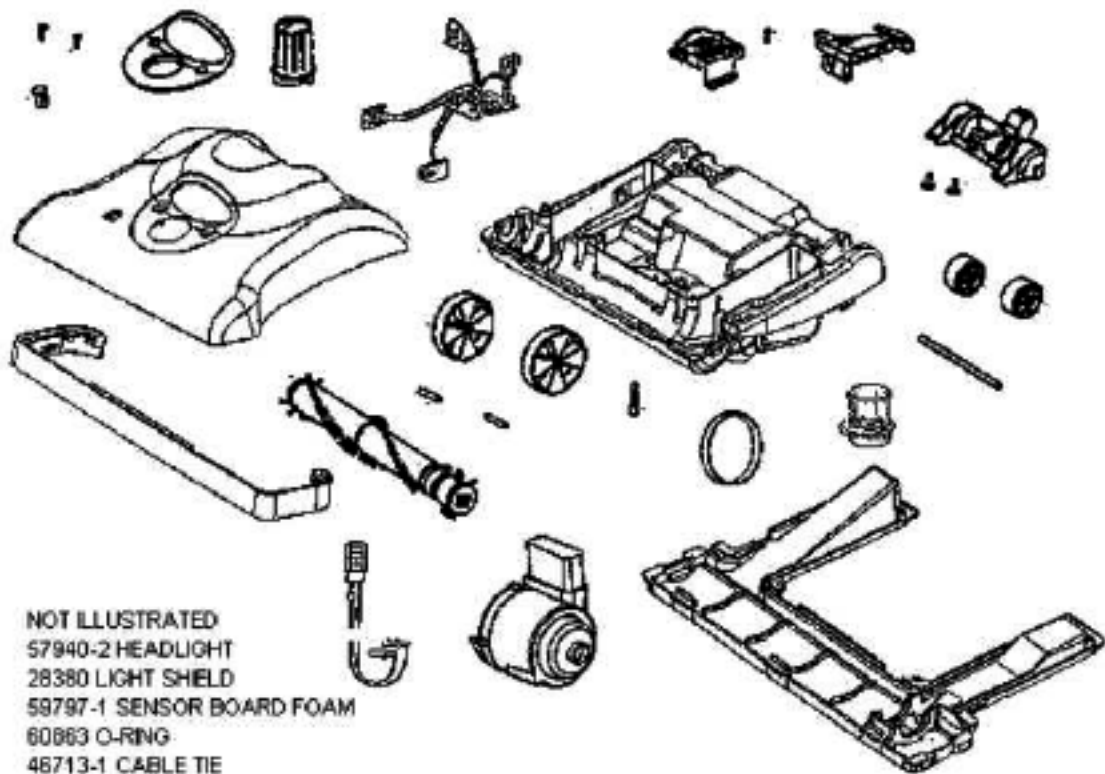

# Eureka 7975AT Owner's Manual

[Shop genuine replacement parts for Eureka 7975AT](#)

[Find Your Eureka Vacuum Cleaner Parts - Select From 855 Models](#)

----- Manual continues below -----

Ref #	Part	Description	Comments	Qty
1	02388-119N	HANDLE - LOWER		
2	02398-119N	HANDLE - UPPER (F)		
3	02399-1			
4	02405-119N	HOUSING - REAR		
5	15594-288N	SWITCH PLATE		
6	27207-1	CAP - HANDLE		
7	28013-119N	RELEASE - CORD		
8	28073A	SWITCH - ROCKER		
9	28382-1	TOOL CADDY ASSEMBLY		
10	38680-22	SUPPLY CORD & TERMINAL AS		
11	39300-5	LOWER CORD & TERMINAL ASS		
12	39320	BARRIER - CORD		
13	39330	UPPER HANDLE & CAP ASSEMB		
14	53197-1	SCREW PACKAGE		
15	60192-1	WIRE SPLICE 5		
16	61056-1	BAG COVER ASSEMBLY - PKGD		

Ref #	Part	Description	Comments	Qty
1	15350A-288N	GUARD - FURNITURE		
2	15548-313N	BRACKET - MOTOR		
3	15583-313N	LENS - HEADLIGHT		
4	27793A-119N	CARRIAGE		
5	27794-119N	WHEEL - REAR		
6	27799-288N	RELEASE - HANDLE		
7	28342-288N	KNOB - HEIGHT ADJUSTMENT		
8	38236A-119N	WHEEL - FRONT		
9	38828B-3	HEADLIGHT ASSEMBLY		
10	38873BSV	VALVE ASSEMBLY		
11	39103-2SV	BOTTOM PLATE ASSEMBLY		
12	39248A-313N	LENS		
13	46713-1	TIE - CABLE (PURCHASED)		
14	53076-2	SPRING & AXLE PACKAGE (6)		
15	53197-1	SCREW PACKAGE		
16	54379-105	MOTOR ASSEMBLY - PKGD		
17	54669-1	SCREW PACKAGE		
18	57567-1	AXLE - WHEEL		
19	57940-2	LAMP - HEADLIGHT		
20	58814	REAR AXLE		
21	59797-1	FOAM - SENSOR BOARD		
22	60160	SCREW PACKAGE 10		
23	60163-10	BASE ASSEMBLY - PACKAGED		
24	60244-1	DISTURBULATOR - CTND		
25	60863	O RING - PACKAGED		
26	60970-3	HOOD & GRAPHICS ASSY-PACK		
27	60904-6	DIRT ALERT PC BOARD & BRA		