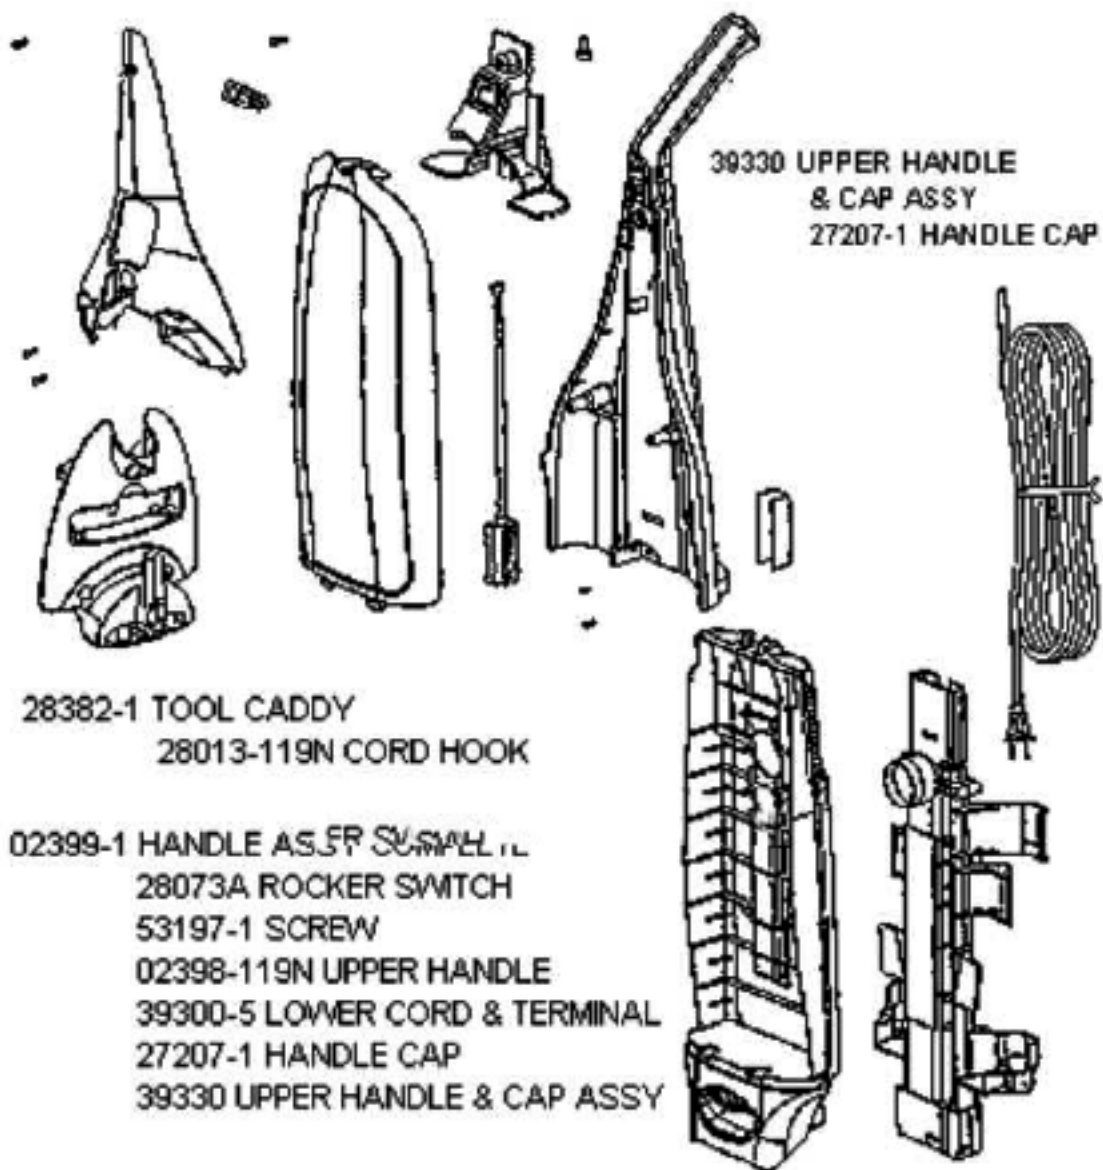

# Eureka 7975AT Owner's Manual

[Shop genuine replacement parts for Eureka 7975AT](#)

[Find Your Eureka Vacuum Cleaner Parts - Select From 855 Models](#)

----- Manual continues below -----

Ref #	Part	Description	Comments	Qty
1	02388-119N	HANDLE - LOWER		
2	02398-119N	HANDLE - UPPER (F)		
3	02399-1			
4	02405-119N	HOUSING - REAR		
5	15594-288N	SWITCH PLATE		
6	27207-1	CAP - HANDLE		
7	28013-119N	RELEASE - CORD		
8	28073A	SWITCH - ROCKER		
9	28382-1	TOOL CADDY ASSEMBLY		
10	38680-22	SUPPLY CORD & TERMINAL AS		
11	39300-5	LOWER CORD & TERMINAL ASS		
12	39320	BARRIER - CORD		
13	39330	UPPER HANDLE & CAP ASSEMB		
14	53197-1	SCREW PACKAGE		
15	60192-1	WIRE SPLICE 5		
16	61056-1	BAG COVER ASSEMBLY - PKGD		

Ref #	Part	Description	Comments	Qty
1	15350A-288N	GUARD - FURNITURE		
2	15548-313N	BRACKET - MOTOR		
3	15583-313N	LENS - HEADLIGHT		
4	27793A-119N	CARRIAGE		
5	27794-119N	WHEEL - REAR		
6	27799-288N	RELEASE - HANDLE		
7	28342-288N	KNOB - HEIGHT ADJUSTMENT		
8	38236A-119N	WHEEL - FRONT		
9	38828B-3	HEADLIGHT ASSEMBLY		
10	38873BSV	VALVE ASSEMBLY		
11	39103-2SV	BOTTOM PLATE ASSEMBLY		
12	39248A-313N	LENS		
13	46713-1	TIE - CABLE (PURCHASED)		
14	53076-2	SPRING & AXLE PACKAGE (6)		
15	53197-1	SCREW PACKAGE		
16	54379-105	MOTOR ASSEMBLY - PKGD		
17	54669-1	SCREW PACKAGE		
18	57567-1	AXLE - WHEEL		
19	57940-2	LAMP - HEADLIGHT		
20	58814	REAR AXLE		
21	59797-1	FOAM - SENSOR BOARD		
22	60160	SCREW PACKAGE 10		
23	60163-10	BASE ASSEMBLY - PACKAGED		
24	60244-1	DISTURBULATOR - CTND		
25	60863	O RING - PACKAGED		
26	60970-3	HOOD & GRAPHICS ASSY-PACK		
27	60904-6	DIRT ALERT PC BOARD & BRA		