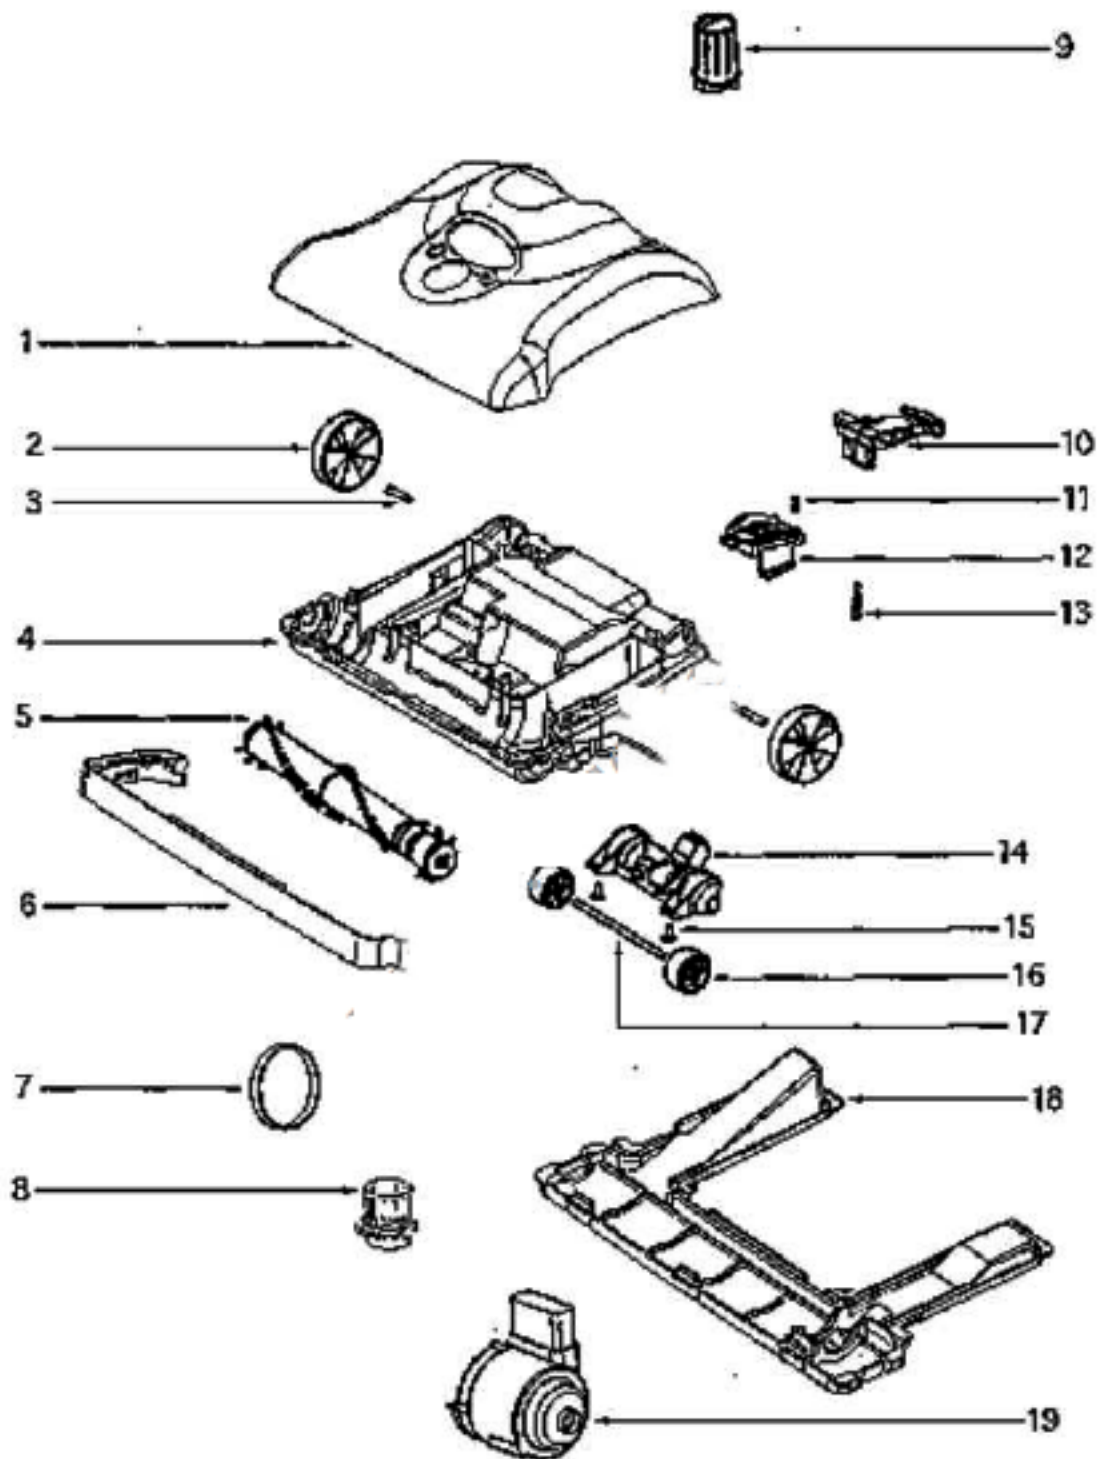

12. 39330 UPPER HANDLE & CAP ASSY
27207-1 HANDLE CAP

02399-1 HANDLE ASSY COMPLETE
28073A ROCKER SWITCH
53197-1 SCREW
02369-119N UPPER HANDLE
39300-5 LOWER CORD & TERMINAL
27207-1 HANDLE CAP
39330 UPPER HANDLE & CAP ASSY

Ref #	Part	Description	Comments	Qty
1	02369-119N			
2	02388-119N	HANDLE - LOWER		
3	02399-1			
4	02405-119N	HOUSING - REAR		
5	15594-288N	SWITCH PLATE		
6	27207-1	CAP - HANDLE		
7	28073A	SWITCH - ROCKER		
8	28382-1	TOOL CADDY ASSEMBLY		
9	38680-22	SUPPLY CORD & TERMINAL AS		
10	39300-5	LOWER CORD & TERMINAL ASS		
11	39320	BARRIER - CORD		
12	39330	UPPER HANDLE & CAP ASSEMB		
13	53197-1	SCREW PACKAGE		
14	60192-1	WIRE SPLICE 5		
15	61056-6	BAG COVER ASSEMBLY - PKGD		

Ref #	Part	Description	Comments	Qty
1	15350A-288N	GUARD - FURNITURE		
2	15548-313N	BRACKET - MOTOR		
3	27793A-119N	CARRIAGE		
4	27794-119N	WHEEL - REAR		
5	27799-288N	RELEASE - HANDLE		
6	28342A-288N	KNOB - HEIGHT ADJUSTMENT		
7	38236A-119N	WHEEL - FRONT		
8	38873BSV	VALVE ASSEMBLY		
9	39103-2SV	BOTTOM PLATE ASSEMBLY		
10	53076-2	SPRING & AXLE PACKAGE (6)		
11	53197-1	SCREW PACKAGE		
12	54379-103	MOTOR ASSEMBLY - PKGD		
13	57567-1	AXLE - WHEEL		
14	58814	REAR AXLE		
15	60160	SCREW PACKAGE 10		
16	60163-8	BASE ASSEMBLY - PACKAGED		
17	60244-1	DISTURBULATOR - CTND		
18	61120	BELT PKG ASSY-STYLE U EXT		
19	61226-1	HOOD ASSEMBLY - PACKAGED		