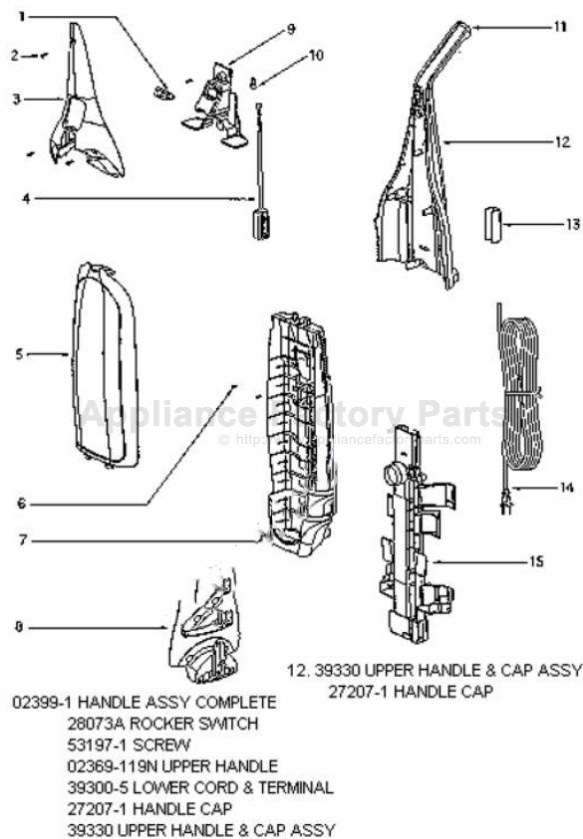

Eureka 7977AT Owner's Manual

[Shop genuine replacement parts for Eureka 7977AT](#)

[Find Your Eureka Vacuum Cleaner Parts - Select From 855 Models](#)

----- Manual continues below -----

02399-1 HANDLE ASSY COMPLETE

28073A ROCKER SWITCH

53197-1 SCREW

02369-119N UPPER HANDLE

39300-5 LOWER CORD & TERMINAL

27207-1 HANDLE CAP

39330 UPPER HANDLE & CAP ASSY

12. 39330 UPPER HANDLE & CAP ASSY
27207-1 HANDLE CAP

Ref #	Part	Description	Comments	Qty
1	02369-119N			
2	02388-119N	HANDLE - LOWER		
3	02399-1			
4	02405-119N	HOUSING - REAR		
5	15594-288N	SWITCH PLATE		
6	27207-1	CAP - HANDLE		
7	28073A	SWITCH - ROCKER		
8	28382-1	TOOL CADDY ASSEMBLY		
9	38680-22	SUPPLY CORD & TERMINAL AS		
10	39300-5	LOWER CORD & TERMINAL ASS		
11	39320	BARRIER - CORD		
12	39330	UPPER HANDLE & CAP ASSEMB		
13	53197-1	SCREW PACKAGE		
14	60192-1	WIRE SPLICE 5		
15	61056-6	BAG COVER ASSEMBLY - PKGD		

Ref #	Part	Description	Comments	Qty
1	15350A-288N	GUARD - FURNITURE		
2	15548-313N	BRACKET - MOTOR		
3	27793A-119N	CARRIAGE		
4	27794-119N	WHEEL - REAR		
5	27799-288N	RELEASE - HANDLE		
6	28342A-288N	KNOB - HEIGHT ADJUSTMENT		
7	38236A-119N	WHEEL - FRONT		
8	38873BSV	VALVE ASSEMBLY		
9	39103-2SV	BOTTOM PLATE ASSEMBLY		
10	53076-2	SPRING & AXLE PACKAGE (6)		
11	53197-1	SCREW PACKAGE		
12	54379-103	MOTOR ASSEMBLY - PKGD		
13	57567-1	AXLE - WHEEL		
14	58814	REAR AXLE		
15	60160	SCREW PACKAGE 10		
16	60163-8	BASE ASSEMBLY - PACKAGED		
17	60244-1	DISTURBULATOR - CTND		
18	61120	BELT PKG ASSY-STYLE U EXT		
19	61226-1	HOOD ASSEMBLY - PACKAGED		

**2. 61024-1 HOSE ASSY**

27858A-119N HOSE ADAPTER

37057A-3 HOSE COUPLING

Ref #	Part	Description	Comments	Qty
1	14070-3	WAND - STRAIGHT		
2	26708-119N	TOOL - CREVICE		
3	27858A-119N	ADAPTER - HOSE		
4	37057A-3	COUPLING - HOSE		
5	38284-3	UPHOLSTERY NOZZLE ASSEMBL		
6	54505-3	DUSTING BRUSH - PACKAGED		
7	57802A	PAPER BAG PKG ASSY (STYLE		
8	61024-1	HOSE ASSEMBLY - CARTONED		
9	70204-2	HARDWARE PKG		