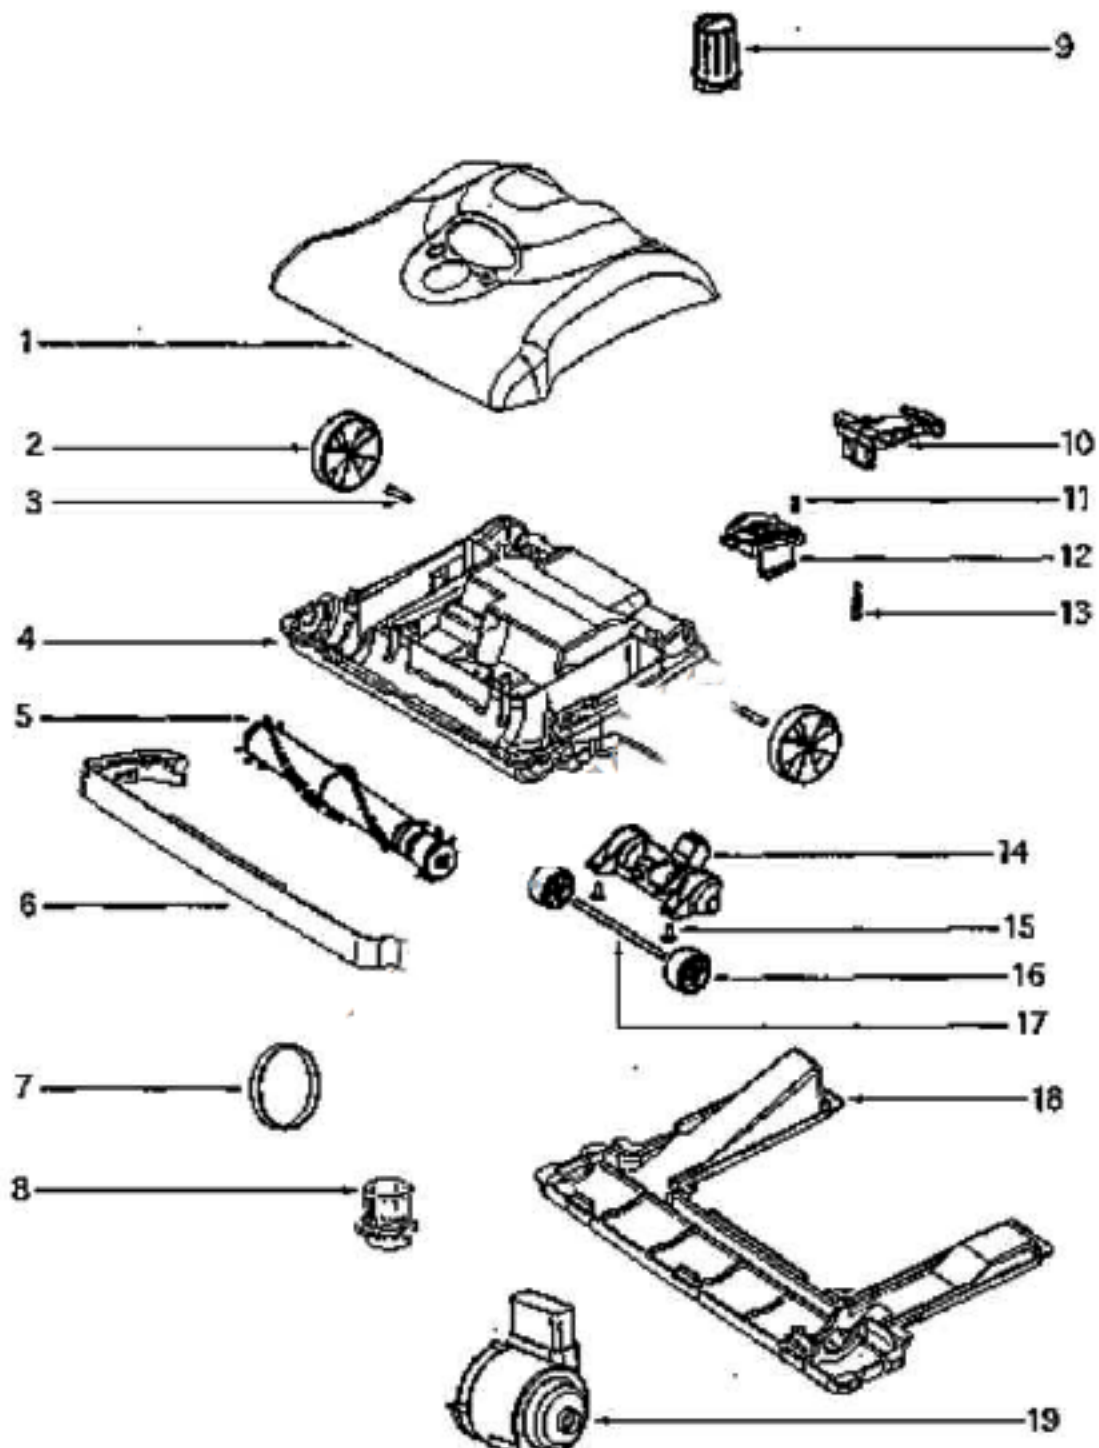

28073A ROCKER SWITCH

53197-1 SCREW

02369-119N UPPER HANDLE

39300-5 LOWER CORD & TERMINAL

27207-1 HANDLE CAP

39330 UPPER HANDLE & CAP ASSY

12. 39330 UPPER HANDLE & CAP ASSY
27207-1 HANDLE CAP

Ref #	Part	Description	Comments	Qty
1	02369-119N			
2	02388-119N	HANDLE - LOWER		
3	02399-1			
4	02405-119N	HOUSING - REAR		
5	15594-288N	SWITCH PLATE		
6	27207-1	CAP - HANDLE		
7	28073A	SWITCH - ROCKER		
8	28382-1	TOOL CADDY ASSEMBLY		
9	38680-22	SUPPLY CORD & TERMINAL AS		
10	39300-5	LOWER CORD & TERMINAL ASS		
11	39320	BARRIER - CORD		
12	39330	UPPER HANDLE & CAP ASSEMB		
13	53197-1	SCREW PACKAGE		
14	60192-1	WIRE SPLICE 5		
15	61056-6	BAG COVER ASSEMBLY - PKGD		

Ref #	Part	Description	Comments	Qty
1	15350A-288N	GUARD - FURNITURE		
2	15548-313N	BRACKET - MOTOR		
3	27793A-119N	CARRIAGE		
4	27794-119N	WHEEL - REAR		
5	27799-288N	RELEASE - HANDLE		
6	28342A-288N	KNOB - HEIGHT ADJUSTMENT		
7	38236A-119N	WHEEL - FRONT		
8	38873BSV	VALVE ASSEMBLY		
9	39103-2SV	BOTTOM PLATE ASSEMBLY		
10	53076-2	SPRING & AXLE PACKAGE (6)		
11	53197-1	SCREW PACKAGE		
12	54379-103	MOTOR ASSEMBLY - PKGD		
13	57567-1	AXLE - WHEEL		
14	58814	REAR AXLE		
15	60160	SCREW PACKAGE 10		
16	60163-8	BASE ASSEMBLY - PACKAGED		
17	60244-1	DISTURBULATOR - CTND		
18	61120	BELT PKG ASSY-STYLE U EXT		
19	61226-1	HOOD ASSEMBLY - PACKAGED		