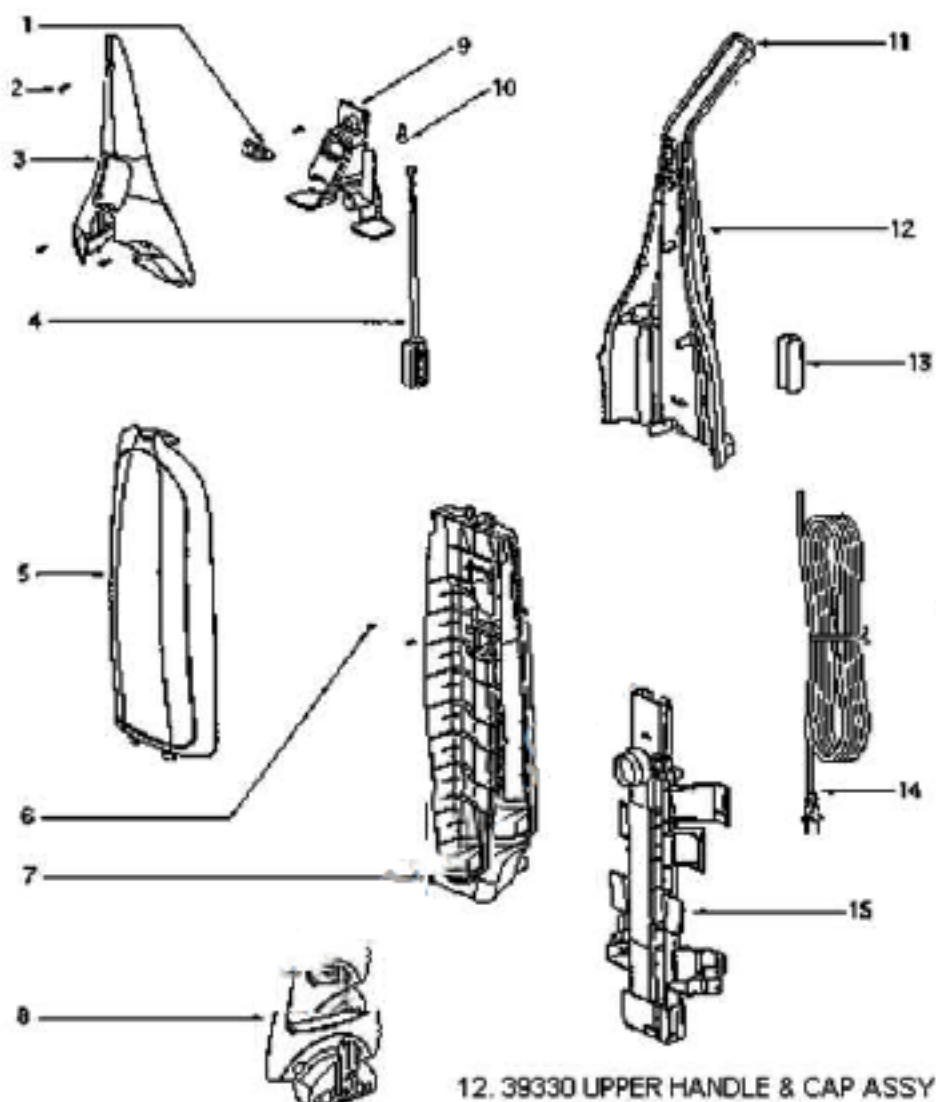

Eureka 7977AT Owner's Manual

[Shop genuine replacement parts for Eureka 7977AT](#)

[Find Your Eureka Vacuum Cleaner Parts - Select From 855 Models](#)

----- Manual continues below -----

02399-1 HANDLE ASSY COMPLETE

28073A ROCKER SWITCH

53197-1 SCREW

02369-119N UPPER HANDLE

39300-5 LOWER CORD & TERMINAL

27207-1 HANDLE CAP

39330 UPPER HANDLE & CAP ASSY

12. 39330 UPPER HANDLE & CAP ASSY
27207-1 HANDLE CAP

Ref #	Part	Description	Comments	Qty
1	02369-119N			
2	02388-119N	HANDLE - LOWER		
3	02399-1			
4	02405-119N	HOUSING - REAR		
5	15594-288N	SWITCH PLATE		
6	27207-1	CAP - HANDLE		
7	28073A	SWITCH - ROCKER		
8	28382-1	TOOL CADDY ASSEMBLY		
9	38680-22	SUPPLY CORD & TERMINAL AS		
10	39300-5	LOWER CORD & TERMINAL ASS		
11	39320	BARRIER - CORD		
12	39330	UPPER HANDLE & CAP ASSEMB		
13	53197-1	SCREW PACKAGE		
14	60192-1	WIRE SPLICE 5		
15	61056-6	BAG COVER ASSEMBLY - PKGD		

Ref #	Part	Description	Comments	Qty
1	15350A-288N	GUARD - FURNITURE		
2	15548-313N	BRACKET - MOTOR		
3	27793A-119N	CARRIAGE		
4	27794-119N	WHEEL - REAR		
5	27799-288N	RELEASE - HANDLE		
6	28342A-288N	KNOB - HEIGHT ADJUSTMENT		
7	38236A-119N	WHEEL - FRONT		
8	38873BSV	VALVE ASSEMBLY		
9	39103-2SV	BOTTOM PLATE ASSEMBLY		
10	53076-2	SPRING & AXLE PACKAGE (6)		
11	53197-1	SCREW PACKAGE		
12	54379-103	MOTOR ASSEMBLY - PKGD		
13	57567-1	AXLE - WHEEL		
14	58814	REAR AXLE		
15	60160	SCREW PACKAGE 10		
16	60163-8	BASE ASSEMBLY - PACKAGED		
17	60244-1	DISTURBULATOR - CTND		
18	61120	BELT PKG ASSY-STYLE U EXT		
19	61226-1	HOOD ASSEMBLY - PACKAGED		