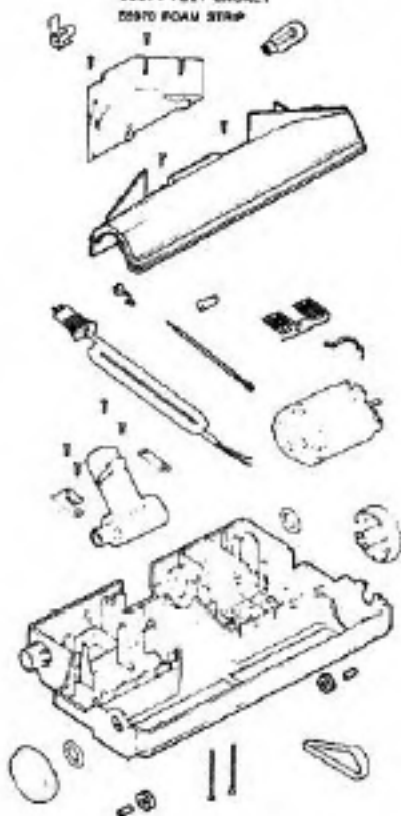

----- Manual continues below part list -----

Available Replacement Parts for Eureka 8281D

ER-1050	BELT, EUREKA 1 PACK
ER-1422	BAG EUREKA 3 PACK
155506	MOTOR

Canister - 8281D

55850-29 TOOL PAK ASSY.
65918-2 B-SHELL GASKET

EACH 1 WIRE & TERMINAL
55951-3 WIRE & TERMINAL

55540-12 LOWER SHELL ASSY.
65919-1 SHELL GASKET
37483 HEAT SHIELD
37403 LATCH PIN

Canister - 8261D

Ref #	Part	Description	Comments	Qty
1	14656-3	CORD REEL ASSY		
2	26440-16	Discontinued, use 26440-25		
3	26442B-8	BUTTON - CORD REEL USE		
4	26443A-8	Discontinued, use 26443A-11		
5	26450-1	GUIDE-CORD		
6	26651-6	CONNECTOR ASY (26651-1)		
7	26663-3	HANDLE - LOWER		
8	26341-2	SWITCH PUSH		
9	37402	EXHAUST FILTER		
10	37403-1	CASTER		
11	37408	SOUND FOAM		
12	37483	HEAT SHIELD		
13	37788	MOTOR FILTER		
14	42797	SPRING - CARPET NOZZLE		
15	52358	PAPER BAG PKG ASSY (STYLE		
16	53141	TIE - CABLE (PURCHASED)		
17	53197-1	SCREWS-PKG 10 (55372-1		
18	53214-2	Discontinued, use 60192-1		
19	53214-3	WIRE SPLICE 5		
20	53238-11	SCREW PKG (EW312-1018		
21	53238-22	SCREW PACKAGE		
22	54274-1	TOOL PAK COVER (13890-1		
23	54292	MOTOR ASSY - CTND		
24	55446	NUT - SWITCH (155437)		
25	55463	GASKET - MOTOR STACK		
26	55919-1	SHELL GASKET use 58853-1		
27	55919-2	SHELL GASKET (NLA)		
28	55940-1	CLIP-FURN GUARD (NLA)		
29	56235-10	EXHAUST COVER (56235- (NLA)		
30	56250	MOTOR CLIP (NLA)		
31	56376	WASHER		
32	57691-1	WIRE & TERMINAL ASSY (NLA)		
33	57691-2	WIRE & TERMINAL ASSY		
	57697	FILTERAIRE C BAGS (NLA)		
35	57720	THERMOSTAT		

Powerhead - 8281D

5770-1 AIR DUCT COVER ASSY.
5568 FELT GASKET

5622-1 DISTURBULATOR COVER ASS'Y.
55971 FELT GASKET
55970 FOAM STRIP

5404-1 POWERHEAD BASE ASS'Y. (INCLUDES)
54824 WHEEL & SLEEVE ASS'Y. (2)
54486 AXLE (2)
55070 FELT GASKET (2)
55688 FELT GASKET
55971 FELT GASKET