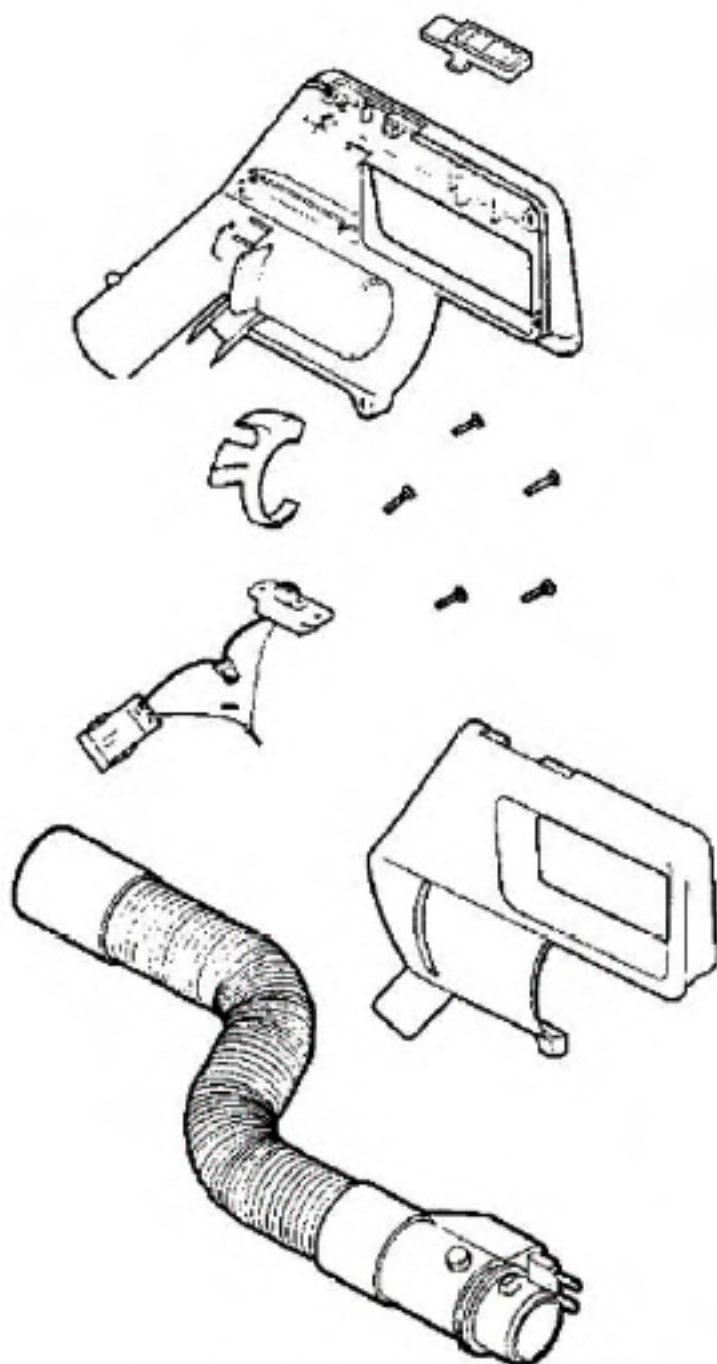

Powerhead - 8281D

5770-1 AIR DUCT COVER ASSY.
5568 FELT GASKET

5622-1 DISTURBULATOR COVER ASS'Y.
55971 FELT GASKET
55970 FOAM STRIP

5404-1 POWERHEAD BASE ASS'Y. (INCLUDES)
54824 WHEEL & SLEEVE ASS'Y. (2)
54486 AXLE (2)
55070 FELT GASKET (2)
55688 FELT GASKET
55971 FELT GASKET

54419-1 COMPLETE DISTURBULATOR ASSEMBLY

Powerhead - 8281D

Ref #	Part	Description	Comments	Qty
1	26470	CAP-DISTURB		
2	37434-6	DEJA BLUE (EASY FLO)		
3	37441	DISTURB CAP		
4	37755-1	CORD & SPRING ASSY		
5	38156	STRAP - MOTOR		
6	38177	SHIELD - MOTOR (NLA)		
7	38259	SKT HEADLAMP (155453)		
8	40009A	LAMP - HEADLIGHT		
9	49899	WASHER - FELT (155316)		
10	52201A	BELT PACKAGE ASSY - STYLE		
11	53158	LOCKNUTS-PKG 10 (49175)		
12	53190-1	BUSHING-PKG 10 (155318)		
13	53214-2	Discontinued, use 60192-1		
14	53238-18	SCREW PKG(PKG 10) 53238-25		
15	53238-8	SCREW PKG (15543)(EW312-8 8Z)		
16	54016-34	POWERHEAD HOOD ASSY - PAC		
17	54341-1	KIT - POWER HEAD BASE ASS		
18	54343-1	PH MOTOR ASSY (155506)		
19	54419-1	DISTURB ASY (155402W)		
20	55968	GASKET - FELT		
21	55969	GASKET-FELT		
22	55970	GASKET - FELT		
23	55971	GASKET - FELT		
24	55979	SPRING STRAP (155428)		
25	55980	STRAP use 55980-1		
26	56180	FELT WASHER (155416)		
27	56232-1	DISTURB COVER AS (01561-1)		
28	56489	AXLE (155414)		
29	56824	WHEEL		
30	56830-2	HANDLE SOCKET ASSY (NLA)		
31	57421-1	WIRE & TERMINAL ASY		
32	57710-1	AIR DUCT COVER A (14754- (NLA)		