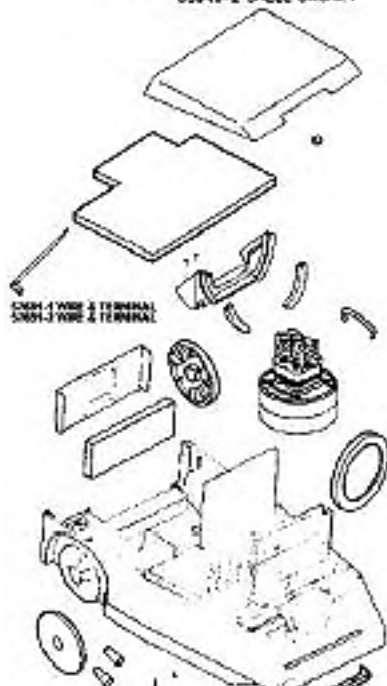

55540-12 LOWER SHELL ASSY.
65919-1 SHELL GASKET
37483 HEAT SHIELD
37403 LATCH PIN