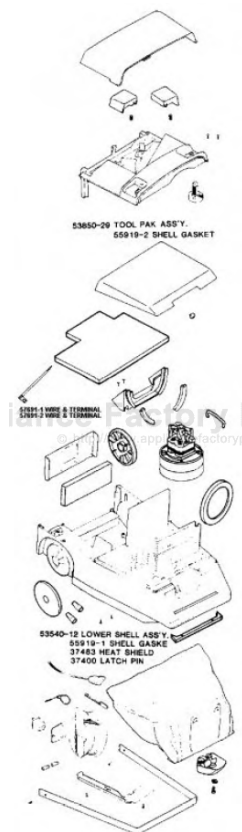

[Find Your Eureka Vacuum Cleaner Parts - Select From 855 Models](#)

----- Manual continues below part list -----