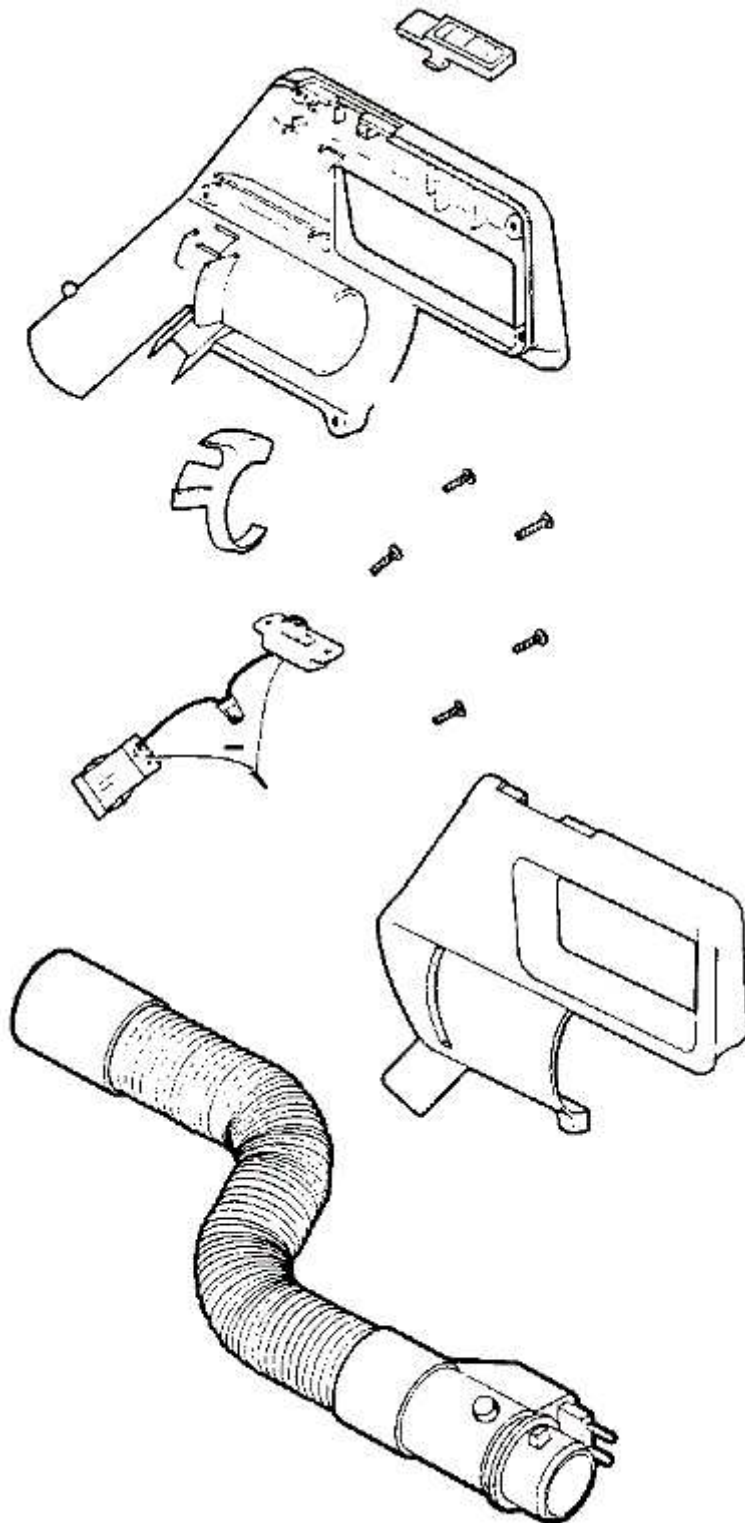

53850-22 TOOL PAK ASS'Y.  
55919-2 SHELL GASKET

55919-2 LIGHT SWITCH HOSE  
56278 WIRE

53540-1 LOWER SHELL ASS'Y.  
55919-1 SHELL GASKET  
37483 HEAT SHIELD  
37400 LATCH PIN

1	14110-4	COVER - BOTTOM		
2	26440-1	WHEEL - REAR		
3	26442A-1	BUTTON - CORD REEL		
4	26444-1	LENS		
5	26450-1	GUIDE - CORD		
6	26651-1	CONNECTOR ASSEMBLY		
7	26663-1	HANDLE - LOWER		
8	37402	EXHAUST FILTER		
9	37403-1	CASTER		
10	37408	SOUND FOAM		
11	37483	HEAT SHIELD		
12	37788	MOTOR FILTER		
13	42797	SPRING - CARPET NOZZLE		
14	52358	PAPER BAG PKG ASSY (STYLE		
15	53141	TIE - CABLE		
16	53197-1	SCREW PACKAGE		
17	53214-2	WIRE SPLICE 5		
18	53214-3	WIRE SPLICE 5		
19	53238-11	SCREW PACKAGE		
20	53238-8	SCREW PACKAGE		
21	53376	MOTOR ASSEMBLY - PACKAGED		
22	54274-1	COVER - TOOL PAK - PACKAG		
23	55446	NUT - SWITCH		
24	55463	GASKET - MOTOR STACK		
25	55919-1	GASKET - SHELL		
26	55919-2	GASKET - SHELL		
27	55940-1	CLIP - FURNITURE GUARD		
28	56146	THERMOSTAT		
29	56235-1	EXHAUST COVER ASSEMBLY		
30	56250	MOTOR CLIP		
31	56376	WASHER		

53499-8 HOSE ASSEMBLY COMPLETE

1	37774-1	SWITCH & CONNECTOR ASSY		
2	37789-4	COVER - BLEEDER		
3	38124-4	COVER & GRAPHICS ASSEMBLY		
4	53257-1	SCREWS - PACKAGE 10		
5	53499-5	HOSE ASSEMBLY - CARTONED		
6	53543-1	HOSE ASSEMBLY - CARTONED		
7	54009-3	HANDLE ASSY 2 WIRE (PACKA		