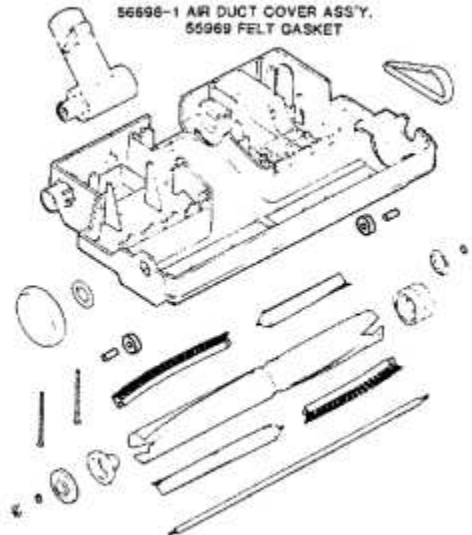

56233-1 HANDLE SOCKET ASS'Y.  
55974 LATCH INSERT

56232-1 DISTURBULATOR COVER ASS'Y  
55971 FELT GASKET  
55969 FOAM STRIP

53866-1 POWERHEAD BASE ASS'Y (INCLUDES)  
56824 WHEEL & SLEEVE ASS'Y. (2)  
56489 AXLE (2)  
55970 FELT GASKET (2)  
55966 FELT GASKET  
55971 FELT GASKET

56698-1 AIR DUCT COVER ASS'Y.  
55969 FELT GASKET

53411-1 COMPLETE DISTURBULATOR ASSEMBLY  
52995 DIST. REPAIR KIT  
52995 PULLEY & BEARING ASS'Y. (INCLUDES)  
53158 LOCKNUT (2 USED)  
52995 SHAFT (INCLUDES)  
52995 BEARING & RETAINER ASS'Y.