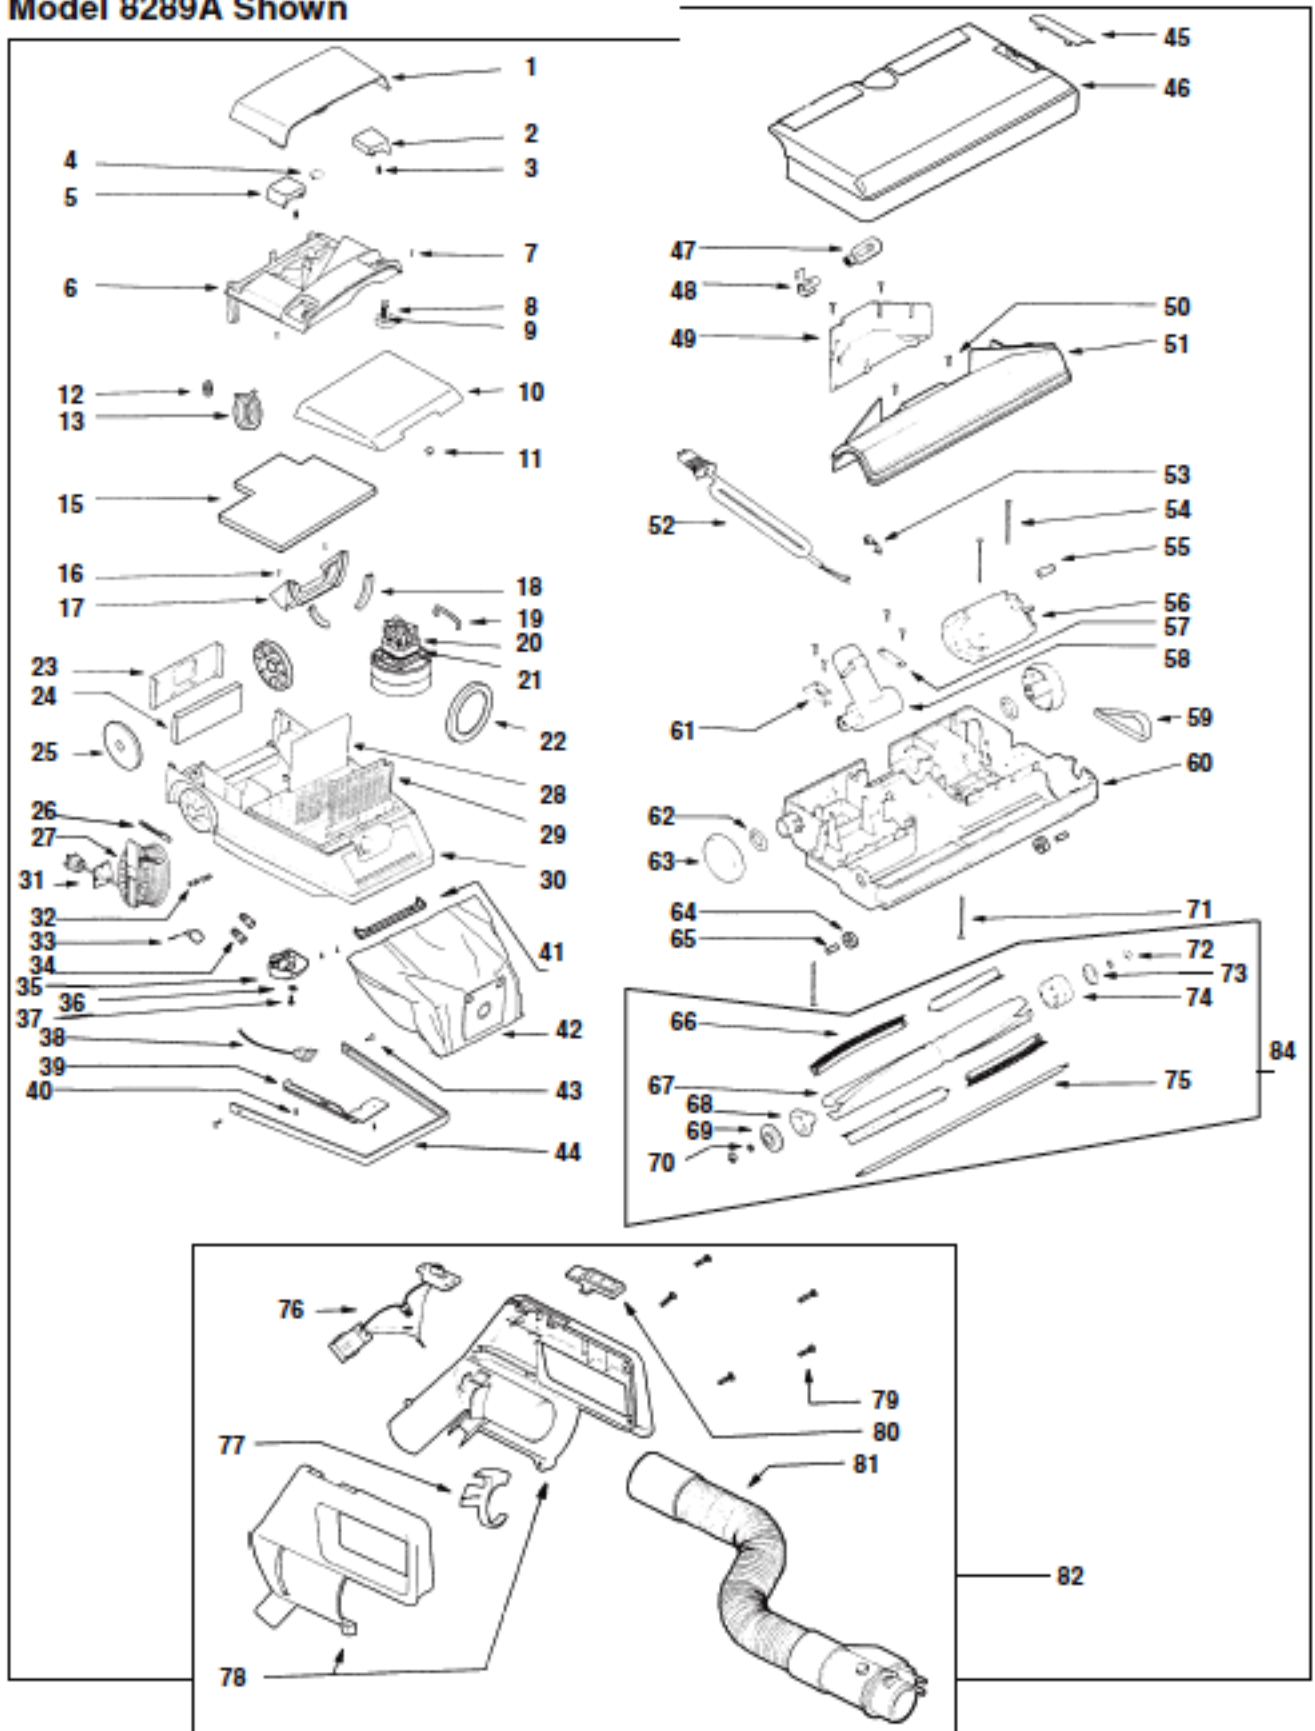

EUREKA

EXPRESS

Model 8289A Shown

Original & Replacement

Original & Replacement

EUREKA
EXPRESS
Model 8289A Shown

KEY	PART NO.	DESCRIPTION	KEY	PART NO.	DESCRIPTION
1	E-54274-1	Tool Pak Cover	47	FA-3500	Bulb 25 Watt
2	E-26443A-1	Switch Button Java	48	E-38250	Headlight Socket Ass'y
3	E-42797	Spring	49	E-57710-1	Air Duct Cover Ass'y*
4	E-26444-1	Lens		E-55969	*Felt Gasket
5	E-26442A-1	Cord Reel Button Java	50	E-53238-8	Screw
6	E-53850-27	Tool Pak Ass'y*	51	E-56232-1	Disturbulator Cover Ass'y**
	E-55919-2	*Shell Gasket		E-55971	**Felt Gasket
7	E-53197-1	Screw		E-55970	**Foam Strip
8	E-25919-2	Push Switch	52	E-37755-1	Supply Cord, 3 Wire
8	FA-3400	Push Switch	53	E-53190-1	Strain Relief Bushing
9	E-55446	Switch Nut	53	SS-3265	Strain Relief Bushing
10	NLA	Upper Shell Ass'y	54	E-53238-21	Screw
11	NLA	Latch Clip	55	E-53214-2	Wire Nut
12	E-37603-3	Bag Light Ass'y	55	SS-3270	Wire Nut
13	E-57491-1	Light Switch Hose	56	E-53419-2	Motor - Power Head
14	E-56278	Wire (Not Illustrated)	56	ER-6050	Motor - Power Head
15	E-37408	Sound Foam	57	E-55980	Strap
16	E-53238-11	Screw	58	E-56830-2	Handle Socket Ass'y*
17	E-26445	Motor Support		E-55974	*Latch Insert
18	E-55922	Motor Support Gasket	59	E-56831	Belt 2 Pk
19	E-56250	Motor Clip	59	E-55950	Belt
20	E-54292	Motor	58	E-53866-1	Powerhead Base Ass'y**
21	E-55463	Motor Stack Gasket		E-55970	**Felt Gasket
22	E-26441	Motor Mounting Gasket		E-55968	**Felt Gasket
23	E-56235-12	Exhaust Cover Ass'y		E-55971	**Felt Gasket
24	E-37402	Exhaust Filter	61	E-55979	Spring Strap
25	E-26440-14	Rear Wheel	62	E-56180	Felt Washer
26	E-57580	Thermostat	63	E-37434-4	Rear Wheel
27	NLA	Cord Reel Ass'y	64	E-56824	Wheel & Sleeve Ass'y
28	E-37788	Motor Filter	65	E-56489	Axle
29	E-26789	Filter Holder	66	E-52988-2	Bristle Strip Set VGIII
30	E-53540-7	Lower Shell Ass'y*	67	E-13650	Disturbulator Tube
31	E-26450-1	Cord Gland	68	E-52995	Bearing & Retainer Ass'y
32	E-53214-1	Wire Nut	69	E-53243	Disturbulator Cap
32	SS-3270	Wire Nut	70	E-53167	Shaft Washer
33	E-53141	Tie Fastener	71	E-53238-18	Screw
34	E-53214-4	Wire Nut	72	E-53158	Locknut
34	SS-3270	Wire Nut	73	E-53242	Disturbulator Cap
35	E-37403-1	Caster	74	E-52995	Pulley & Bearing Ass'y*
36	E-26376	Washer	75	E-52995	*Shaft
37	E-53238-8	Screw	76	E-37774-1	Switch & Connector Ass'y
38	E-26651-4	Connector Ass'y	77	E-37789-9	Bleeder Cover
39	E-4110-4	Bottom Cover	78	E-54009-5	Hose Handle Set
40	E-53247-1	Screw	79	E-53257-1	Screw
41	E-26663-4	Lower Handle	80	E-38124-9	Switch Cover
42	E-52358	Disp. Paper Bag Style V 3 Pk	81	E-53543-1	Hose & Coupling Ass'y
42	ER-1422	Disp. Paper Bag Style V 3 Pk	82	E-53499-8	Hose Ass'y Complete
43	E-55940-1	Furniture Guard Clip		E-52995	Disturbulator Repair Kit
44	E-26447-9	Furniture Guard	84	E-26590-2	Brushroll Ass'y VGIII
45	E-26469-1	Belt Window			
46	E-54016-21	Powerhead Hood Ass'y			
47	E-40009A	Bulb 25 Watt