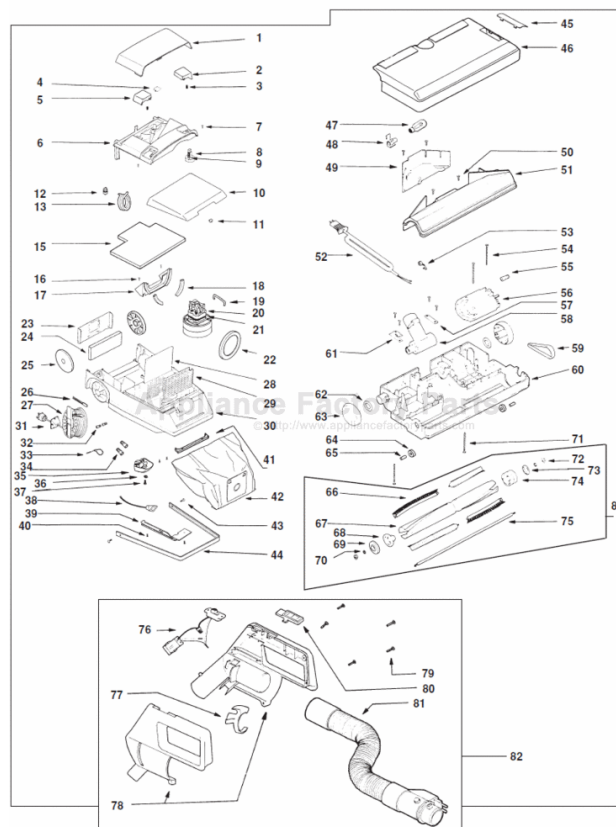

[Find Your Eureka Vacuum Cleaner Parts - Select From 855 Models](#)

----- Manual continues below part list -----