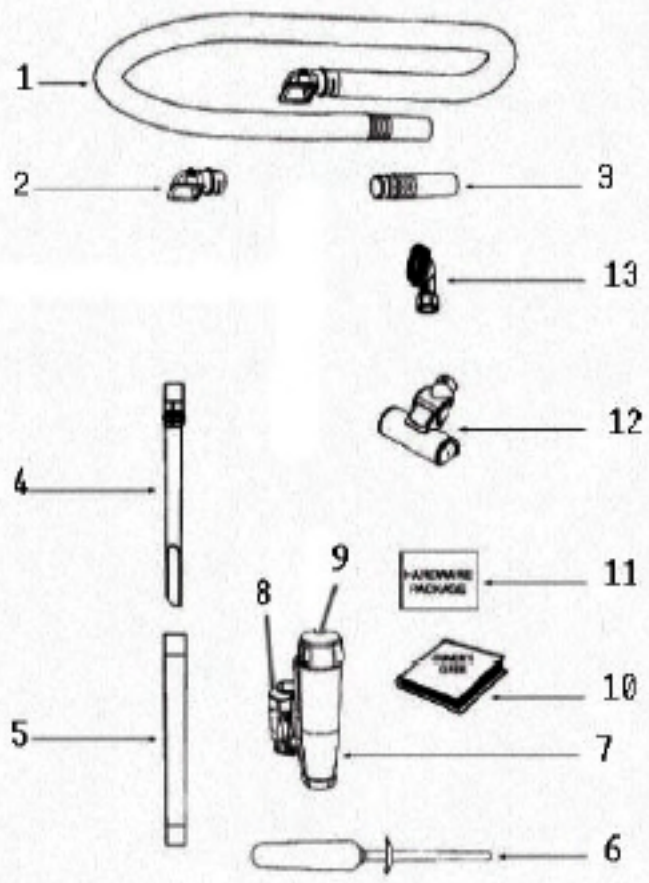

Ref #	Part	Description	Comments	Qty
1	61865-14	HOSE ASSEMBLY - CARTONED		
2	77559-313N	ADAPTER - HOSE (90DEG ELB		
3	78730	HOSE COUPLING (OVERMOLDED		
4	78232-355N	WAND - CREVICE		
5	78231-355N	WAND - OUTER		
6	77560	ELECTROSTATIC DUSTER HAND		
7	77561-492N	CUP - DUSTER		
8	65134	DUSTER VALVE ASSEMBLY		
9	77562-489N	AIR INLET - DUSTER		
10	78476			
11	78479	PACKAGE - HARDWARE		
12	77555-2	TURBO NOZZLE ASSY		
13	39379-1	COMBINATION BRSH BRSTLD-C		
	62293-14	HOSE ASSEMBLY - CARTONED