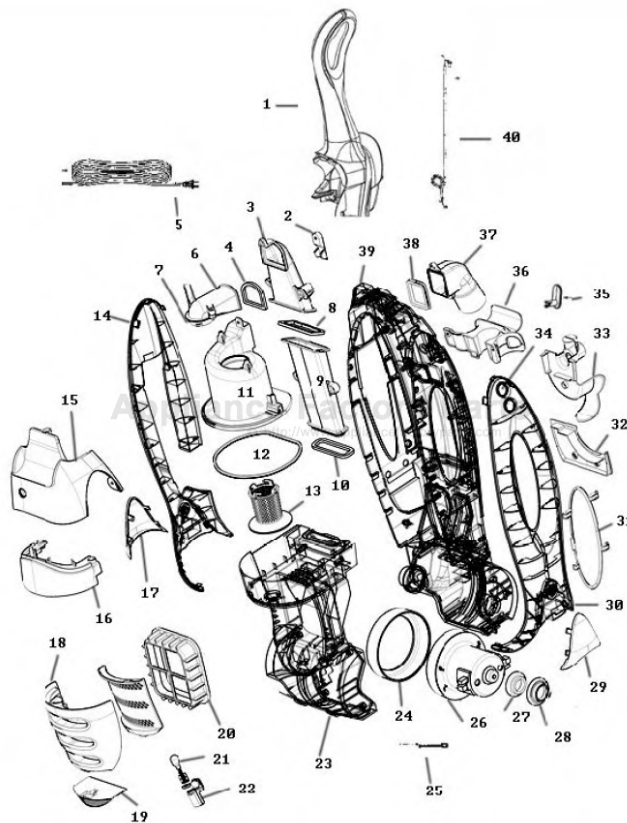

[Find Your Eureka Vacuum Cleaner Parts - Select From 855 Models](#)

----- Manual continues below part list -----