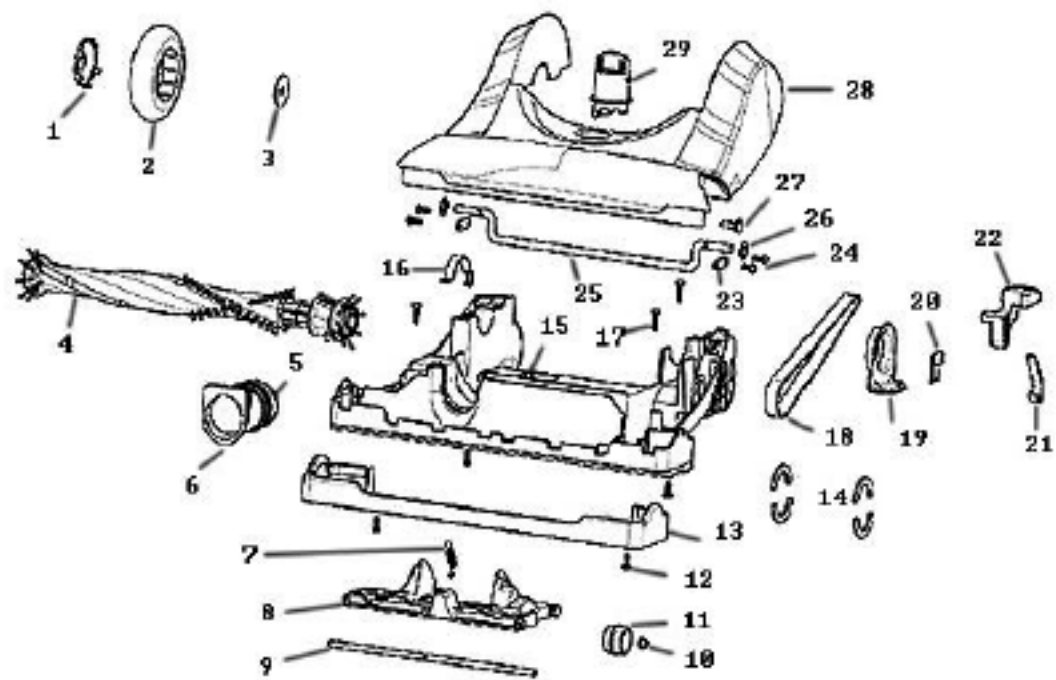

----- Manual continues below part list -----

Available Replacement Parts for Eureka 8806AVZ

e-39266	BELT OEM EUREKA EXTENED LIFE 1 PACK
E-61865-4	hose assembly cartoned

Ref #	Part	Description	Comments	Qty
1	78459-3	HANDLE ASSY		
2	77554-355N	CLIP - TURBO		
3	78418	BACK AIR TUBE & GASKET AS		
4	77588	GASKET - BACK AIR TUBE		
5	78411	SUPPLY CORD ASSY		
6	77578-355N	ELBOW - CYCLONE (AIR TUBE		
7	78593	GASKET - CYCLONE AIR TUBE		
8	77579	GASKET - FRONT TUBE TOP		
9	78417	FRONT TUBE & GASKET ASSY		
10	77591	GASKET - FRONT AIR TUBE (
11	77575-313N	CYCLONE		
12	77571	GASKET - CYCLONE		
13	77578-366N	SCREEN - FILTER		
14	77631-489N	EAR - RIGHT (DUSTER)		
15	65132-2	CYCLONE COVER ASSEMBLY -		
16	77967-492N	COVER - CYCLONE		
17	77970-521P	POD - RIGHT		
18	65133-2	EXHAUST GRILL - PACKAGED		
19	77707-313N	LENS - HEADLIGHT		
20	77973	HEPA EXHAUST FILTER ASSY		
21	57940-3	LAMP - HEADLIGHT		
22	78195	HEADLIGHT ASSY OVERMOLDED		
23	65131-2	MOTOR COVER ASSY - PACKAG		
24	77623-119N	GASKET - MOTOR CAN		
25	65136	MOTOR ASSEMBLY - CARTONED		
27	78792-119N	RING - MOTOR ADJUSTMENT		
28	77624-119N	BUSHING - MOTOR		
29	77969-521P	POD - LEFT		
30	77632-489N	EAR - LEFT (SWITCH ONLY)		
31	78165-492N	COVER - EAR		
32	78150-355N	PLATE - COVER		
33	77647A-355N	RETAINER - HOSE (LOWER)		
34	76621-1	SWITCH - 2 POSITION (ROUN		
35	72756-355N	RELEASE - CORD		
36	77966-355N	HANDLE - CARRY		
37	77559-313N	ADAPTER - HOSE (90DEG ELB		
38	77592	GASKET - CYCLONE (HOSE AD		
39	65135	REAR HOUSING ASSEMBLY		
	78669	GASKET - REAR HOUSING		
40	78410	JUMPER CORD ASSY		