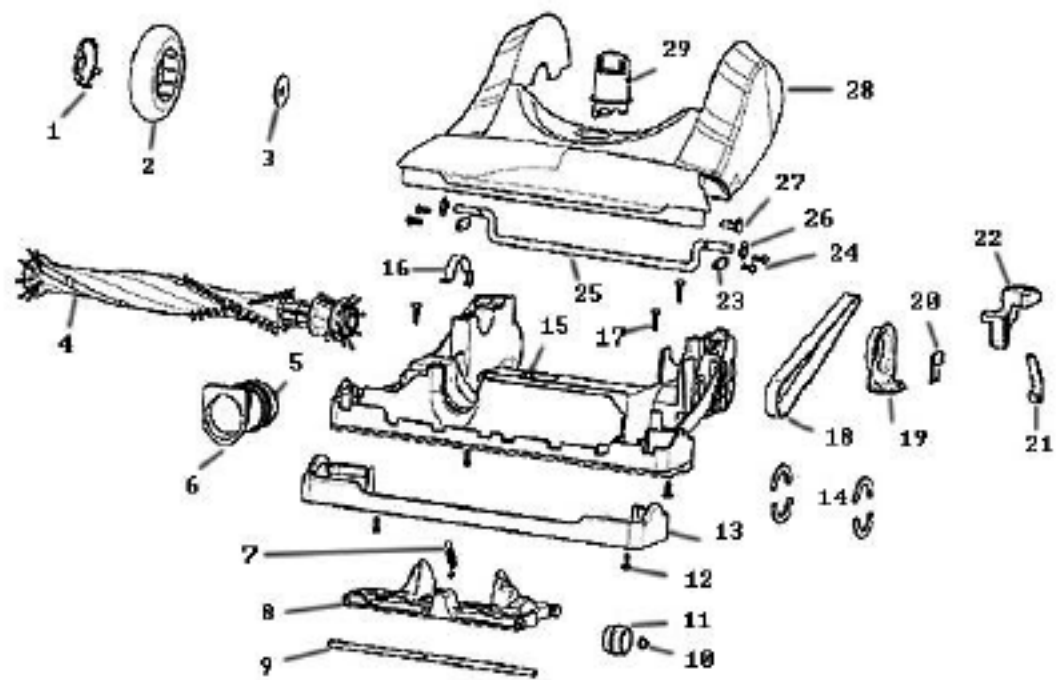

Ref #	Part	Description	Comments	Qty
4	62365-4	BRUSHROLL ASSEMBLY - CRTN		
5	77673-355N	HOSE - BASE		
6	78209-355N	ADAPTER - BASE HOSE		
7	54943	SPRING PACKAGE		
8	77661-355N	CARRIAGE - WHEEL		
9	77651	AXLE - FRONT		
10	53121-1	PUSH NUT PACKAGE (10)		
11	77978-355N	WHEEL OVERMOLD ASSEMBLY		
12	63310	SCREW PACKAGE		
13	77664-355N	GUARD - FURNITURE		
14	77658	GASKET - FELT		
15	65128	BASE ASSEMBLY - PACKAGED		
16	74825	CLAMP - MOTOR		
17	53238-27	SCREW PACKAGE		
18	61120C-12	BELT PKG ASSY-STYLE U EXT		
19	77656	CLAMP - MOTOR		
20	74822	GUARD - BELT		
28	65130-2	HOOD ASSEMBLY - PACKAGED		
29	77649-469P	KNOB - HEIGHT ADJUSTMENT		
1	77672-521P	HUBCAP - REAR WHEEL		