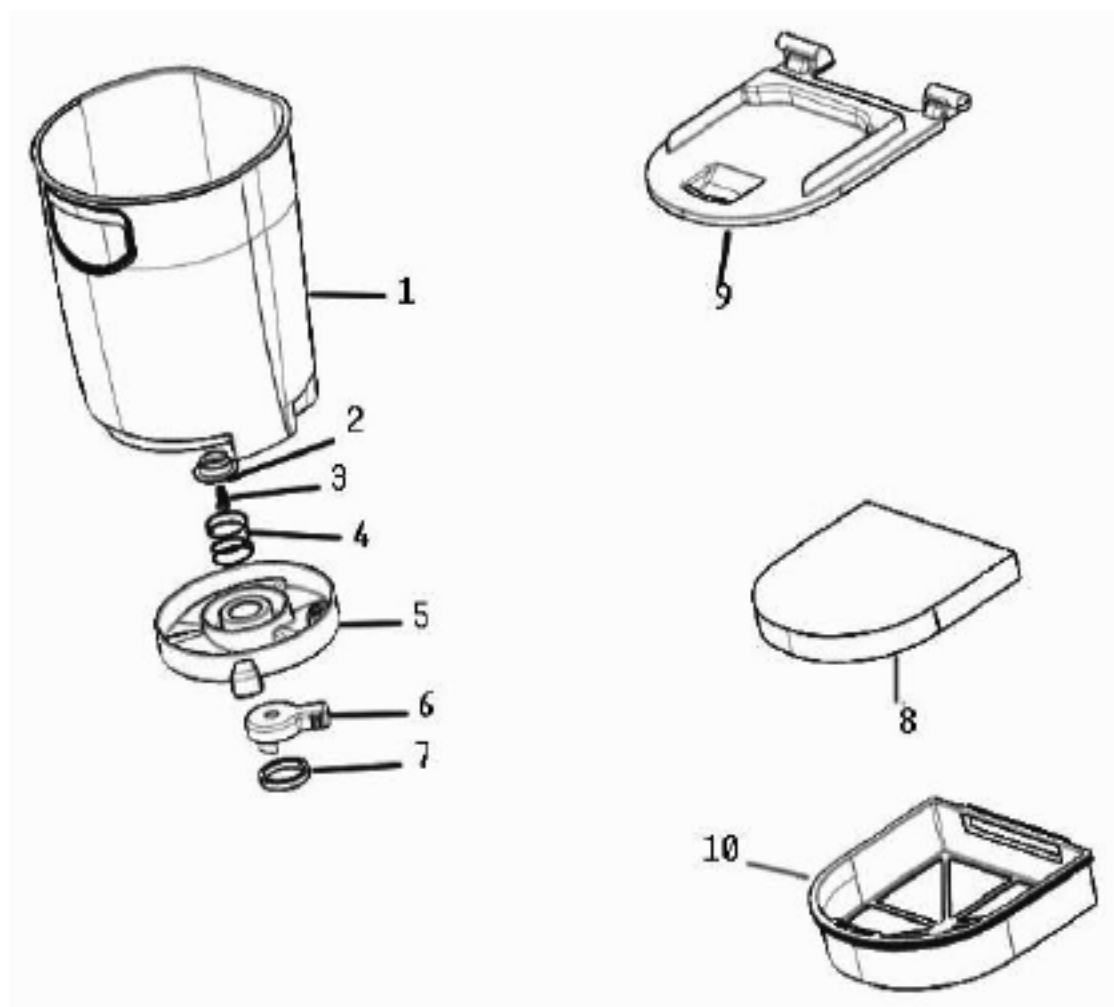

Ref #	Part	Description	Comments	Qty
1	78437-2	DUST CUP & HANDLE ASSY		
2	77588-355N	WASHER - ELEVATOR		
3	63310	SCREW PACKAGE		
4	78166	SPRING - ELEVATOR		
5	77580-492N	ELEVATOR - CUP		
6	77627-333N	CAM - HEPA		
7	78164	GASKET - HEPA CAM		
8	77583			
9	78436	PRE-MOTOR FILTER LID & GA		
10	78434