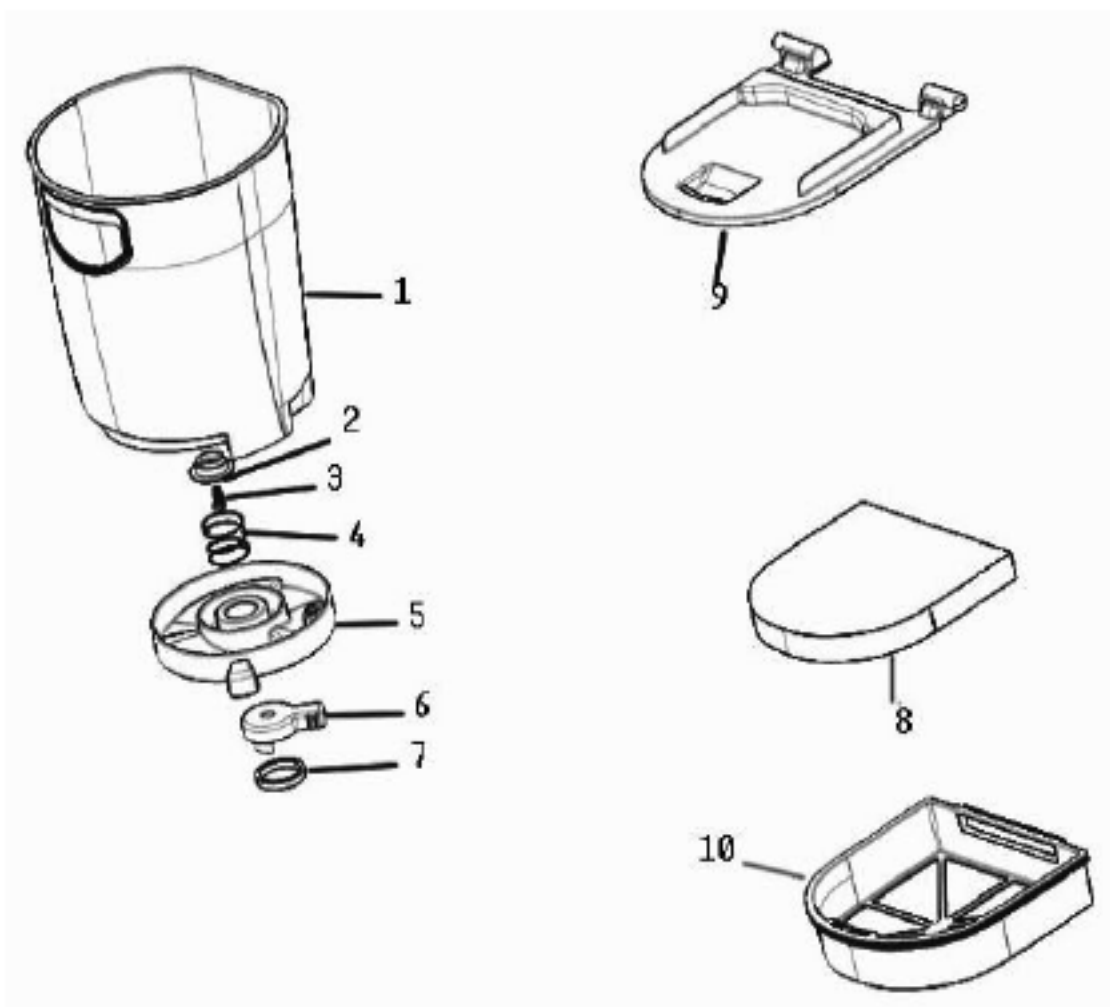

Ref #	Part	Description	Comments	Qty
1	78437-2	DUST CUP & HANDLE ASSY		
2	77588-355N	WASHER - ELEVATOR		
3	63310	SCREW PACKAGE		
4	78166	SPRING - ELEVATOR		
5	77580-492N	ELEVATOR - CUP		
6	77627-333N	CAM - HEPA		
7	78164	GASKET - HEPA CAM		
8	77583			
9	78436	PRE-MOTOR FILTER LID & GA		
10	78434