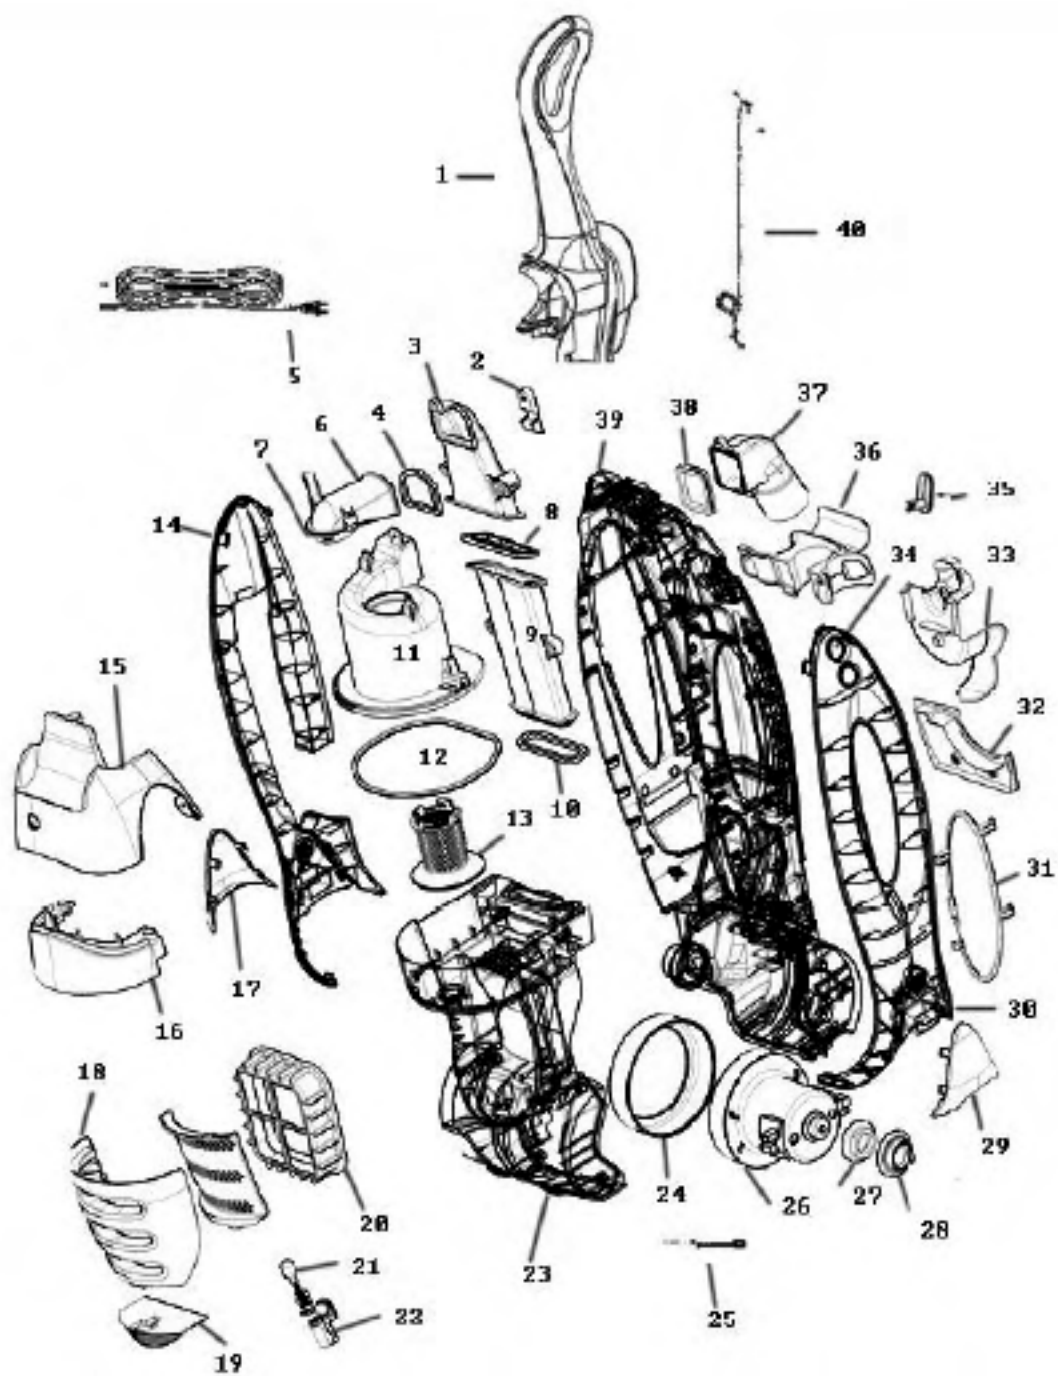

----- Manual continues below part list -----

Available Replacement Parts for Eureka 8806AVZ

e-39266	BELT OEM EUREKA EXTENED LIFE 1 PACK
E-61865-4	hose assembly cartoned

Ref #	Part	Description	Comments	Qty
1	78459-3	HANDLE ASSY		
2	77554-355N	CLIP - TURBO		
3	78418	BACK AIR TUBE & GASKET AS		
4	77588	GASKET - BACK AIR TUBE		
5	78411	SUPPLY CORD ASSY		
6	77578-355N	ELBOW - CYCLONE (AIR TUBE		
7	78593	GASKET - CYCLONE AIR TUBE		
8	77579	GASKET - FRONT TUBE TOP		
9	78417	FRONT TUBE & GASKET ASSY		
10	77591	GASKET - FRONT AIR TUBE (
11	77575-313N	CYCLONE		
12	77571	GASKET - CYCLONE		
13	77578-366N	SCREEN - FILTER		
14	77631-489N	EAR - RIGHT (DUSTER)		
15	65132-2	CYCLONE COVER ASSEMBLY -		
16	77967-492N	COVER - CYCLONE		
17	77970-521P	POD - RIGHT		
18	65133-2	EXHAUST GRILL - PACKAGED		
19	77707-313N	LENS - HEADLIGHT		
20	77973	HEPA EXHAUST FILTER ASSY		
21	57940-3	LAMP - HEADLIGHT		
22	78195	HEADLIGHT ASSY OVERMOLDED		
23	65131-2	MOTOR COVER ASSY - PACKAG		
24	77623-119N	GASKET - MOTOR CAN		
25	65136	MOTOR ASSEMBLY - CARTONED		
27	78792-119N	RING - MOTOR ADJUSTMENT		
28	77624-119N	BUSHING - MOTOR		
29	77969-521P	POD - LEFT		
30	77632-489N	EAR - LEFT (SWITCH ONLY)		
31	78165-492N	COVER - EAR		
32	78150-355N	PLATE - COVER		
33	77647A-355N	RETAINER - HOSE (LOWER)		
34	76621-1	SWITCH - 2 POSITION (ROUN		
35	72756-355N	RELEASE - CORD		
36	77966-355N	HANDLE - CARRY		
37	77559-313N	ADAPTER - HOSE (90DEG ELB		
38	77592	GASKET - CYCLONE (HOSE AD		
39	65135	REAR HOUSING ASSEMBLY		
	78669	GASKET - REAR HOUSING		
40	78410	JUMPER CORD ASSY		