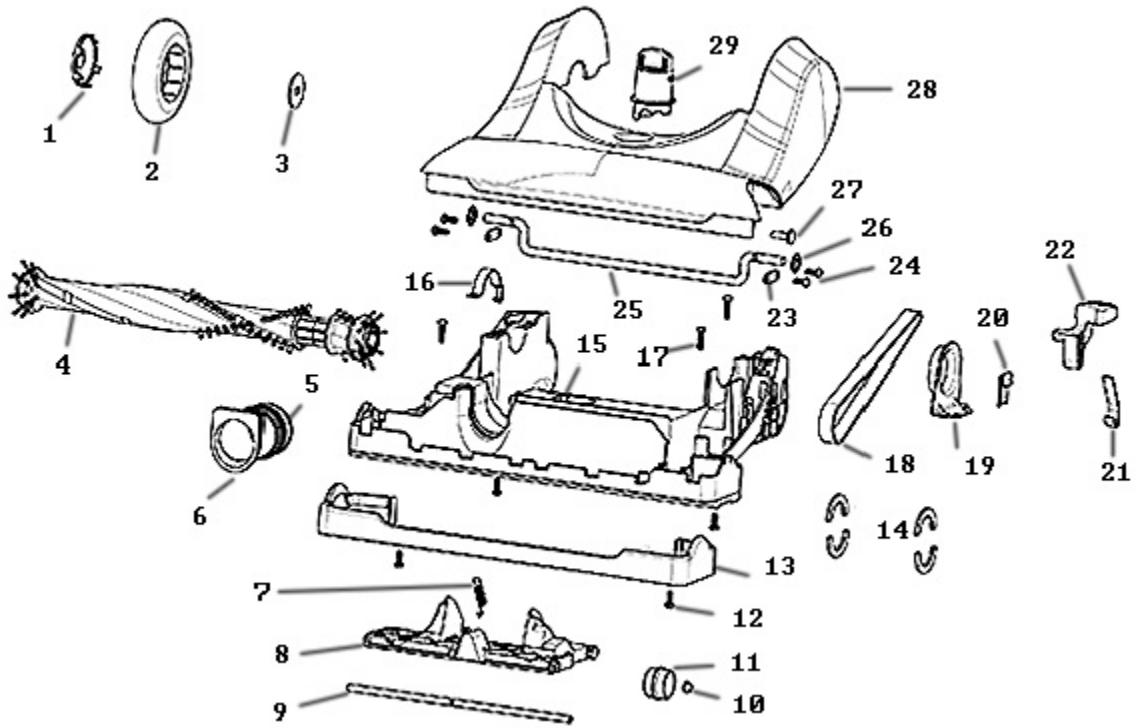

Hood & Base - 8807AVZ

Hood & Base - 8807AVZ

Ref #	Part	Description	Comments	Qty
4	E-62365-4	BRUSHROLL ASSEMBLY - CRTN		
5	E-77673-355N	HOSE - BASE		
6	E-78209-355N	ADAPTER - BASE HOSE		
7	E-54943	SPRING PACKAGE		
8	E-77661-355N	CARRIAGE - WHEEL		
9	E-77651	AXLE - FRONT		
10	E-53121-1	PUSH NUT PACKAGE (10)		
11	E-77978-355N	WHEEL OVERMOLD ASSEMBLY		
12	E-53238-8	SCREW PACKAGE		
13	E-77664-355N	GUARD - FURNITURE		
14	E-77658	GASKET - FELT		
15	E-65128	BASE ASSEMBLY - PACKAGED		
16	E-74825	CLAMP - MOTOR		
17	E-53238-27	SCREW PACKAGE		
18	E-61120C	BELT PKG ASSY-STYLE U EXT		
19	E-77656	CLAMP - MOTOR		
20	E-74822	GUARD - BELT		
28	E-65130-8	HOOD ASSEMBLY - PACKAGED		
29	E-77649-355N	KNOB - HEIGHT ADJUSTMENT		
1	E-77672-457P	HUBCAP - REAR WHEEL