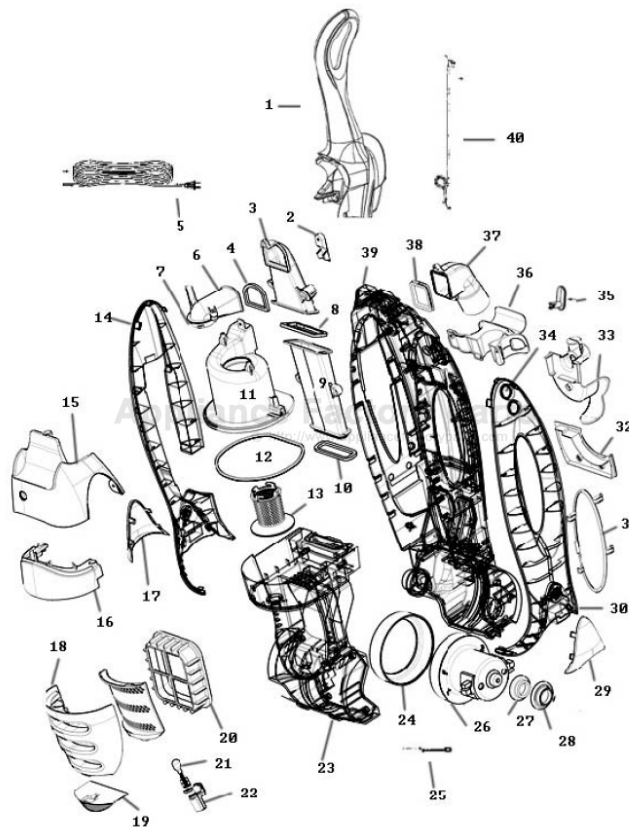

[Find Your Eureka Vacuum Cleaner Parts - Select From 853 Models](#)

----- Manual continues below -----