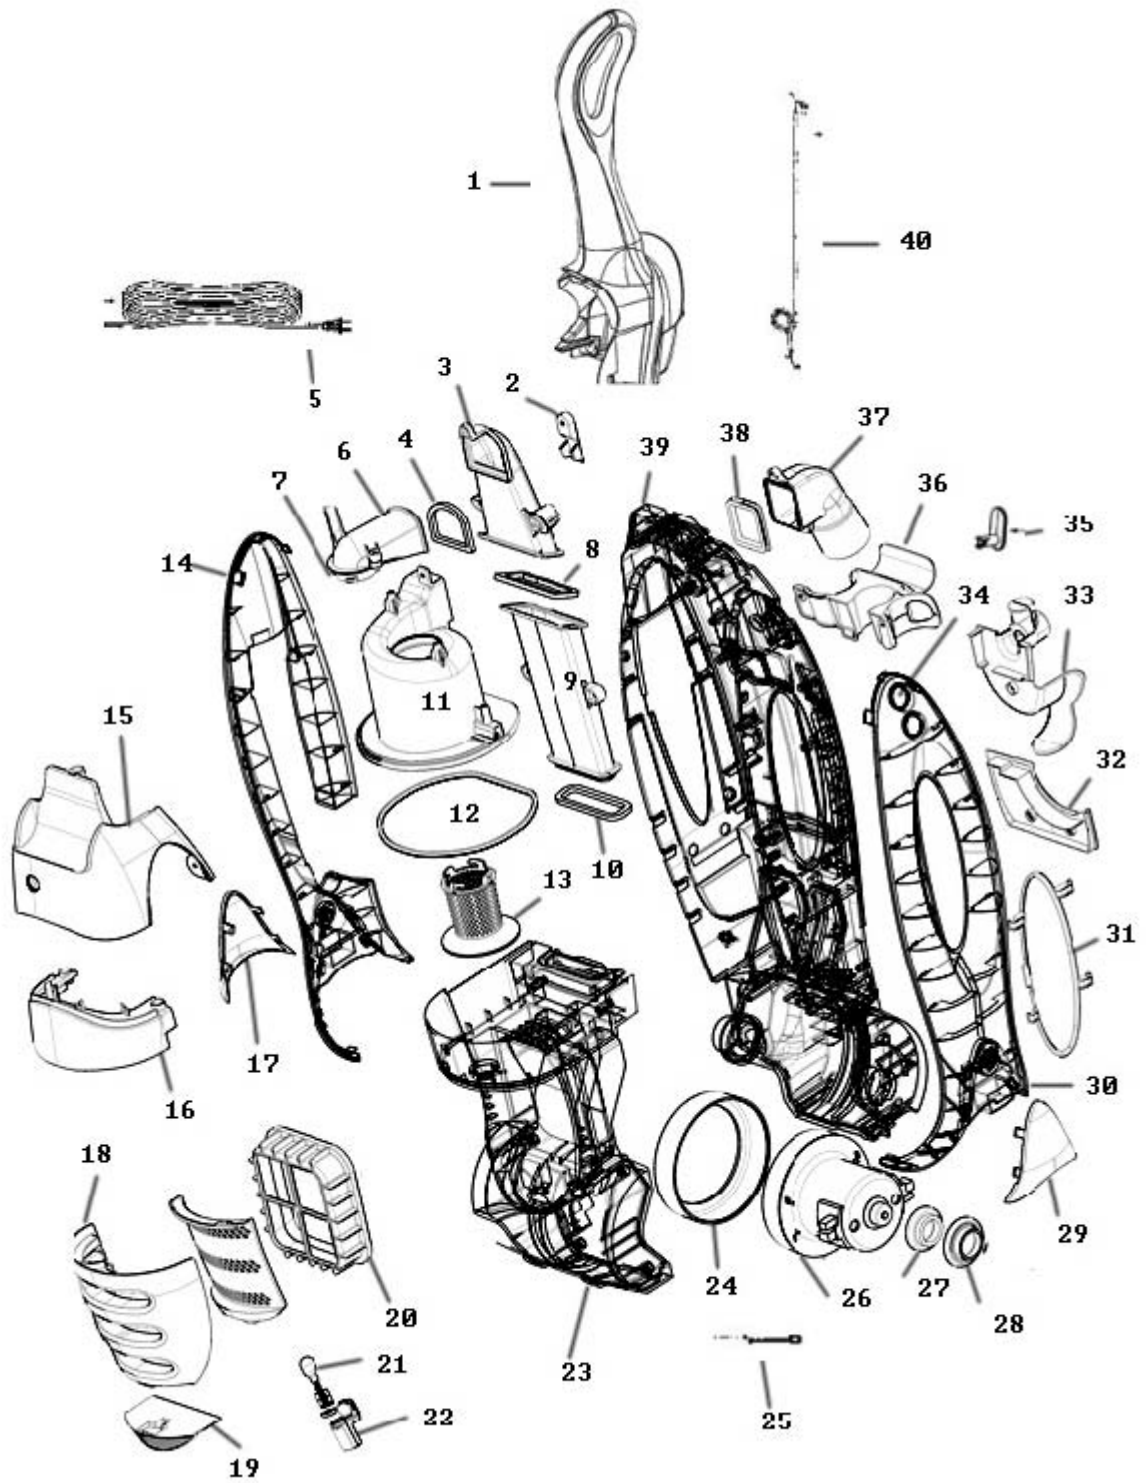

----- Manual continues below -----

Main - 8807AVZ

Ref #	Part	Description	Comments	Qty
1	E-78459-8	HANDLE ASSY		
2	E-77554-355N	CLIP - TURBO		
3	E-78418	BACK AIR TUBE & GASKET AS		
4	E-77588	GASKET - BACK AIR TUBE		
5	E-78411	SUPPLY CORD ASSY		
6	E-77576-355N	ELBOW - CYCLONE (AIR TUBE		
7	E-78593	GASKET - CYCLONE AIR TUBE		
8	E-77579	GASKET - FRONT TUBE TOP		
9	E-78417	FRONT TUBE & GASKET ASSY		
10	E-77591	GASKET - FRONT AIR TUBE (
11	E-77575-313N	CYCLONE		
12	E-77571	GASKET - CYCLONE		
13	E-77578-333N	SCREEN - FILTER		
14	E-77631-489N	EAR - RIGHT (DUSTER)		
15	E-65132-8	CYCLONE COVER ASSEMBLY -		
16	E-77967-357N	COVER - CYCLONE		
17	E-77970-450P	POD - RIGHT		
18	E-65133-7	EXHAUST GRILL - PACKAGED		
19	E-77707-313N	LENS - HEADLIGHT		
20	E-63347	HF-10 CAPTURE (UBER) ASSY		
21	E-57940-3	LAMP - HEADLIGHT		
22	E-78195	HEADLIGHT ASSY OVERMOLDED		
23	E-65131-7	MOTOR COVER ASSY - PACKAG		
24	E-77623-119N	GASKET - MOTOR CAN		
26	E-65136	MOTOR ASSY - PKG		
27	E-78792-119N	RING - MOTOR ADJUSTMENT		
28	E-77624-119N	BUSHING - MOTOR		
29	E-77969-450P	POD - LEFT		
30	E-77632-489N	EAR - LEFT (SWITCH ONLY)		
31	E-78165-450P	COVER - EAR		
32	E-78150-355N	PLATE - COVER		
33	E-77647A-355N	RETAINER - HOSE (LOWER)		
34	E-76621-1	SWITCH - 2 POSITION (ROUN		
35	E-72756-355N	RELEASE - CORD		
36	E-77966-355N	HANDLE - CARRY		
37	E-77559-313N	ADAPTER - HOSE (90DEG ELB		
38	E-77592	GASKET - CYCLONE (HOSE AD		
39	E-65135	REAR HOUSING ASSEMBLY		
	E-78669	GASKET - REAR HOUSING		
40	E-78410	JUMPER CORD ASSY		