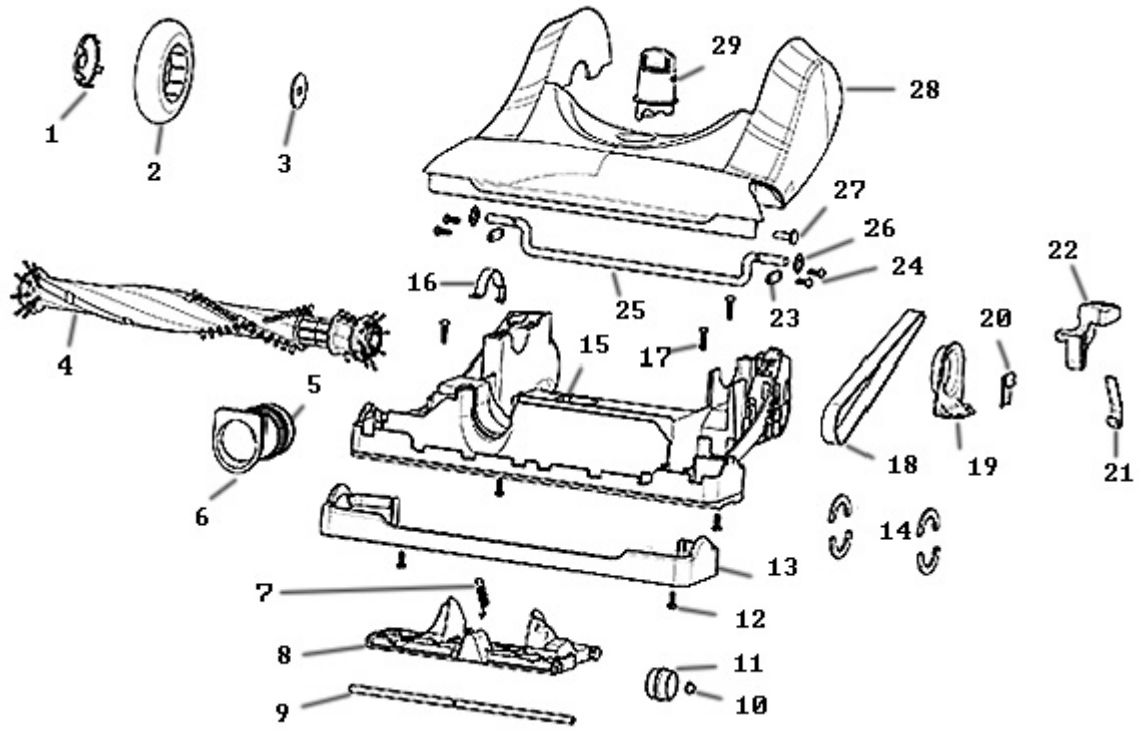

----- Manual continues below -----

Main - 8807AVZ

Ref #	Part	Description	Comments	Qty
1	E-78459-8	HANDLE ASSY		
2	E-77554-355N	CLIP - TURBO		
3	E-78418	BACK AIR TUBE & GASKET AS		
4	E-77588	GASKET - BACK AIR TUBE		
5	E-78411	SUPPLY CORD ASSY		
6	E-77576-355N	ELBOW - CYCLONE (AIR TUBE		
7	E-78593	GASKET - CYCLONE AIR TUBE		
8	E-77579	GASKET - FRONT TUBE TOP		
9	E-78417	FRONT TUBE & GASKET ASSY		
10	E-77591	GASKET - FRONT AIR TUBE (
11	E-77575-313N	CYCLONE		
12	E-77571	GASKET - CYCLONE		
13	E-77578-333N	SCREEN - FILTER		
14	E-77631-489N	EAR - RIGHT (DUSTER)		
15	E-65132-8	CYCLONE COVER ASSEMBLY -		
16	E-77967-357N	COVER - CYCLONE		
17	E-77970-450P	POD - RIGHT		
18	E-65133-7	EXHAUST GRILL - PACKAGED		
19	E-77707-313N	LENS - HEADLIGHT		
20	E-63347	HF-10 CAPTURE (UBER) ASSY		
21	E-57940-3	LAMP - HEADLIGHT		
22	E-78195	HEADLIGHT ASSY OVERMOLDED		
23	E-65131-7	MOTOR COVER ASSY - PACKAG		
24	E-77623-119N	GASKET - MOTOR CAN		
26	E-65136	MOTOR ASSY - PKG		
27	E-78792-119N	RING - MOTOR ADJUSTMENT		
28	E-77624-119N	BUSHING - MOTOR		
29	E-77969-450P	POD - LEFT		
30	E-77632-489N	EAR - LEFT (SWITCH ONLY)		
31	E-78165-450P	COVER - EAR		
32	E-78150-355N	PLATE - COVER		
33	E-77647A-355N	RETAINER - HOSE (LOWER)		
34	E-76621-1	SWITCH - 2 POSITION (ROUN		
35	E-72756-355N	RELEASE - CORD		
36	E-77966-355N	HANDLE - CARRY		
37	E-77559-313N	ADAPTER - HOSE (90DEG ELB		
38	E-77592	GASKET - CYCLONE (HOSE AD		
39	E-65135	REAR HOUSING ASSEMBLY		
	E-78669	GASKET - REAR HOUSING		
40	E-78410	JUMPER CORD ASSY		