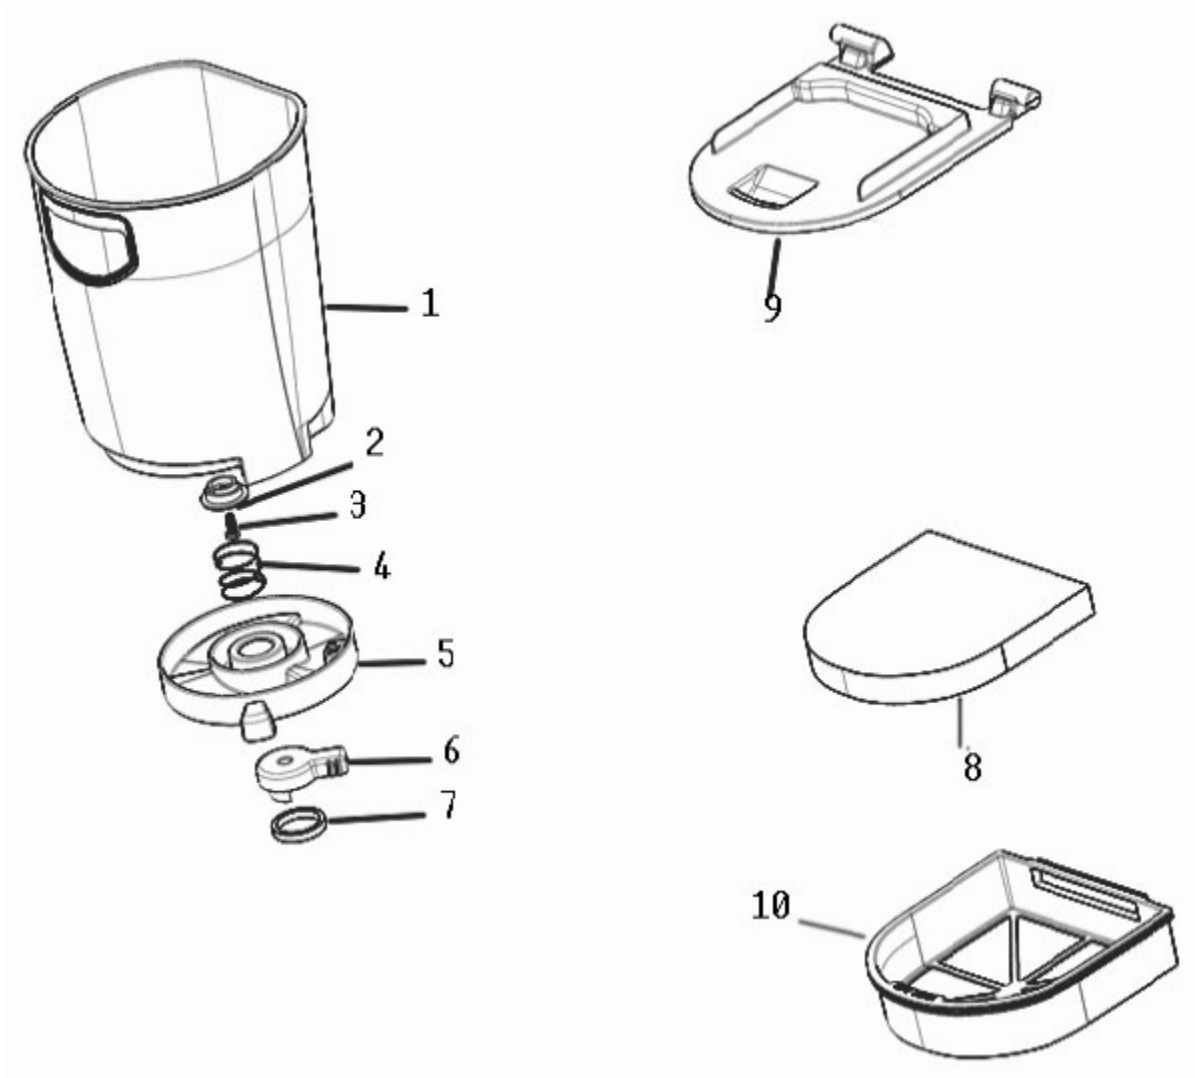

Cup & Filter - 8807AVZ

Cup & Filter - 8807AVZ

Ref #	Part	Description	Comments	Qty
1	E-78437-7	DUST CUP & HANDLE ASSEMBL		
2	E-77586-355N	WASHER - ELEVATOR		
3	E-63310	SCREW PACKAGE		
4	E-78166	SPRING - ELEVATOR		
5	E-77580-357N	ELEVATOR - CUP		
6	E-77627-333N	CAM - HEPA		
7	E-78164	GASKET - HEPA CAM		
8	E-77583	PRE-MOTOR FILTER FOAM		
9	E-78436	PRE-MOTOR FILTER LID & GA		
10	E-80977	PMF, FRAME & GASKET ASSEM