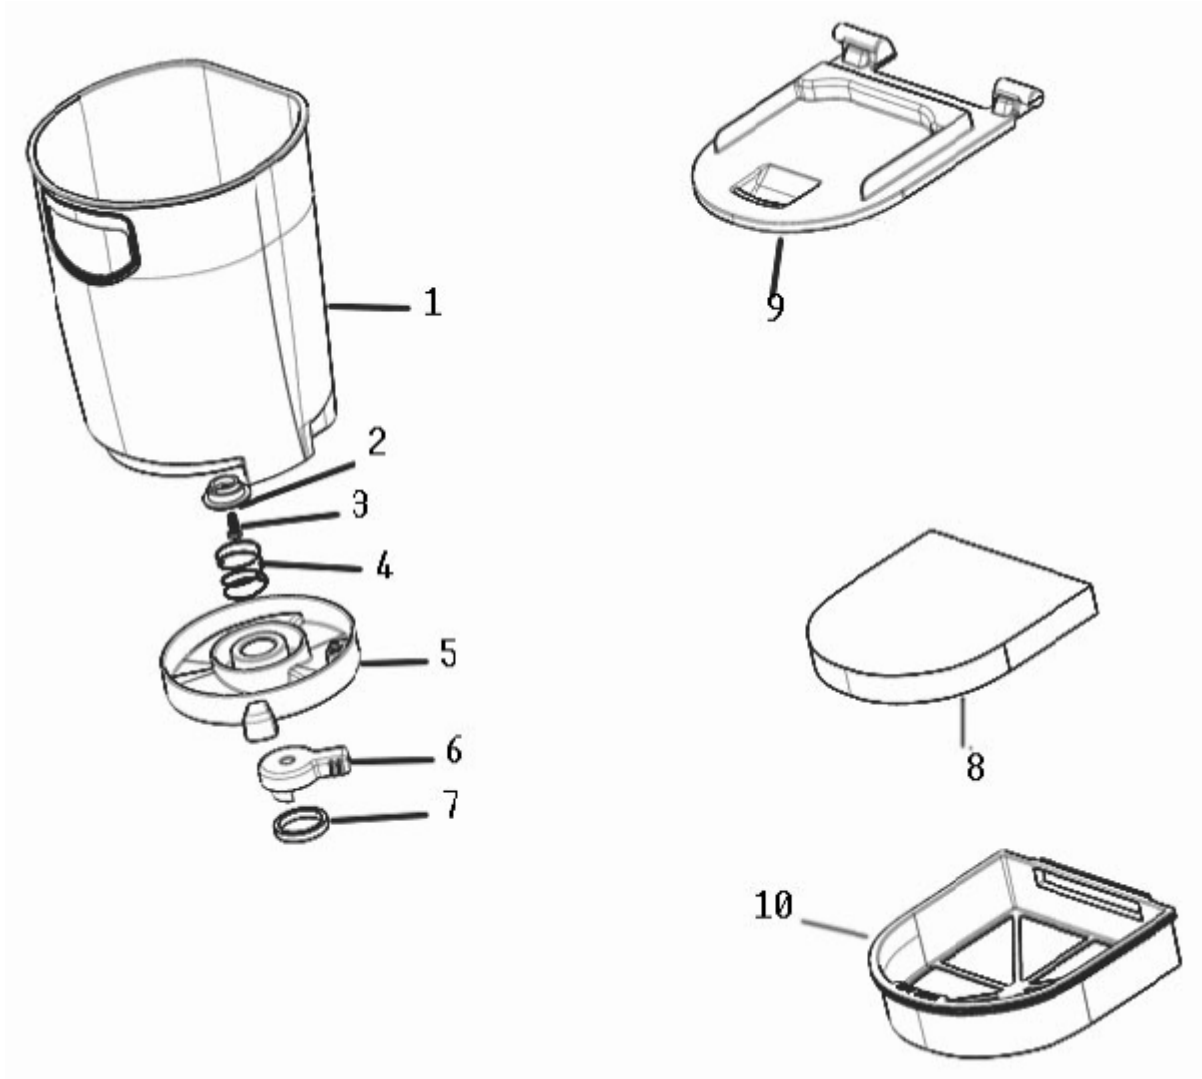

Cup & Filter - 8807AVZ

Ref #	Part	Description	Comments	Qty
1	E-78437-7	DUST CUP & HANDLE ASSEMBL		
2	E-77586-355N	WASHER - ELEVATOR		
3	E-63310	SCREW PACKAGE		
4	E-78166	SPRING - ELEVATOR		
5	E-77580-357N	ELEVATOR - CUP		
6	E-77627-333N	CAM - HEPA		
7	E-78164	GASKET - HEPA CAM		
8	E-77583	PRE-MOTOR FILTER FOAM		
9	E-78436	PRE-MOTOR FILTER LID & GA		
10	E-80977	PMF, FRAME & GASKET ASSEM