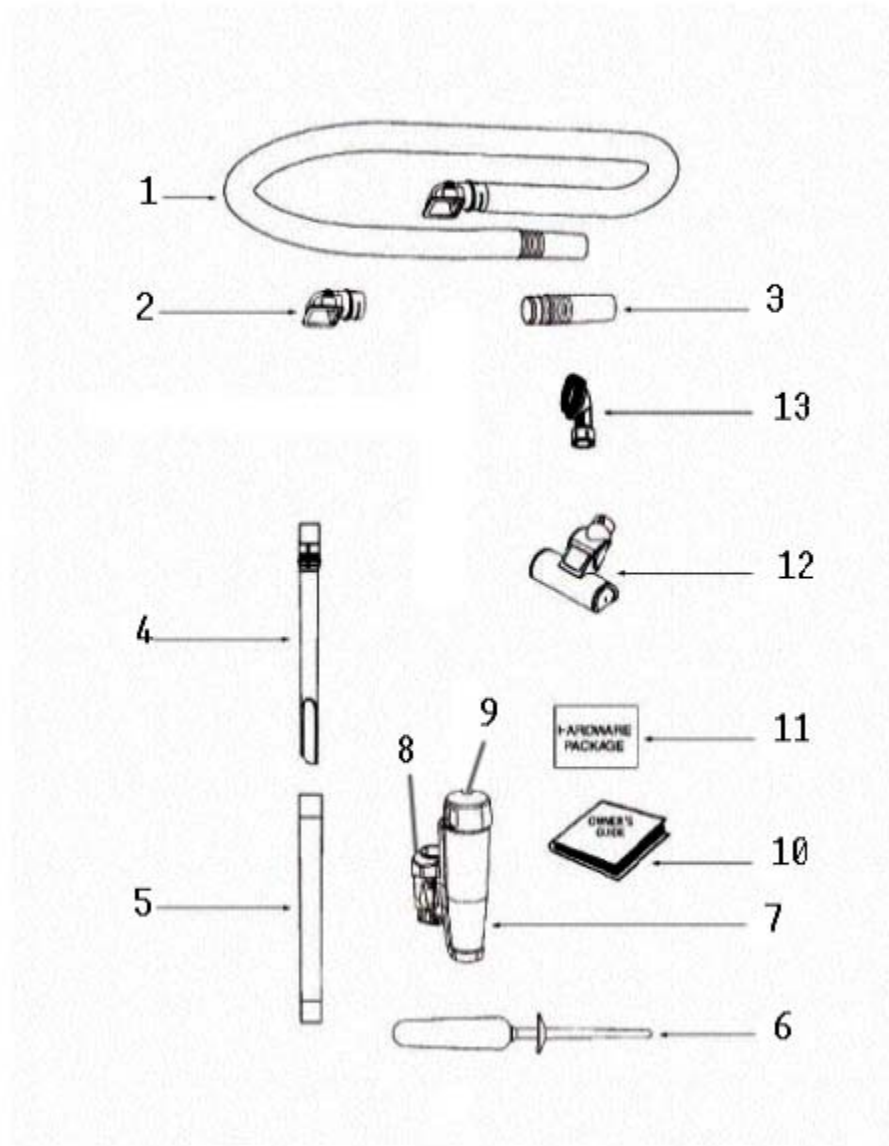

Accessories - 8807AVZ

Ref #	Part	Description	Comments	Qty
1	E-61865-14	HOSE ASSEMBLY - CARTONED		
2	E-77559-313N	ADAPTER - HOSE (90DEG ELB		
3	E-78730	HOSE COUPLING (OVERMOLDED		
4	E-78232-355N	WAND - CREVICE		
5	E-78231-355N	WAND - OUTER		
6	E-77560-2	ELECTROSTATIC DUSTER HAND		
7	E-77561-504N	CUP - DUSTER		
8	E-65134	DUSTER VALVE ASSEMBLY		
9	E-77562-489N	AIR INLET - DUSTER		
10	E-80238	OWNERS GUIDE		
11	E-78479	PACKAGE - HARDWARE		
12	E-77555-7	TURBO NOZZLE ASSEMBLY		
13	E-39379-1	COMBINATION BRSH BRSTLD-C