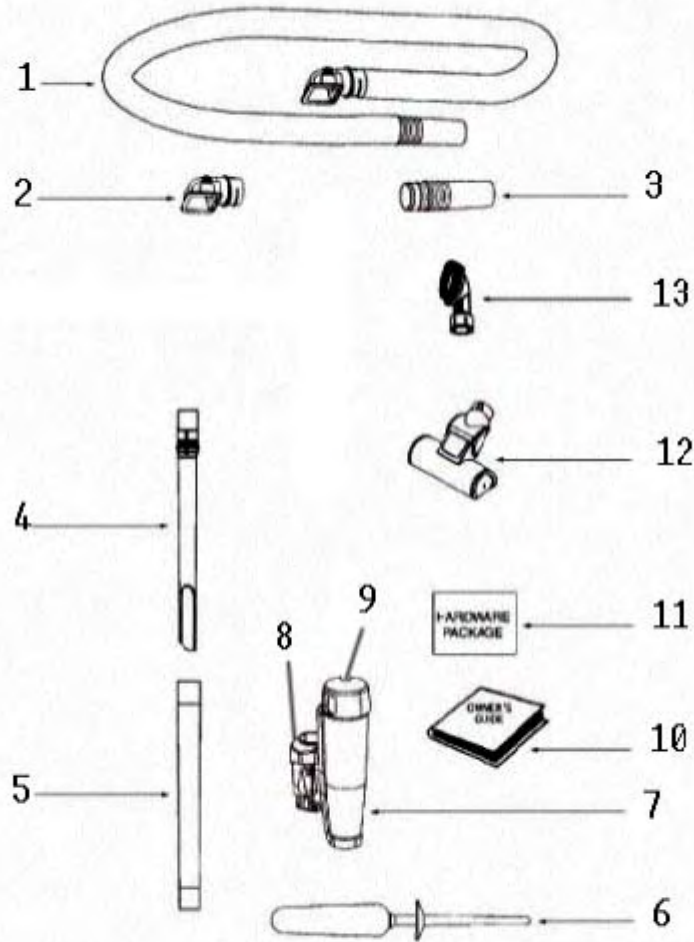

Ref #	Part	Description	Comments	Qty
1	61865-15	HOSE ASSEMBLY - CARTONED		
2	82166	ELBOW ASSEMBLY		
3	78730	HOSE COUPLING (OVERMOLDED		
4	78232-453N	WAND - CREVICE		
5	78231-355N	WAND - OUTER		
6	77560-5	ELECTROSTATIC DSTR HANDLE		
7				
8	79699-11	DUSTER CUP ASSEMBLY		
9				
10	82099	OWNERS GUIDE		
11	79023	UPPER HANDLE SCREW PACKAG		
12	79994-1	TURBO NOZZLE ASSEMBLY		
13	80014-1	BRUSH - OVERMOLDED W/BRIS