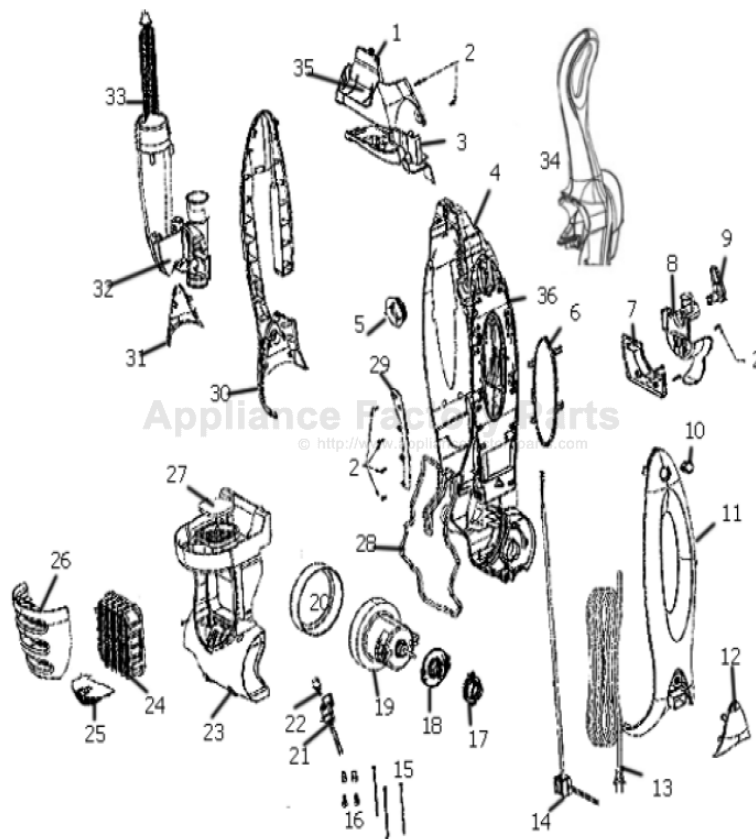

[Find Your Eureka Vacuum Cleaner Parts - Select From 853 Models](#)

----- Manual continues below -----