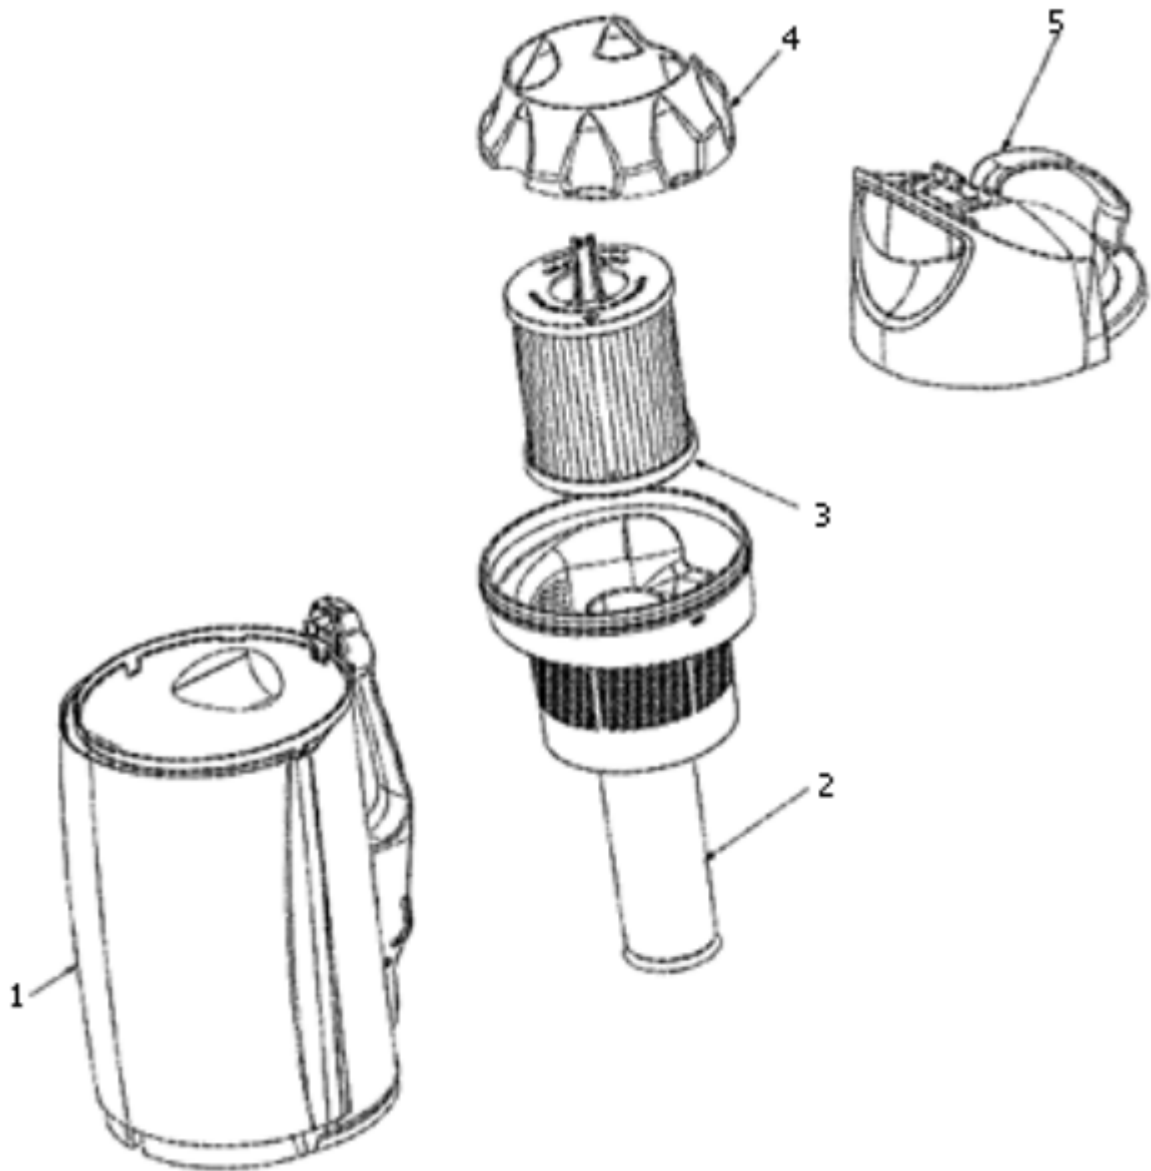

Cup & Filter - 8811AVZ

Cup & Filter - 8811AVZ

Ref #	Part	Description	Comments	Qty
1	81057-2	DUSTCUP & DOOR ASSEMBLY		
2	83986-1			
3	79910A	DUST CUP FILTER ASSEMBLY		
4	82401-453N	FILTER SHROUD		
5	81025-2	DUSTCUP COVER ASSEMBLY