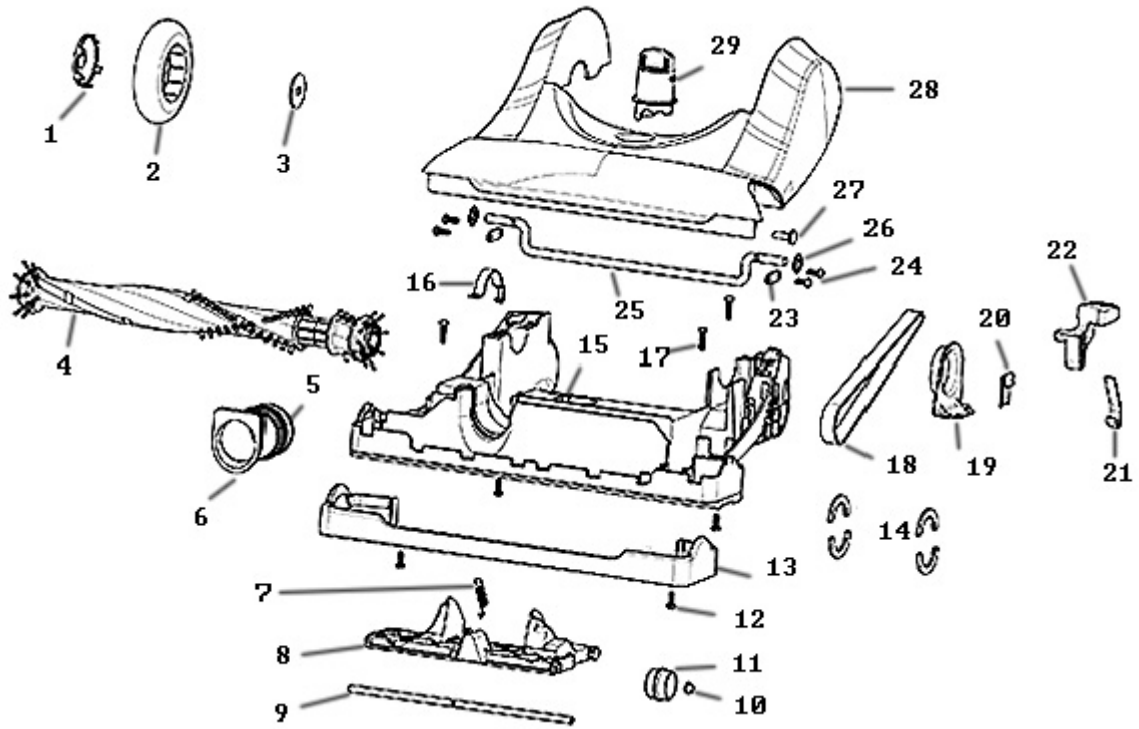

----- Manual continues below -----

Main - 8811AVZ

Ref #	Part	Description	Comments	Qty
1	81078-576P	COVER - TURBO		
2	63310	SCREW PACKAGE		
3	81056-355N	WIRING COVER		
4	82399-355N	HOUSING - REAR (NO SENSOR)		
5	82519-355N	SEAL- CUP INTAKE		
6	78165-502N	COVER - EAR		
7	78150-355N	PLATE - COVER		
8	77647A-355N	RETAINER - HOSE (LOWER)		
9	72756-355N	RELEASE - CORD		
10	76621-1	SWITCH - 2 POSITION (ROUN		
11	77632-489N	EAR - LEFT (SWITCH ONLY)		
12	77969-576P	POD - LEFT		
13	78411	SUPPLY CORD ASSEMBLY		
14	78410	JUMPER CORD ASSY		
15	46713-3	TIE - CABLE (PURCHASED)		
16	60192-1	WIRE SPLICE 5		
17	77624-119N	BUSHING - MOTOR		
	62082	SCREW PACKAGE		
18	78792-119N	RING - MOTOR ADJUSTMENT		
19	62568-2	MOTOR ASSEMBLY - PACKAGED		
20	82175-119N	GASKET - MOTOR CAN		
21	78195	HEADLIGHT ASSY OVERMOLDED		
22	57940-3	LAMP - HEADLIGHT		
23	65131-18	MOTOR COVER ASSY - PACKAG		
24	77973	HEPA EXHAUST FILTER ASSY		
25	77707-313N	LENS - HEADLIGHT		
26	65133-9	EXHAUST GRILL - PACKAGED		
27	81257	FILTER- PRE-MOTOR		
28	81482-1	GASKET		
29	78399-355N	SHIELD - JUMPER CORD		
30	77631-489N	EAR - RIGHT (DUSTER)		
31	77970-576P	POD - RIGHT		
32	79699-11	DUSTER CUP ASSEMBLY		
33	77560-5	ELECTROSTATIC DSTR HANDLE		
34	78459-10	HANDLE ASSEMBLY		
35	77554-355N	CLIP - TURBO		
36	81079-355N	HANDLE - CARRY		
	82365-355N	CORD HOOK		

Hood & Base - 8811AVZ

Hood & Base - 8811AVZ

Ref #	Part	Description	Comments	Qty
4	62365-4	BRUSHROLL ASSEMBLY - CRTN		
5	82353	BASE HOSE ASSEMBLY		
6	78209-355N	ADAPTER - BASE HOSE		
7	54943-1	SPRING PACKAGE		
8	82354	WHEEL CARRIAGE ASSEMBLY		
9	77651	AXLE - FRONT		
10	53121-1	PUSH NUT PACKAGE (10)		
11	77978-355N	WHEEL OVERMOLD ASSEMBLY		
12	53238-8	SCREW PACKAGE		
13	77664-355N	GUARD - FURNITURE		
14	73114	FELT - BASE		
15	82355-2	BASE ASSEMBLY		
16	74825	CLAMP - MOTOR		
17	53238-27	SCREW PACKAGE		
18	61120C	BELT PKG ASSY-STYLE U EXT		
19	77656	CLAMP - MOTOR		
20	74822	GUARD - BELT		
28	65130-16	HOOD ASSEMBLY - PACKAGED		
29	82708-453N	KNOB - HEIGHT ADJUSTMENT		