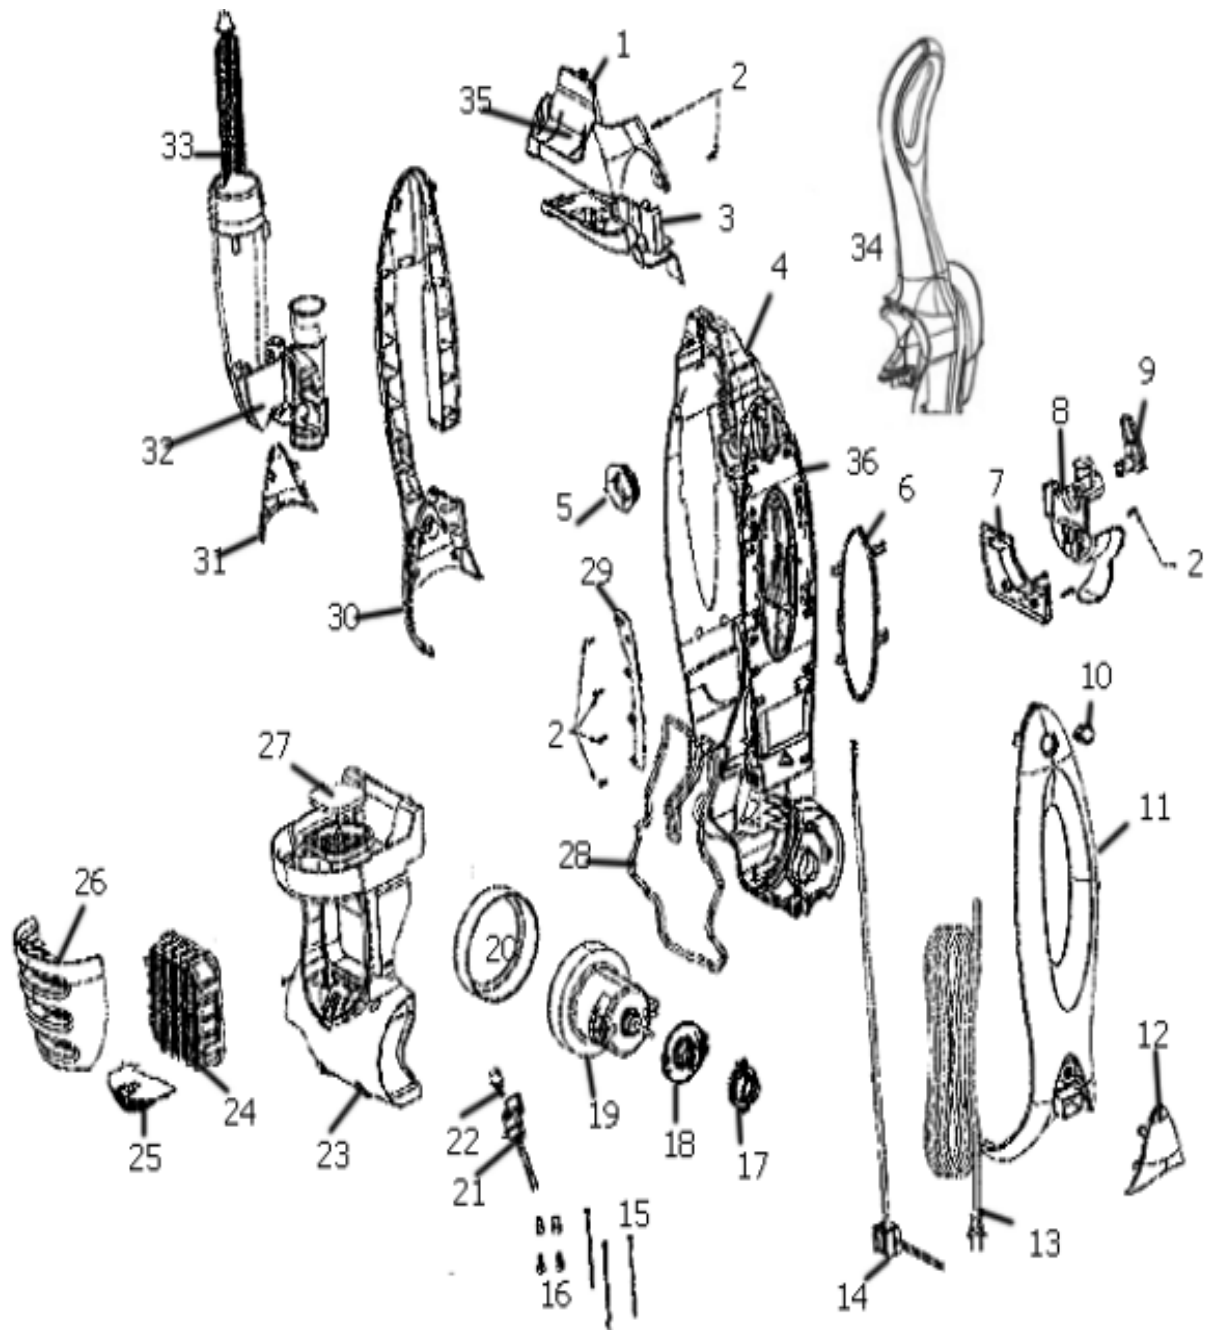

----- Manual continues below -----

Main - 8811AVZ

Ref #	Part	Description	Comments	Qty
1	81078-576P	COVER - TURBO		
2	63310	SCREW PACKAGE		
3	81056-355N	WIRING COVER		
4	82399-355N	HOUSING - REAR (NO SENSOR)		
5	82519-355N	SEAL- CUP INTAKE		
6	78165-502N	COVER - EAR		
7	78150-355N	PLATE - COVER		
8	77647A-355N	RETAINER - HOSE (LOWER)		
9	72756-355N	RELEASE - CORD		
10	76621-1	SWITCH - 2 POSITION (ROUN		
11	77632-489N	EAR - LEFT (SWITCH ONLY)		
12	77969-576P	POD - LEFT		
13	78411	SUPPLY CORD ASSEMBLY		
14	78410	JUMPER CORD ASSY		
15	46713-3	TIE - CABLE (PURCHASED)		
16	60192-1	WIRE SPLICE 5		
17	77624-119N	BUSHING - MOTOR		
	62082	SCREW PACKAGE		
18	78792-119N	RING - MOTOR ADJUSTMENT		
19	62568-2	MOTOR ASSEMBLY - PACKAGED		
20	82175-119N	GASKET - MOTOR CAN		
21	78195	HEADLIGHT ASSY OVERMOLDED		
22	57940-3	LAMP - HEADLIGHT		
23	65131-18	MOTOR COVER ASSY - PACKAG		
24	77973	HEPA EXHAUST FILTER ASSY		
25	77707-313N	LENS - HEADLIGHT		
26	65133-9	EXHAUST GRILL - PACKAGED		
27	81257	FILTER- PRE-MOTOR		
28	81482-1	GASKET		
29	78399-355N	SHIELD - JUMPER CORD		
30	77631-489N	EAR - RIGHT (DUSTER)		
31	77970-576P	POD - RIGHT		
32	79699-11	DUSTER CUP ASSEMBLY		
33	77560-5	ELECTROSTATIC DSTR HANDLE		
34	78459-10	HANDLE ASSEMBLY		
35	77554-355N	CLIP - TURBO		
36	81079-355N	HANDLE - CARRY		
	82365-355N	CORD HOOK		

Hood & Base - 8811AVZ

Hood & Base - 8811AVZ

Ref #	Part	Description	Comments	Qty
4	62365-4	BRUSHROLL ASSEMBLY - CRTN		
5	82353	BASE HOSE ASSEMBLY		
6	78209-355N	ADAPTER - BASE HOSE		
7	54943-1	SPRING PACKAGE		
8	82354	WHEEL CARRIAGE ASSEMBLY		
9	77651	AXLE - FRONT		
10	53121-1	PUSH NUT PACKAGE (10)		
11	77978-355N	WHEEL OVERMOLD ASSEMBLY		
12	53238-8	SCREW PACKAGE		
13	77664-355N	GUARD - FURNITURE		
14	73114	FELT - BASE		
15	82355-2	BASE ASSEMBLY		
16	74825	CLAMP - MOTOR		
17	53238-27	SCREW PACKAGE		
18	61120C	BELT PKG ASSY-STYLE U EXT		
19	77656	CLAMP - MOTOR		
20	74822	GUARD - BELT		
28	65130-16	HOOD ASSEMBLY - PACKAGED		
29	82708-453N	KNOB - HEIGHT ADJUSTMENT		