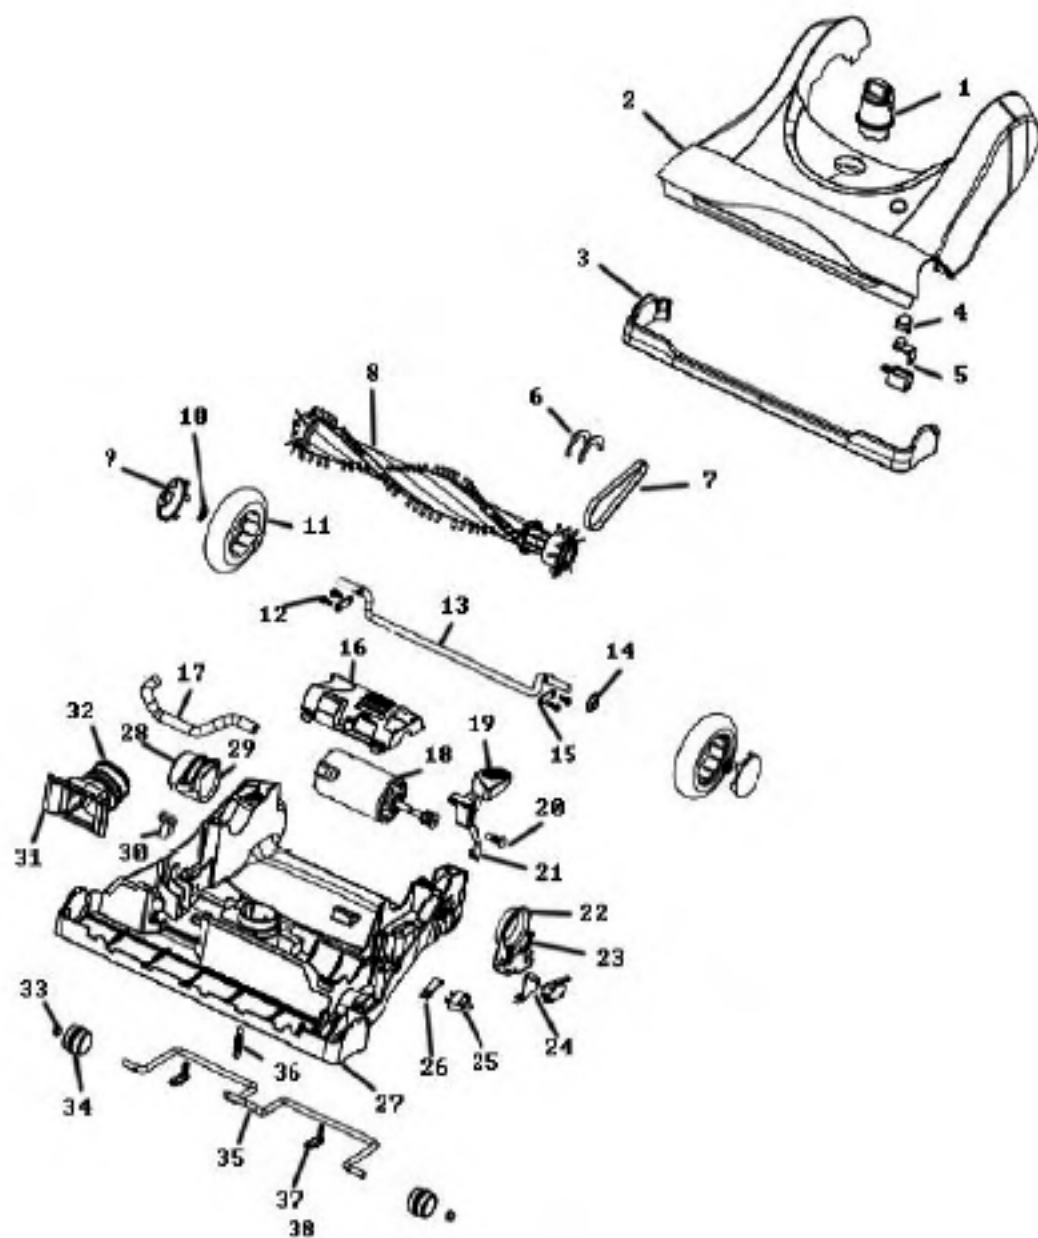

## Hood &amp; Base - 8852AVZ

Ref #	Part	Description	Comments	Qty
1	78198-469P	KNOB - HEIGHT ADJUSTMENT		
2	85130-3	HOOD ASSEMBLY - PACKAGED		
3	77682-355N	GUARD - FURNITURE		
4	78009-313N	LENS - BRUSHROLL OVERLOAD		
5	78576	BRUSHROLL OVERLOAD LAMP A		
6	77658	GASKET - FELT		
7	72393	BELT - COGGED		
8	62365-5	BRUSHROLL ASSEMBLY - CRTN		
16	77697-355N	COVER - BRUSHROLL MOTOR		
17	78649	TUBE - BRUSHROLL MOTOR CO		
18	63730	MOTOR & PULLEY ASSEMBLY-C		
22	77656	CLAMP - MOTOR		
23	53238-27	SCREW PACKAGE		
24	59397-4	MICRO SWITCH & BRACKET AS		
25	72401	CIRCUIT PROTECTOR		
26	72514	BRACKET - CIRCUIT PROTECT		
27	65128-1	BASE ASSEMBLY - PACKAGED	comes with parts 10, 11, 12, 13, 14, 15, 19, 20, 21	
28	77657-355N	CLAMP - MOTOR PLASTIC		
29	78002	GASKET - CLAMP		
30	78577	GROMMET - MOTOR CLAMP		
31	78651-355N	ADAPTER - BASE HOSE		
32	77674	HOSE - BASE		
33	53121-1	PUSH NUT PACKAGE (10)		
34	77978-355N	WHEEL OVERMOLD ASSEMBLY		
35	77693	AXLE - FRONT		
36	54943	SPRING PACKAGE		
37	53201-2	AXLE CLAMP - PACKAGED		
38	63310	SCREW PACKAGE		
1	77672-505P			
	53238-8	SCREW PACKAGE	Hood Screws	