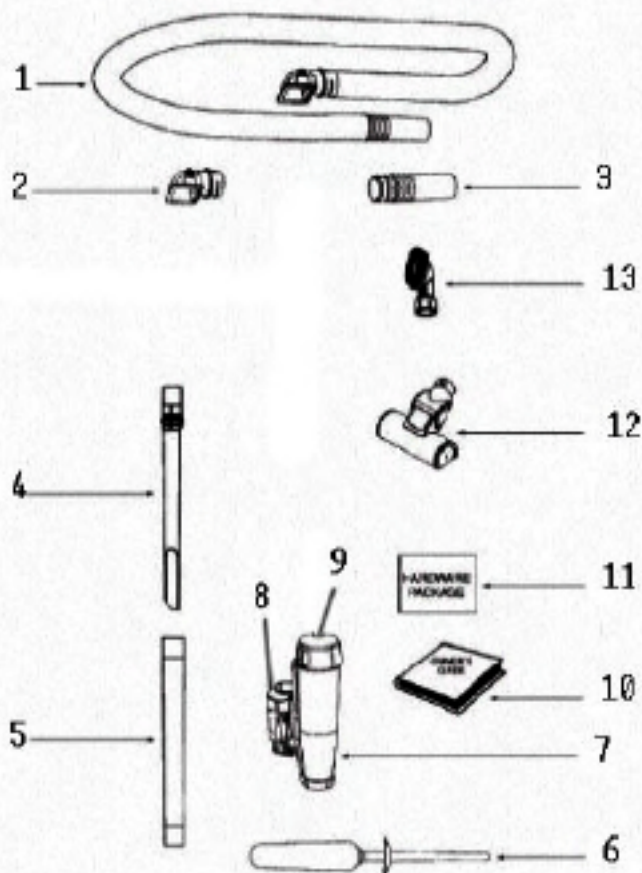

Accessories - 8852AVZ

Ref #	Part	Description	Comments	Qty
1	61865-14	HOSE ASSEMBLY - CARTONED		
2	77559-313N	ADAPTER - HOSE (90DEG ELB		
3	78730	HOSE COUPLING (OVERMOLDED		
4	78232-355N	WAND - CREVICE		
5	78231-355N	WAND - OUTER		
6	77560	ELECTROSTATIC DUSTER HAND		
7	77561-506N	CUP - DUSTER		
8	65134	DUSTER VALVE ASSEMBLY		
9	77562-489N	AIR INLET - DUSTER		
10	28572			
11	77562-489N	CUP ASSEMBLY		
12	65134	ELECTROSTATIC DHAND		
13	A 77561-506N	CUP - DUSTER		
not pictured	134	DUSTER VALEMPLY	Hose	
		AIR INLET -