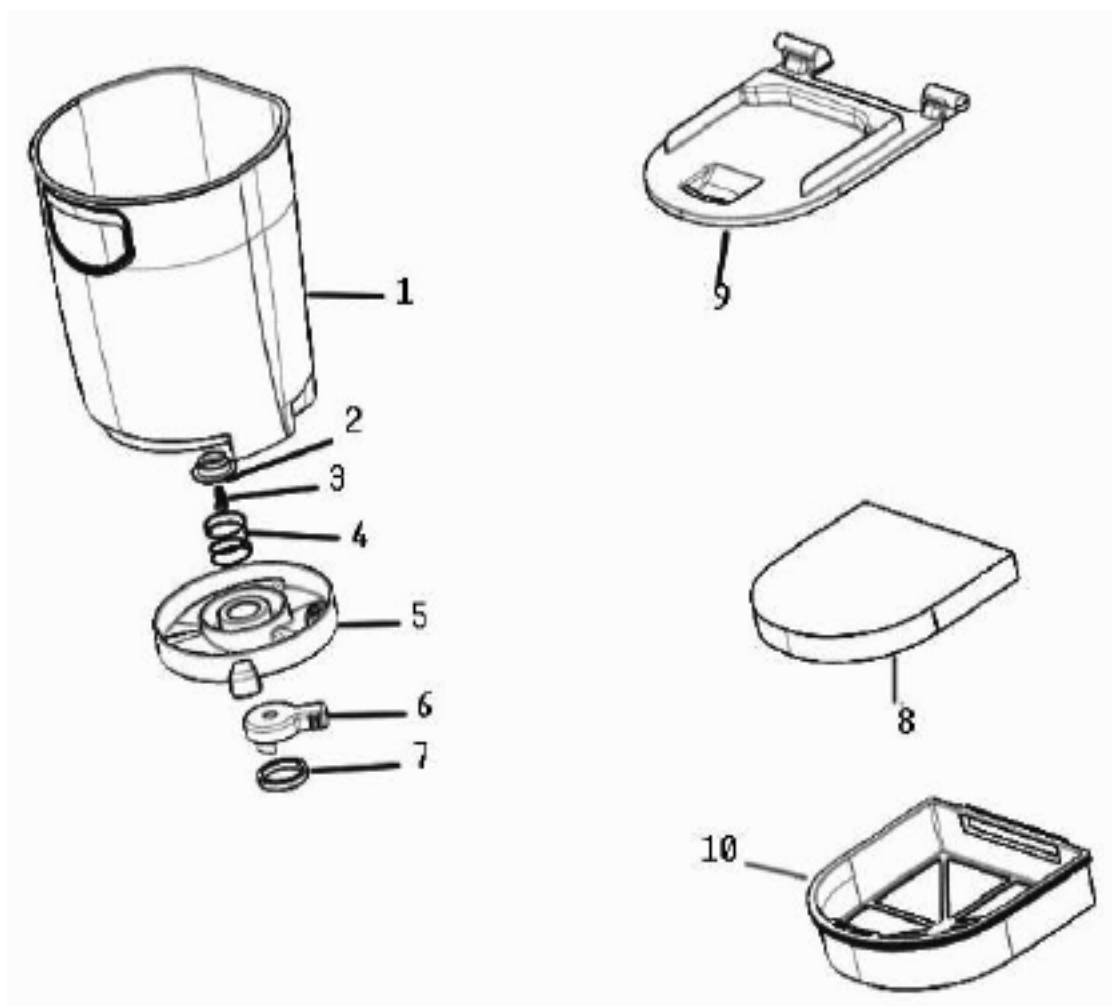

Cup & Filter - 8852AVZ

Cup & Filter - 8852AVZ

Ref #	Part	Description	Comments	Qty
1	78437-1	DUST CUP & HANDLE ASSEMBL		
2	77586-355N	WASHER - ELEVATOR		
3	63310	SCREW PACKAGE		
4	78166	SPRING - ELEVATOR		
5	77580-506N	ELEVATOR - CUP		
6	77627-333N	CAM - HEPA		
7	78164	GASKET - HEPA CAM		
8	77583			
9	78436	PRE-MOTOR FILTER LID & GA		
10	78434