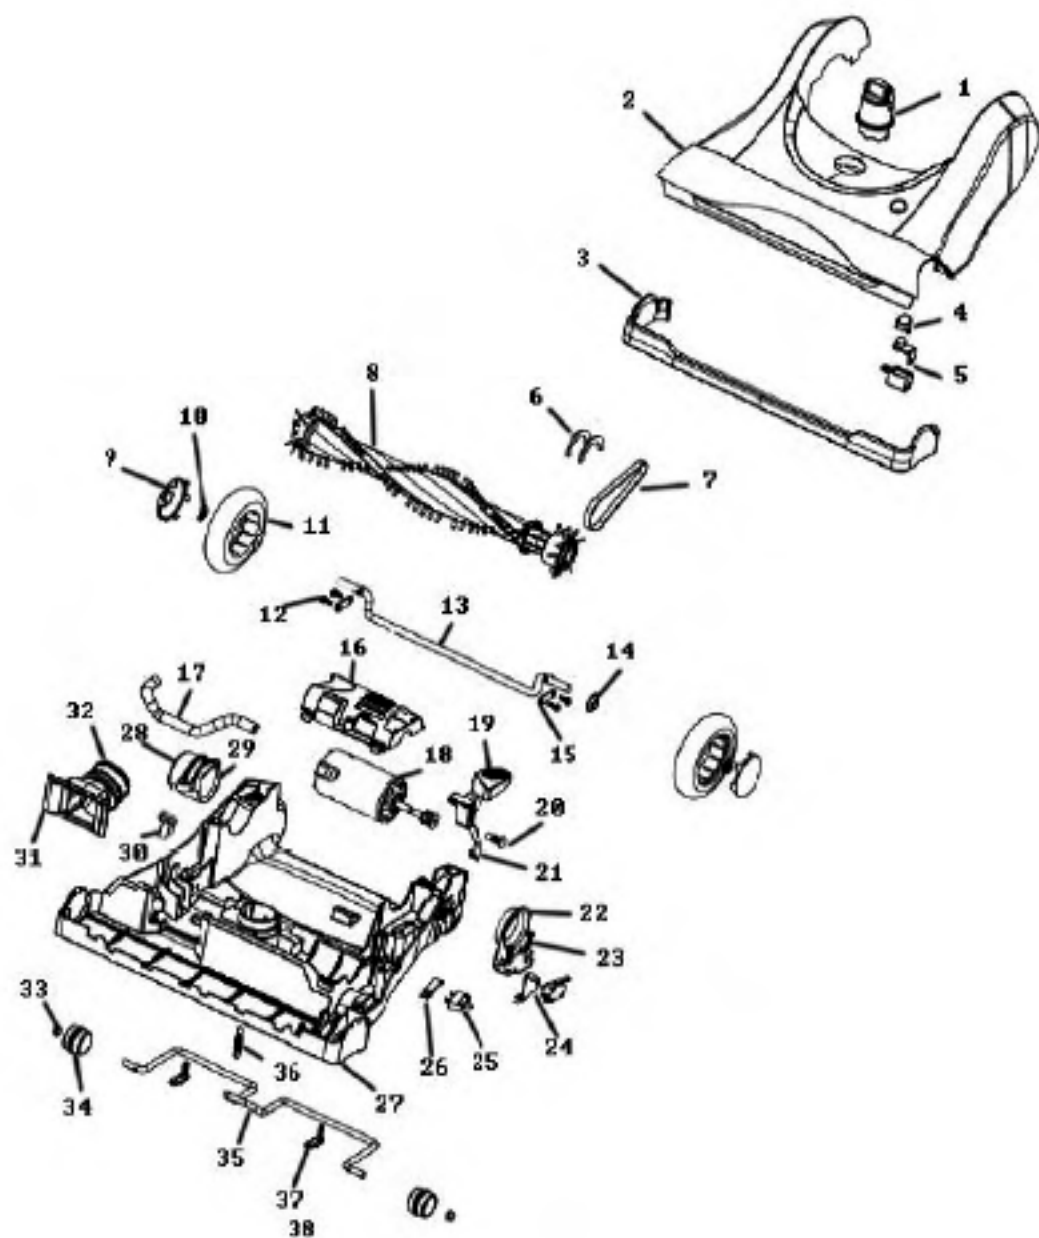

Hood & Base - 8852AVZ

Hood & Base - 8852AVZ

Ref #	Part	Description	Comments	Qty
1	78198-469P	KNOB - HEIGHT ADJUSTMENT		
2	85130-3	HOOD ASSEMBLY - PACKAGED		
3	77682-355N	GUARD - FURNITURE		
4	78009-313N	LENS - BRUSHROLL OVERLOAD		
5	78576	BRUSHROLL OVERLOAD LAMP A		
6	77658	GASKET - FELT		
7	72393	BELT - COGGED		
8	62365-5	BRUSHROLL ASSEMBLY - CRTN		
16	77697-355N	COVER - BRUSHROLL MOTOR		
17	78649	TUBE - BRUSHROLL MOTOR CO		
18	63730	MOTOR & PULLEY ASSEMBLY-C		
22	77656	CLAMP - MOTOR		
23	53238-27	SCREW PACKAGE		
24	59397-4	MICRO SWITCH & BRACKET AS		
25	72401	CIRCUIT PROTECTOR		
26	72514	BRACKET - CIRCUIT PROTECT		
27	65128-1	BASE ASSEMBLY - PACKAGED	comes with parts 10, 11, 12, 13, 14, 15, 19, 20, 21	
28	77657-355N	CLAMP - MOTOR PLASTIC		
29	78002	GASKET - CLAMP		
30	78577	GROMMET - MOTOR CLAMP		
31	78651-355N	ADAPTER - BASE HOSE		
32	77674	HOSE - BASE		
33	53121-1	PUSH NUT PACKAGE (10)		
34	77978-355N	WHEEL OVERMOLD ASSEMBLY		
35	77693	AXLE - FRONT		
36	54943	SPRING PACKAGE		
37	53201-2	AXLE CLAMP - PACKAGED		
38	63310	SCREW PACKAGE		
1	77672-505P			
	53238-8	SCREW PACKAGE	Hood Screws	