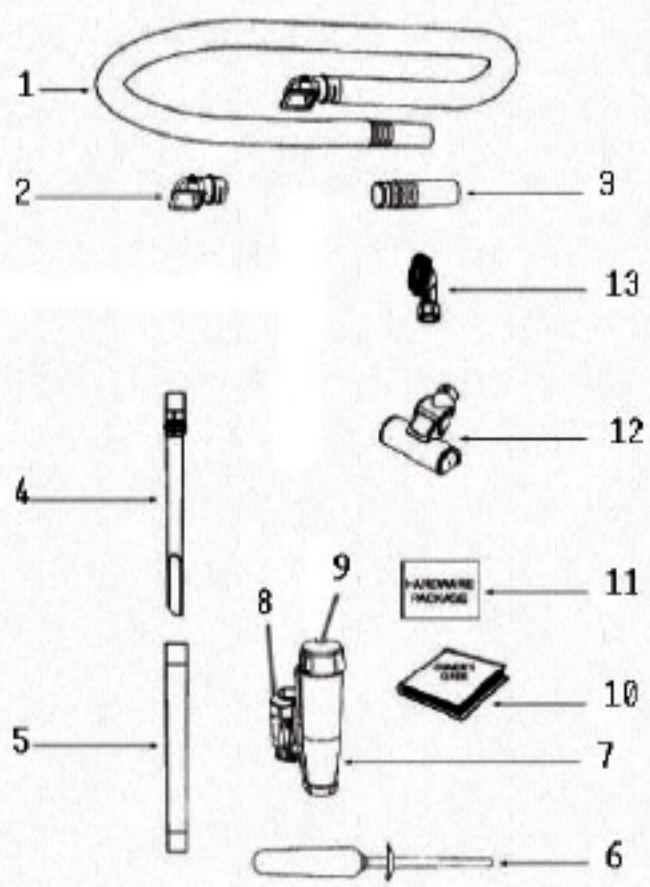

Hood & Base - 8852AVZ

Hood & Base - 8852AVZ

Ref #	Part	Description	Comments	Qty
1	78198-469P	KNOB - HEIGHT ADJUSTMENT		
2	85130-3	HOOD ASSEMBLY - PACKAGED		
3	77682-355N	GUARD - FURNITURE		
4	78009-313N	LENS - BRUSHROLL OVERLOAD		
5	78576	BRUSHROLL OVERLOAD LAMP A		
6	77658	GASKET - FELT		
7	72393	BELT - COGGED		
8	62365-5	BRUSHROLL ASSEMBLY - CRTN		
16	77697-355N	COVER - BRUSHROLL MOTOR		
17	78649	TUBE - BRUSHROLL MOTOR CO		
18	63730	MOTOR & PULLEY ASSEMBLY-C		
22	77656	CLAMP - MOTOR		
23	53238-27	SCREW PACKAGE		
24	59397-4	MICRO SWITCH & BRACKET AS		
25	72401	CIRCUIT PROTECTOR		
26	72514	BRACKET - CIRCUIT PROTECT		
27	65128-1	BASE ASSEMBLY - PACKAGED	comes with parts 10, 11, 12, 13, 14, 15, 19, 20, 21	
28	77657-355N	CLAMP - MOTOR PLASTIC		
29	78002	GASKET - CLAMP		
30	78577	GROMMET - MOTOR CLAMP		
31	78651-355N	ADAPTER - BASE HOSE		
32	77674	HOSE - BASE		
33	53121-1	PUSH NUT PACKAGE (10)		
34	77978-355N	WHEEL OVERMOLD ASSEMBLY		
35	77693	AXLE - FRONT		
36	54943	SPRING PACKAGE		
37	53201-2	AXLE CLAMP - PACKAGED		
38	63310	SCREW PACKAGE		
1	77672-505P			
	53238-8	SCREW PACKAGE	Hood Screws	

Cup & Filter - 8852AVZ

Cup & Filter - 8852AVZ

Ref #	Part	Description	Comments	Qty
1	78437-1	DUST CUP & HANDLE ASSEMBL		
2	77586-355N	WASHER - ELEVATOR		
3	63310	SCREW PACKAGE		
4	78166	SPRING - ELEVATOR		
5	77580-506N	ELEVATOR - CUP		
6	77627-333N	CAM - HEPA		
7	78164	GASKET - HEPA CAM		
8	77583			
9	78436	PRE-MOTOR FILTER LID & GA		
10	78434			

Accessories - 8852AVZ

Ref #	Part	Description	Comments	Qty
1	61865-14	HOSE ASSEMBLY - CARTONED		
2	77559-313N	ADAPTER - HOSE (90DEG ELB		
3	78730	HOSE COUPLING (OVERMOLDED		
4	78232-355N	WAND - CREVICE		
5	78231-355N	WAND - OUTER		
6	77560	ELECTROSTATIC DUSTER HAND		
7	77561-506N	CUP - DUSTER		
8	65134	DUSTER VALVE ASSEMBLY		
9	77562-489N	AIR INLET - DUSTER		
10	28572			
11	77562-489N	CUP ASSEMBLY		
12	65134	ELECTROSTATIC DHAND		
13	A 77561-506N	CUP - DUSTER		
not pictured	134	DUSTER VALEMPLY	Hose	
		AIR INLET -		