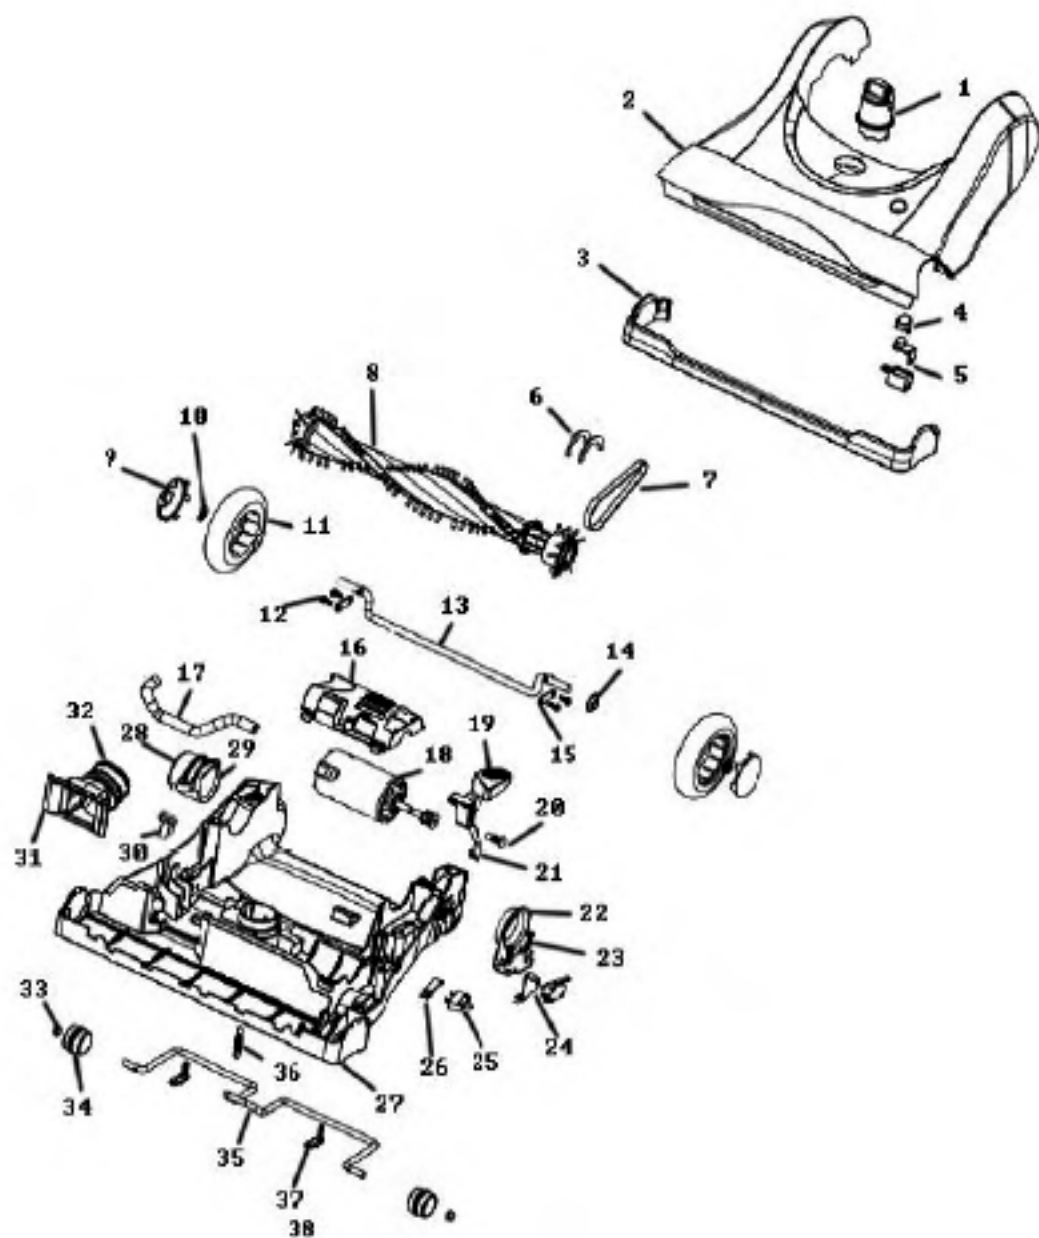

Hood & Base - 8853AVZ

Hood & Base - 8853AVZ

Ref #	Part	Description	Comments	Qty
1	78198-469P	KNOB - HEIGHT ADJUSTMENT		
2	65130-7	HOOD ASSEMBLY - PACKAGED		
3	77682-355N	GUARD - FURNITURE		
4	78009-313N	LENS - BRUSHROLL OVERLOAD		
5	78576	BRUSHROLL OVERLOAD LAMP A		
6	77858	GASKET - FELT		
7	72393	BELT - COGGED		
8	62365-5	BRUSHROLL ASSEMBLY - CRTN		
16	77697-355N	COVER - BRUSHROLL MOTOR		
17	78849	TUBE - BRUSHROLL MOTOR CO		
18	63730	MOTOR & PULLEY ASSEMBLY-C		
22	77856	CLAMP - MOTOR		
23	53238-27	SCREW PACKAGE		
24	59397-4	MICRO SWITCH & BRACKET AS		
25	72401	CIRCUIT PROTECTOR		
26	72514	BRACKET - CIRCUIT PROTECT		
27	65128-1	BASE ASSEMBLY - PACKAGED	comes with parts 10, 11, 12, 13, 14, 15, 19, 20, 21	
28	77657-355N	CLAMP - MOTOR PLASTIC		
29	78002	GASKET - CLAMP		
30	78577A			
31	78651-355N	ADAPTER - BASE HOSE		
32	77674	HOSE - BASE		
33	53121-1	PUSH NUT PACKAGE (10)		
34	77978-355N	WHEEL OVERMOLD ASSEMBLY		
35	77693	AXLE - FRONT		
36	54943	SPRING PACKAGE		
37	53201-2	AXLE CLAMP - PACKAGED		
38	63310	SCREW PACKAGE		
not pictured	79552-355N	PLATE - SKID		
1	77672-505P			
	53238-8	SCREW PACKAGE	Hood Screws	