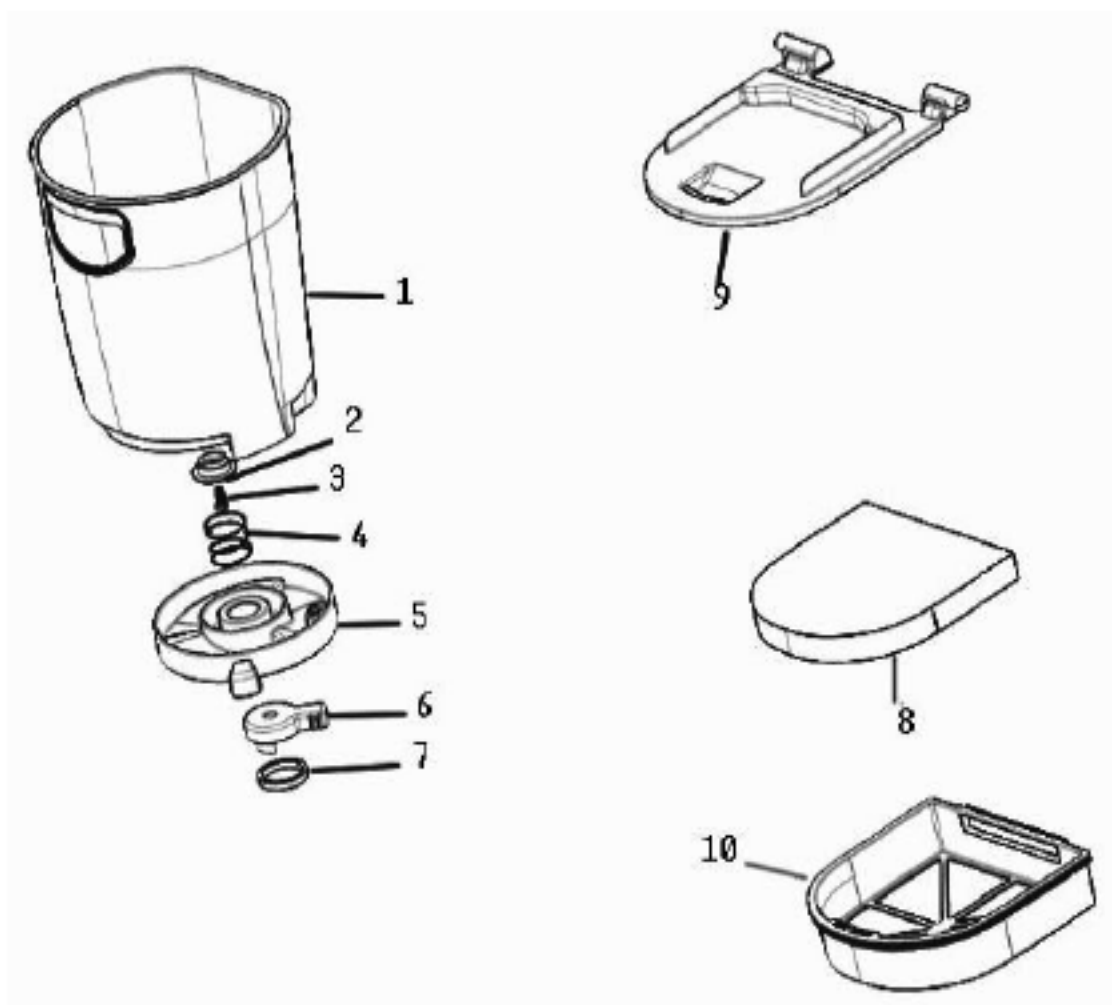

Cup & Filter - 8853AVZ

Cup & Filter - 8853AVZ

Ref #	Part	Description	Comments	Qty
1	78437-6	DUST CUP & HANDLE ASSEMBL		
2	77586-355N	WASHER - ELEVATOR		
3	63310	SCREW PACKAGE		
4	78166	SPRING - ELEVATOR		
5	77580-502N	ELEVATOR - CUP		
6	77627-333N	CAM - HEPA		
7	78164	GASKET - HEPA CAM		
8	77583	PRE-MOTOR FILTER FOAM		
9	78436	PRE-MOTOR FILTER LID & GA		
10	77589	PRE-MTR FLTR FRAME W/OVER