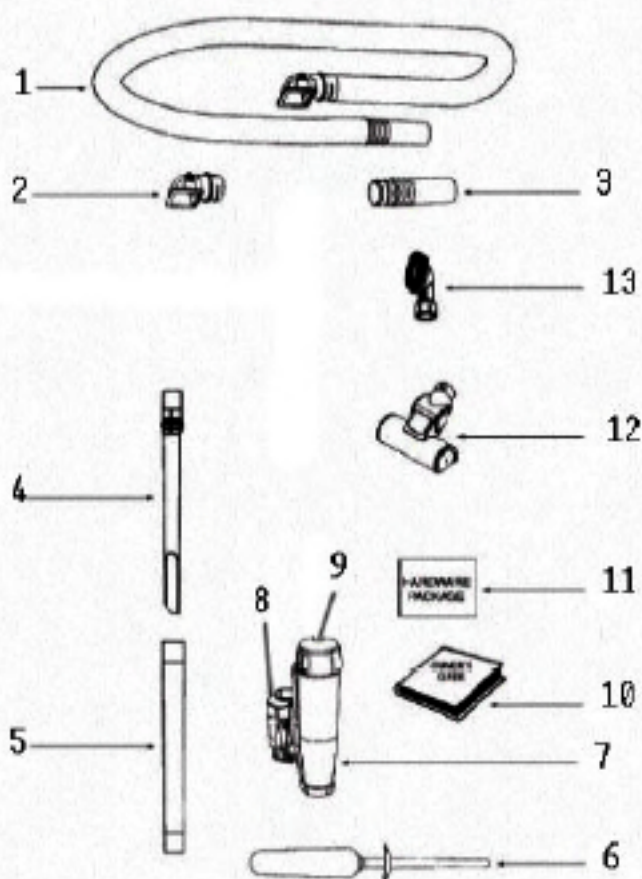

Accessories - 8853AVZ

Accessories - 8853AVZ

Ref #	Part	Description	Comments	Qty
1	61865-14	HOSE ASSEMBLY - CARTONED		
2	77559-313N	ADAPTER - HOSE (90DEG ELB		
3	78730	HOSE COUPLING (OVERMOLDED		
4	78232-355N	WAND - CREVICE		
5	78231-355N	WAND - OUTER		
6	77560	ELECTROSTATIC DUSTER HAND		
7	77561-502N	CUP - DUSTER		
8	65134	DUSTER VALVE ASSEMBLY		
9	77562-489N	AIR INLET - DUSTER		
10	80241			
11	53238-27	SCREW PACKAGE		
12	79994-1	TURBO NOZZLE ASSEMBLY		
13	80014-1	BRUSH - OVERMOLDED W/BRIS