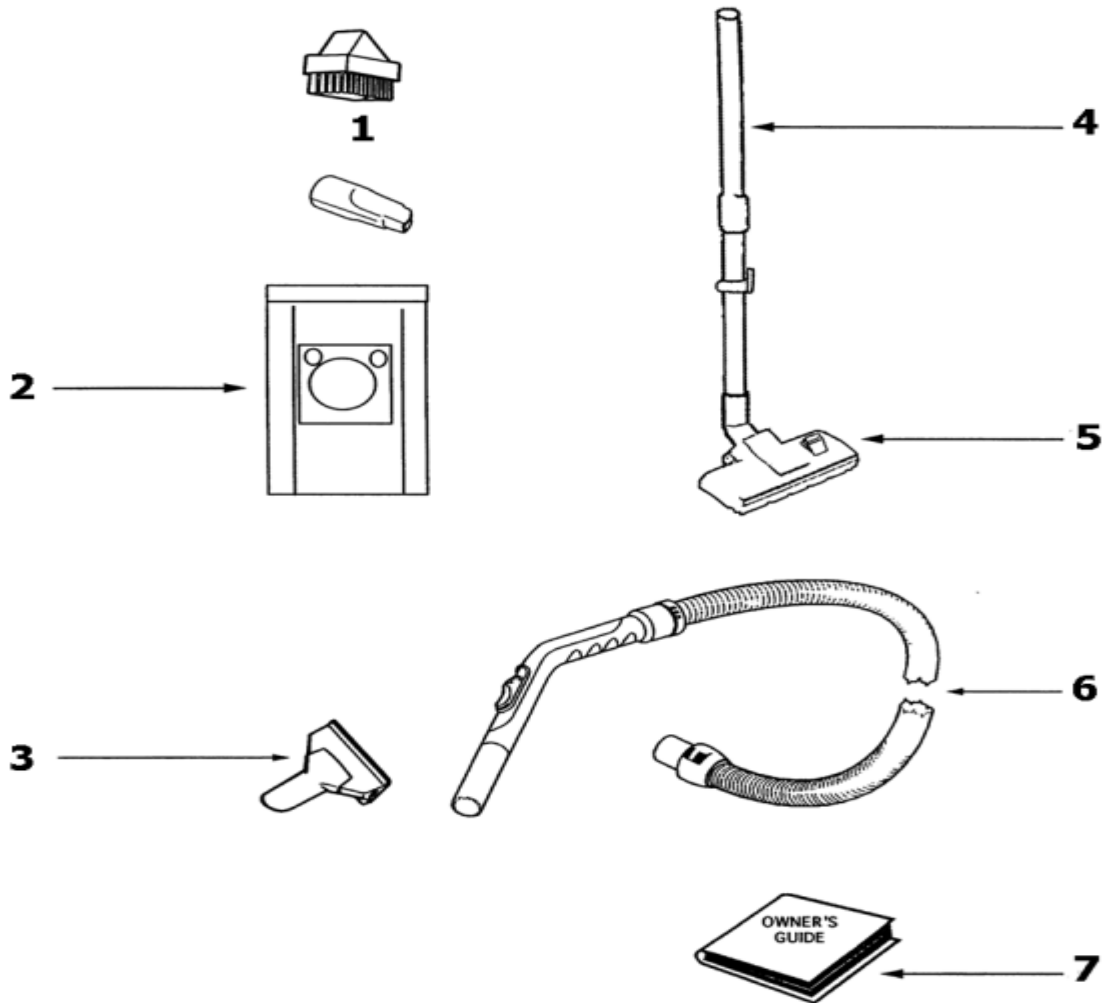

----- Manual continues below -----

Canister - 900A

Ref #	Part	Description	Comments	Qty
1	22501-RDR-EU2203	FRONT COVER ASSEMBLY		
2	22502	HOUSING - MOTOR		
3	63157-4	SPRING PACKAGE		
4	63147-2	SPRING PACKAGE		
5	22505-AG	RETAINER - DUST BAG		
6	22506-RDR-EU2203	COVER - REAR		
7	22507-AG	BUTTON - ON/OFF		
8	22508-AG	BUTTON - SPEED CONTROL		
9	22509-AG	BUTTON - CORD REEL		
10	22510	BAG INDICATOR ASSEMBLY		
11	22511-AG	SEAL - COMPARTMENT		
12	22512	BRAKE - CORD REEL		
13	63157-5	SPRING PACKAGE		
14	61579-2	MOTOR ASSEMBLY CARTONED		
15	22515-VW-12A	PCB ASSEMBLY		
16	22516	SWITCH		
17	22517-AG	BASE ASSEMBLY		
18	22518-UL-17	CORD REEL ASSEMBLY		
19	22520-H	FILTER - EXHAUST MICRO		
20	22519-S	FILTER - MOTOR MICRO		