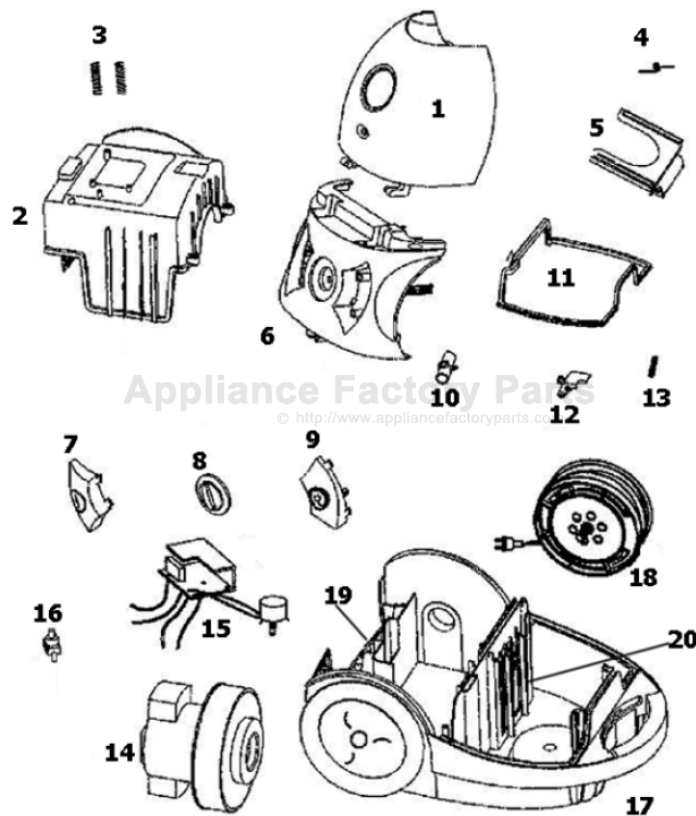

[Find Your Eureka Vacuum Cleaner Parts - Select From 853 Models](#)

----- Manual continues below -----