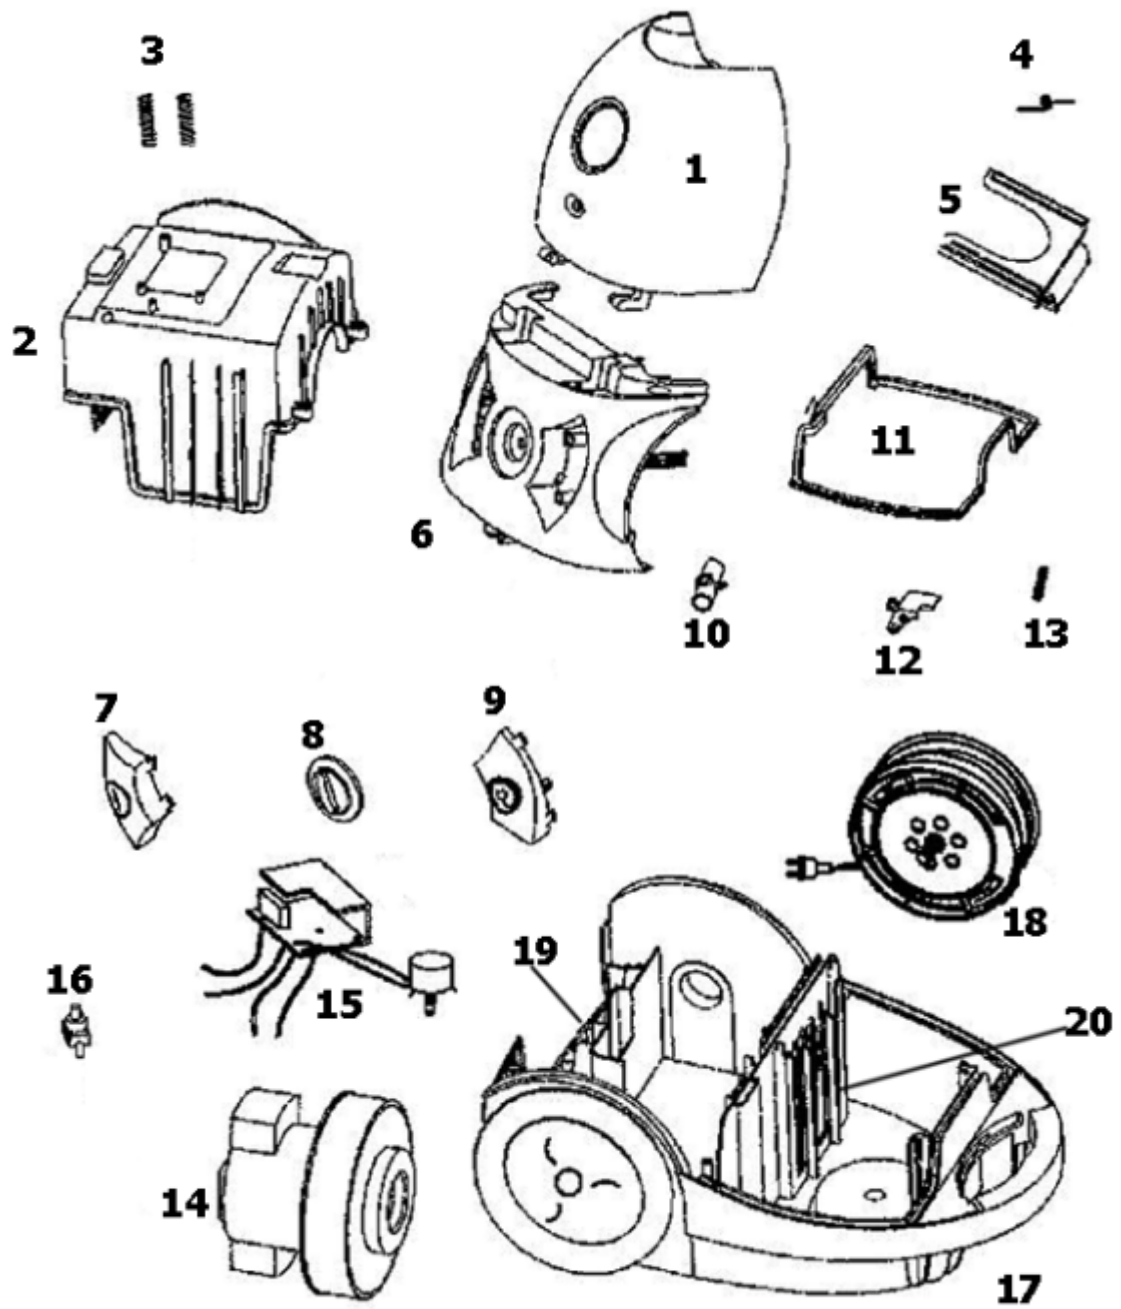

This Owner's Manual is provided and hosted by [Appliance Factory Parts](http://www.appliancefactoryparts.com).

Eureka 900A Owner's Manual

[Shop genuine replacement parts for Eureka 900A](#)

[Find Your Eureka Vacuum Cleaner Parts - Select From 853 Models](#)

----- Manual continues below -----

Canister - 900A

Ref #	Part	Description	Comments	Qty
1	22501-RDR-EU2203	FRONT COVER ASSEMBLY		
2	22502	HOUSING - MOTOR		
3	63157-4	SPRING PACKAGE		
4	63147-2	SPRING PACKAGE		
5	22505-AG	RETAINER - DUST BAG		
6	22506-RDR-EU2203	COVER - REAR		
7	22507-AG	BUTTON - ON/OFF		
8	22508-AG	BUTTON - SPEED CONTROL		
9	22509-AG	BUTTON - CORD REEL		
10	22510	BAG INDICATOR ASSEMBLY		
11	22511-AG	SEAL - COMPARTMENT		
12	22512	BRAKE - CORD REEL		
13	63157-5	SPRING PACKAGE		
14	61579-2	MOTOR ASSEMBLY CARTONED		
15	22515-VW-12A	PCB ASSEMBLY		
16	22516	SWITCH		
17	22517-AG	BASE ASSEMBLY		
18	22518-UL-17	CORD REEL ASSEMBLY		
19	22520-H	FILTER - EXHAUST MICRO		
20	22519-S	FILTER - MOTOR MICRO		

Ref #	Part	Description	Comments	Qty
1	225A7-AG	CREVICE/DUSTING BRUSH ASS		
2	68937	BAG PACKAGE - EUREKA PAPE		
3	225A6-AG	UPHOLSTERY NOZZLE		
4	225A3-P-AG	WAND ASSEMBLY (SET OF 2)		
5	225A1-AG	FLOOR NOZZLE ASSEMBLY		
6	225A2-S-AG	HOSE ASSEMBLY		
7	81834	OWNERS GUIDE		
8	225A11-AG	TOOL CADDY		