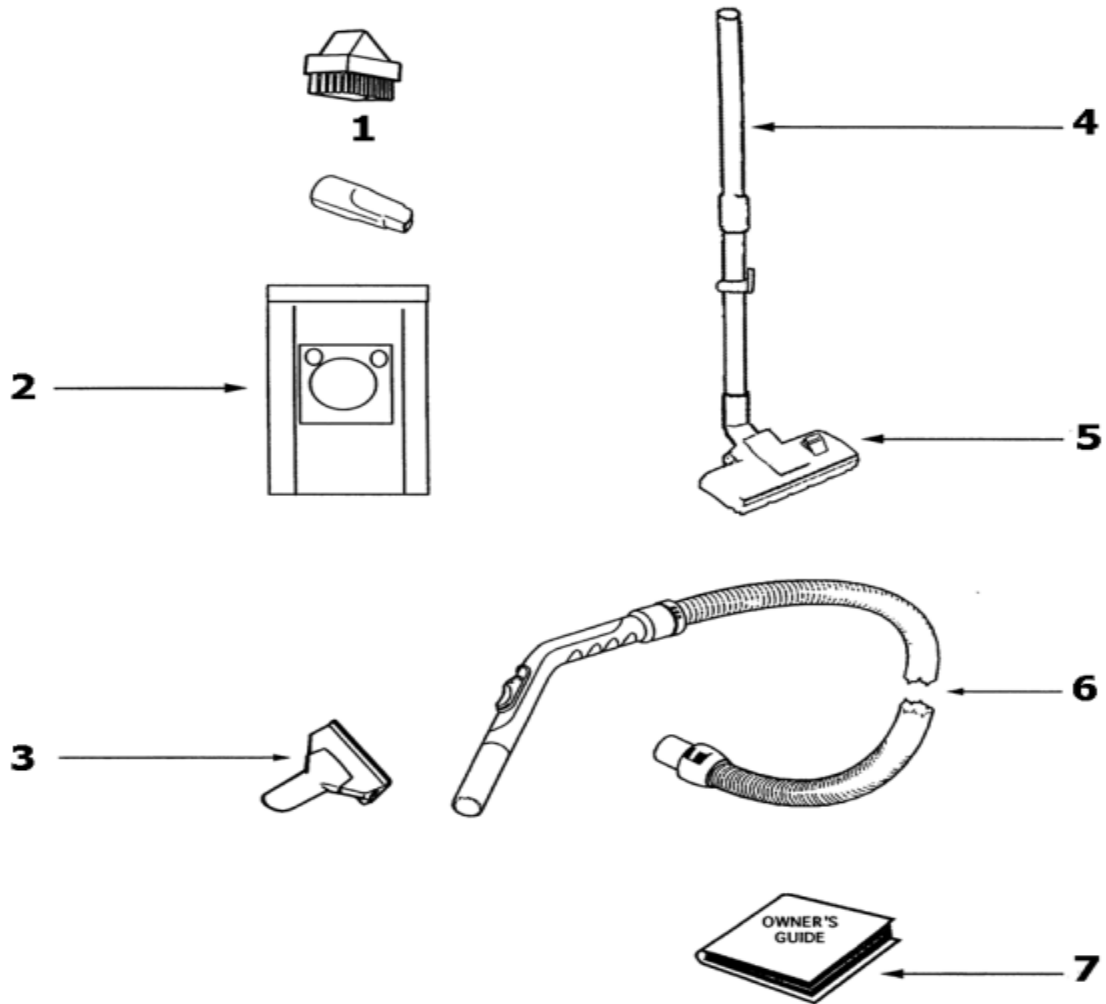

Canister - 900A

Ref #	Part	Description	Comments	Qty
1	22501-RDR-EU2203	FRONT COVER ASSEMBLY		
2	22502	HOUSING - MOTOR		
3	63157-4	SPRING PACKAGE		
4	63147-2	SPRING PACKAGE		
5	22505-AG	RETAINER - DUST BAG		
6	22506-RDR-EU2203	COVER - REAR		
7	22507-AG	BUTTON - ON/OFF		
8	22508-AG	BUTTON - SPEED CONTROL		
9	22509-AG	BUTTON - CORD REEL		
10	22510	BAG INDICATOR ASSEMBLY		
11	22511-AG	SEAL - COMPARTMENT		
12	22512	BRAKE - CORD REEL		
13	63157-5	SPRING PACKAGE		
14	61579-2	MOTOR ASSEMBLY CARTONED		
15	22515-VW-12A	PCB ASSEMBLY		
16	22516	SWITCH		
17	22517-AG	BASE ASSEMBLY		
18	22518-UL-17	CORD REEL ASSEMBLY		
19	22520-H	FILTER - EXHAUST MICRO		
20	22519-S	FILTER - MOTOR MICRO		

Accessories - 900A

Ref #	Part	Description	Comments	Qty
1	225A7-AG	CREVICE/DUSTING BRUSH ASS		
2	68937	BAG PACKAGE - EUREKA PAPE		
3	225A6-AG	UPHOLSTERY NOZZLE		
4	225A3-P-AG	WAND ASSEMBLY (SET OF 2)		
5	225A1-AG	FLOOR NOZZLE ASSEMBLY		
6	225A2-S-AG	HOSE ASSEMBLY		
7	81834	OWNERS GUIDE		
8	225A11-AG	TOOL CADDY		