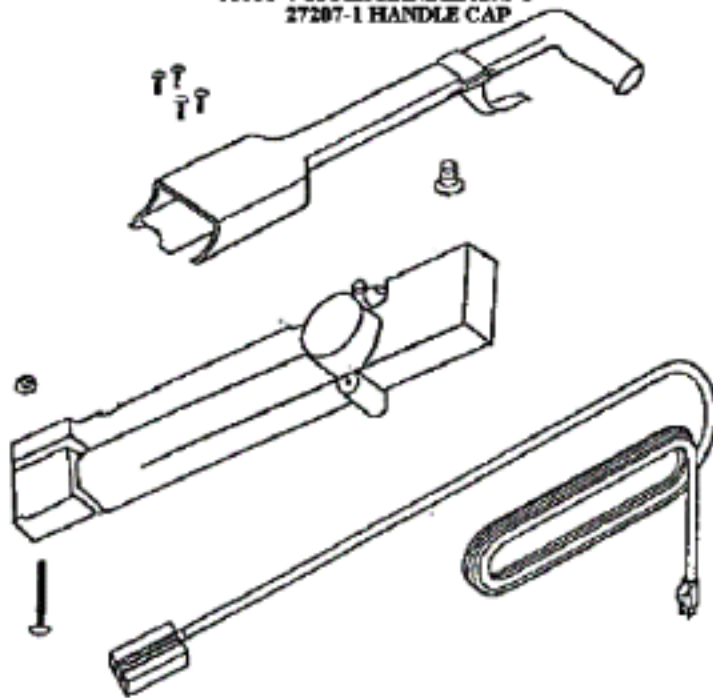

38301-4 UPPER HANDLE ASS'Y
27207-1 HANDLE CAP

54398-5 BAG ASS'Y
57565 BAG HANGER
14768-2 LWR BAG SUPPORT

HARDWARE
PKG.

PARTS3 - 9206AT

Ref #	Part	Description	Comments	Qty
1	01928A-1	HANDLE - LOWER		
2	14768-2	BAG SUPPORT - LOWER		
3	27172-2	CORD & PLUG ASSEMBLY		
4	27207-1	CAP - HANDLE		
5	27306-1	CLIP-HOSE (NLA)		
6	38301-4	UPPER HANDLE ASSEMBLY		
7	38302-1	HWWE PKG		
8	53213-5	NUTS - PACKAGE 10		
9	53218-2	SCREW PACKAGE		
10	53238-13	SCREW PACKAGE		
11	53536-3	SNAP PIN - PACKAGED		
12	54310	PAPER BAG PKG ASSY STYLE		
13	54398-5	CLOTH BAG ASSY - CTND		
14	57565	HANGER BAG		

54356-8 HOOD & GRAPHICS ASS'Y

54377 SPRING
38241-1 KNOB
27228-6 BELT WINDOW
54373-9 ATTACHMENT PORT COVER
57627 GASKET

54325-1 DISTURBULATOR ASS'Y

54359 FELT WASHER
38240-1 SLIDE

54372-8 BASE ASS'Y

57692 GASKET
38063 BELT GUARD
54376-1 BELT CAP ASS'Y

57762-1 CARRIAGE ASS'Y

57567-1 FRONT AXLE
38236-1 FRONT WHEEL

PARTS1 - 9206AT

Ref #	Part	Description	Comments	Qty
1	27201-2	WHEEL/BUSHING PACKAGE		
2	27202A-1	RELEASE - HANDLE		
3	27228-5	WINDOW - BELT (STYLE 2)		
4	38063	GUARD - BELT		
5	38236-1	WHEEL - FRONT		
6	38240-1	SLIDE		
7	38241-1	KNOB		
8	38242	AXLE REAR		
9	38243-1	CLAMP - MOTOR		
10	53076-2	SPRING & AXLE PACKAGE (8)		
11	53238-13	SCREW PACKAGE		
12	53238-22	SCREW PACKAGE		
13	54325-1	DISTURBULATOR ASSY - CART		
14	54356-8	HOOD CONVERSION KIT		
15	54359	PACKAGE - FELT WASHER		
16	54372-8	BASE ASSEMBLY - PACKAGED		
17	54373-9	ATTACHMENT PORT COVER ASS		
18	54376-1	BELT CAP & GASKET - PACKA		
19	54377	PACKAGE - SPRING		
20	54379-14	MOTOR ASSEMBLY - PRGD		
21	54417-1	PACKAGE - CARRIAGE CLIP		
22	54669	SCREW PACKAGE		
23	57587-1	AXLE - WHEEL		
24	57627	GASKET		
25	57692	GASKET		
26	57762-1	CARRIAGE ASSY (NLA) (NLA)		